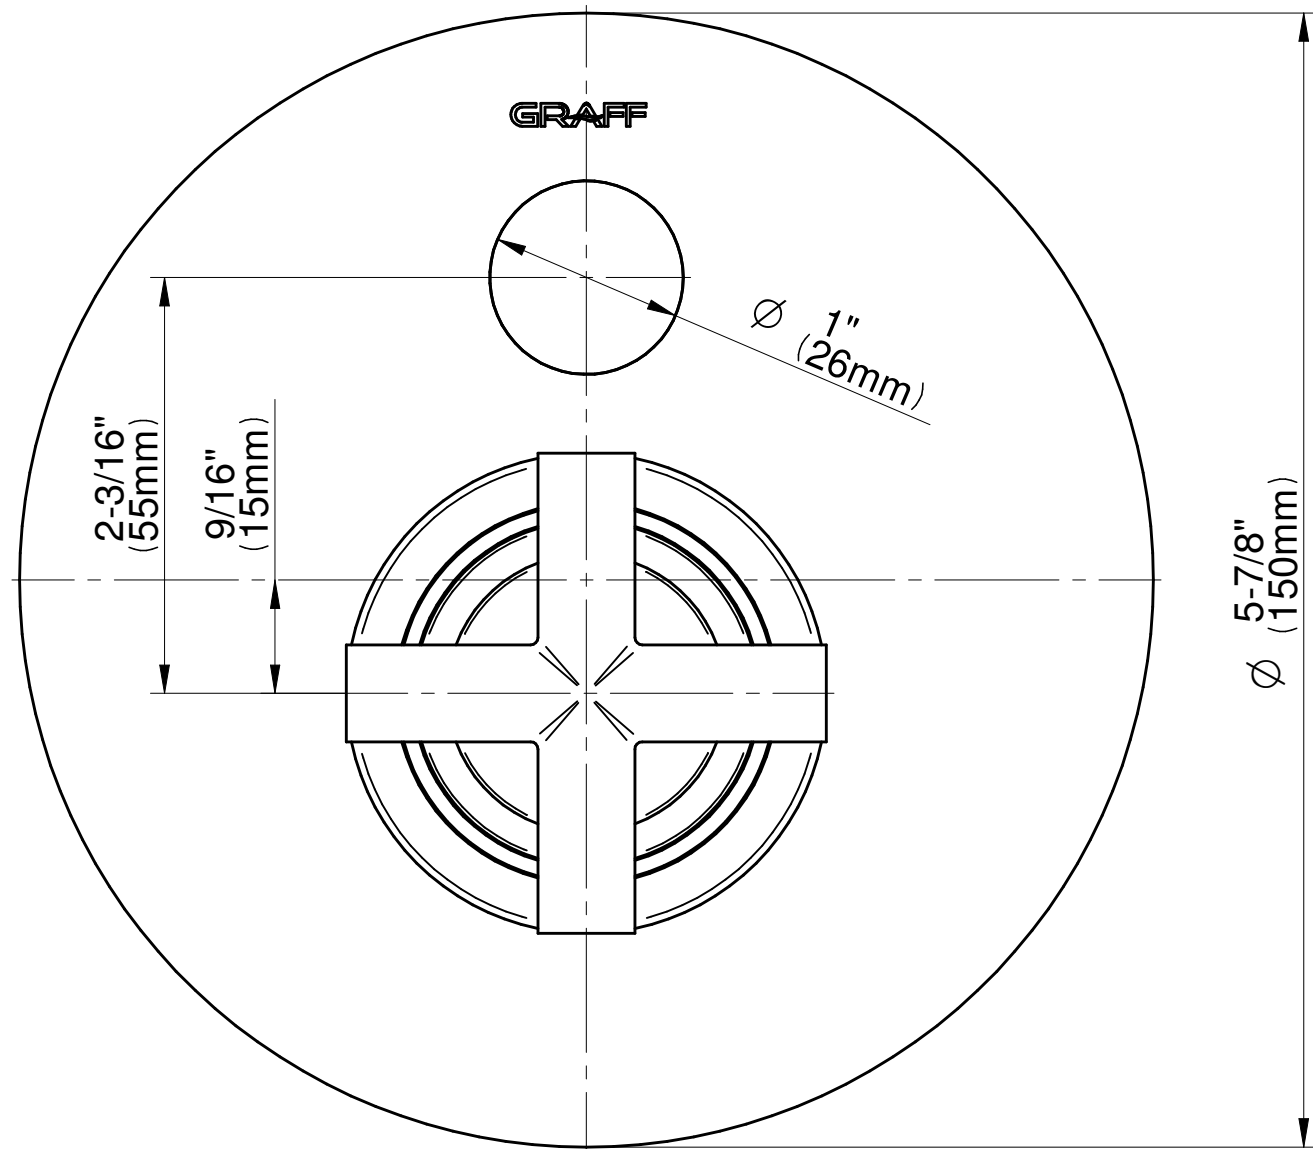

G-7080-C17B

TERRA Series