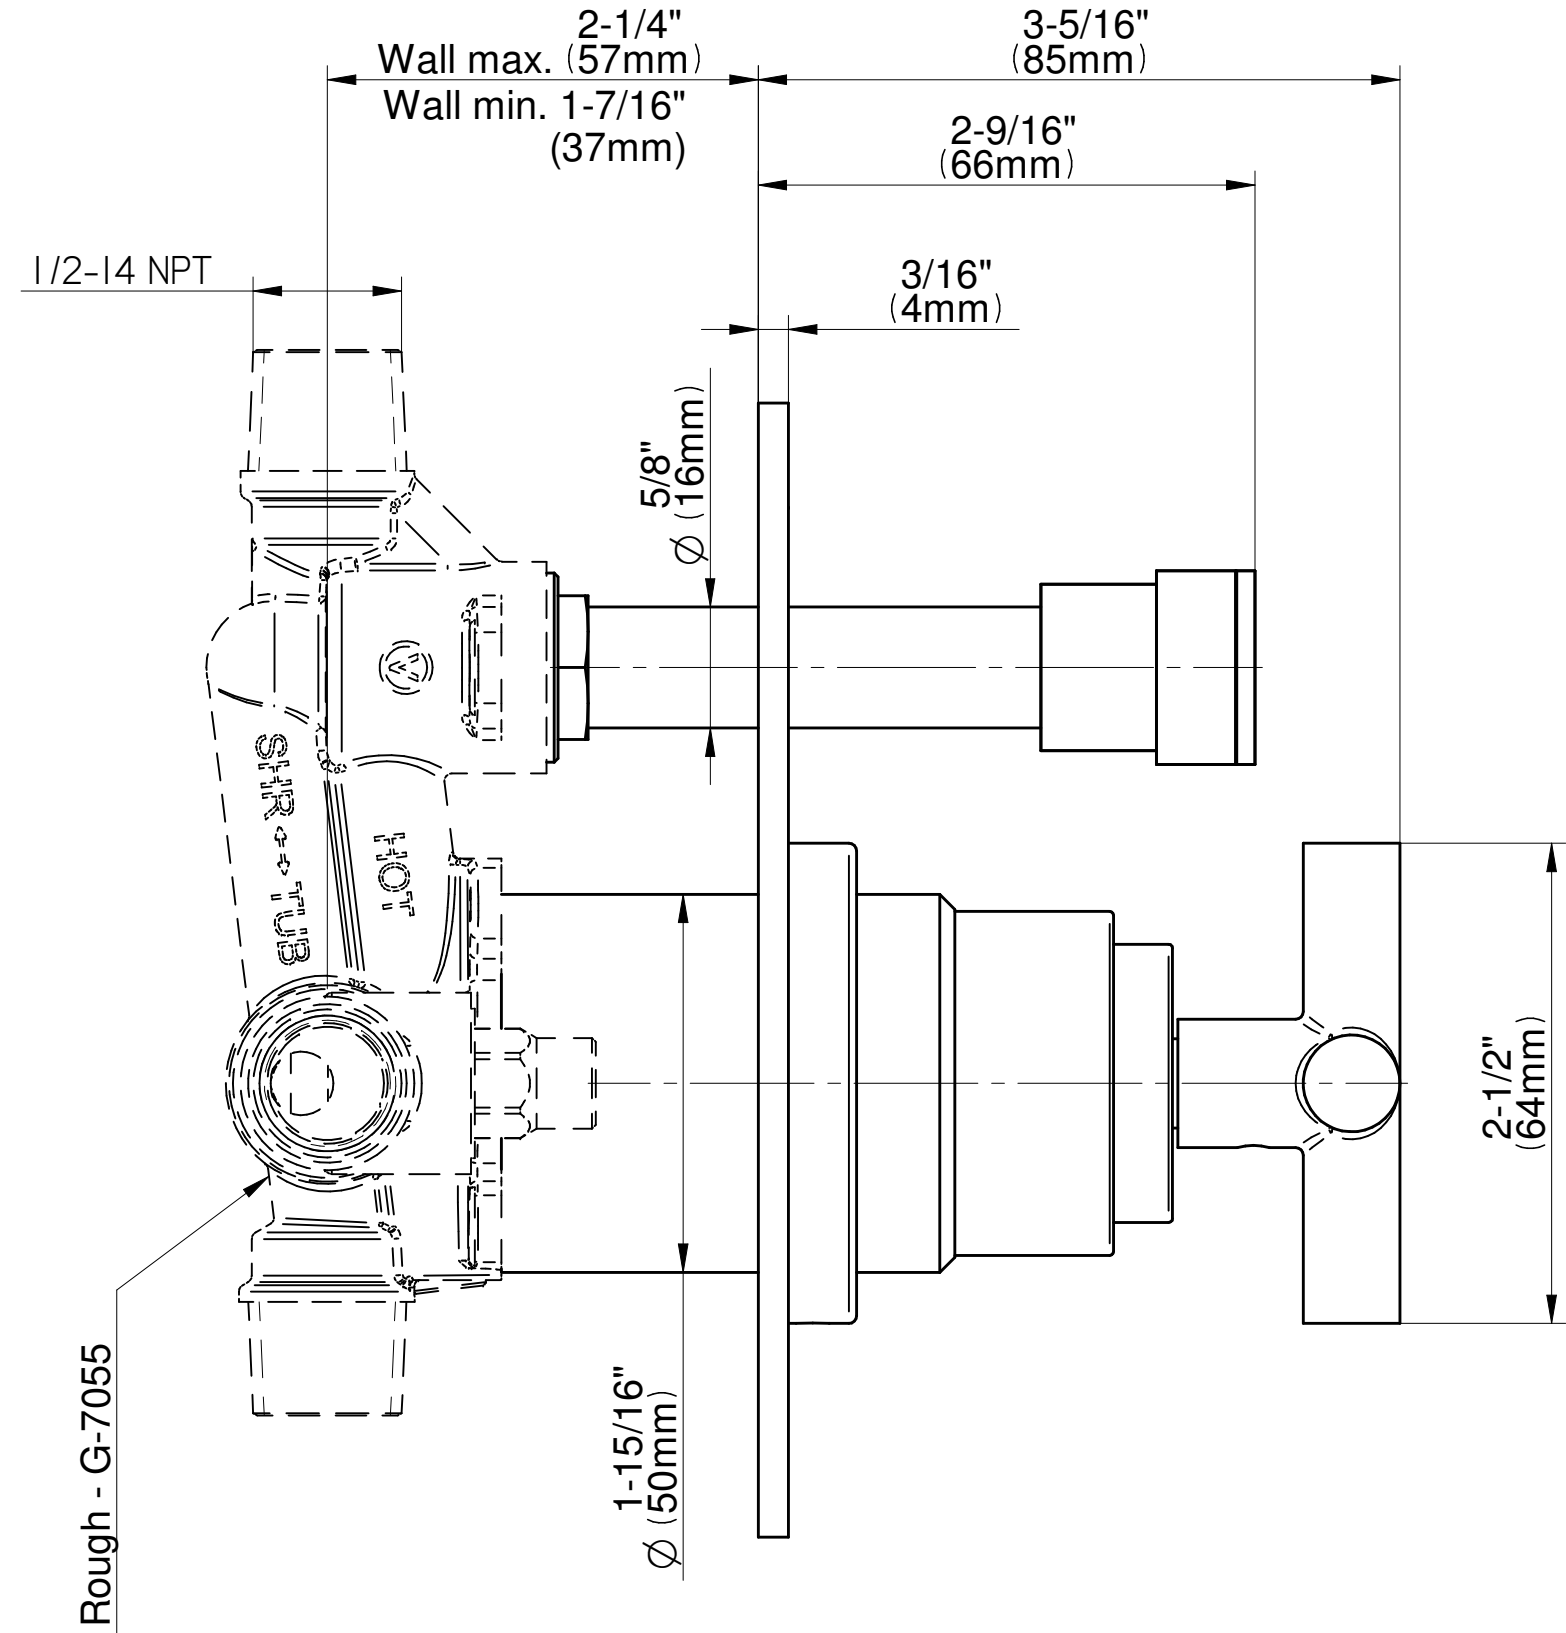

BATHROOM
Pressure Balancing Shower
System - Shower with
Handshower
G-7278-C17B

GRAFF®

Information

- 1/2" pressure balancing valve with diverter and trim
- 8" showerhead with 12" wall-mounted shower arm
- Showerhead features no-clog, easy-clean spray nozzles
- Handshower set with wall bracket and 59" hose (PVD finishes use 59" flex hose)
- Optional extension kit
- Flow rates: showerhead ≤ 1.8 max gpm, handshower ≤ 1.5 max gpm
- ADA
- CALGreen

Unfinished Brushed Brass

Architectural White

G-7080-C17B

TERRA Series

BATHROOM
 Concealed Pressure Balancing
 Valve Rough w/Diverter
G-7055

Information

- Anti-scald protection
- 1/2" universal inlets/outlets with male threads
- Built-in service stops
- Push-button diverter
- For use with tub & shower configuration
- Supplied with protective plastic guard

Finishes

G-7055

1/2" Rough Valve w/Diverter

Product Features

- Anti-scald protection
- 1/2" universal inlets/outlets with male threads
- Built-in service stops
- Push-button diverter
- For use with tub & shower configuration
- Supplied with protective plastic guard