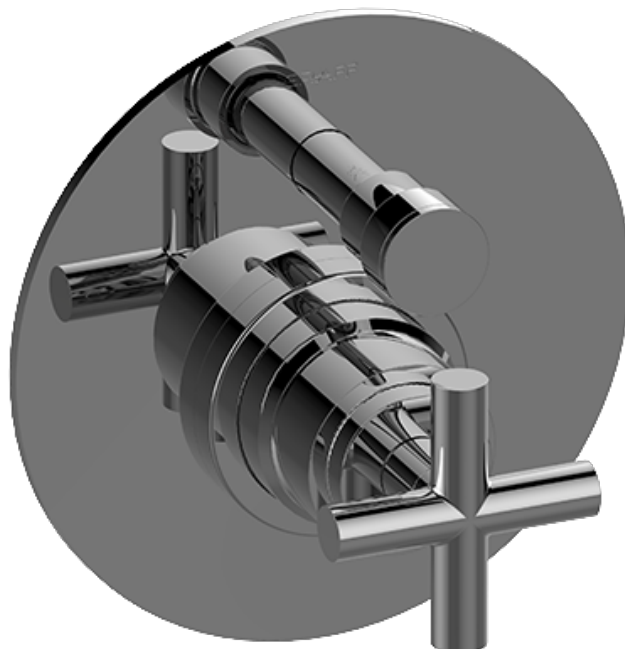

BATHROOM
Pressure Balancing Shower
System - Shower with
Handshower
G-7278-C17B

GRAFF®

Information

- 1/2" pressure balancing valve with diverter and trim
- 8" showerhead with 12" wall-mounted shower arm
- Showerhead features no-clog, easy-clean spray nozzles
- Handshower set with wall bracket and 59" hose (PVD finishes use 59" flex hose)
- Optional extension kit
- Flow rates: showerhead ≤ 1.8 max gpm, handshower ≤ 1.5 max gpm
- ADA
- CALGreen

BATHROOM
Pressure Balancing Valve Trim
with Handle and Diverter

GRAFF®

Information

- Single metal handle
- Decorative trim plate
- Includes push-button diverter
- Use with G-7055 Pressure Balancing Rough Valve
- Available Spring 2019 - call for earlier availability
- ADA

Unfinished Brushed Brass

Architectural White

G-7080-C17B

TERRA Series

BATHROOM
 Concealed Pressure Balancing
 Valve Rough w/Diverter
G-7055

Information

- Anti-scald protection
- 1/2" universal inlets/outlets with male threads
- Built-in service stops
- Push-button diverter
- For use with tub & shower configuration
- Supplied with protective plastic guard

Finishes

G-7055

1/2" Rough Valve w/Diverter

Product Features

- Anti-scald protection
- 1/2" universal inlets/outlets with male threads
- Built-in service stops
- Push-button diverter
- For use with tub & shower configuration
- Supplied with protective plastic guard