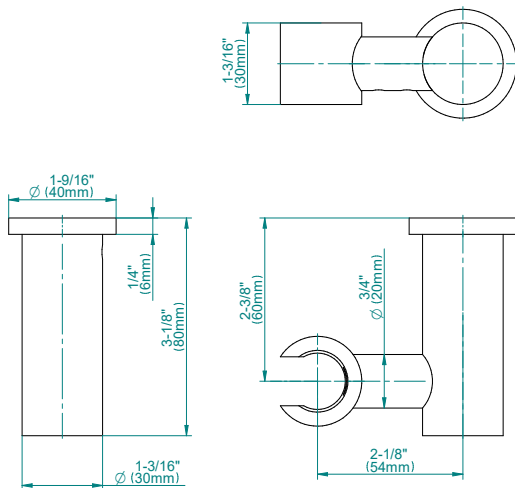

* Special order finish- call for availability

The measurements shown are for reference only. Products and specifications shown are subject to change without notice. Revised 10/2019

www.graff-designs.com | phone: 800-954-4723