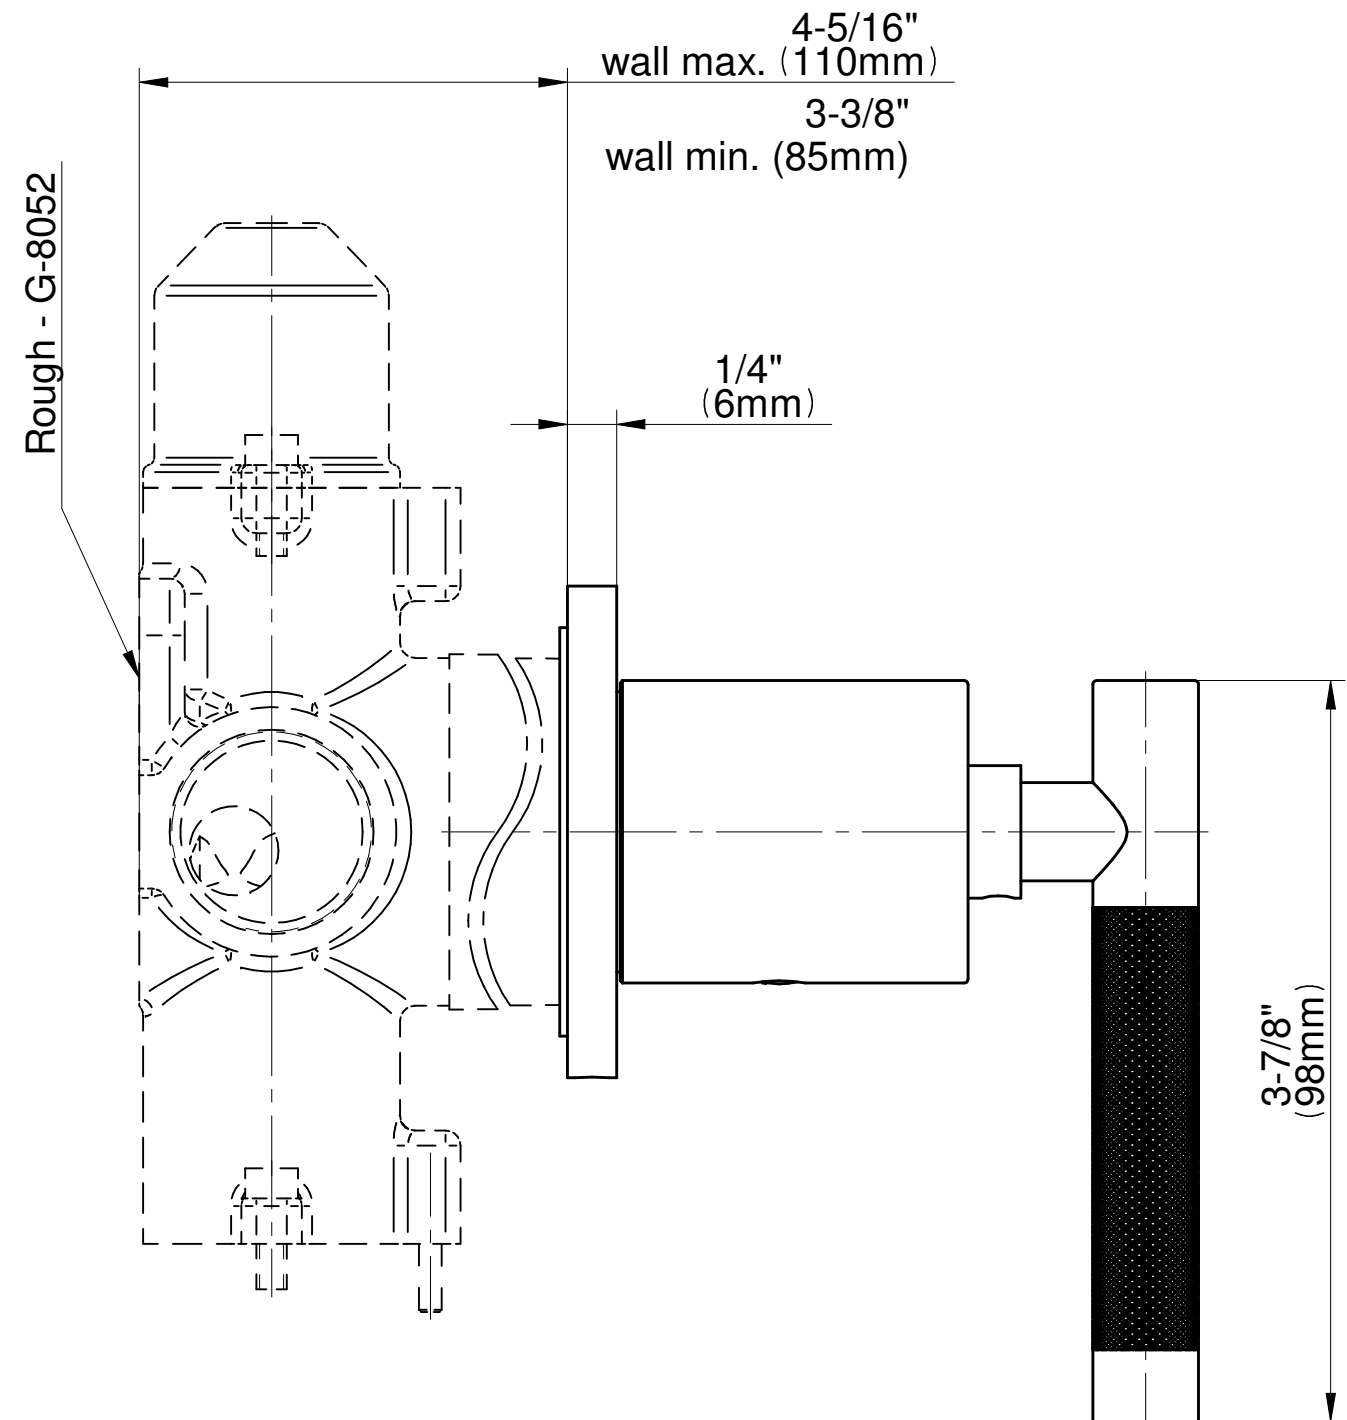

SHOWER
M-Series Full Thermostatic
Shower System
GL2.122SG-LM57E0

GRAFF®

Information

- 3/4" thermostatic valve and trim and 3-way diverter valve and trim
- 8" rain showerhead with 12" wall-mounted shower arm
- Showerhead features no-clog, easy-clean spray nozzles
- Flush-mounted swivel body sprays (3 pieces)
- Handshower set with wall bracket and 59" hose (PVD finishes use 59" flex hose)
- Optional extension kit
- Flow rates: showerhead ≤ 1.8 max gpm, handshower ≤ 1.5 max gpm, body sprays ≤ 1.5 max gpm each
- ADA

www.graff-faucets.com | phone: 800-954-4723

SHOWER
Harley M-Series 2-Way Diverter
Valve Trim with Handle
G-8068-LM57E1-T

GRAFF®

Information

- Single metal handle
- Decorative trim plate
- Use with G-8052 2-Way Diverter Volume Control Valve WITH Off Function and Pass-Through
- ADA

Finishes

G-8068-LM57E1

Harley Series

SHOWER
8" Round Brass Showerhead
G-8449

GRAFF®

Information

- 1/4" thick
- 169 no-clog, easy-clean rubber spray nozzles
- Recommended use with ceiling shower arm
- Recommended for use at no more than 10 degrees tilt
- Showerhead flow rate ≤ 1.8 max gpm
- CALGreen