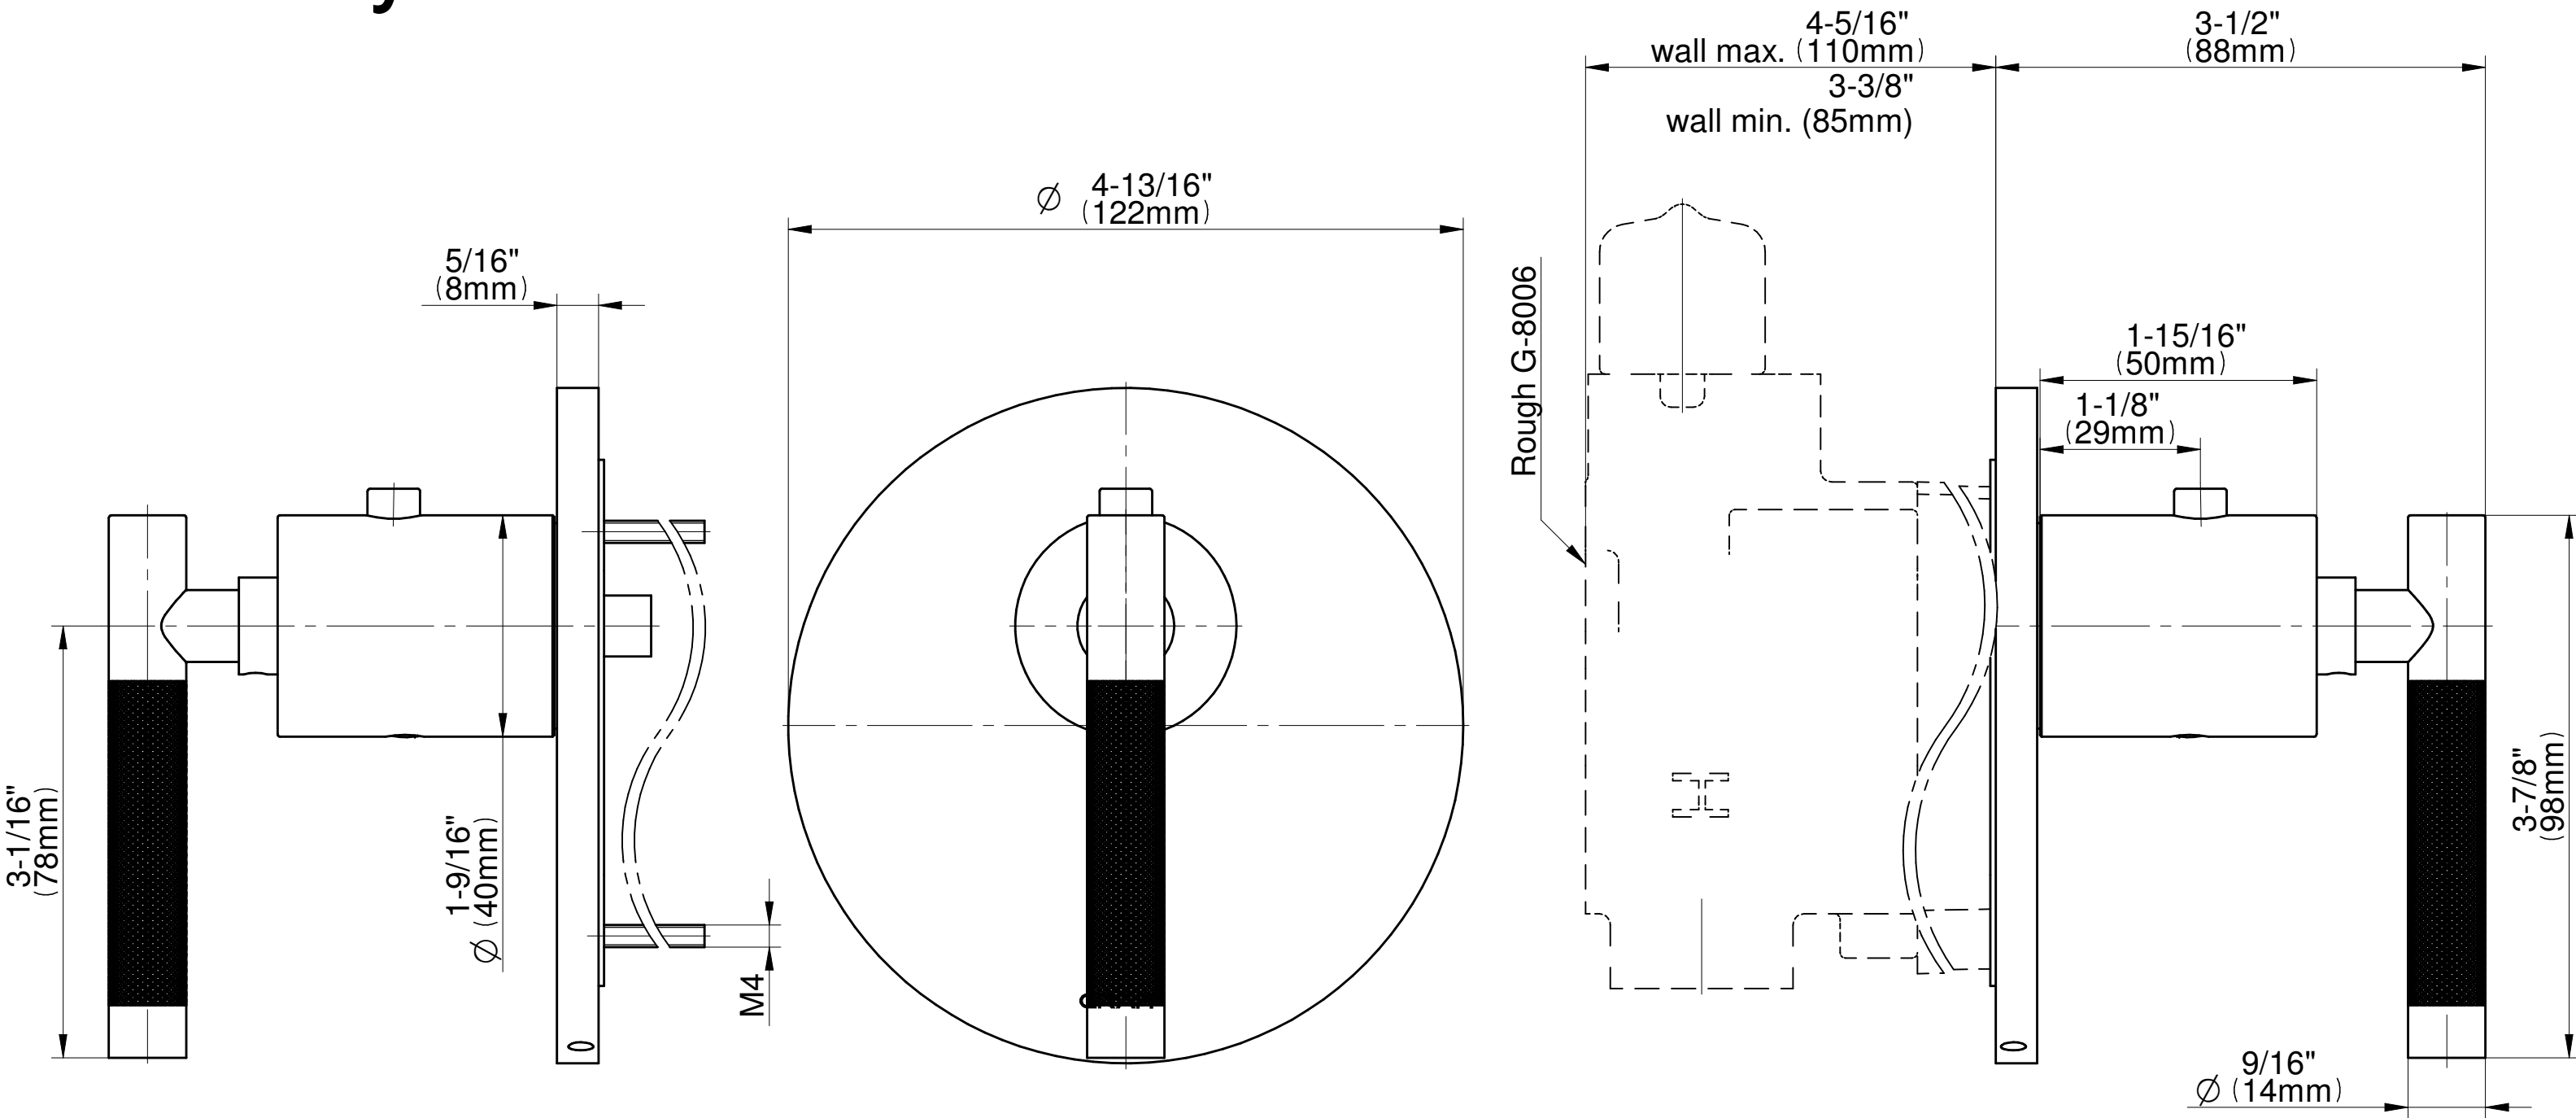

SHOWER
M-Series Full Thermostatic
Shower System
GL2.122SG-LM57E0

GRAFF®

Information

- 3/4" thermostatic valve and trim and 3-way diverter valve and trim
- 8" rain showerhead with 12" wall-mounted shower arm
- Showerhead features no-clog, easy-clean spray nozzles
- Flush-mounted swivel body sprays (3 pieces)
- Handshower set with wall bracket and 59" hose (PVD finishes use 59" flex hose)
- Optional extension kit
- Flow rates: showerhead ≤ 1.8 max gpm, handshower ≤ 1.5 max gpm, body sprays ≤ 1.5 max gpm each
- ADA

SHOWER
Harley M-Series Thermostatic
Valve Trim with Handle

GRAFF®

Information

- Single metal handle
- Decorative trim plate
- Use with G-8006 Thermostatic Rough Valve
- ADA

Finishes

G-8037-LM57E

Harley Series

SHOWER
Thermostatic Rough Valve
G-8006

Information

- 12.9 gpm @ 60 psi
- 3/4" universal inlets
- Built-in service stops
- Stacking outlet feature
- Complete serviceability from front of all units
- Supplied with protective plastic cover
- CalGreen compliant dependent on functions