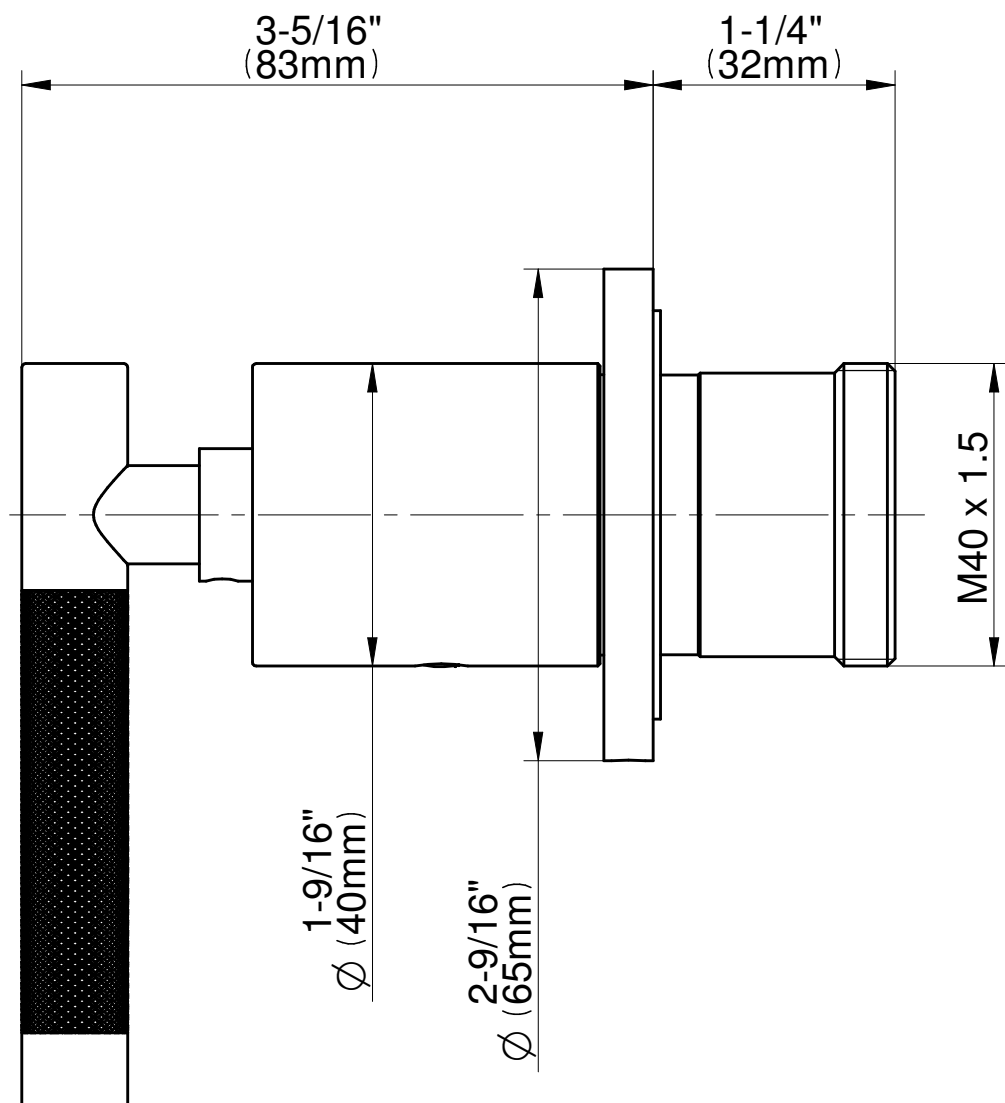

SHOWER
M-Series Full Thermostatic
Shower System
GL2.122SG-LM57E0

GRAFF®

Information

- 3/4" thermostatic valve and trim and 3-way diverter valve and trim
- 8" rain showerhead with 12" wall-mounted shower arm
- Showerhead features no-clog, easy-clean spray nozzles
- Flush-mounted swivel body sprays (3 pieces)
- Handshower set with wall bracket and 59" hose (PVD finishes use 59" flex hose)
- Optional extension kit
- Flow rates: showerhead ≤ 1.8 max gpm, handshower ≤ 1.5 max gpm, body sprays ≤ 1.5 max gpm each
- ADA

www.graff-faucets.com | phone: 800-954-4723

SHOWER
Harley M-Series 2-Way Diverter
Valve Trim with Handle
G-8068-LM57E1-T

GRAFF®

Information

- Single metal handle
- Decorative trim plate
- Use with G-8052 2-Way Diverter Volume Control Valve WITH Off Function and Pass-Through
- ADA

Finishes

G-8068-LM57E1

Harley Series

SHOWER
8" Round Brass Showerhead
G-8449

GRAFF®

Information

- 1/4" thick
- 169 no-clog, easy-clean rubber spray nozzles
- Recommended use with ceiling shower arm
- Recommended for use at no more than 10 degrees tilt
- Showerhead flow rate ≤ 1.8 max gpm
- CALGreen