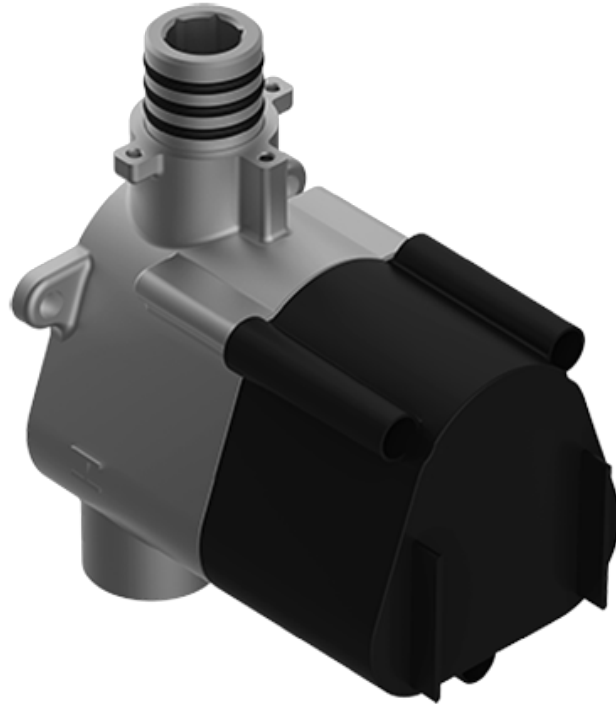

SHOWER
M-Series Full Thermostatic
Shower System
GL2.122SG-LM57E0

GRAFF®

Information

- 3/4" thermostatic valve and trim and 3-way diverter valve and trim
- 8" rain showerhead with 12" wall-mounted shower arm
- Showerhead features no-clog, easy-clean spray nozzles
- Flush-mounted swivel body sprays (3 pieces)
- Handshower set with wall bracket and 59" hose (PVD finishes use 59" flex hose)
- Optional extension kit
- Flow rates: showerhead ≤ 1.8 max gpm, handshower ≤ 1.5 max gpm, body sprays ≤ 1.5 max gpm each
- ADA

SHOWER
Harley M-Series Thermostatic
Valve Trim with Handle

GRAFF®

Information

- Single metal handle
- Decorative trim plate
- Use with G-8006 Thermostatic Rough Valve
- ADA

Finishes

G-8037-LM57E

Harley Series

SHOWER
Thermostatic Rough Valve
G-8006

Information

- 12.9 gpm @ 60 psi
- 3/4" universal inlets
- Built-in service stops
- Stacking outlet feature
- Complete serviceability from front of all units
- Supplied with protective plastic cover
- CalGreen compliant dependent on functions

Finishes

G-8006

M-Series

3/4" Concealed Thermostatic Rough Valve

Product Features

- 12.9 gpm @ 60 psi
- 3/4" universal inlets
- Built-in service stops
- Stacking outlet feature
- Complete serviceability from front of all units
- Supplied with protective plastic cover
- CalGreen compliant dependent on functions