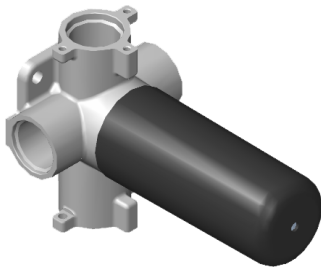

SHOWER
Thermostatic Rough Valve
G-8006

Information

- 12.9 gpm @ 60 psi
- 3/4" universal inlets
- Built-in service stops
- Stacking outlet feature
- Complete serviceability from front of all units
- Supplied with protective plastic cover
- CalGreen compliant dependent on functions

Finishes

G-8006

M-Series

3/4" Concealed Thermostatic Rough Valve

Product Features

- 12.9 gpm @ 60 psi
- 3/4" universal inlets
- Built-in service stops
- Stacking outlet feature
- Complete serviceability from front of all units
- Supplied with protective plastic cover
- CalGreen compliant dependent on functions

www.graff-faucets.com | phone: 800-954-4723

SHOWER
 Three-Way Diverter Control Valve
 WITH Off Function (No Pass-
 Through)
G-8053

Information

- ~11.4 gpm @ 60 psi
- 3/4" universal inlets/outlets with female threads
- Operates one function at a time
- Stacking inlet feature
- Supplied with protective plastic cover
- CALGreen compliant depending on functions

Finishes

G-8053

M-Series

3-Way Diverter Control Valve WITH Off Function (No Pass-Through)

Product Features

- 3/4" universal inlets/outlets with female threads
- Stacking inlet feature
- Supplied with protective plastic cover
- CalGreen compliant dependent on functions