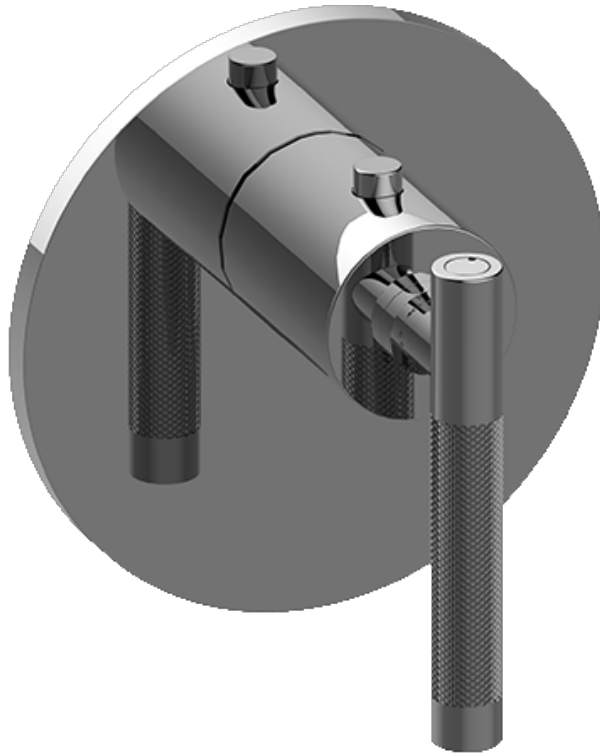

SHOWER
M-Series Full Thermostatic
Shower System
GL2.122SG-LM57E0

GRAFF®

Information

- 3/4" thermostatic valve and trim and 3-way diverter valve and trim
- 8" rain showerhead with 12" wall-mounted shower arm
- Showerhead features no-clog, easy-clean spray nozzles
- Flush-mounted swivel body sprays (3 pieces)
- Handshower set with wall bracket and 59" hose (PVD finishes use 59" flex hose)
- Optional extension kit
- Flow rates: showerhead ≤ 1.8 max gpm, handshower ≤ 1.5 max gpm, body sprays ≤ 1.5 max gpm each
- ADA

SHOWER
Harley M-Series Thermostatic
Valve Trim with Handle

GRAFF®

Information

- Single metal handle
- Decorative trim plate
- Use with G-8006 Thermostatic Rough Valve
- ADA

Finishes

G-8037-LM57E

Harley Series

SHOWER
Thermostatic Rough Valve
G-8006

Information

- 12.9 gpm @ 60 psi
- 3/4" universal inlets
- Built-in service stops
- Stacking outlet feature
- Complete serviceability from front of all units
- Supplied with protective plastic cover
- CalGreen compliant dependent on functions

Finishes

G-8006

M-Series

3/4" Concealed Thermostatic Rough Valve

Product Features

- 12.9 gpm @ 60 psi
- 3/4" universal inlets
- Built-in service stops
- Stacking outlet feature
- Complete serviceability from front of all units
- Supplied with protective plastic cover
- CalGreen compliant dependent on functions