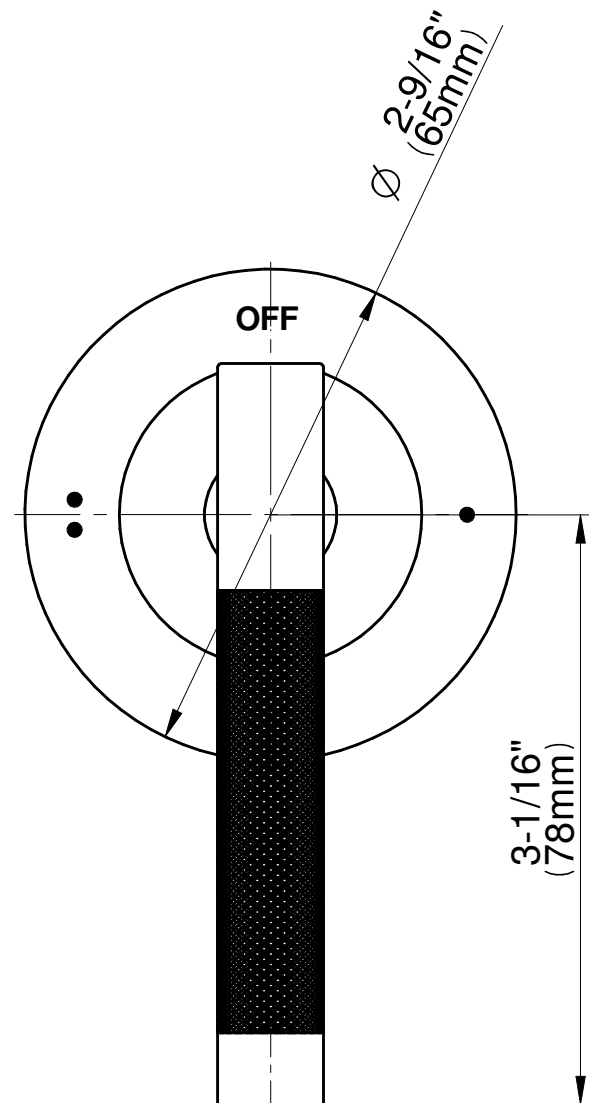

SHOWER
M-Series Full Thermostatic
Shower System
GL2.122SG-LM57E0

GRAFF®

Information

- 3/4" thermostatic valve and trim and 3-way diverter valve and trim
- 8" rain showerhead with 12" wall-mounted shower arm
- Showerhead features no-clog, easy-clean spray nozzles
- Flush-mounted swivel body sprays (3 pieces)
- Handshower set with wall bracket and 59" hose (PVD finishes use 59" flex hose)
- Optional extension kit
- Flow rates: showerhead ≤ 1.8 max gpm, handshower ≤ 1.5 max gpm, body sprays ≤ 1.5 max gpm each
- ADA

www.graff-faucets.com | phone: 800-954-4723

SHOWER
Harley M-Series 2-Way Diverter
Valve Trim with Handle
G-8068-LM57E1-T

GRAFF®

Information

- Single metal handle
- Decorative trim plate
- Use with G-8052 2-Way Diverter Volume Control Valve WITH Off Function and Pass-Through
- ADA

Finishes

G-8068-LM57E1

Harley Series

SHOWER
8" Round Brass Showerhead
G-8449

GRAFF®

Information

- 1/4" thick
- 169 no-clog, easy-clean rubber spray nozzles
- Recommended use with ceiling shower arm
- Recommended for use at no more than 10 degrees tilt
- Showerhead flow rate ≤ 1.8 max gpm
- CALGreen