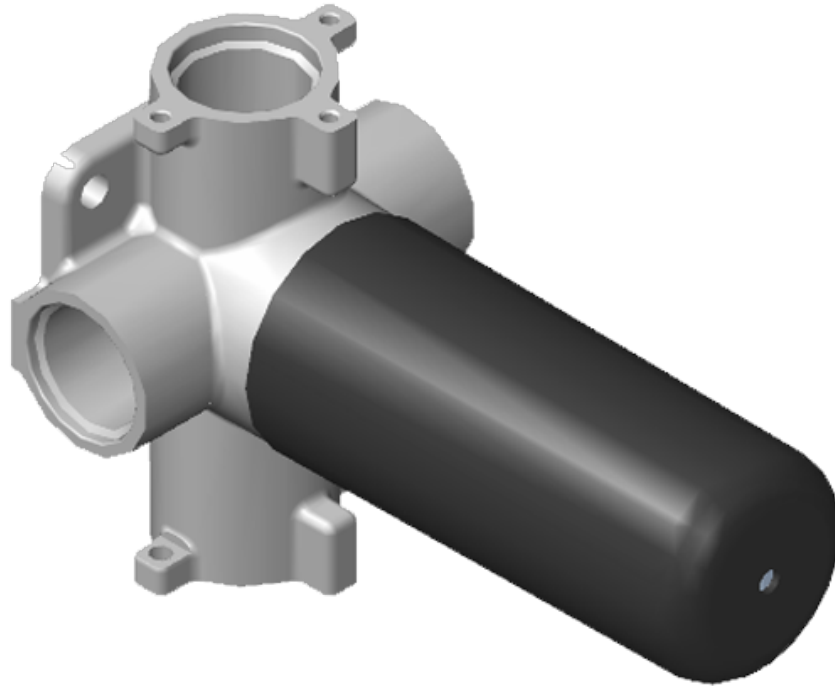

SHOWER
M-Series Full Thermostatic
Shower System
GL2.122SG-LM57E0

GRAFF®

Information

- 3/4" thermostatic valve and trim and 3-way diverter valve and trim
- 8" rain showerhead with 12" wall-mounted shower arm
- Showerhead features no-clog, easy-clean spray nozzles
- Flush-mounted swivel body sprays (3 pieces)
- Handshower set with wall bracket and 59" hose (PVD finishes use 59" flex hose)
- Optional extension kit
- Flow rates: showerhead ≤ 1.8 max gpm, handshower ≤ 1.5 max gpm, body sprays ≤ 1.5 max gpm each
- ADA

Finishes

G-8006

M-Series

3/4" Concealed Thermostatic Rough Valve

Product Features

- 12.9 gpm @ 60 psi
- 3/4" universal inlets
- Built-in service stops
- Stacking outlet feature
- Complete serviceability from front of all units
- Supplied with protective plastic cover
- CalGreen compliant dependent on functions

www.graff-faucets.com | phone: 800-954-4723

SHOWER
 Three-Way Diverter Control Valve
 WITH Off Function (No Pass-
 Through)
G-8053

Information

- ~11.4 gpm @ 60 psi
- 3/4" universal inlets/outlets with female threads
- Operates one function at a time
- Stacking inlet feature
- Supplied with protective plastic cover
- CALGreen compliant depending on functions

Finishes

G-8053

M-Series

3-Way Diverter Control Valve WITH Off Function (No Pass-Through)

Product Features

- 3/4" universal inlets/outlets with female threads
- Stacking inlet feature
- Supplied with protective plastic cover
- CalGreen compliant dependent on functions