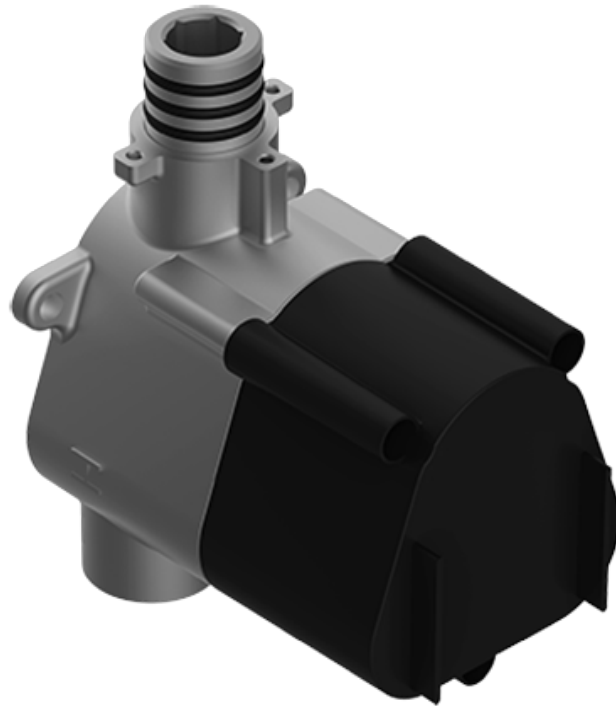

SHOWER
M-Series Thermostatic Shower
System - Tub and Shower with
Handshower
GL3.612WV-RH0

GRAFF[®]

Information

- 3/4" thermostatic valve and trim
- 3/4" stop/volume control and 3-way shared diverter valve
- 8" showerhead with 12" wall-mounted shower arm
- Showerhead features no-clog, easy-clean spray nozzles
- Handshower set with wall-mounted slide bar and 59" hose (PVD finishes use 59" flex hose)
- 6" contemporary tub spout
- Optional extension kit
- Flow rates: showerhead ≤ 1.8 max gpm, handshower ≤ 1.5 max gpm

SHOWER
Thermostatic Rough Valve
G-8006

Information

- 12.9 gpm @ 60 psi
- 3/4" universal inlets
- Built-in service stops
- Stacking outlet feature
- Complete serviceability from front of all units
- Supplied with protective plastic cover
- CalGreen compliant dependent on functions

Finishes

G-8006

M-Series

3/4" Concealed Thermostatic Rough Valve

Product Features

- 12.9 gpm @ 60 psi
- 3/4" universal inlets
- Built-in service stops
- Stacking outlet feature
- Complete serviceability from front of all units
- Supplied with protective plastic cover
- CalGreen compliant dependent on functions

www.graff-faucets.com | phone: 800-954-4723

SHOWER
 Three-Way Shared Function
 Diverter Control Valve WITHOUT
 Off Function (No Pass-Through)
G-8053S

Information

- ~11 gpm @ 60 psi
- 3/4" universal inlets/outlets with female threads
- Operates one function separately or two functions together
- Recommended to use with G-8077 Stop/Volume Control Valve
- Stacking inlet feature
- Supplied with protective plastic cover