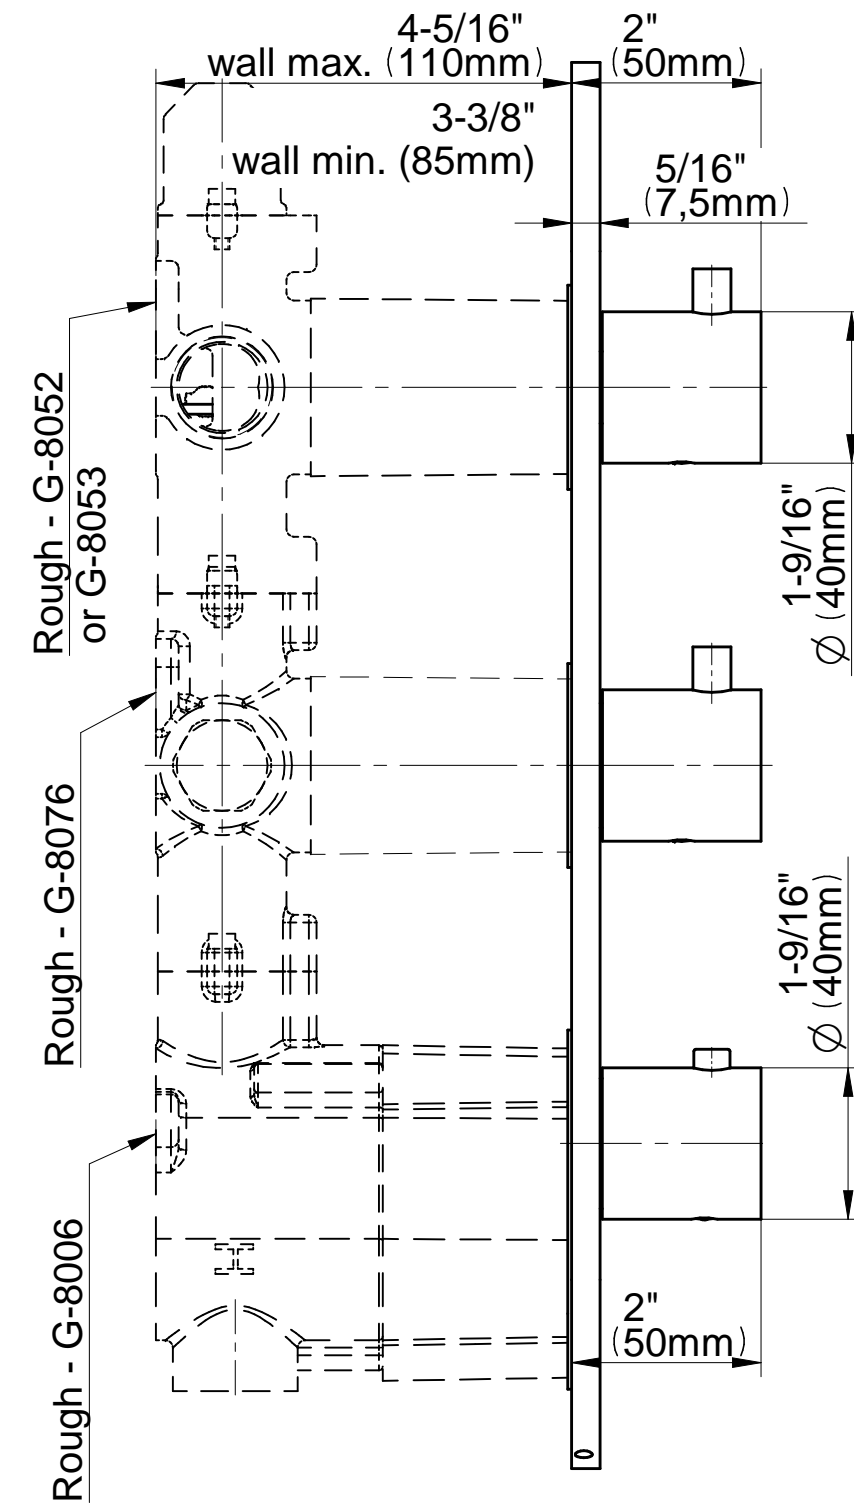

SHOWER
M-Series Thermostatic Shower
System - Tub and Shower with
Handshower
GL3.612WV-RH0

GRAFF[®]

Information

- 3/4" thermostatic valve and trim
- 3/4" stop/volume control and 3-way shared diverter valve
- 8" showerhead with 12" wall-mounted shower arm
- Showerhead features no-clog, easy-clean spray nozzles
- Handshower set with wall-mounted slide bar and 59" hose (PVD finishes use 59" flex hose)
- 6" contemporary tub spout
- Optional extension kit
- Flow rates: showerhead ≤ 1.8 max gpm, handshower ≤ 1.5 max gpm

www.graff-faucets.com | phone: 800-954-4723

SHOWER
 Three-Way Shared Function
 Diverter Control Valve WITHOUT
 Off Function (No Pass-Through)
G-8053S

Information

- ~11 gpm @ 60 psi
- 3/4" universal inlets/outlets with female threads
- Operates one function separately or two functions together
- Recommended to use with G-8077 Stop/Volume Control Valve
- Stacking inlet feature
- Supplied with protective plastic cover

SHOWER
 Stop/Volume Control Rough Valve
G-8077

Information

- 18.1 gpm @ 60 psi
- 3/4" universal inlets/outlets with female threads
- Stacking inlet and outlet feature
- Supplied with protective plastic cover
- CalGreen compliant dependent on functions