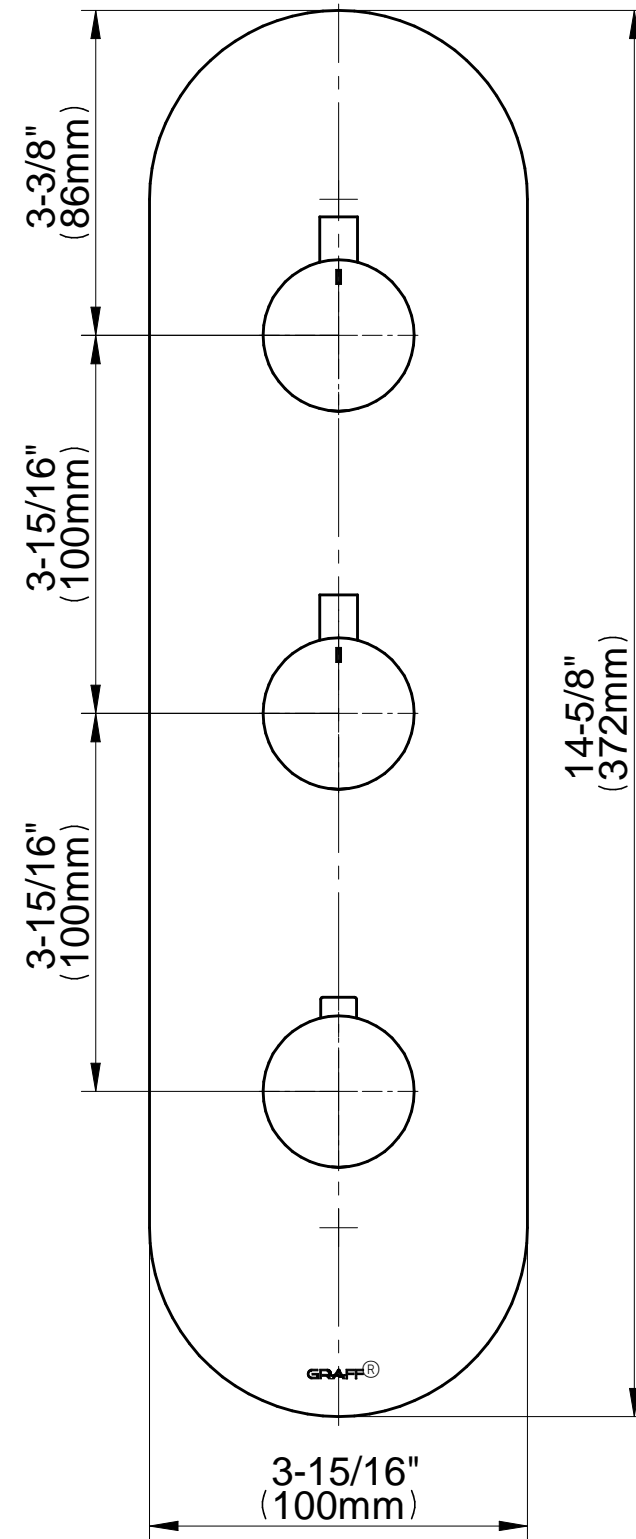

SHOWER
M-Series Thermostatic Shower
System - Tub and Shower with
Handshower
GL3.612WV-RH0

GRAFF[®]

Information

- 3/4" thermostatic valve and trim
- 3/4" stop/volume control and 3-way shared diverter valve
- 8" showerhead with 12" wall-mounted shower arm
- Showerhead features no-clog, easy-clean spray nozzles
- Handshower set with wall-mounted slide bar and 59" hose (PVD finishes use 59" flex hose)
- 6" contemporary tub spout
- Optional extension kit
- Flow rates: showerhead ≤ 1.8 max gpm, handshower ≤ 1.5 max gpm

SHOWER
 Stop/Volume Control Rough Valve
G-8077

Information

- 18.1 gpm @ 60 psi
- 3/4" universal inlets/outlets with female threads
- Stacking inlet and outlet feature
- Supplied with protective plastic cover
- CalGreen compliant dependent on functions