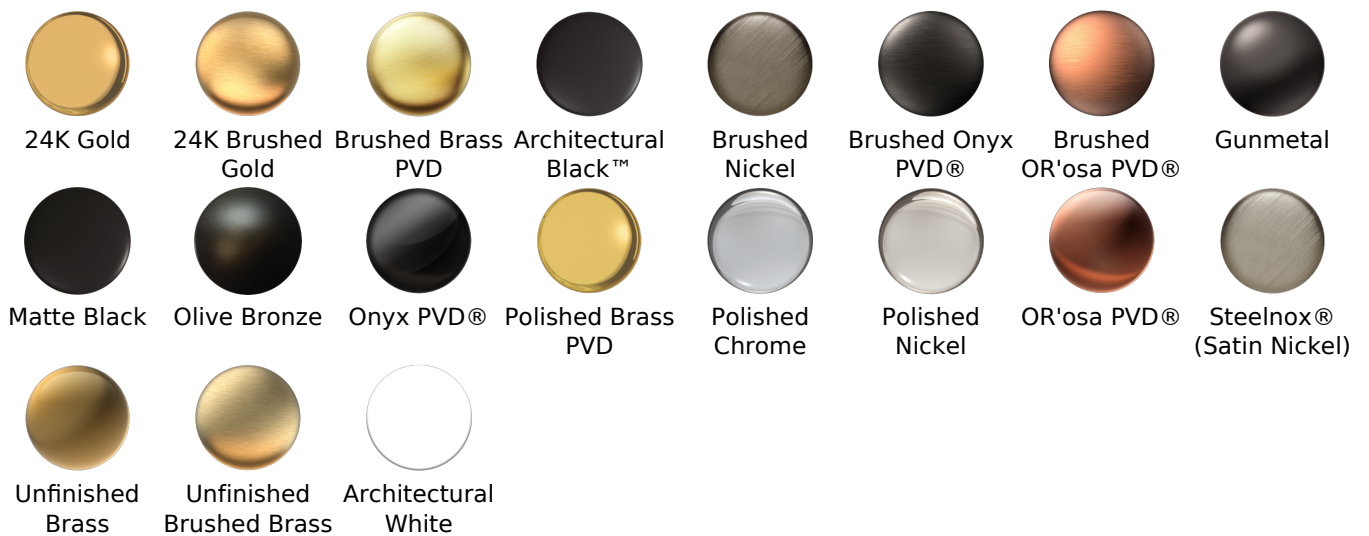

SHOWER
6" Contemporary Tub Spout
G-8555

GRAFF®

Information

- Includes spout ring
- 1/2" NPT female thread inlet
- Tub spout flow rate ~ 19.8 gpm @60 psi

Finishes