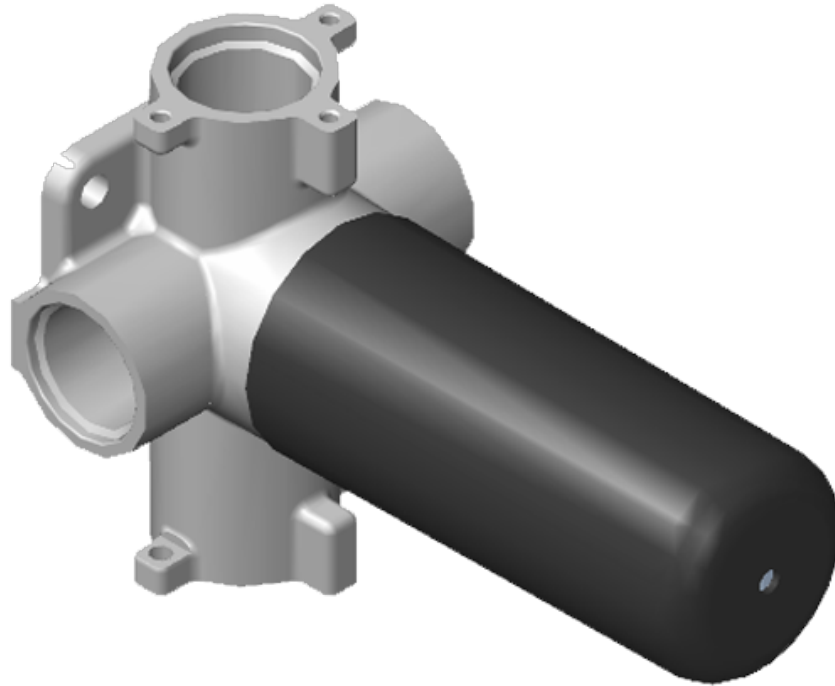

SHOWER
M-Series Thermostatic Shower
System - Tub and Shower with
Handshower
GL3.612WV-RH0

GRAFF[®]

Information

- 3/4" thermostatic valve and trim
- 3/4" stop/volume control and 3-way shared diverter valve
- 8" showerhead with 12" wall-mounted shower arm
- Showerhead features no-clog, easy-clean spray nozzles
- Handshower set with wall-mounted slide bar and 59" hose (PVD finishes use 59" flex hose)
- 6" contemporary tub spout
- Optional extension kit
- Flow rates: showerhead ≤ 1.8 max gpm, handshower ≤ 1.5 max gpm

SHOWER
Thermostatic Rough Valve
G-8006

Information

- 12.9 gpm @ 60 psi
- 3/4" universal inlets
- Built-in service stops
- Stacking outlet feature
- Complete serviceability from front of all units
- Supplied with protective plastic cover
- CalGreen compliant dependent on functions

Finishes

G-8006

M-Series

3/4" Concealed Thermostatic Rough Valve

Product Features

- 12.9 gpm @ 60 psi
- 3/4" universal inlets
- Built-in service stops
- Stacking outlet feature
- Complete serviceability from front of all units
- Supplied with protective plastic cover
- CalGreen compliant dependent on functions

www.graff-faucets.com | phone: 800-954-4723

SHOWER
 Three-Way Shared Function
 Diverter Control Valve WITHOUT
 Off Function (No Pass-Through)
G-8053S

Information

- ~11 gpm @ 60 psi
- 3/4" universal inlets/outlets with female threads
- Operates one function separately or two functions together
- Recommended to use with G-8077 Stop/Volume Control Valve
- Stacking inlet feature
- Supplied with protective plastic cover