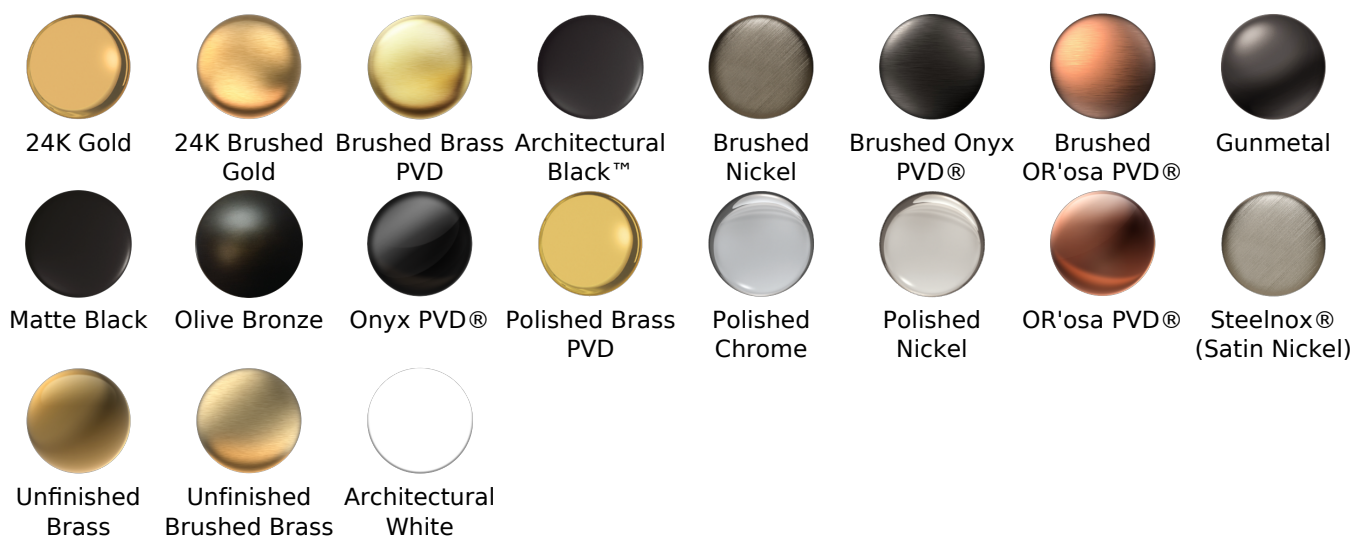

SHOWER
Contemporary 12" Shower Arm
G-8503

GRAFF®

Information

- Includes arm and solid round flange
- 1/2" NPT male thread inlet
- For use with all showerheads

Finishes