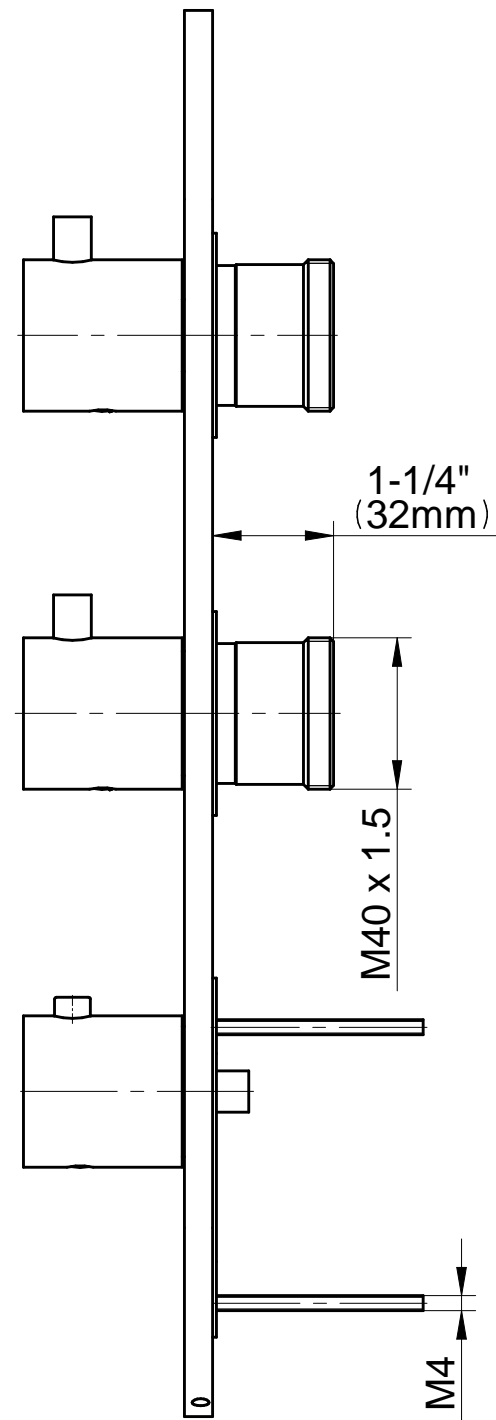

SHOWER
M-Series Thermostatic Shower
System - Tub and Shower with
Handshower
GL3.612WV-RH0

GRAFF[®]

Information

- 3/4" thermostatic valve and trim
- 3/4" stop/volume control and 3-way shared diverter valve
- 8" showerhead with 12" wall-mounted shower arm
- Showerhead features no-clog, easy-clean spray nozzles
- Handshower set with wall-mounted slide bar and 59" hose (PVD finishes use 59" flex hose)
- 6" contemporary tub spout
- Optional extension kit
- Flow rates: showerhead ≤ 1.8 max gpm, handshower ≤ 1.5 max gpm

www.graff-faucets.com | phone: 800-954-4723

SHOWER
 Three-Way Shared Function
 Diverter Control Valve WITHOUT
 Off Function (No Pass-Through)
G-8053S

Information

- ~11 gpm @ 60 psi
- 3/4" universal inlets/outlets with female threads
- Operates one function separately or two functions together
- Recommended to use with G-8077 Stop/Volume Control Valve
- Stacking inlet feature
- Supplied with protective plastic cover

SHOWER
 Stop/Volume Control Rough Valve
G-8077

Information

- 18.1 gpm @ 60 psi
- 3/4" universal inlets/outlets with female threads
- Stacking inlet and outlet feature
- Supplied with protective plastic cover
- CalGreen compliant dependent on functions