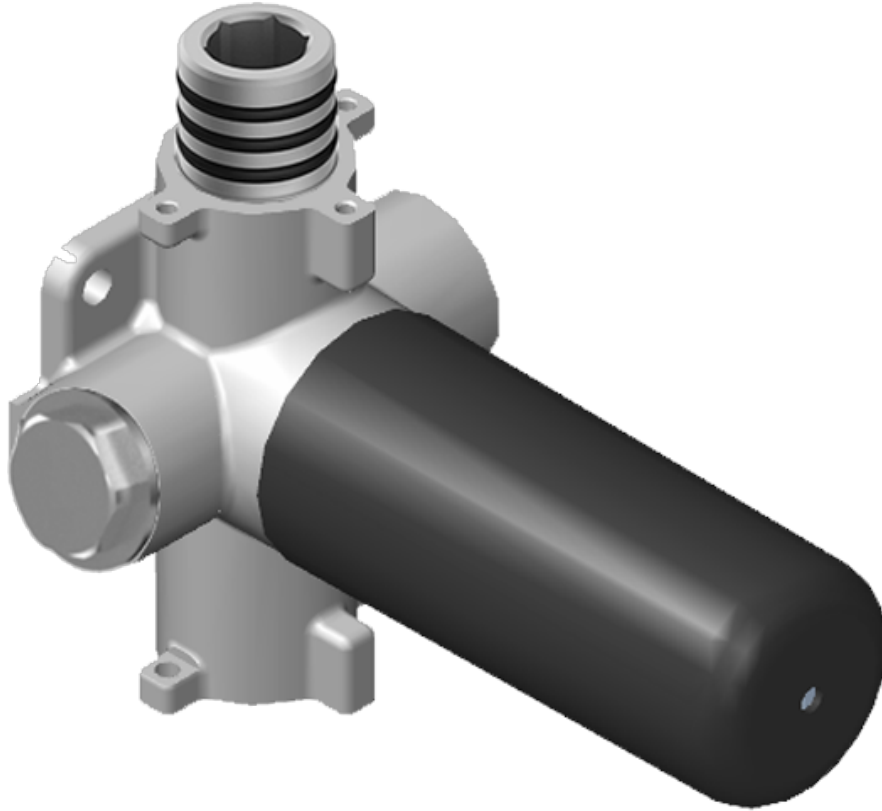

SHOWER
M-Series Thermostatic Shower
System - Ametis Ring with
Handshower
GL4.029SC-LM57E0

GRAFF®

Information

- 3/4" thermostatic valve and trim
- 3/4" stop/volume control valve and trim (3 pieces)
- G-8760 Ametis Ring with waterfall and rain shower settings, features no-clog, easy-clean nozzles
- Single LED light with 6 color variations
- Includes wall-mount button for LED control box
- Handshower set with wall bracket and integrated wall supply elbow and 59" hose
- Optional extension kit
- Flow rates: rain shower ≤ 2.0 max gpm, waterfall ≤ 2.0 max gpm, handshower ≤ 1.5 max gpm
- ADA

www.graff-faucets.com | phone: 800-954-4723

SHOWER
Stop/Volume Control Valve with
Pass Through
G-8076

GRAFF®

Information

- 12.3 gpm @ 60 psi
- 3/4" universal inlets/outlets with female threads
- Stacking inlet and pass-through port feature
- Supplied with protective plastic cover
- CalGreen compliant dependent on functions