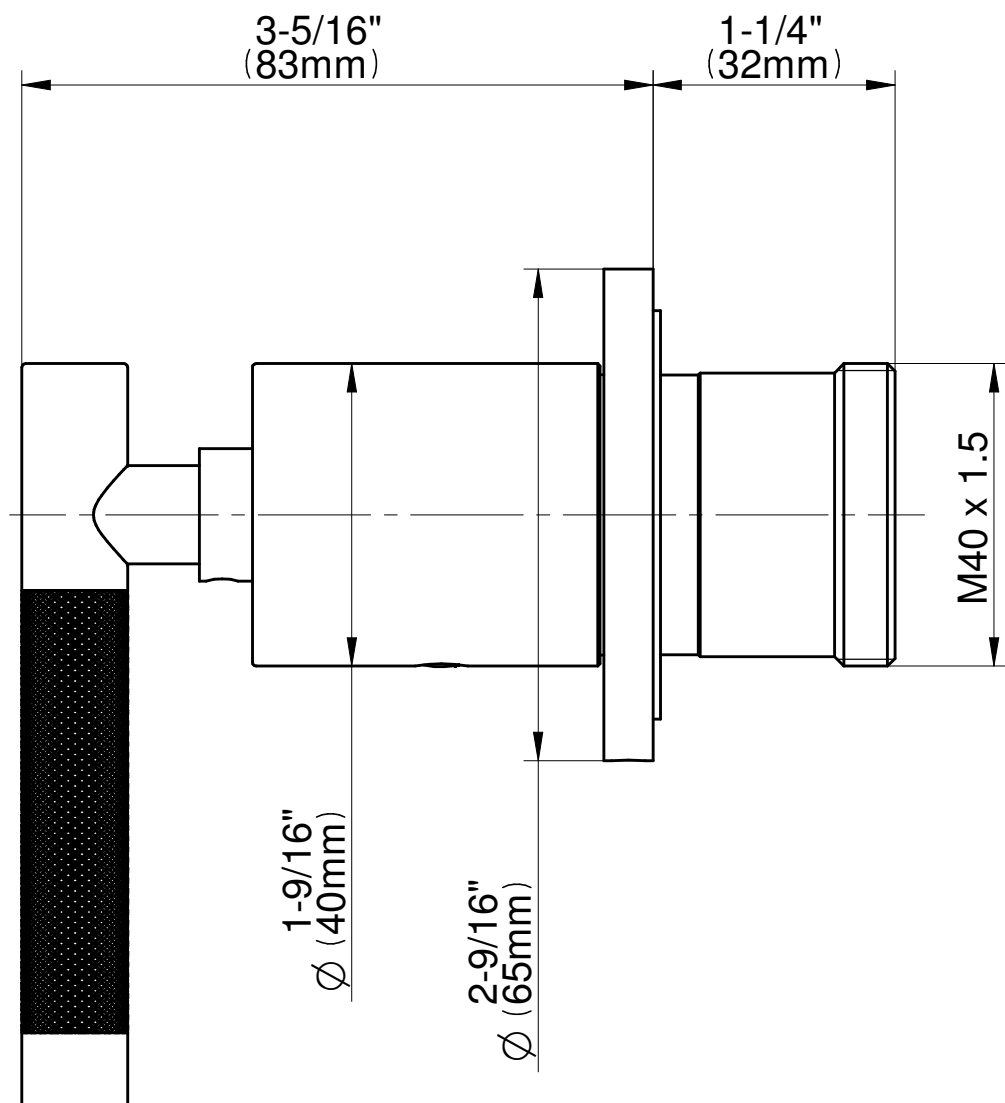

G-8097-LM57E1

Harley Series