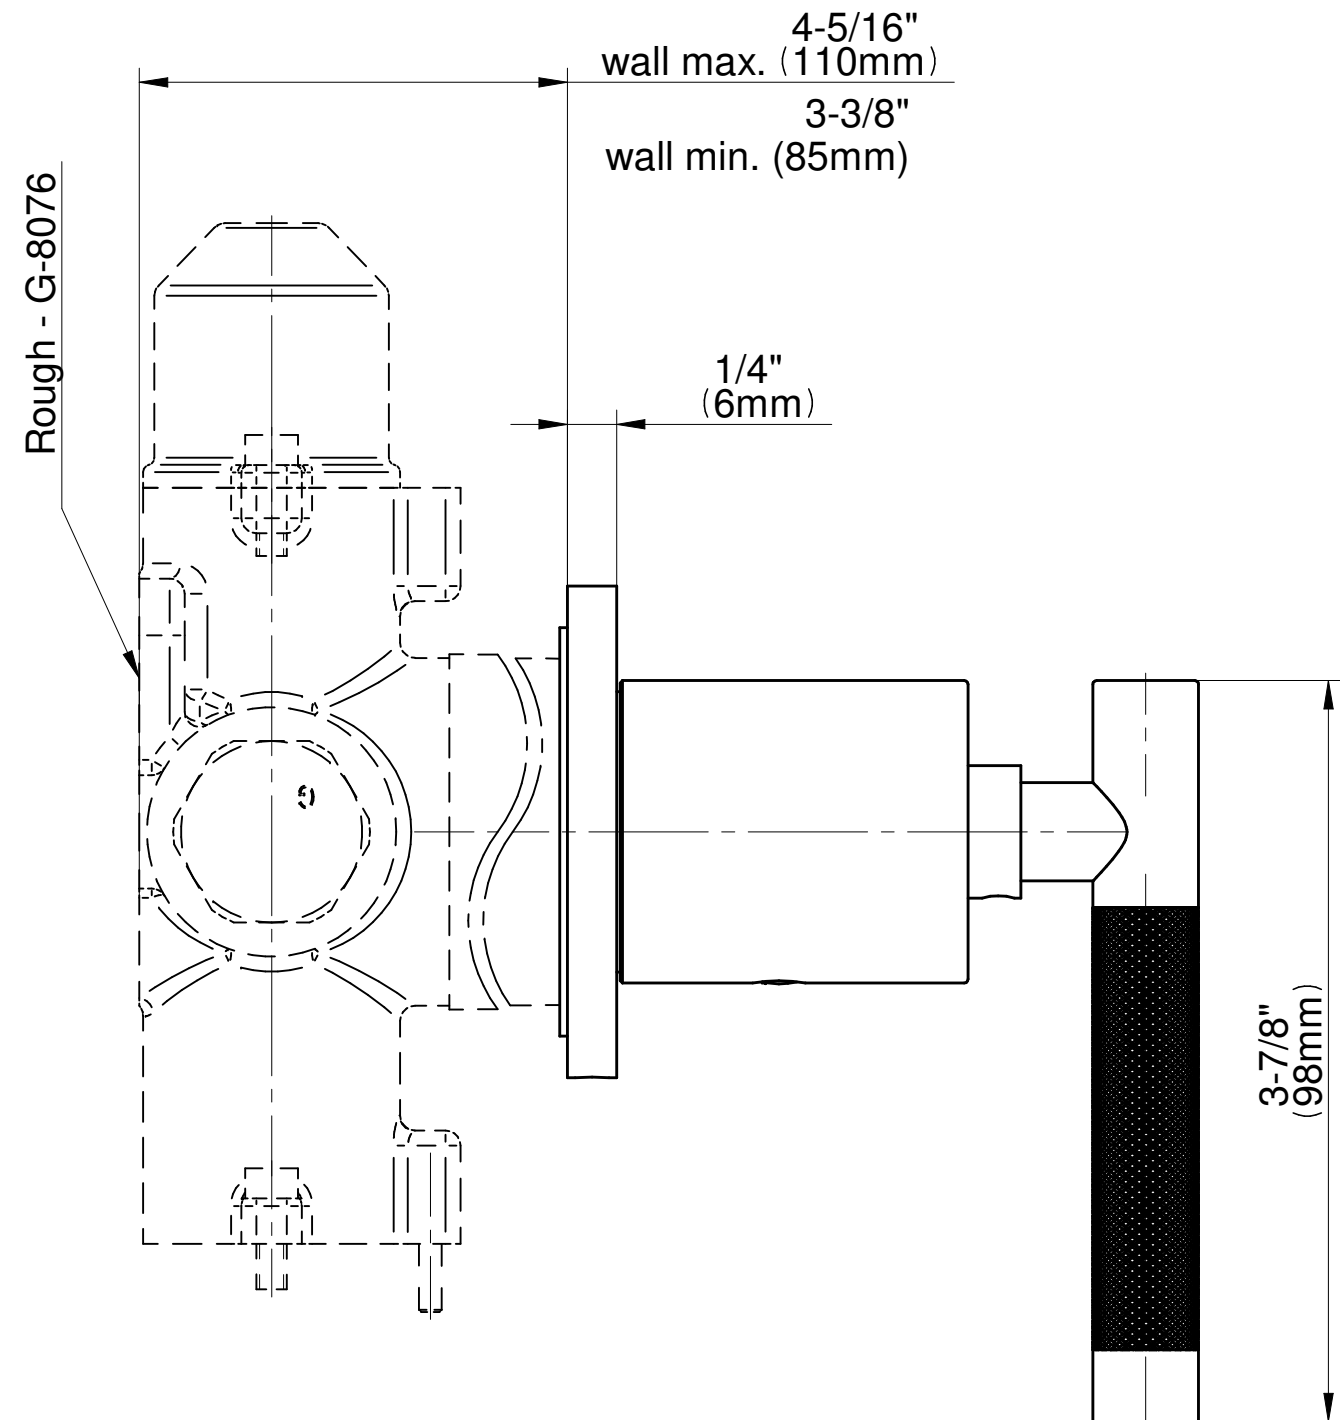

G-8097-LM57E1

Harley Series