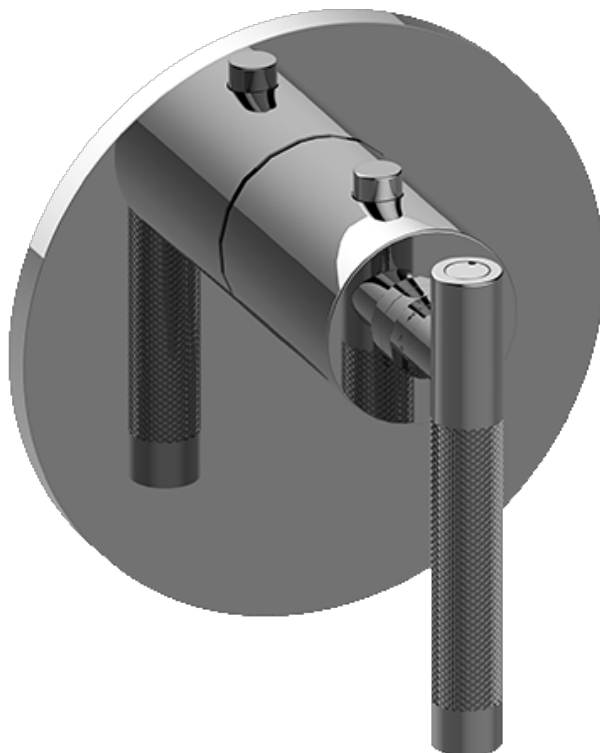

SHOWER
M-Series Thermostatic Shower
System - Ametis Ring with
Handshower
GL4.029SC-LM57E0

GRAFF®

Information

- 3/4" thermostatic valve and trim
- 3/4" stop/volume control valve and trim (3 pieces)
- G-8760 Ametis Ring with waterfall and rain shower settings, features no-clog, easy-clean nozzles
- Single LED light with 6 color variations
- Includes wall-mount button for LED control box
- Handshower set with wall bracket and integrated wall supply elbow and 59" hose
- Optional extension kit
- Flow rates: rain shower ≤ 2.0 max gpm, waterfall ≤ 2.0 max gpm, handshower ≤ 1.5 max gpm
- ADA

SHOWER
Harley M-Series Thermostatic
Valve Trim with Handle

GRAFF®

Information

- Single metal handle
- Decorative trim plate
- Use with G-8006 Thermostatic Rough Valve
- ADA

Finishes

Architectural
Black™

Matte Black

Polished
Chrome

Architectural
White

G-8037-LM57E

Harley Series

SHOWER
Harley M-Series Stop/Volume
Control Valve Trim with Handle

GRAFF[®]

Information

- Single metal handle
- Decorative trim plate
- Use with G-8076 Stop/Volume Control Rough Valve with Pass-Through or G-8077 Stop/Volume Control Rough Valve
- ADA