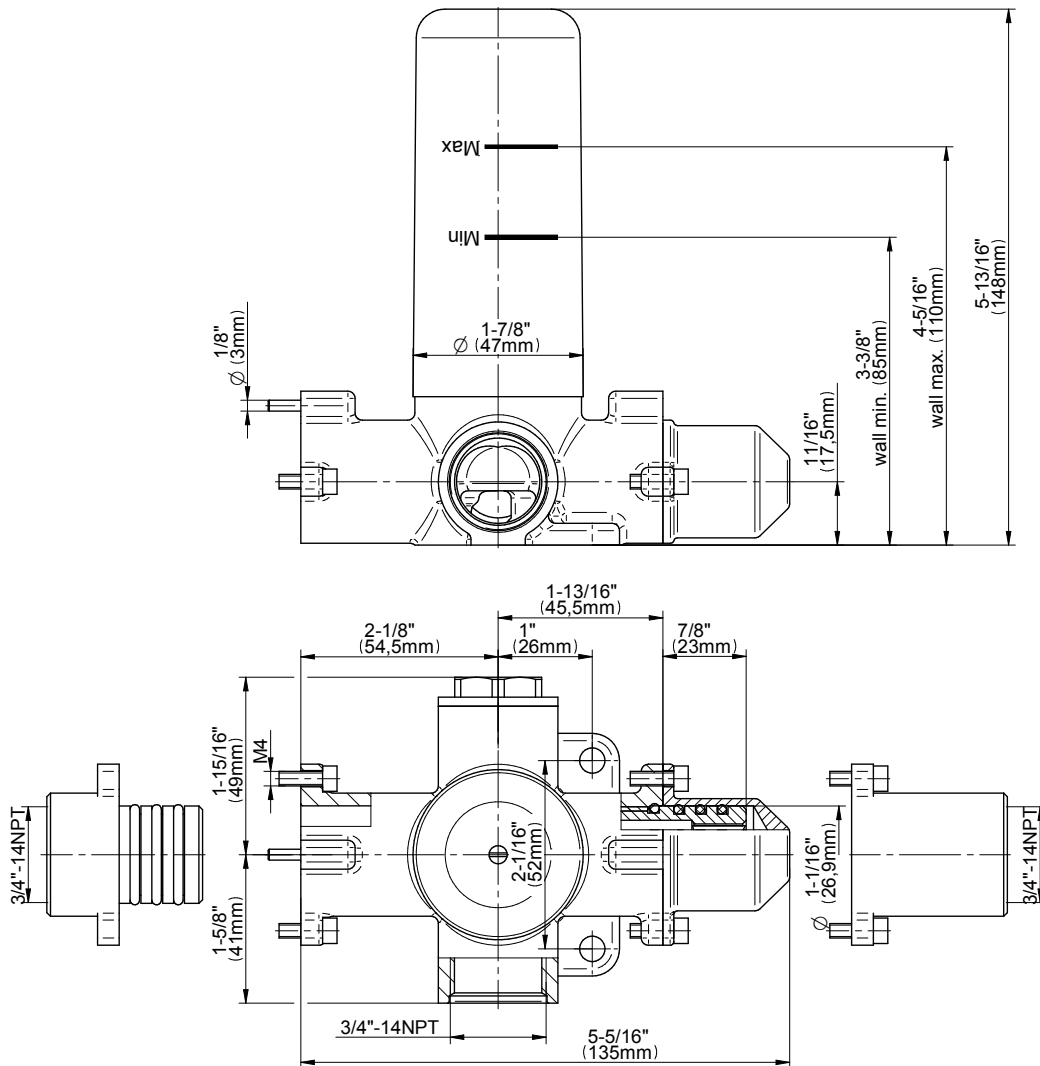

The measurements shown are for reference only. Products and specifications shown are subject to change without notice. Revised 3/2016.

www.graff-faucets.com | phone: 800-954-4723