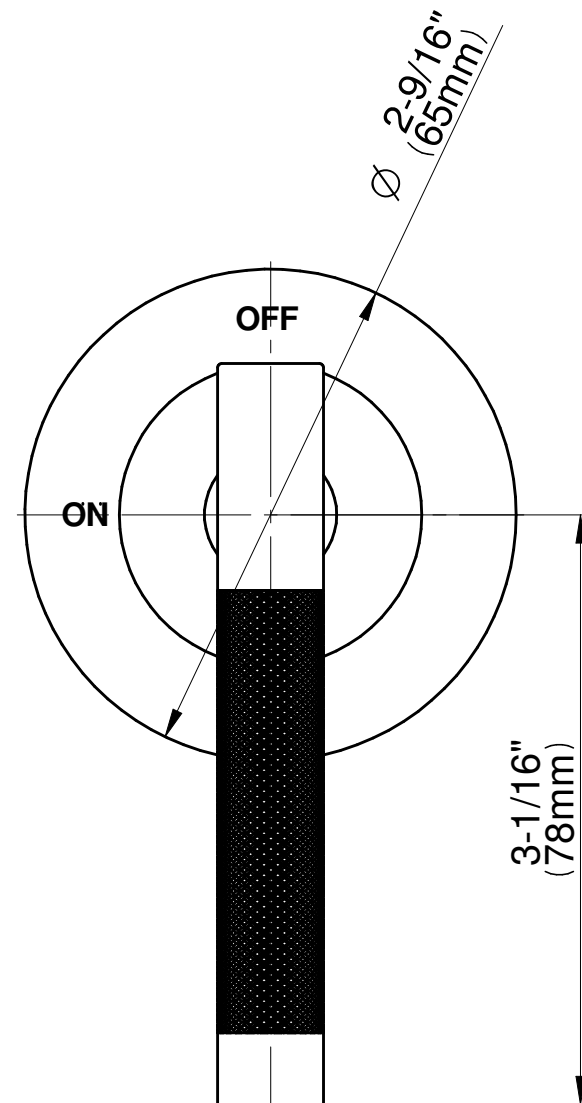

G-8097-LM57E1

Harley Series