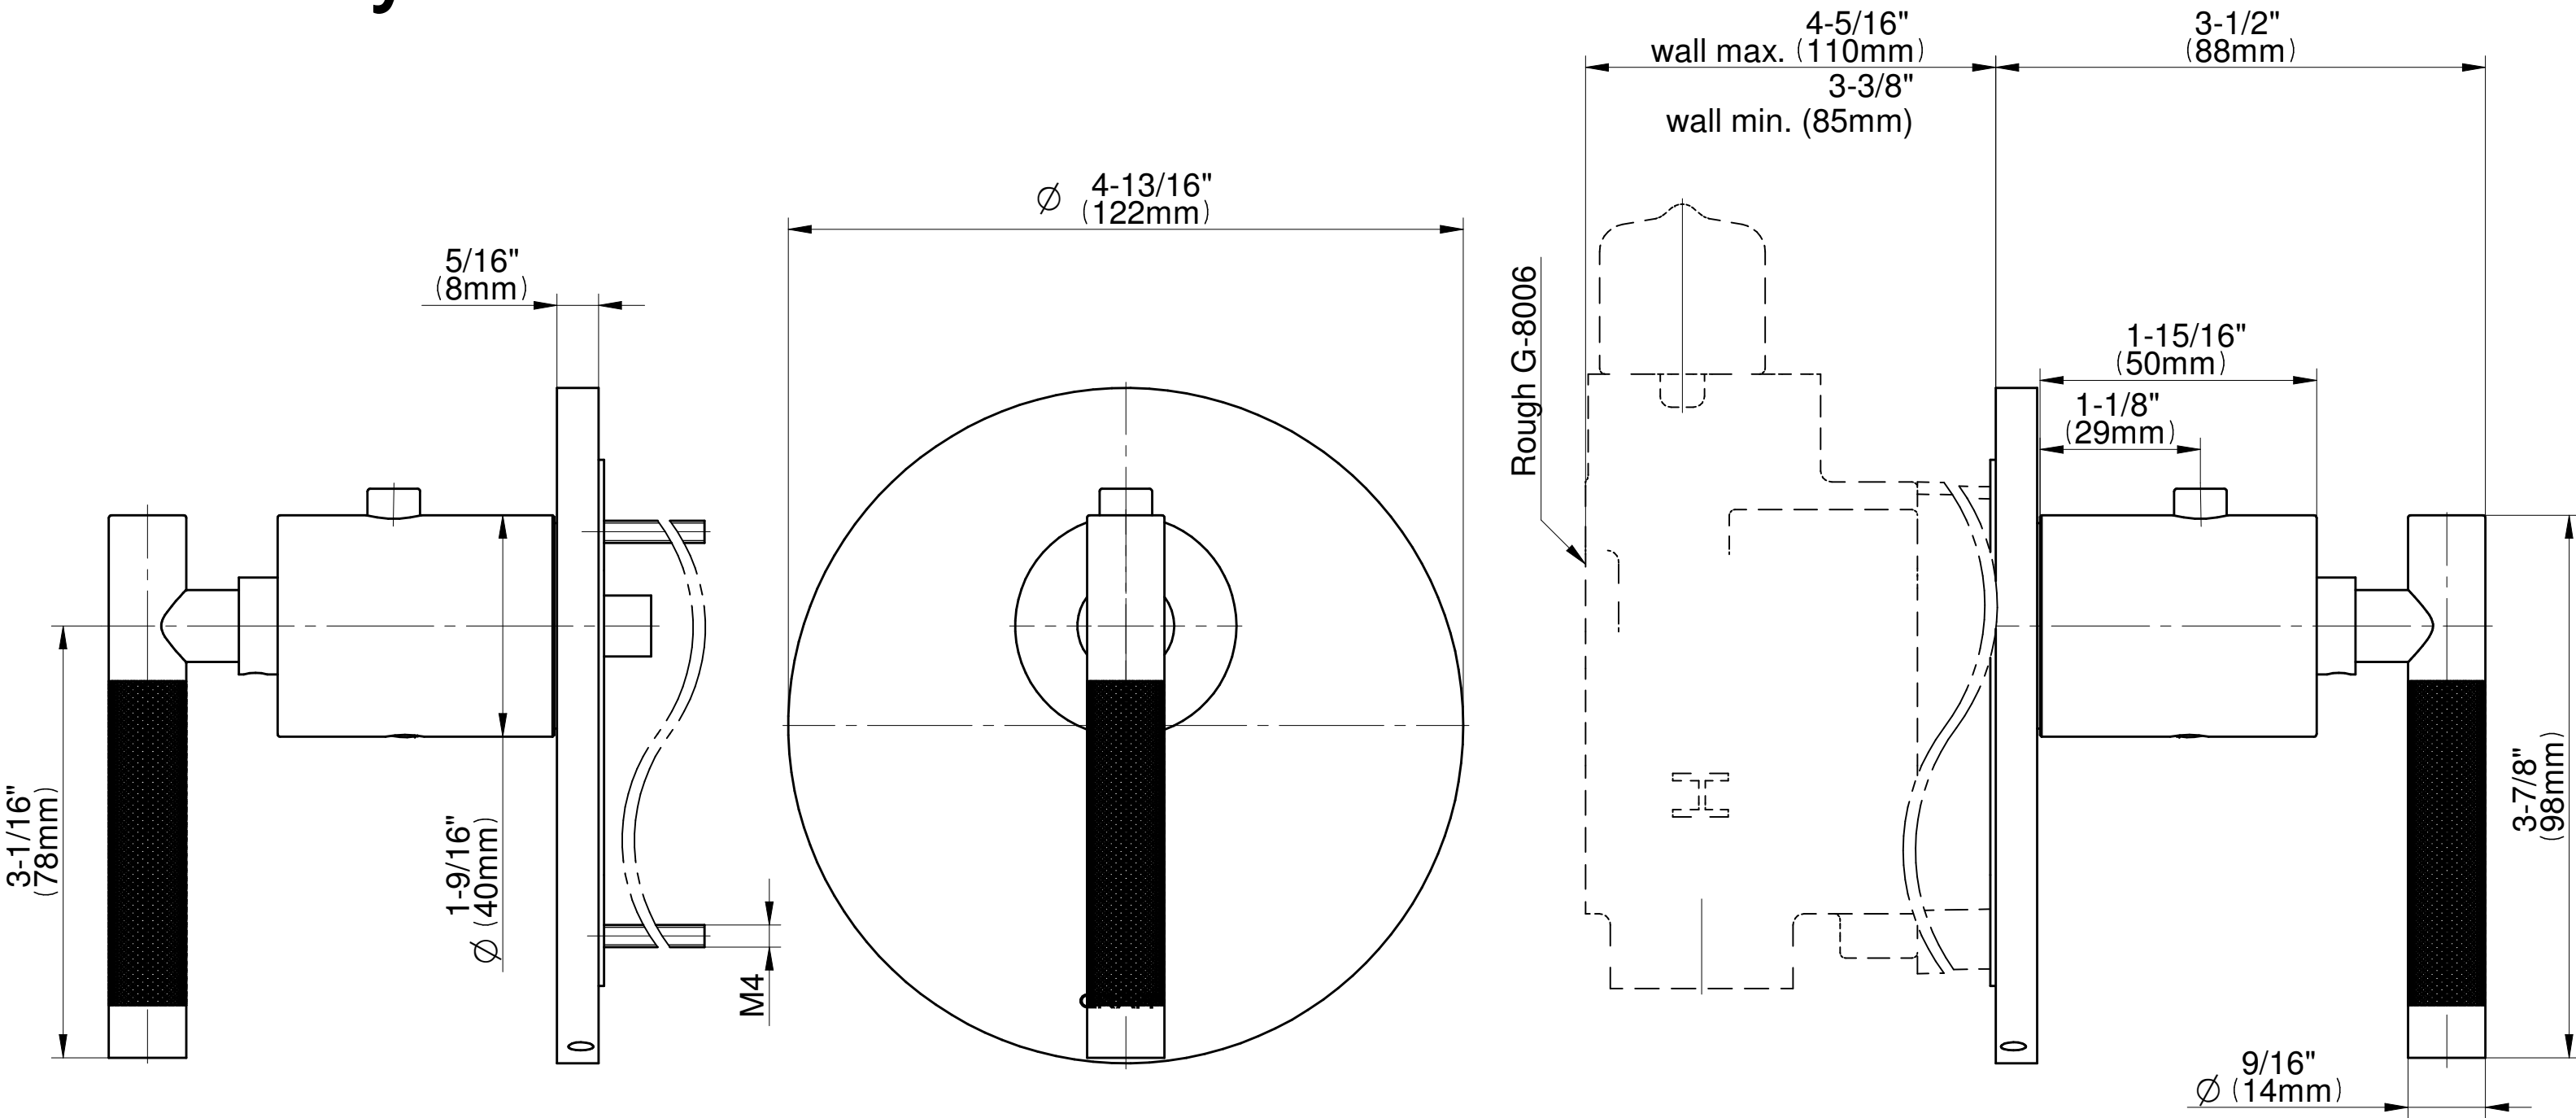

SHOWER
M-Series Thermostatic Shower
System - Ametis Ring with
Handshower
GL4.029SC-LM57E0

GRAFF®

Information

- 3/4" thermostatic valve and trim
- 3/4" stop/volume control valve and trim (3 pieces)
- G-8760 Ametis Ring with waterfall and rain shower settings, features no-clog, easy-clean nozzles
- Single LED light with 6 color variations
- Includes wall-mount button for LED control box
- Handshower set with wall bracket and integrated wall supply elbow and 59" hose
- Optional extension kit
- Flow rates: rain shower ≤ 2.0 max gpm, waterfall ≤ 2.0 max gpm, handshower ≤ 1.5 max gpm
- ADA

SHOWER
Harley M-Series Thermostatic
Valve Trim with Handle

GRAFF®

Information

- Single metal handle
- Decorative trim plate
- Use with G-8006 Thermostatic Rough Valve
- ADA

Finishes

Architectural
Black™

Matte Black

Polished
Chrome

Architectural
White

G-8037-LM57E

Harley Series

SHOWER
Harley M-Series Stop/Volume
Control Valve Trim with Handle

GRAFF[®]

Information

- Single metal handle
- Decorative trim plate
- Use with G-8076 Stop/Volume Control Rough Valve with Pass-Through or G-8077 Stop/Volume Control Rough Valve
- ADA