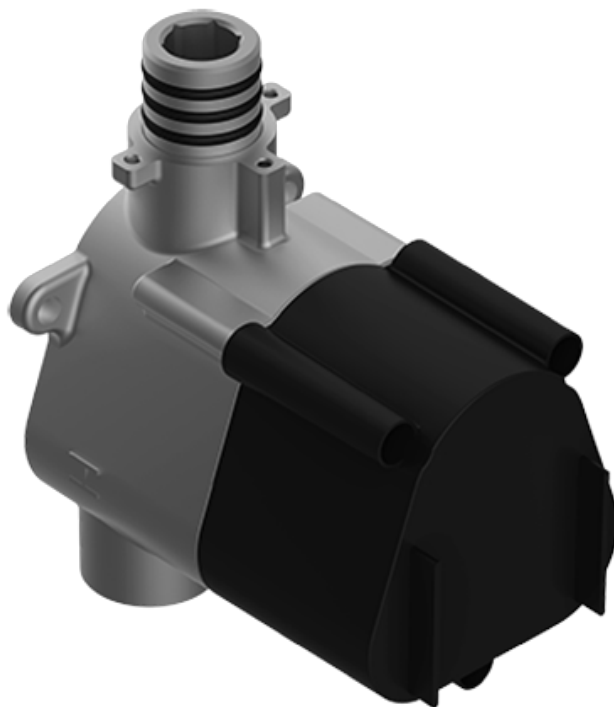

SHOWER
M-Series Thermostatic Shower
System - Ametis Ring with
Handshower
GL4.029SC-LM57E0

GRAFF®

Information

- 3/4" thermostatic valve and trim
- 3/4" stop/volume control valve and trim (3 pieces)
- G-8760 Ametis Ring with waterfall and rain shower settings, features no-clog, easy-clean nozzles
- Single LED light with 6 color variations
- Includes wall-mount button for LED control box
- Handshower set with wall bracket and integrated wall supply elbow and 59" hose
- Optional extension kit
- Flow rates: rain shower ≤ 2.0 max gpm, waterfall ≤ 2.0 max gpm, handshower ≤ 1.5 max gpm
- ADA

SHOWER
Harley M-Series Thermostatic
Valve Trim with Handle

GRAFF®

Information

- Single metal handle
- Decorative trim plate
- Use with G-8006 Thermostatic Rough Valve
- ADA

Finishes

Architectural
Black™

Matte Black

Polished
Chrome

Architectural
White

G-8037-LM57E

Harley Series

SHOWER
Harley M-Series Stop/Volume
Control Valve Trim with Handle

GRAFF[®]

Information

- Single metal handle
- Decorative trim plate
- Use with G-8076 Stop/Volume Control Rough Valve with Pass-Through or G-8077 Stop/Volume Control Rough Valve
- ADA

GRAFF[®]

Information

- 12.9 gpm @ 60 psi
- 3/4" universal inlets
- Built-in service stops
- Stacking outlet feature
- Complete serviceability from front of all units
- Supplied with protective plastic cover
- CalGreen compliant dependent on functions