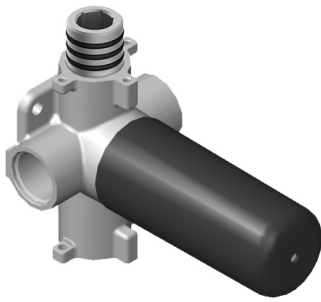

## TARGA Series

SHOWER  
Two-Way Diverter Volume Control  
Valve WITH Off Function and Pass-  
Through  
**G-8052**

---

**GRAFF®**

### Information

- 11.7 gpm @ 60 psi
- 3/4" universal inlets/outlets with female threads
- Operates one function at a time
- Stacking inlet and pass-through port feature
- Supplied with protective plastic cover
- CALGreen compliant depending on functions

### Finishes

Polished  
Chrome

**G-8052** M-Series  
 2-Way Diverter Volume Control Valve  
 WITH Off Function and Pass-Through

**Product Features**

- 12.1 gpm @ 60 psi
- 3/4" universal inlets/outlets with female threads
- Stacking inlet and pass-through port feature
- Supplied with protective plastic cover
- CalGreen compliant dependent on functions