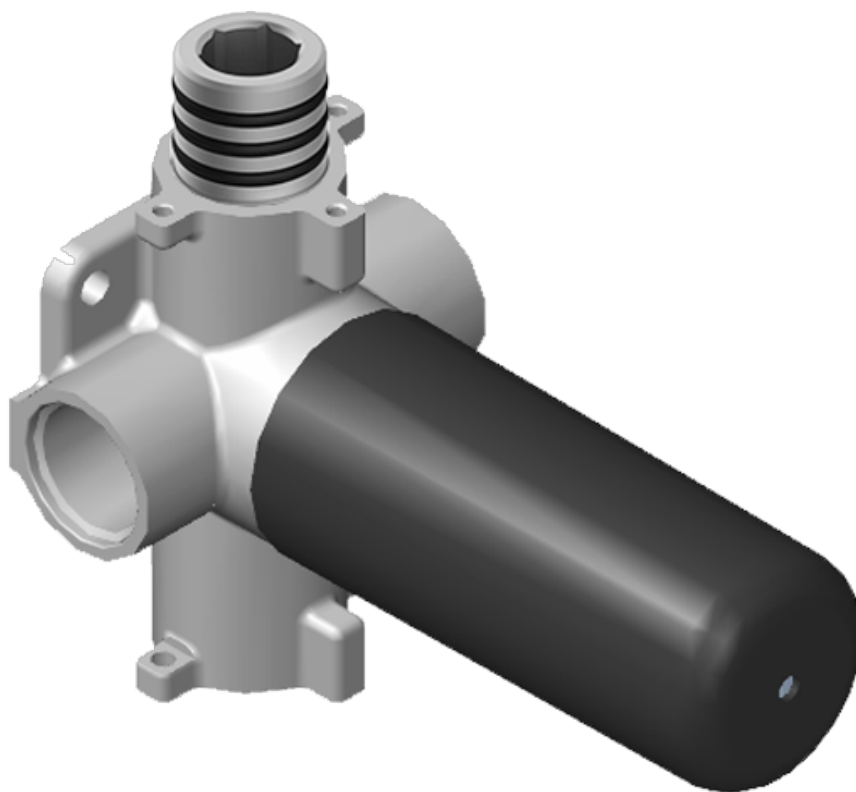

## Information

- 3/4" thermostatic valve and trim
- 3/4" 2-way diverter valve and trim (2 pieces)
- G-8201 dual-function, stainless steel showerhead, with rainfall and cascade settings, features 134 no-clog, easy-clean spray nozzles
- Single LED light with 6 color variations
- Flush-mounted swivel body sprays (3 pieces)
- Handshower set with wall bracket and 59" hose
- Optional extension kit
- Flow rates: rainfall  $\leq 2.0$  max gpm, cascade  $\leq 2.0$  max gpm, handshower  $\leq 1.5$  max gpm, body sprays  $\leq 1.5$  max gpm each
- ADA

### Information

- Single metal handle
- Decorative trim plate
- Use with G-8006 Thermostatic Rough Valve
- ADA

# G-8043-LM36E-T

## TARGA Series

SHOWER  
Two-Way Diverter Volume Control  
Valve WITH Off Function and Pass-  
Through  
**G-8052**

---

**GRAFF®**