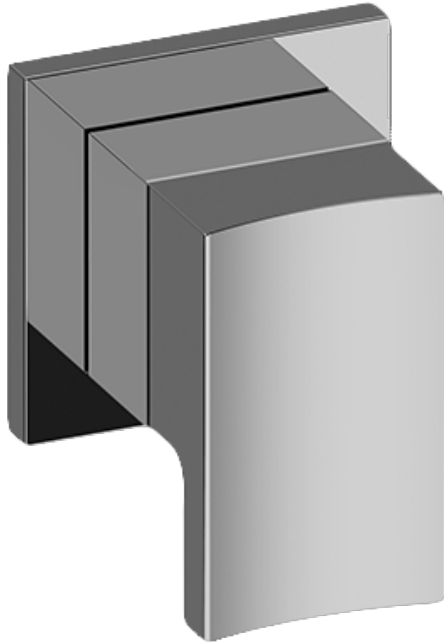

SHOWER
M-Series 2-Way Diverter Valve
Trim with Handle
G-8071-LM36E1-T

GRAFF®

Information

- Single metal handle
- Decorative trim plate
- Use with G-8052 2-Way Diverter Volume Control Valve WITH Off Function and Pass-Through
- ADA

Finishes