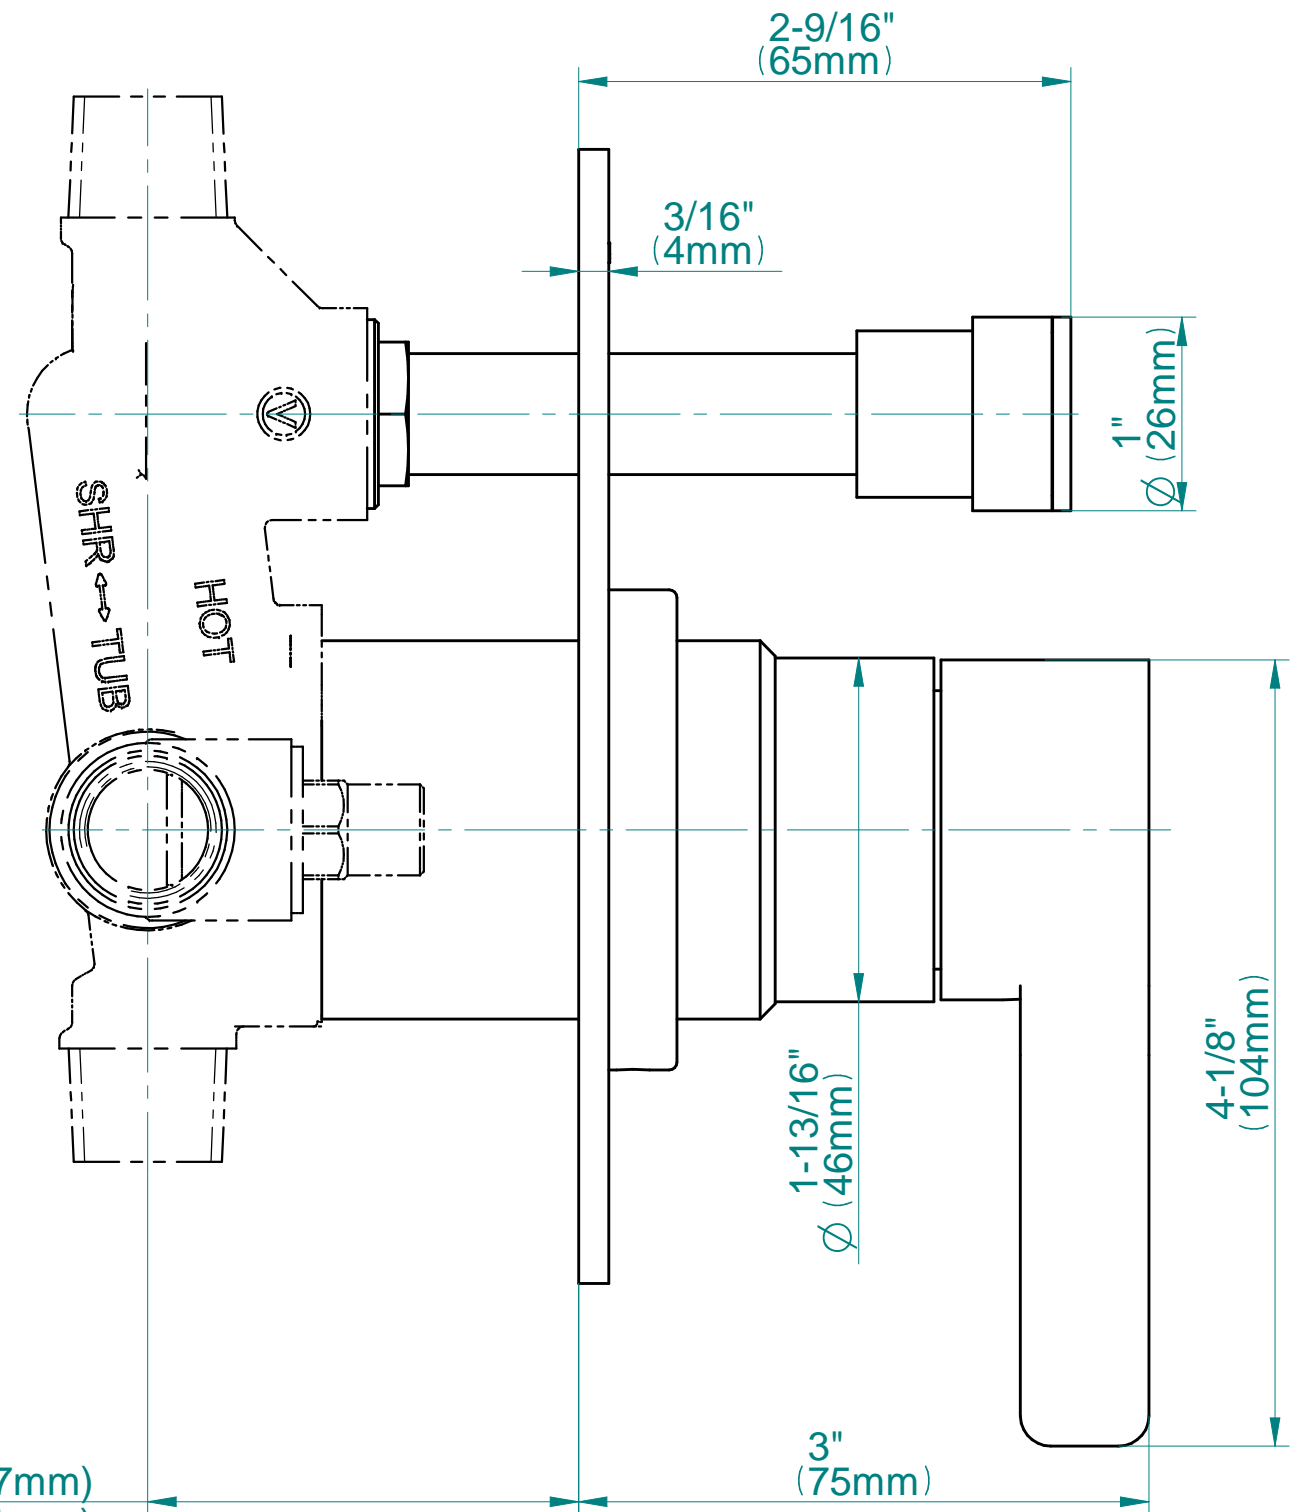

BATHROOM
Pressure Balancing Shower
System - Shower with
Handshower
G-7278-LM46S

GRAFF®

Information

- 1/2" pressure balancing valve with diverter and trim
- 8" showerhead with 12" wall-mounted shower arm
- Showerhead features no-clog, easy-clean spray nozzles
- Handshower set with wall bracket and 59" hose (PVD finishes use 59" flex hose)
- Optional extension kit
- Flow rates: showerhead ≤ 1.8 max gpm, handshower ≤ 1.5 max gpm
- CALGreen

www.graff-faucets.com | phone: 800-954-4723

BATHROOM
Terra Pressure Balancing Valve
Trim with Handle and Diverter
G-7080-LM46S-T

GRAFF®

Information

- Single metal handle
- Decorative trim plate
- Includes push-button diverter
- Use with G-7055 Pressure Balancing Rough Valve
- ADA

Finishes

G-7080-LM46S

TERRA Series

Wall min 1-7/16" (37mm)
Wall max 2-1/4" (57 mm)

Information

- 1/4" thick
- 169 no-clog, easy-clean rubber spray nozzles
- Recommended use with ceiling shower arm
- Recommended for use at no more than 10 degrees tilt
- Showerhead flow rate ≤ 1.8 max gpm
- CALGreen

Finishes

G-8449

Aqua-Sense Collection
Contemporary 8" Round Showerhead

Product Features

- 1/4" thick
- 169 no-clog, easy-clean rubber spray nozzles
- Showerhead flow rate ≤ 1.8 max gpm

Available Finishes

- Polished Chrome
G-8449-PC
- Brushed Nickel
G-8449-PN
- Polished Nickel
G-8449-BNi
- Unfinished Brass*
G-8449-UB*
- Steinox
G-8449-SN
- Olive Brass*
G-8449-OB*
- Architectural Black with Chrome Accents*
G-8449-PC/BK*
- Brushed Gold*
G-8449-BAU