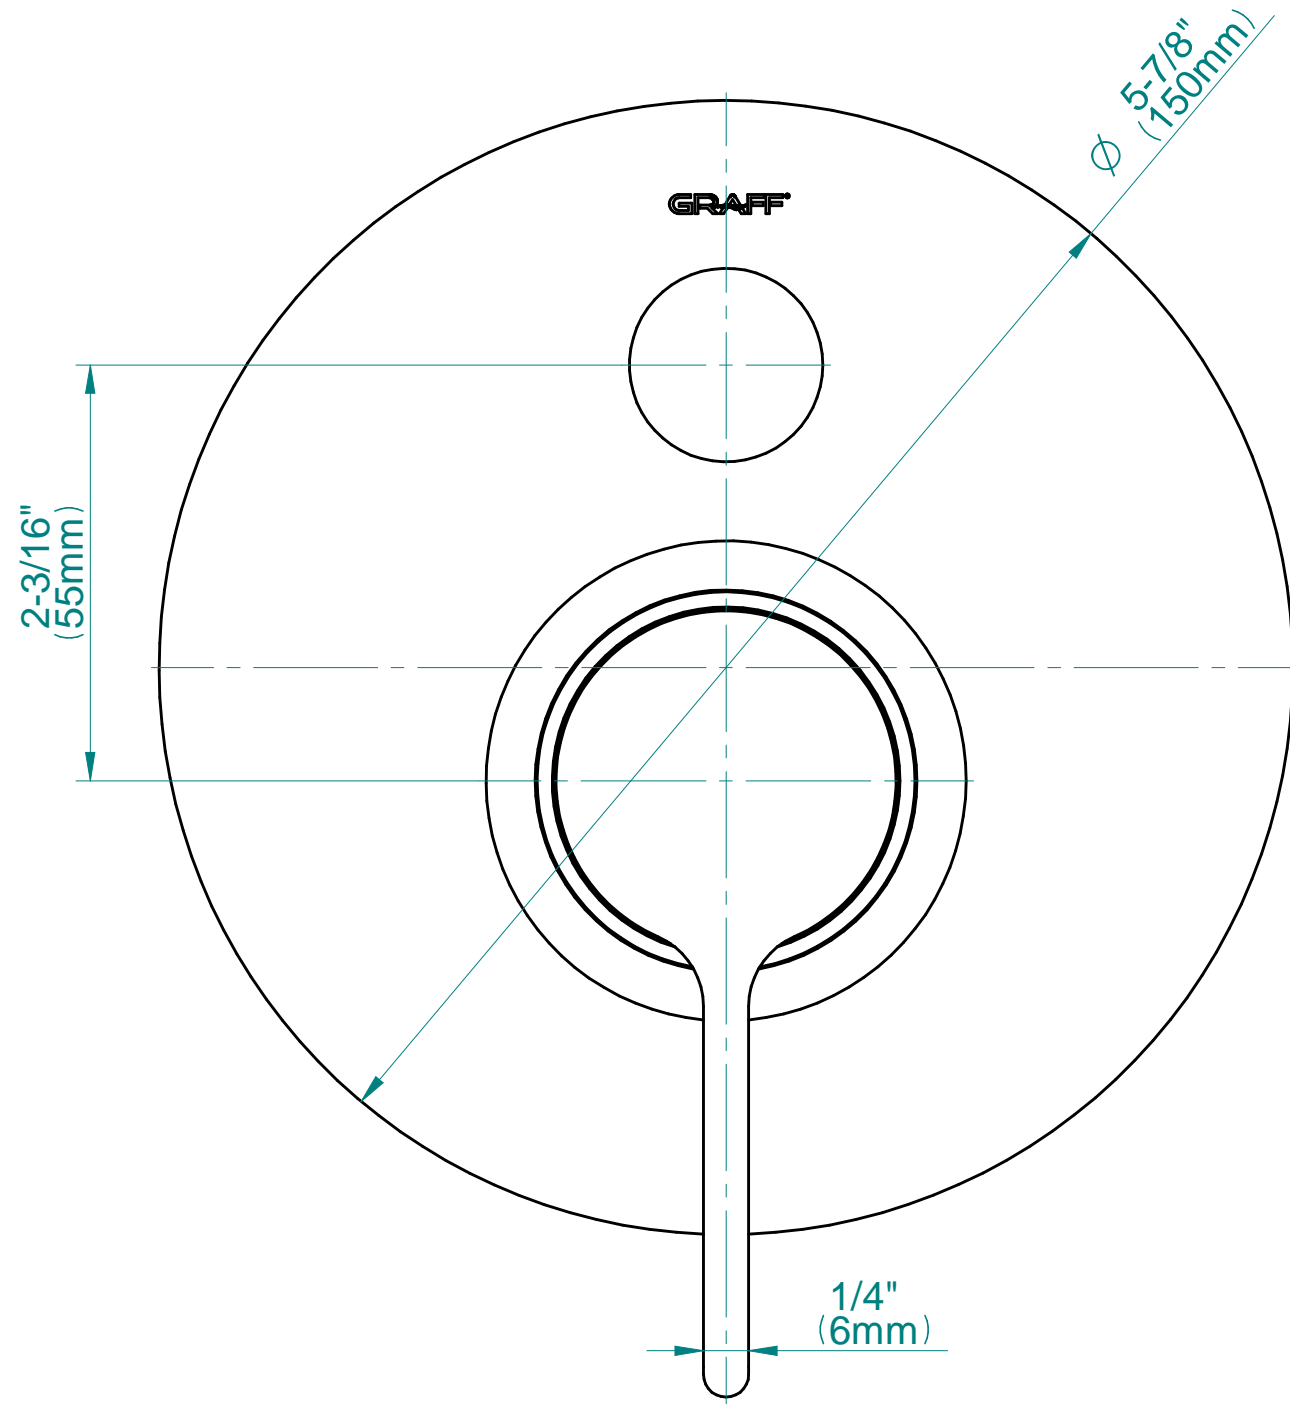

BATHROOM
Pressure Balancing Shower
System - Shower with
Handshower
G-7278-LM46S

GRAFF®

Information

- 1/2" pressure balancing valve with diverter and trim
- 8" showerhead with 12" wall-mounted shower arm
- Showerhead features no-clog, easy-clean spray nozzles
- Handshower set with wall bracket and 59" hose (PVD finishes use 59" flex hose)
- Optional extension kit
- Flow rates: showerhead ≤ 1.8 max gpm, handshower ≤ 1.5 max gpm
- CALGreen

Finishes

G-7055

1/2" Rough Valve w/Diverter

Product Features

- Anti-scald protection
- 1/2" universal inlets/outlets with male threads
- Built-in service stops
- Push-button diverter
- For use with tub & shower configuration
- Supplied with protective plastic guard

www.graff-faucets.com | phone: 800-954-4723

BATHROOM
Terra Pressure Balancing Valve
Trim with Handle and Diverter
G-7080-LM46S-T

GRAFF®

Information

- Single metal handle
- Decorative trim plate
- Includes push-button diverter
- Use with G-7055 Pressure Balancing Rough Valve
- ADA

Finishes

G-7080-LM46S

TERRA Series

Wall min 1-7/16" (37mm)
Wall max 2-1/4" (57 mm)

Information

- 1/4" thick
- 169 no-clog, easy-clean rubber spray nozzles
- Recommended use with ceiling shower arm
- Recommended for use at no more than 10 degrees tilt
- Showerhead flow rate ≤ 1.8 max gpm
- CALGreen