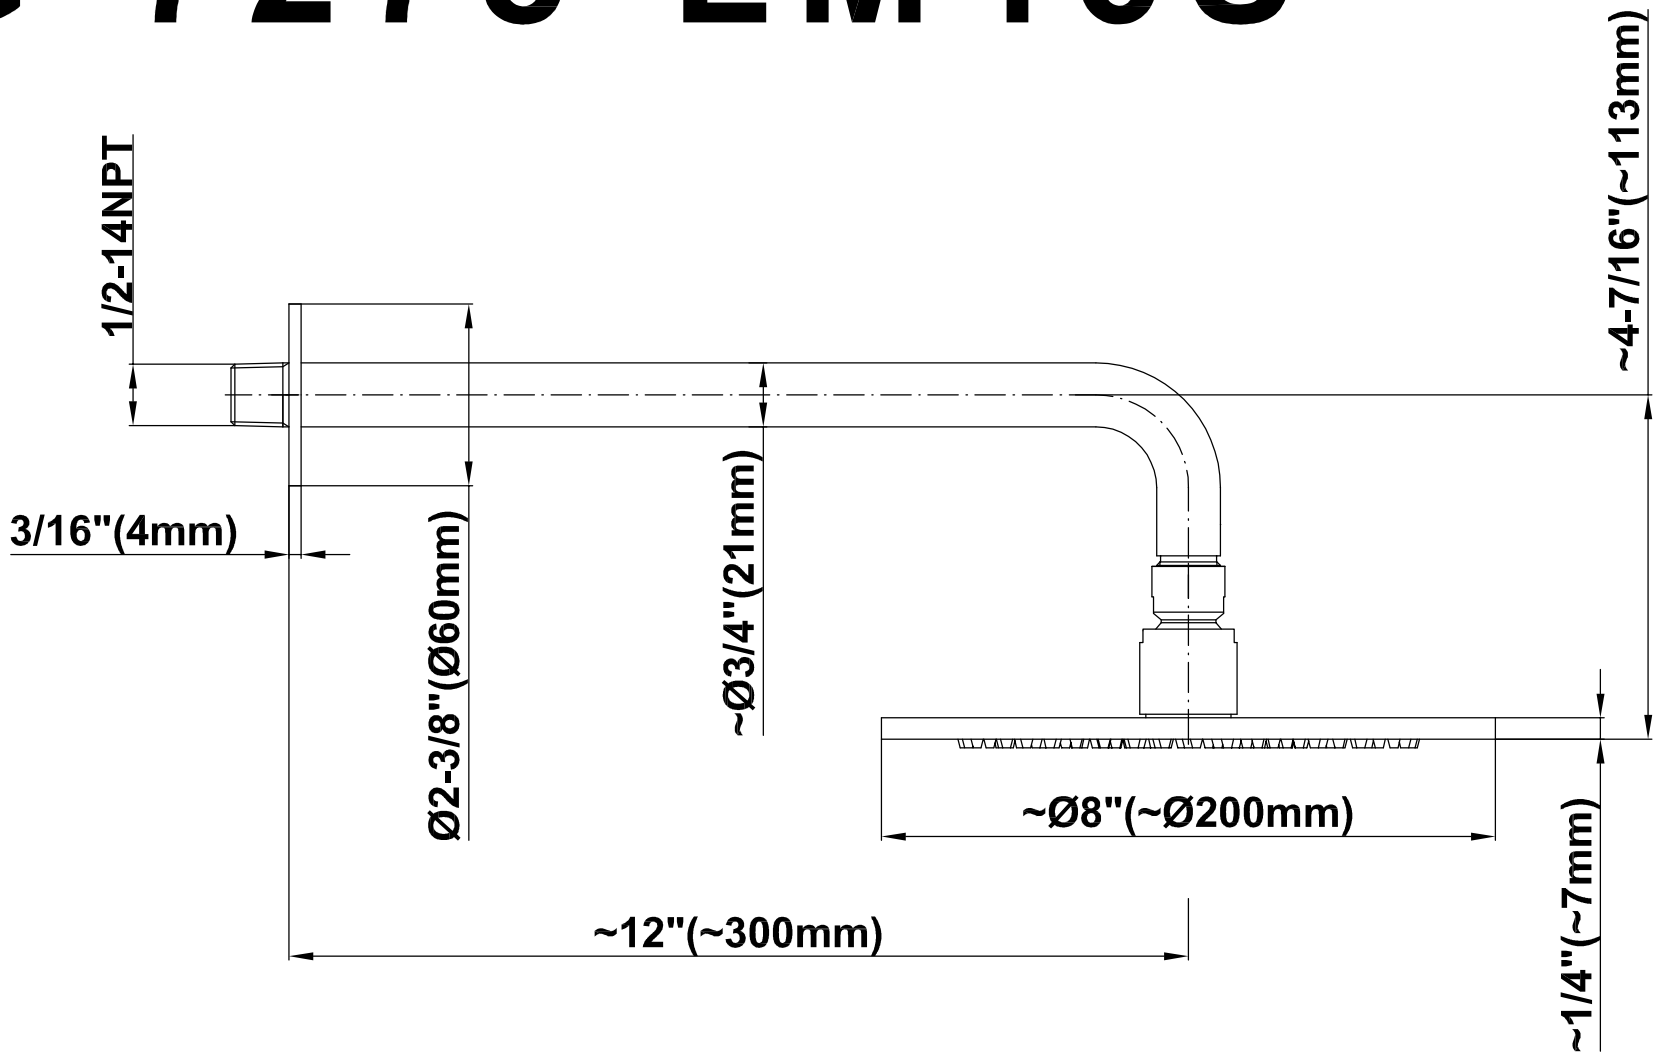

BATHROOM
Pressure Balancing Shower
System - Shower with
Handshower
G-7278-LM46S

GRAFF®

Information

- 1/2" pressure balancing valve with diverter and trim
- 8" showerhead with 12" wall-mounted shower arm
- Showerhead features no-clog, easy-clean spray nozzles
- Handshower set with wall bracket and 59" hose (PVD finishes use 59" flex hose)
- Optional extension kit
- Flow rates: showerhead ≤ 1.8 max gpm, handshower ≤ 1.5 max gpm
- CALGreen

G-7278-LM46S

BATHROOM
Concealed Pressure Balancing
Valve Rough w/Diverter
G-7055

GRAFF[®]

Information

- Anti-scald protection
- 1/2" universal inlets/outlets with male threads
- Built-in service stops
- Push-button diverter
- For use with tub & shower configuration
- Supplied with protective plastic guard

Finishes

G-7080-LM46S

TERRA Series

Wall min 1-7/16" (37mm)
Wall max 2-1/4" (57 mm)

Information

- 1/4" thick
- 169 no-clog, easy-clean rubber spray nozzles
- Recommended use with ceiling shower arm
- Recommended for use at no more than 10 degrees tilt
- Showerhead flow rate ≤ 1.8 max gpm
- CALGreen