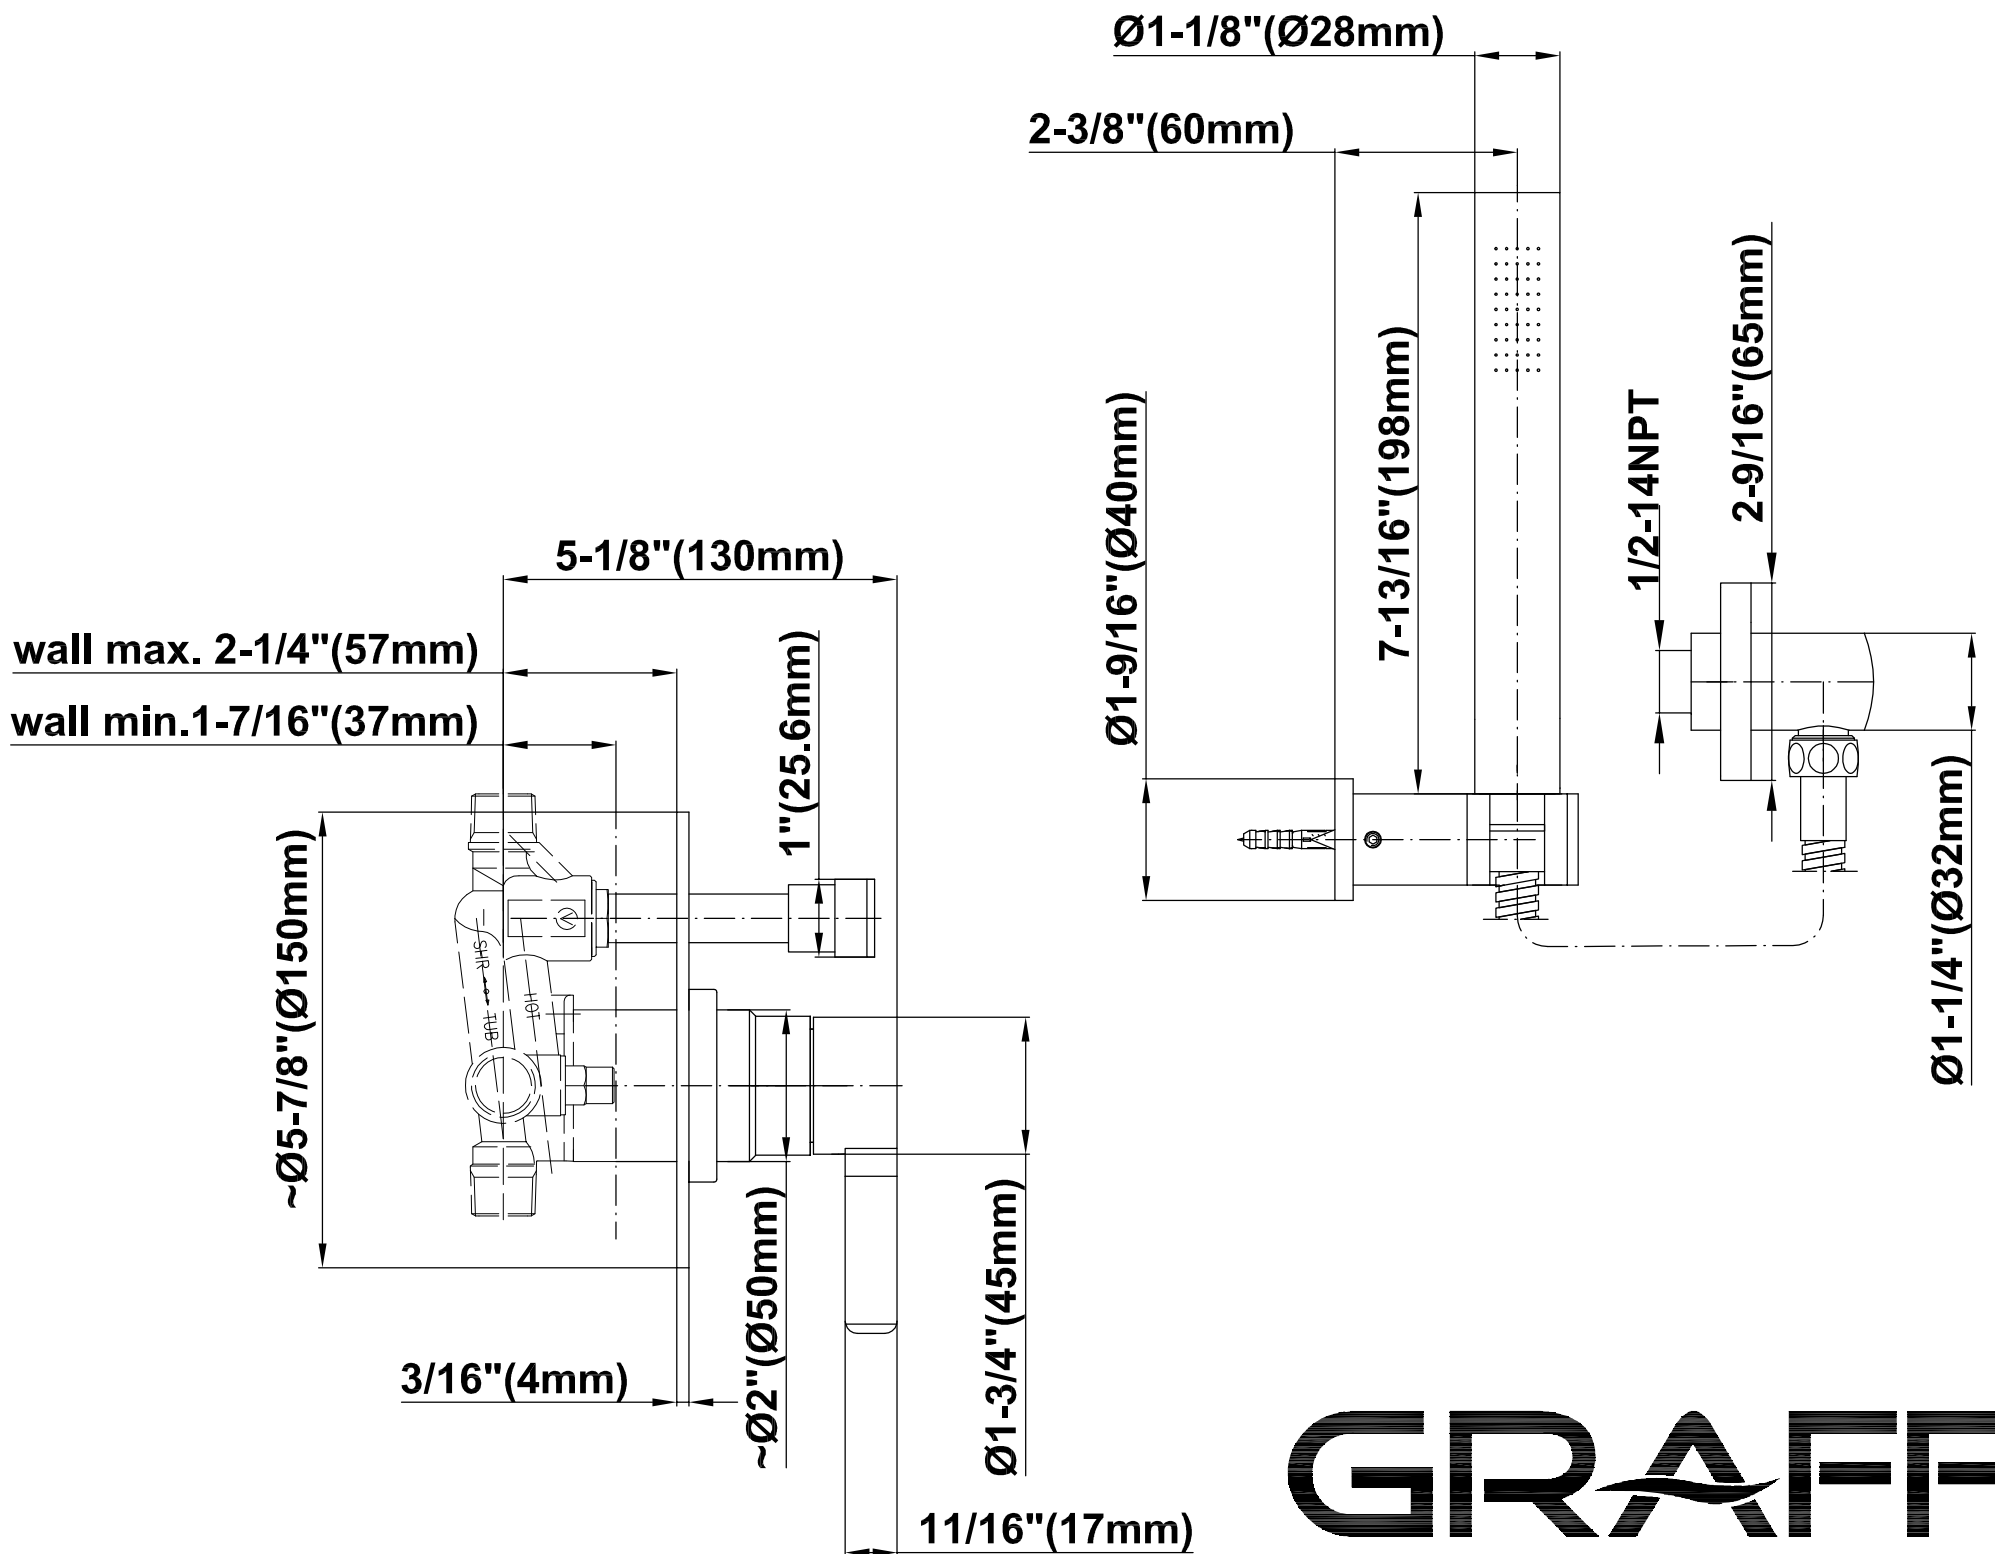

BATHROOM
Pressure Balancing Shower
System - Shower with
Handshower
G-7278-LM46S

GRAFF®

Information

- 1/2" pressure balancing valve with diverter and trim
- 8" showerhead with 12" wall-mounted shower arm
- Showerhead features no-clog, easy-clean spray nozzles
- Handshower set with wall bracket and 59" hose (PVD finishes use 59" flex hose)
- Optional extension kit
- Flow rates: showerhead ≤ 1.8 max gpm, handshower ≤ 1.5 max gpm
- CALGreen

G-7278-LM46S

BATHROOM
Concealed Pressure Balancing
Valve Rough w/Diverter
G-7055

GRAFF[®]

Information

- Anti-scald protection
- 1/2" universal inlets/outlets with male threads
- Built-in service stops
- Push-button diverter
- For use with tub & shower configuration
- Supplied with protective plastic guard

Finishes

G-7055

1/2" Rough Valve w/Diverter

Product Features

- Anti-scald protection
- 1/2" universal inlets/outlets with male threads
- Built-in service stops
- Push-button diverter
- For use with tub & shower configuration
- Supplied with protective plastic guard