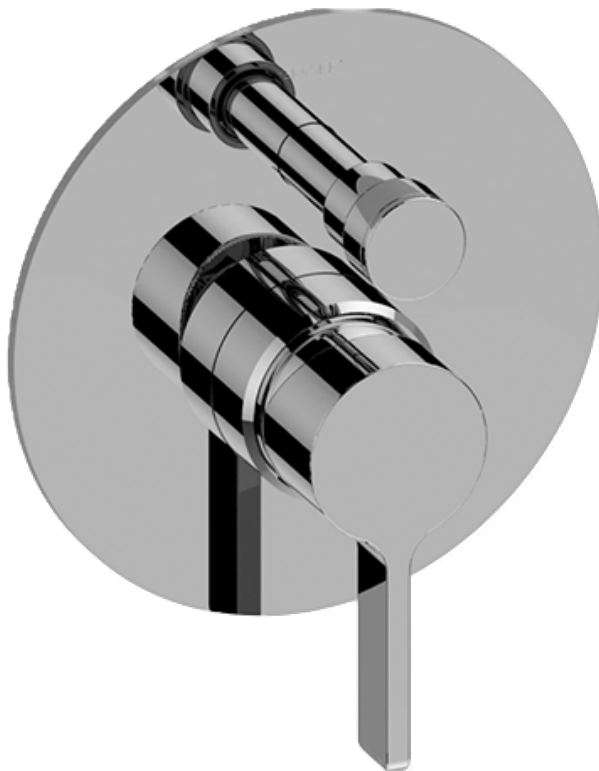

BATHROOM
Pressure Balancing Shower
System - Shower with
Handshower
G-7278-LM46S

GRAFF®

Information

- 1/2" pressure balancing valve with diverter and trim
- 8" showerhead with 12" wall-mounted shower arm
- Showerhead features no-clog, easy-clean spray nozzles
- Handshower set with wall bracket and 59" hose (PVD finishes use 59" flex hose)
- Optional extension kit
- Flow rates: showerhead ≤ 1.8 max gpm, handshower ≤ 1.5 max gpm
- CALGreen

G-7278-LM46S

BATHROOM
Concealed Pressure Balancing
Valve Rough w/Diverter
G-7055

GRAFF[®]

Information

- Anti-scald protection
- 1/2" universal inlets/outlets with male threads
- Built-in service stops
- Push-button diverter
- For use with tub & shower configuration
- Supplied with protective plastic guard

Finishes

G-7055

1/2" Rough Valve w/Diverter

Product Features

- Anti-scald protection
- 1/2" universal inlets/outlets with male threads
- Built-in service stops
- Push-button diverter
- For use with tub & shower configuration
- Supplied with protective plastic guard

www.graff-faucets.com | phone: 800-954-4723

BATHROOM
Terra Pressure Balancing Valve
Trim with Handle and Diverter
G-7080-LM46S-T

GRAFF®

Information

- Single metal handle
- Decorative trim plate
- Includes push-button diverter
- Use with G-7055 Pressure Balancing Rough Valve
- ADA