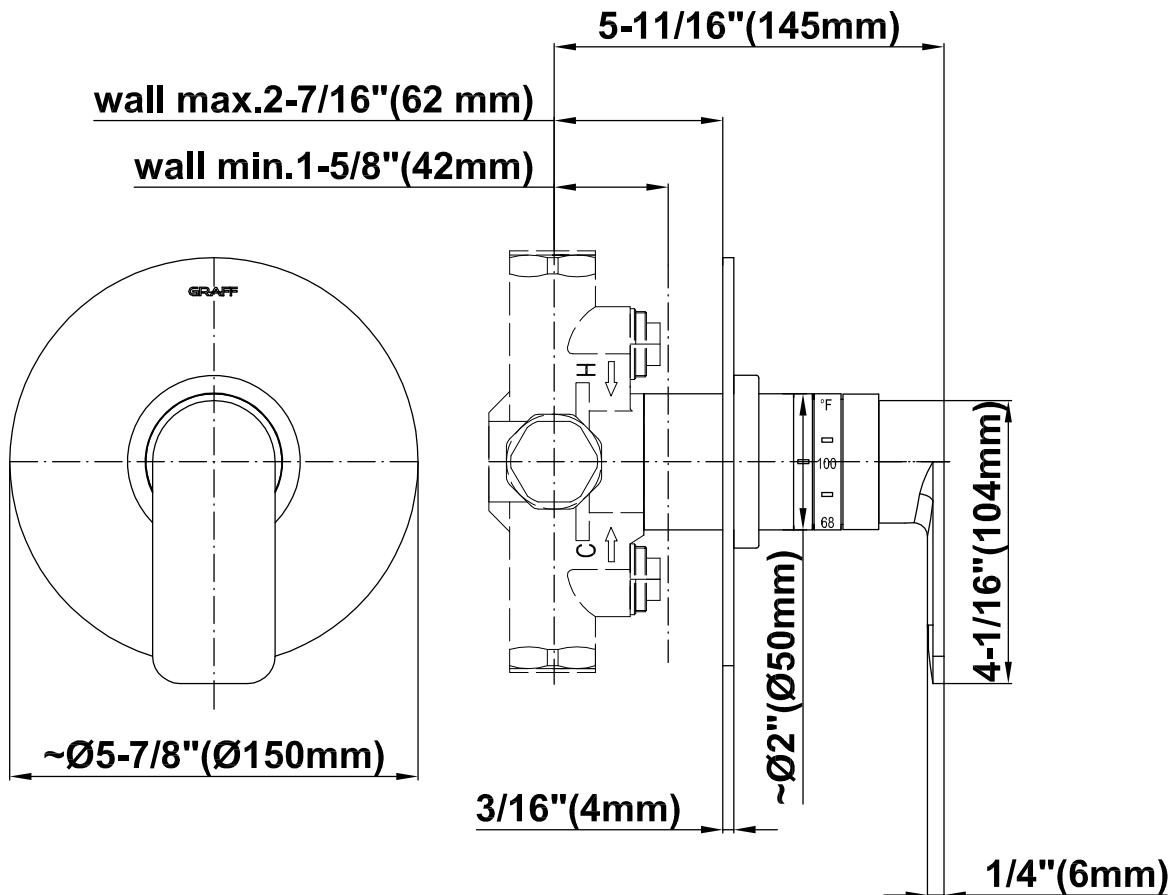

The measurements shown are for reference only. Products and specifications shown are subject to change without notice. Revised 07/2012.

www.graff-faucets.com | phone: 800-959-4723