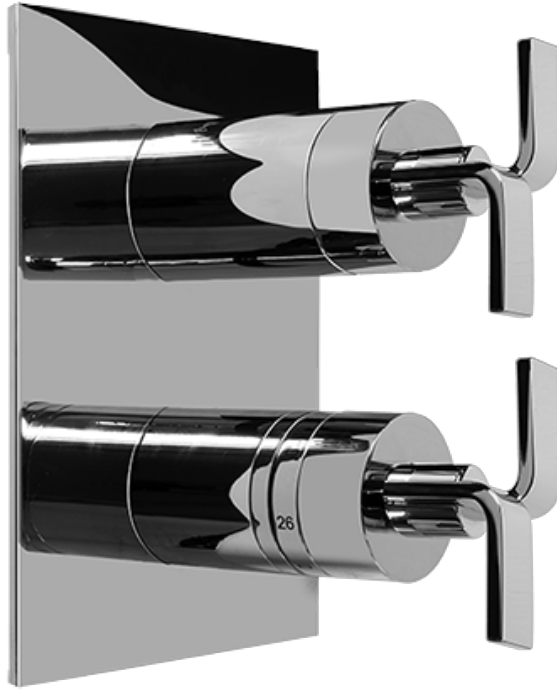

SHOWER
Immersion SOLID Trim Plate
w/Handle
G-8046-C9S-T

GRAFF®

Information

- Two metal handles
- Decorative trim plate
- Use with G-8010 thermostatic stop/volume control rough valve
- To complete package, you must order rough valve
- ADA

Finishes

Polished
Chrome

Steelnox®
(Satin Nickel)

G-8046