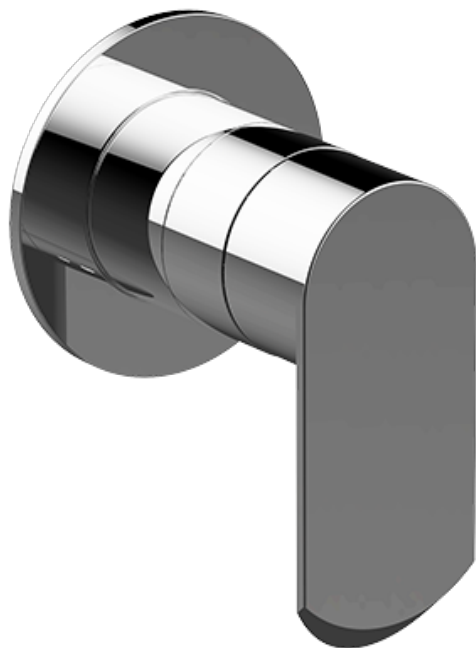

SHOWER
Phase Stop/Volume Control Valve
Trim with Handle
G-8093-LM45S-T

GRAFF[®]

Information

- Single metal handle and decorative trim plate
- Use with G-8070 or G-8075 thermostatic stop/volume control rough valve
- ADA

Finishes

Brushed
Nickel

Olive Bronze

Polished
Chrome

Polished
Nickel

G-8093-LM45S

Phase Collection

Stop/Volume Control Valve Trim with Handle

GRAFF[®]
CUTTING EDGE DESIGN

Product Features

- Single metal handle and decorative trim plate
- Use with G-8070 or G-8075 thermostatic stop/volume control rough valve

Available Finishes

- Polished Chrome
G-8093-LM45S-PC
- Brushed Nickel
G-8093-LM45S-BNi
- Polished Nickel
G-8093-LM45S-PN
- Olive Bronze™
G-8093-LM45S-OB*