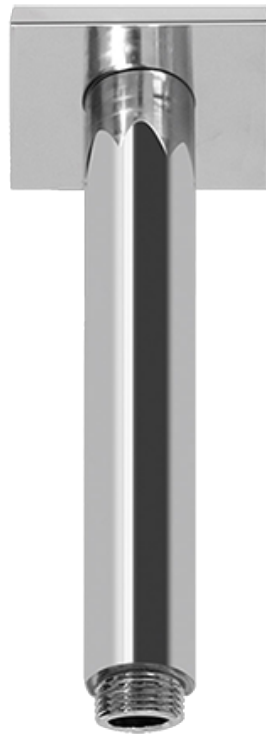

SHOWER
 Contemporary 6" Ceiling Shower
 Arm
G-8537

Information

- Includes arm and solid square flange
- 1/2" NPT male thread inlet
- For use with all showerheads

Finishes

G-8537

Contemporary 6" Ceiling Shower Arm

Product Features

- Includes arm and solid square flange
- 1/2" NPT male thread inlet
- For use with all showerheads

Available Finishes

- Polished Chrome
G-8537-PC
- Steelnox[®]
G-8537-SN

Warranty

- Limited lifetime warranty