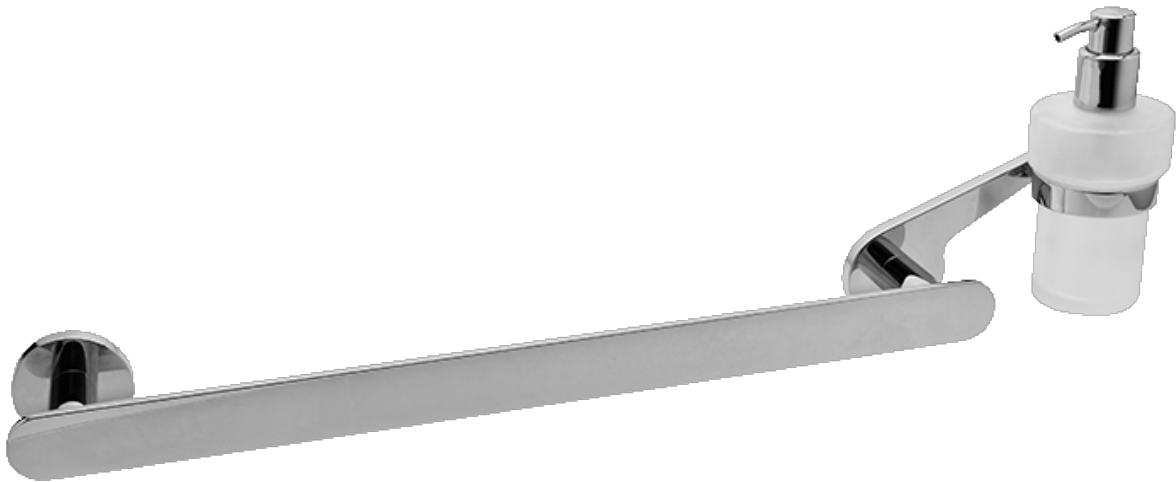

BATHROOM
Towel Bar & Soap/Lotion
Dispenser
G-9211

GRAFF®

Finishes

G-9211
Sento Collection
Towel Bar & Wall-Mounted Soap/Lotion Dispenser

Available Finishes

- Polished Chrome G-9211-PC
- Steelnox® G-9211-SN
- Olive Bronze G-9211-OB
- Polished Nickel G-9211-PN
- Architectural Black G-9211-BK
- Architectural White G-9211-WT