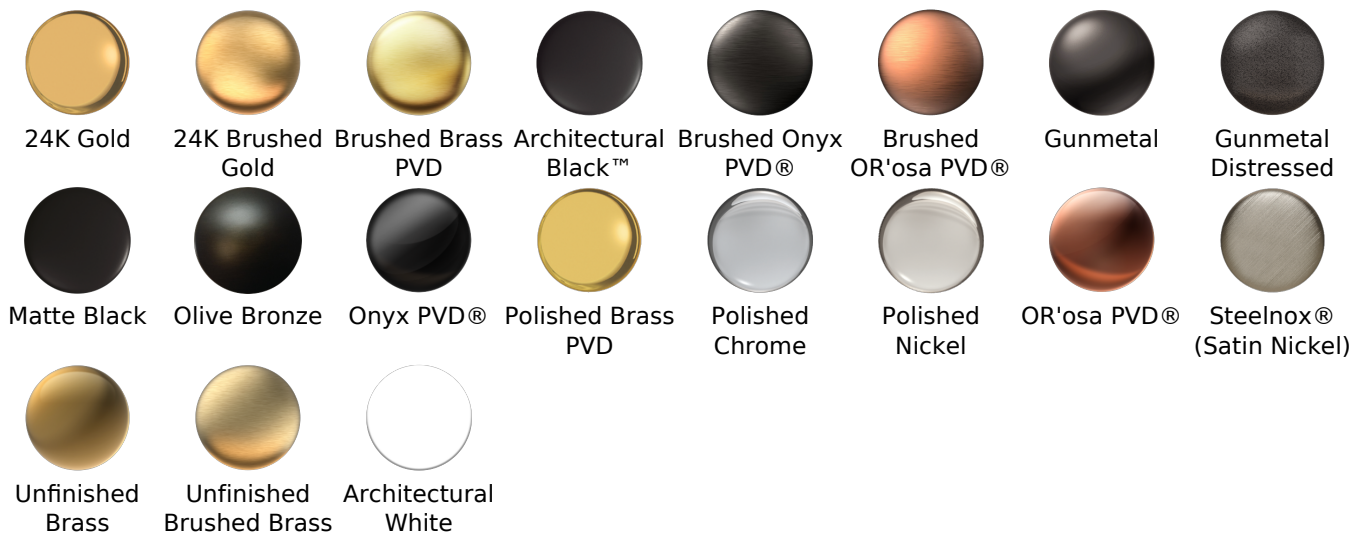

BATHROOM
Towel Bar & Soap/Lotion
Dispenser
G-9211

GRAFF®

Finishes

G-9211
Sento Collection
Towel Bar & Wall-Mounted Soap/Lotion Dispenser

Available Finishes

- Polished Chrome G-9211-PC
- Steelnox® G-9211-SN
- Olive Bronze G-9211-OB
- Polished Nickel G-9211-PN
- Architectural Black G-9211-BK
- Architectural White G-9211-WT