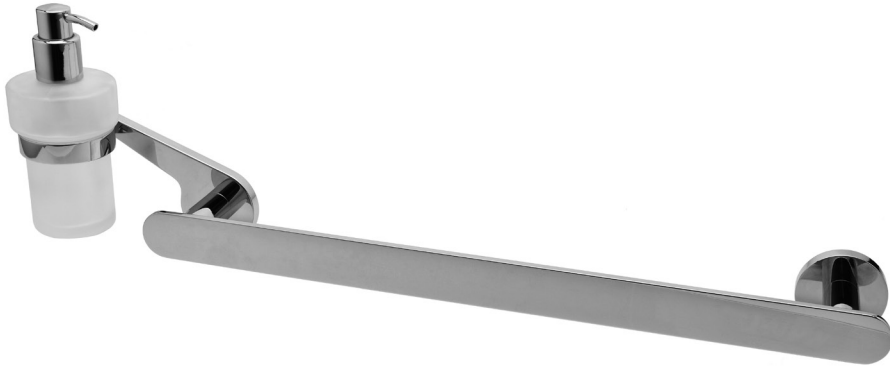

BATHROOM
Towel Bar & Soap/Lotion
Dispenser
G-9211

GRAFF®

Finishes

G-9211
Sento Collection
Towel Bar & Wall-Mounted Soap/Lotion Dispenser

Available Finishes

- Polished Chrome G-9211-PC
- Steelnox® G-9211-SN
- Olive Bronze G-9211-OB
- Polished Nickel G-9211-PN
- Architectural Black G-9211-BK
- Architectural White G-9211-WT