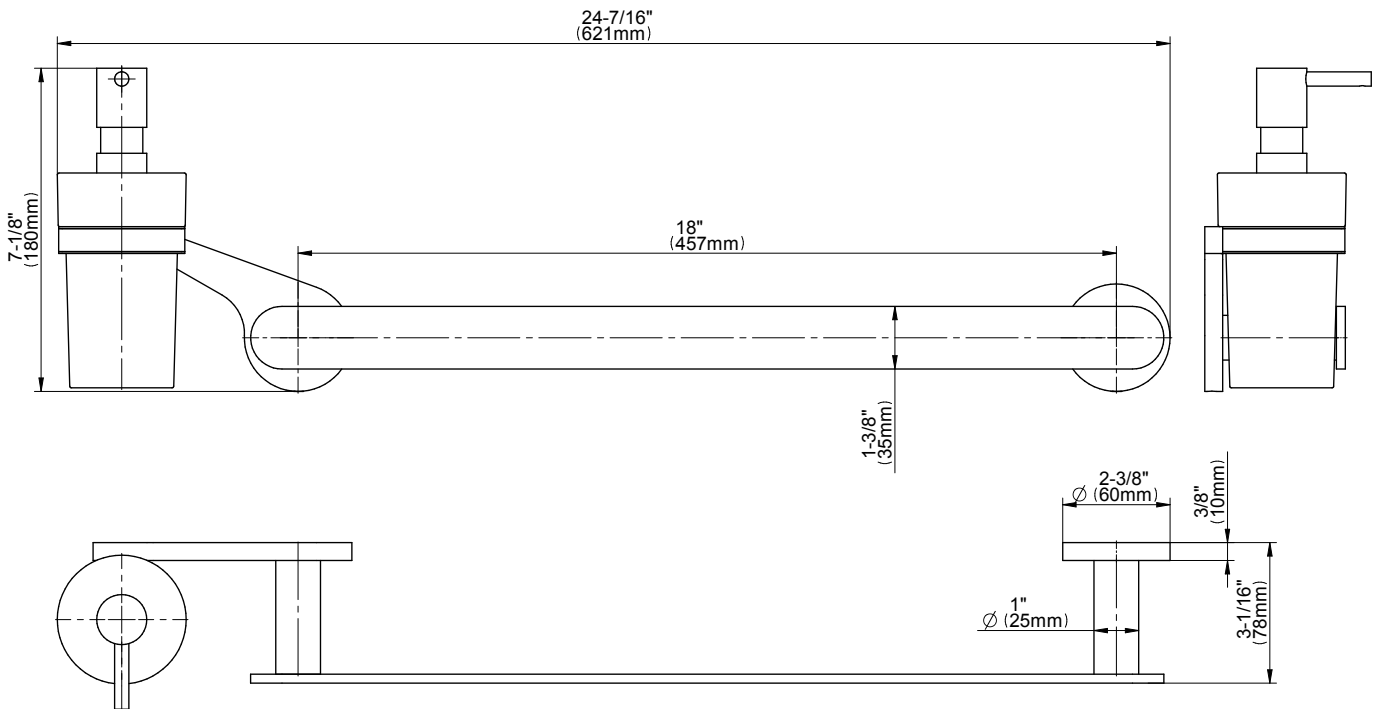

The measurements shown are for reference only. Products and specifications shown are subject to change without notice. Revised 10/2012.

www.graff-faucets.com | phone: 800-954-4723