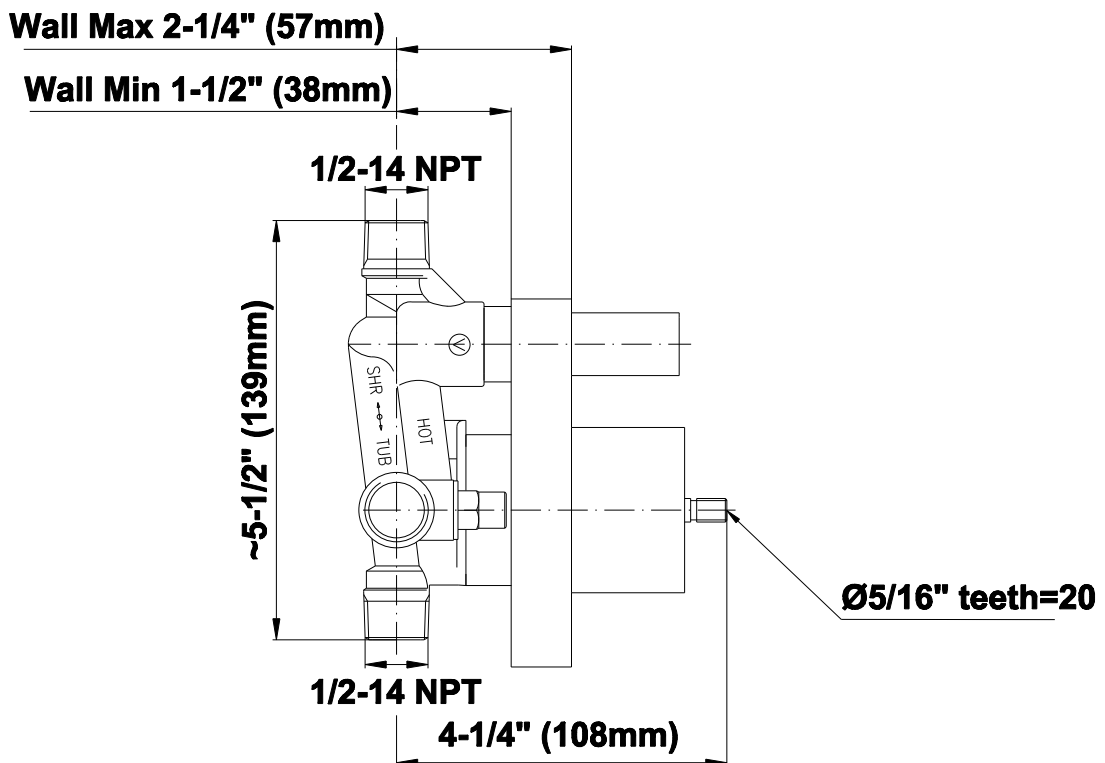

SHOWER
Pressure Balancing Shower
System - Shower with
Handshower
G-7295-LM39S

GRAFF®

Information

- 1/2" pressure balancing valve with diverter and trim
- 8" showerhead with 12" wall-mounted shower arm
- Showerhead features no-clog, easy-clean spray nozzles
- Handshower set with wall bracket and 59" hose (PVD finishes use 59" flex hose)
- Optional extension kit
- Flow rates: showerhead ≤ 1.8 max gpm, handshower ≤ 1.5 max gpm
- ADA
- CALGreen

Warranty

- Limited lifetime warranty

For complete warranty information go to www.graff-faucets.com/en-nam/warranty

SHOWER
Qubic Tre SOLID Trim Plate
w/Handle
G-7090-LM39S-T

GRAFF®

Information

- Single metal lever handle
- Decorative trim plate
- Includes push-button diverter
- Use with G-7055 pressure balancing rough valve for shower and tub configurations
- To complete package, you must order rough valve
- ADA

Finishes

G-7090

SHOWER
8" Square Brass Showerhead
G-8438

GRAFF®

Information

- 1/4" thick
- 144 no-clog, easy-clean rubber spray nozzles
- Recommended use with ceiling shower arm
- Recommended for use at no more than 10 degrees tilt
- Showerhead flow rate ≤ 1.8 max gpm
- CALGreen