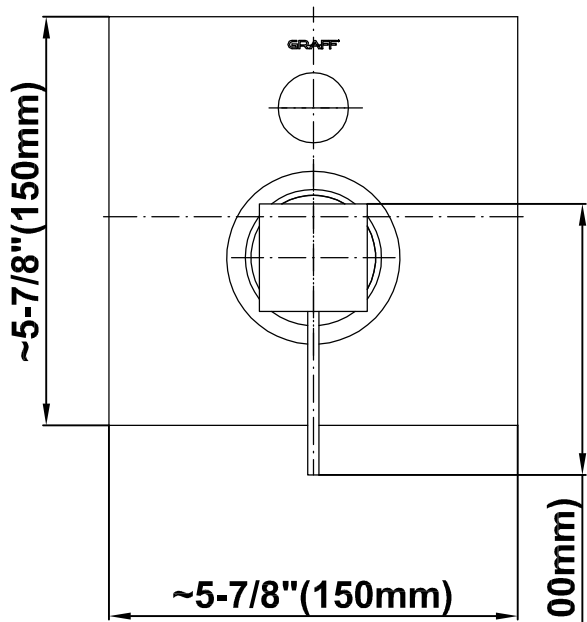

SHOWER
Pressure Balancing Shower
System - Shower with
Handshower
G-7295-LM39S

GRAFF®

Information

- 1/2" pressure balancing valve with diverter and trim
- 8" showerhead with 12" wall-mounted shower arm
- Showerhead features no-clog, easy-clean spray nozzles
- Handshower set with wall bracket and 59" hose (PVD finishes use 59" flex hose)
- Optional extension kit
- Flow rates: showerhead ≤ 1.8 max gpm, handshower ≤ 1.5 max gpm
- ADA
- CALGreen

G-7295-LM39S

SHOWER
Concealed Pressure Balancing
Valve Rough w/Diverter
G-7055

GRAFF®

Information

- Anti-scald protection
- 1/2" universal inlets/outlets with male threads
- Built-in service stops
- Push-button diverter
- For use with tub & shower configuration
- Supplied with protective plastic guard

Finishes

G-7090

SHOWER
8" Square Brass Showerhead
G-8438

GRAFF®

Information

- 1/4" thick
- 144 no-clog, easy-clean rubber spray nozzles
- Recommended use with ceiling shower arm
- Recommended for use at no more than 10 degrees tilt
- Showerhead flow rate ≤ 1.8 max gpm
- CALGreen