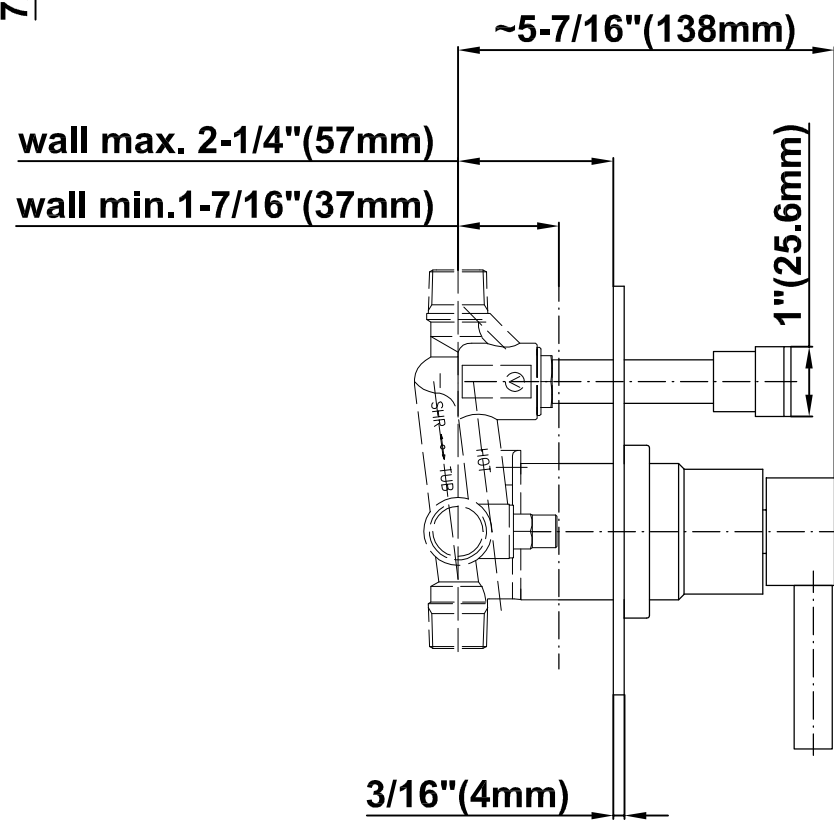

SHOWER
Pressure Balancing Shower
System - Shower with
Handshower
G-7295-LM39S

GRAFF®

Information

- 1/2" pressure balancing valve with diverter and trim
- 8" showerhead with 12" wall-mounted shower arm
- Showerhead features no-clog, easy-clean spray nozzles
- Handshower set with wall bracket and 59" hose (PVD finishes use 59" flex hose)
- Optional extension kit
- Flow rates: showerhead ≤ 1.8 max gpm, handshower ≤ 1.5 max gpm
- ADA
- CALGreen

G-7295-LM39S

SHOWER
Concealed Pressure Balancing
Valve Rough w/Diverter
G-7055

GRAFF®

Information

- Anti-scald protection
- 1/2" universal inlets/outlets with male threads
- Built-in service stops
- Push-button diverter
- For use with tub & shower configuration
- Supplied with protective plastic guard

Finishes

G-7090

SHOWER
8" Square Brass Showerhead
G-8438

GRAFF®

Information

- 1/4" thick
- 144 no-clog, easy-clean rubber spray nozzles
- Recommended use with ceiling shower arm
- Recommended for use at no more than 10 degrees tilt
- Showerhead flow rate ≤ 1.8 max gpm
- CALGreen