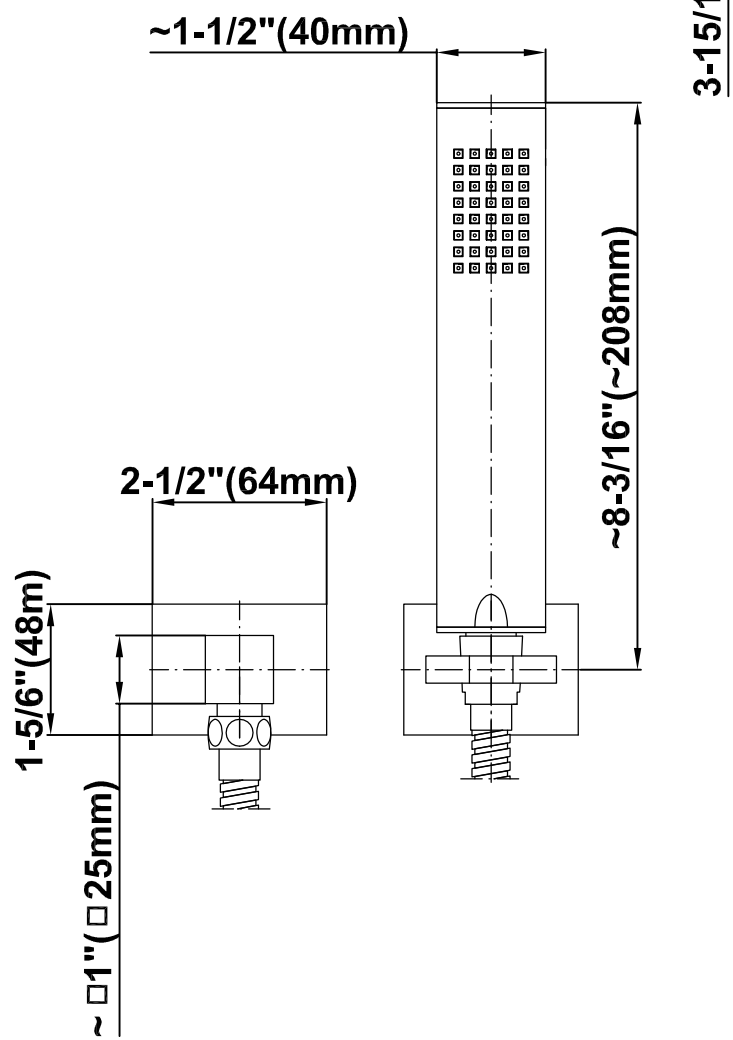

SHOWER
Pressure Balancing Shower
System - Shower with
Handshower
G-7295-LM39S

GRAFF®

Information

- 1/2" pressure balancing valve with diverter and trim
- 8" showerhead with 12" wall-mounted shower arm
- Showerhead features no-clog, easy-clean spray nozzles
- Handshower set with wall bracket and 59" hose (PVD finishes use 59" flex hose)
- Optional extension kit
- Flow rates: showerhead ≤ 1.8 max gpm, handshower ≤ 1.5 max gpm
- ADA
- CALGreen

G-7295-LM39S

SHOWER
Concealed Pressure Balancing
Valve Rough w/Diverter
G-7055

GRAFF®

Information

- Anti-scald protection
- 1/2" universal inlets/outlets with male threads
- Built-in service stops
- Push-button diverter
- For use with tub & shower configuration
- Supplied with protective plastic guard

Finishes

G-7090

SHOWER
8" Square Brass Showerhead
G-8438

GRAFF®

Information

- 1/4" thick
- 144 no-clog, easy-clean rubber spray nozzles
- Recommended use with ceiling shower arm
- Recommended for use at no more than 10 degrees tilt
- Showerhead flow rate ≤ 1.8 max gpm
- CALGreen