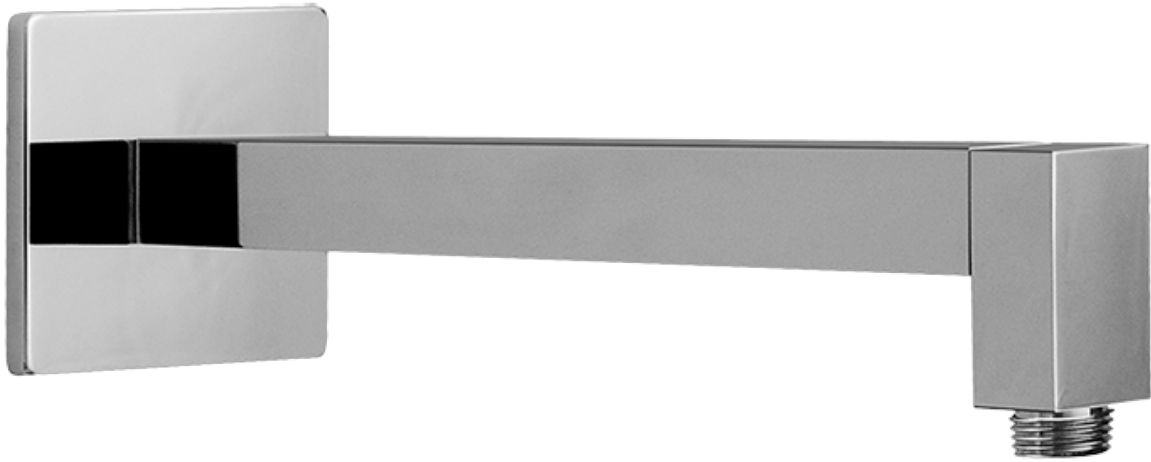

G-7295-LM39S

SHOWER
Concealed Pressure Balancing
Valve Rough w/Diverter
G-7055

GRAFF®

Information

- Anti-scald protection
- 1/2" universal inlets/outlets with male threads
- Built-in service stops
- Push-button diverter
- For use with tub & shower configuration
- Supplied with protective plastic guard

Polished
Nickel

Steelnox®
(Satin Nickel)

Architectural
White

G-7055

1/2" Rough Valve w/Diverter

Product Features

- Anti-scald protection
- 1/2" universal inlets/outlets with male threads
- Built-in service stops
- Push-button diverter
- For use with tub & shower configuration
- Supplied with protective plastic guard

Finishes

G-8438

Aqua-Sense Collection
Contemporary 8" Square Showerhead

Product Features

- 1/4" thick
- 144 no-clog, easy-clean rubber spray nozzles
- Showerhead flow rate ≤ 1.8 max gpm

Available Finishes

- Polished Chrome
G-8438-PC
- Brushed Nickel
G-8438-PN
- Polished Nickel
G-8438-BNi
- Unfinished Brass*
G-8438-UB*
- Steinox
G-8438-SN
- Olive Brass*
G-8438-OB*
- Architectural Black with Chrome Accents*
G-8438-PC/BK*
- Gold*
G-8438-AU*
- Brushed Gold*
G-8438-BAU

www.graff-designs.com | phone: 800-954-4723

SHOWER
Contemporary 12" Shower Arm
G-8530

GRAFF®

Information

- Includes arm and square flange
- 1/2" NPT male thread inlet
- For use with all showerheads (especially G-8438)