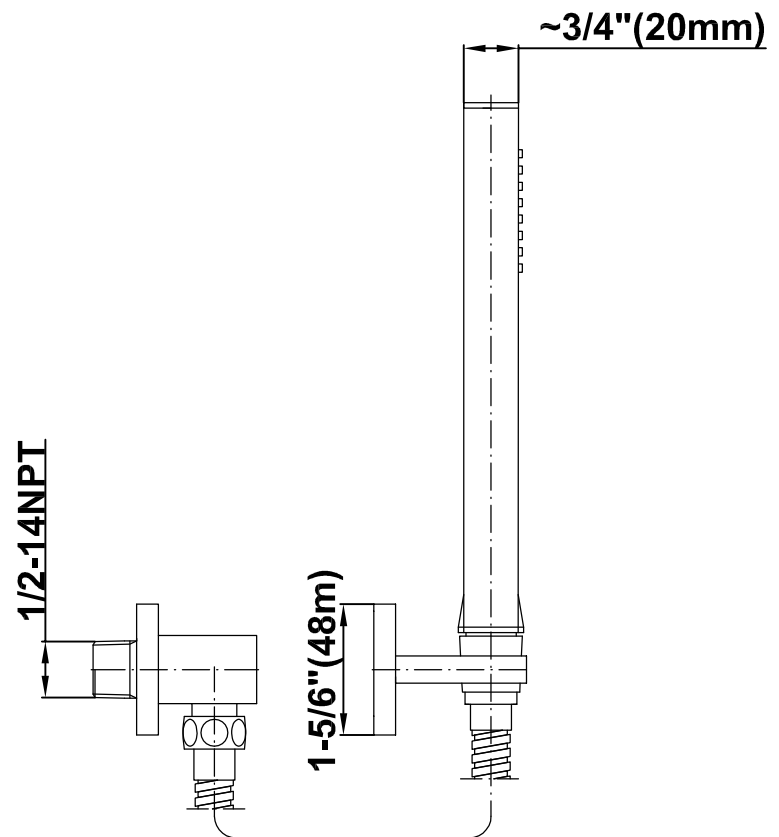

SHOWER
Pressure Balancing Shower
System - Shower with
Handshower
G-7295-LM39S

GRAFF®

Information

- 1/2" pressure balancing valve with diverter and trim
- 8" showerhead with 12" wall-mounted shower arm
- Showerhead features no-clog, easy-clean spray nozzles
- Handshower set with wall bracket and 59" hose (PVD finishes use 59" flex hose)
- Optional extension kit
- Flow rates: showerhead ≤ 1.8 max gpm, handshower ≤ 1.5 max gpm
- ADA
- CALGreen

G-7295-LM39S

SHOWER
Concealed Pressure Balancing
Valve Rough w/Diverter
G-7055

GRAFF®

Information

- Anti-scald protection
- 1/2" universal inlets/outlets with male threads
- Built-in service stops
- Push-button diverter
- For use with tub & shower configuration
- Supplied with protective plastic guard

Finishes

G-7090

SHOWER
8" Square Brass Showerhead
G-8438

GRAFF®

Information

- 1/4" thick
- 144 no-clog, easy-clean rubber spray nozzles
- Recommended use with ceiling shower arm
- Recommended for use at no more than 10 degrees tilt
- Showerhead flow rate ≤ 1.8 max gpm
- CALGreen