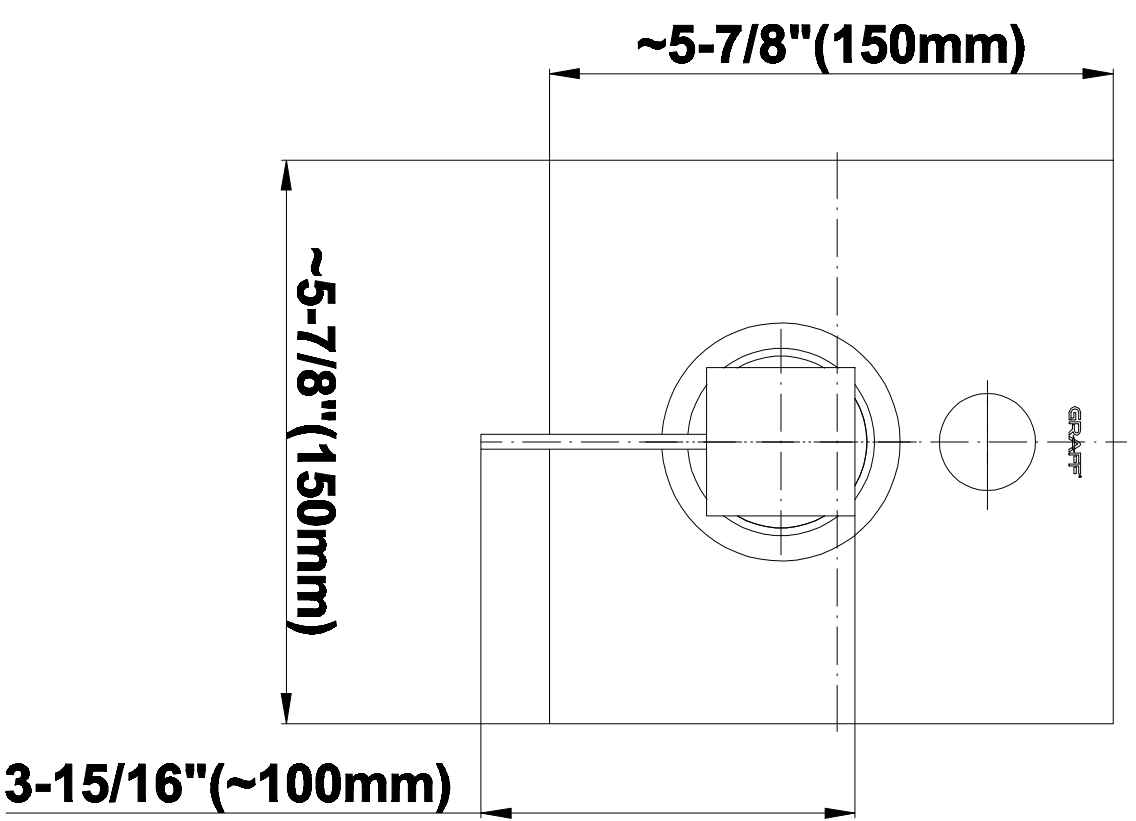

SHOWER
Pressure Balancing Shower
System - Shower with
Handshower
G-7295-LM39S

GRAFF®

Information

- 1/2" pressure balancing valve with diverter and trim
- 8" showerhead with 12" wall-mounted shower arm
- Showerhead features no-clog, easy-clean spray nozzles
- Handshower set with wall bracket and 59" hose (PVD finishes use 59" flex hose)
- Optional extension kit
- Flow rates: showerhead ≤ 1.8 max gpm, handshower ≤ 1.5 max gpm
- ADA
- CALGreen

Warranty

- Limited lifetime warranty

For complete warranty information go to www.graff-faucets.com/en-nam/warranty

SHOWER
Qubic Tre SOLID Trim Plate
w/Handle
G-7090-LM39S-T

GRAFF®

Information

- Single metal lever handle
- Decorative trim plate
- Includes push-button diverter
- Use with G-7055 pressure balancing rough valve for shower and tub configurations
- To complete package, you must order rough valve
- ADA

Finishes

G-7090

SHOWER
8" Square Brass Showerhead
G-8438

GRAFF®

Information

- 1/4" thick
- 144 no-clog, easy-clean rubber spray nozzles
- Recommended use with ceiling shower arm
- Recommended for use at no more than 10 degrees tilt
- Showerhead flow rate ≤ 1.8 max gpm
- CALGreen