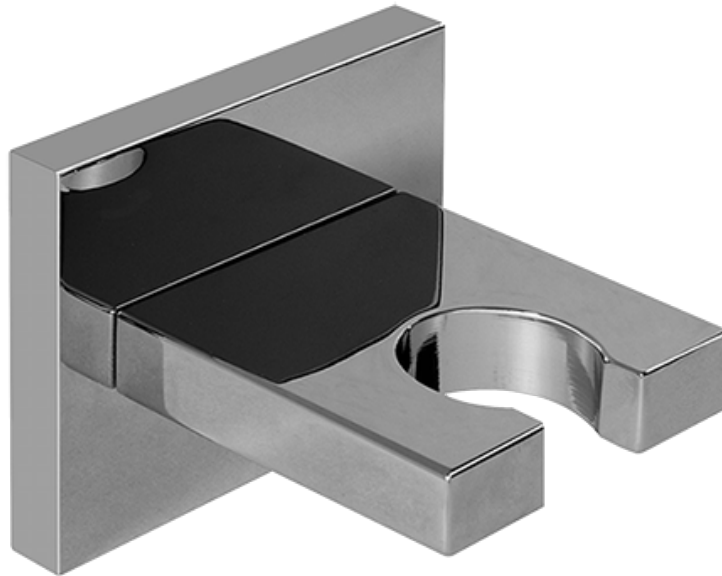

G-7295-LM39S

SHOWER
Concealed Pressure Balancing
Valve Rough w/Diverter
G-7055

GRAFF®

Information

- Anti-scald protection
- 1/2" universal inlets/outlets with male threads
- Built-in service stops
- Push-button diverter
- For use with tub & shower configuration
- Supplied with protective plastic guard

Polished
Nickel

Steelnox®
(Satin Nickel)

Architectural
White

G-7055

1/2" Rough Valve w/Diverter

Product Features

- Anti-scald protection
- 1/2" universal inlets/outlets with male threads
- Built-in service stops
- Push-button diverter
- For use with tub & shower configuration
- Supplied with protective plastic guard

Polished
Nickel

Steelnox®
(Satin Nickel)

Architectural
White

G-8530

SHOWER
59" Shower Hose
G-8605

GRAFF®

Information

- Brass spiral flexible hose with conical nut

* Special order finish- call for availability

SHOWER
Contemporary Square Wall
Bracket for Handshower
G-8632

GRAFF®

Information

- Solid brass construction

Finishes

24K Gold

24K Brushed
Gold