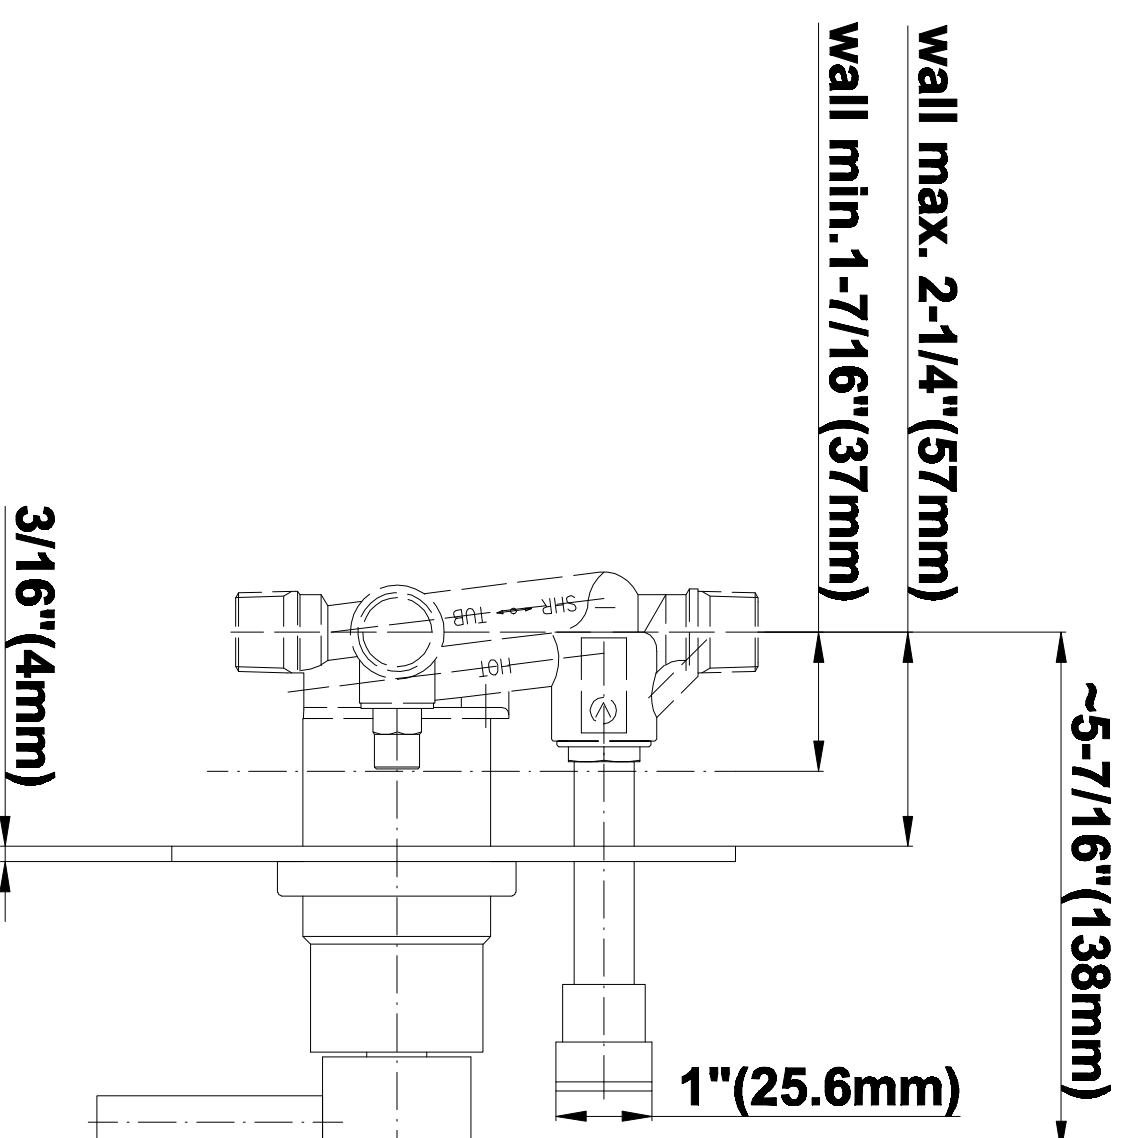

SHOWER
Pressure Balancing Shower
System - Shower with
Handshower
G-7295-LM39S

GRAFF®

Information

- 1/2" pressure balancing valve with diverter and trim
- 8" showerhead with 12" wall-mounted shower arm
- Showerhead features no-clog, easy-clean spray nozzles
- Handshower set with wall bracket and 59" hose (PVD finishes use 59" flex hose)
- Optional extension kit
- Flow rates: showerhead ≤ 1.8 max gpm, handshower ≤ 1.5 max gpm
- ADA
- CALGreen

Warranty

- Limited lifetime warranty

For complete warranty information go to www.graff-faucets.com/en-nam/warranty

SHOWER
Qubic Tre SOLID Trim Plate
w/Handle
G-7090-LM39S-T

GRAFF®

Information

- Single metal lever handle
- Decorative trim plate
- Includes push-button diverter
- Use with G-7055 pressure balancing rough valve for shower and tub configurations
- To complete package, you must order rough valve
- ADA

Finishes

G-7090

SHOWER
8" Square Brass Showerhead
G-8438

GRAFF®

Information

- 1/4" thick
- 144 no-clog, easy-clean rubber spray nozzles
- Recommended use with ceiling shower arm
- Recommended for use at no more than 10 degrees tilt
- Showerhead flow rate ≤ 1.8 max gpm
- CALGreen