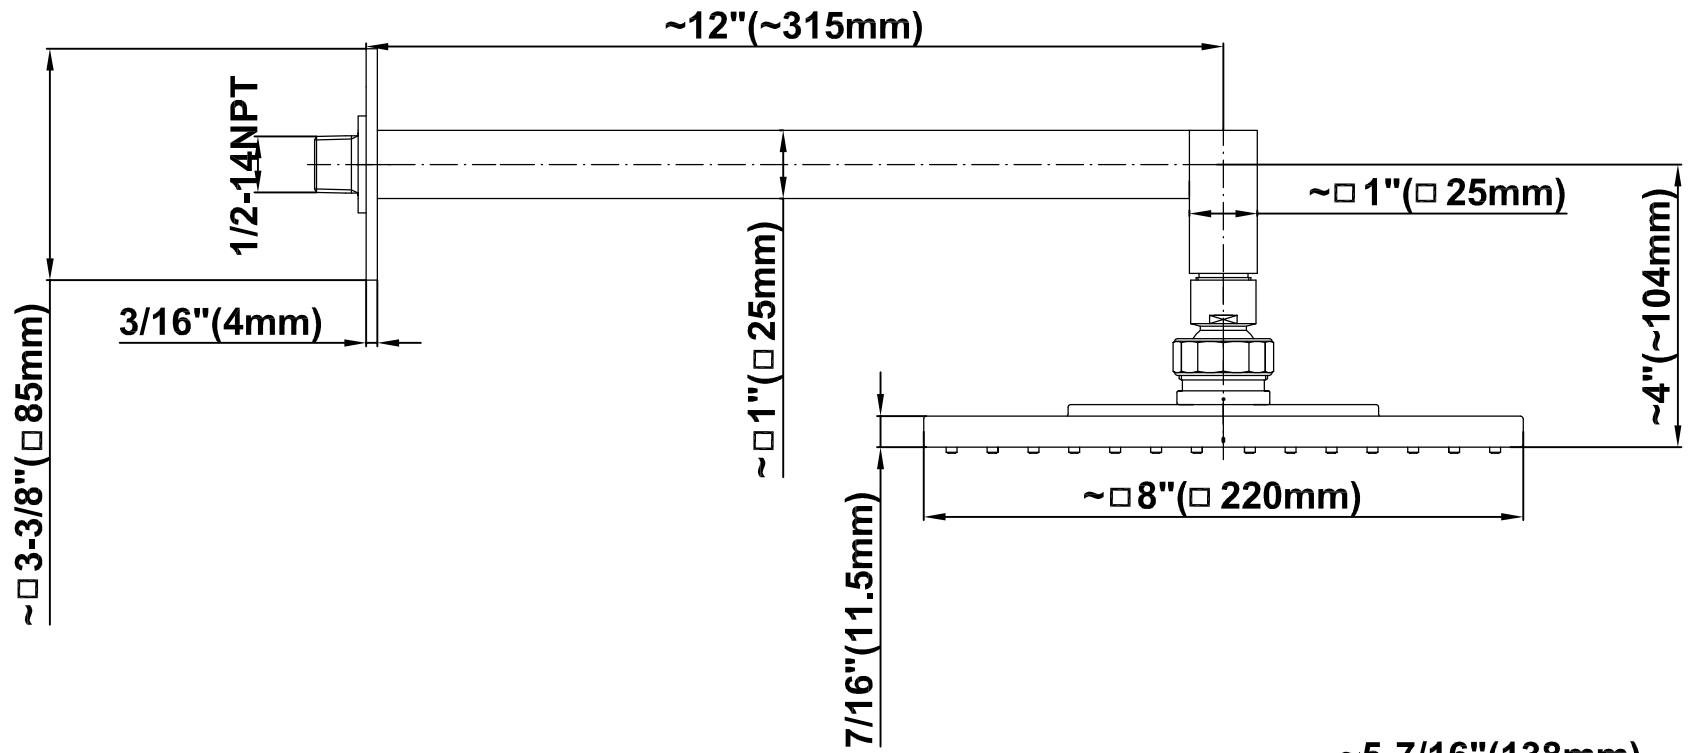

SHOWER
Pressure Balancing Shower
System - Shower with
Handshower
G-7295-LM39S

GRAFF®

Information

- 1/2" pressure balancing valve with diverter and trim
- 8" showerhead with 12" wall-mounted shower arm
- Showerhead features no-clog, easy-clean spray nozzles
- Handshower set with wall bracket and 59" hose (PVD finishes use 59" flex hose)
- Optional extension kit
- Flow rates: showerhead ≤ 1.8 max gpm, handshower ≤ 1.5 max gpm
- ADA
- CALGreen

G-7295-LM39S

SHOWER
Concealed Pressure Balancing
Valve Rough w/Diverter
G-7055

GRAFF®

Information

- Anti-scald protection
- 1/2" universal inlets/outlets with male threads
- Built-in service stops
- Push-button diverter
- For use with tub & shower configuration
- Supplied with protective plastic guard