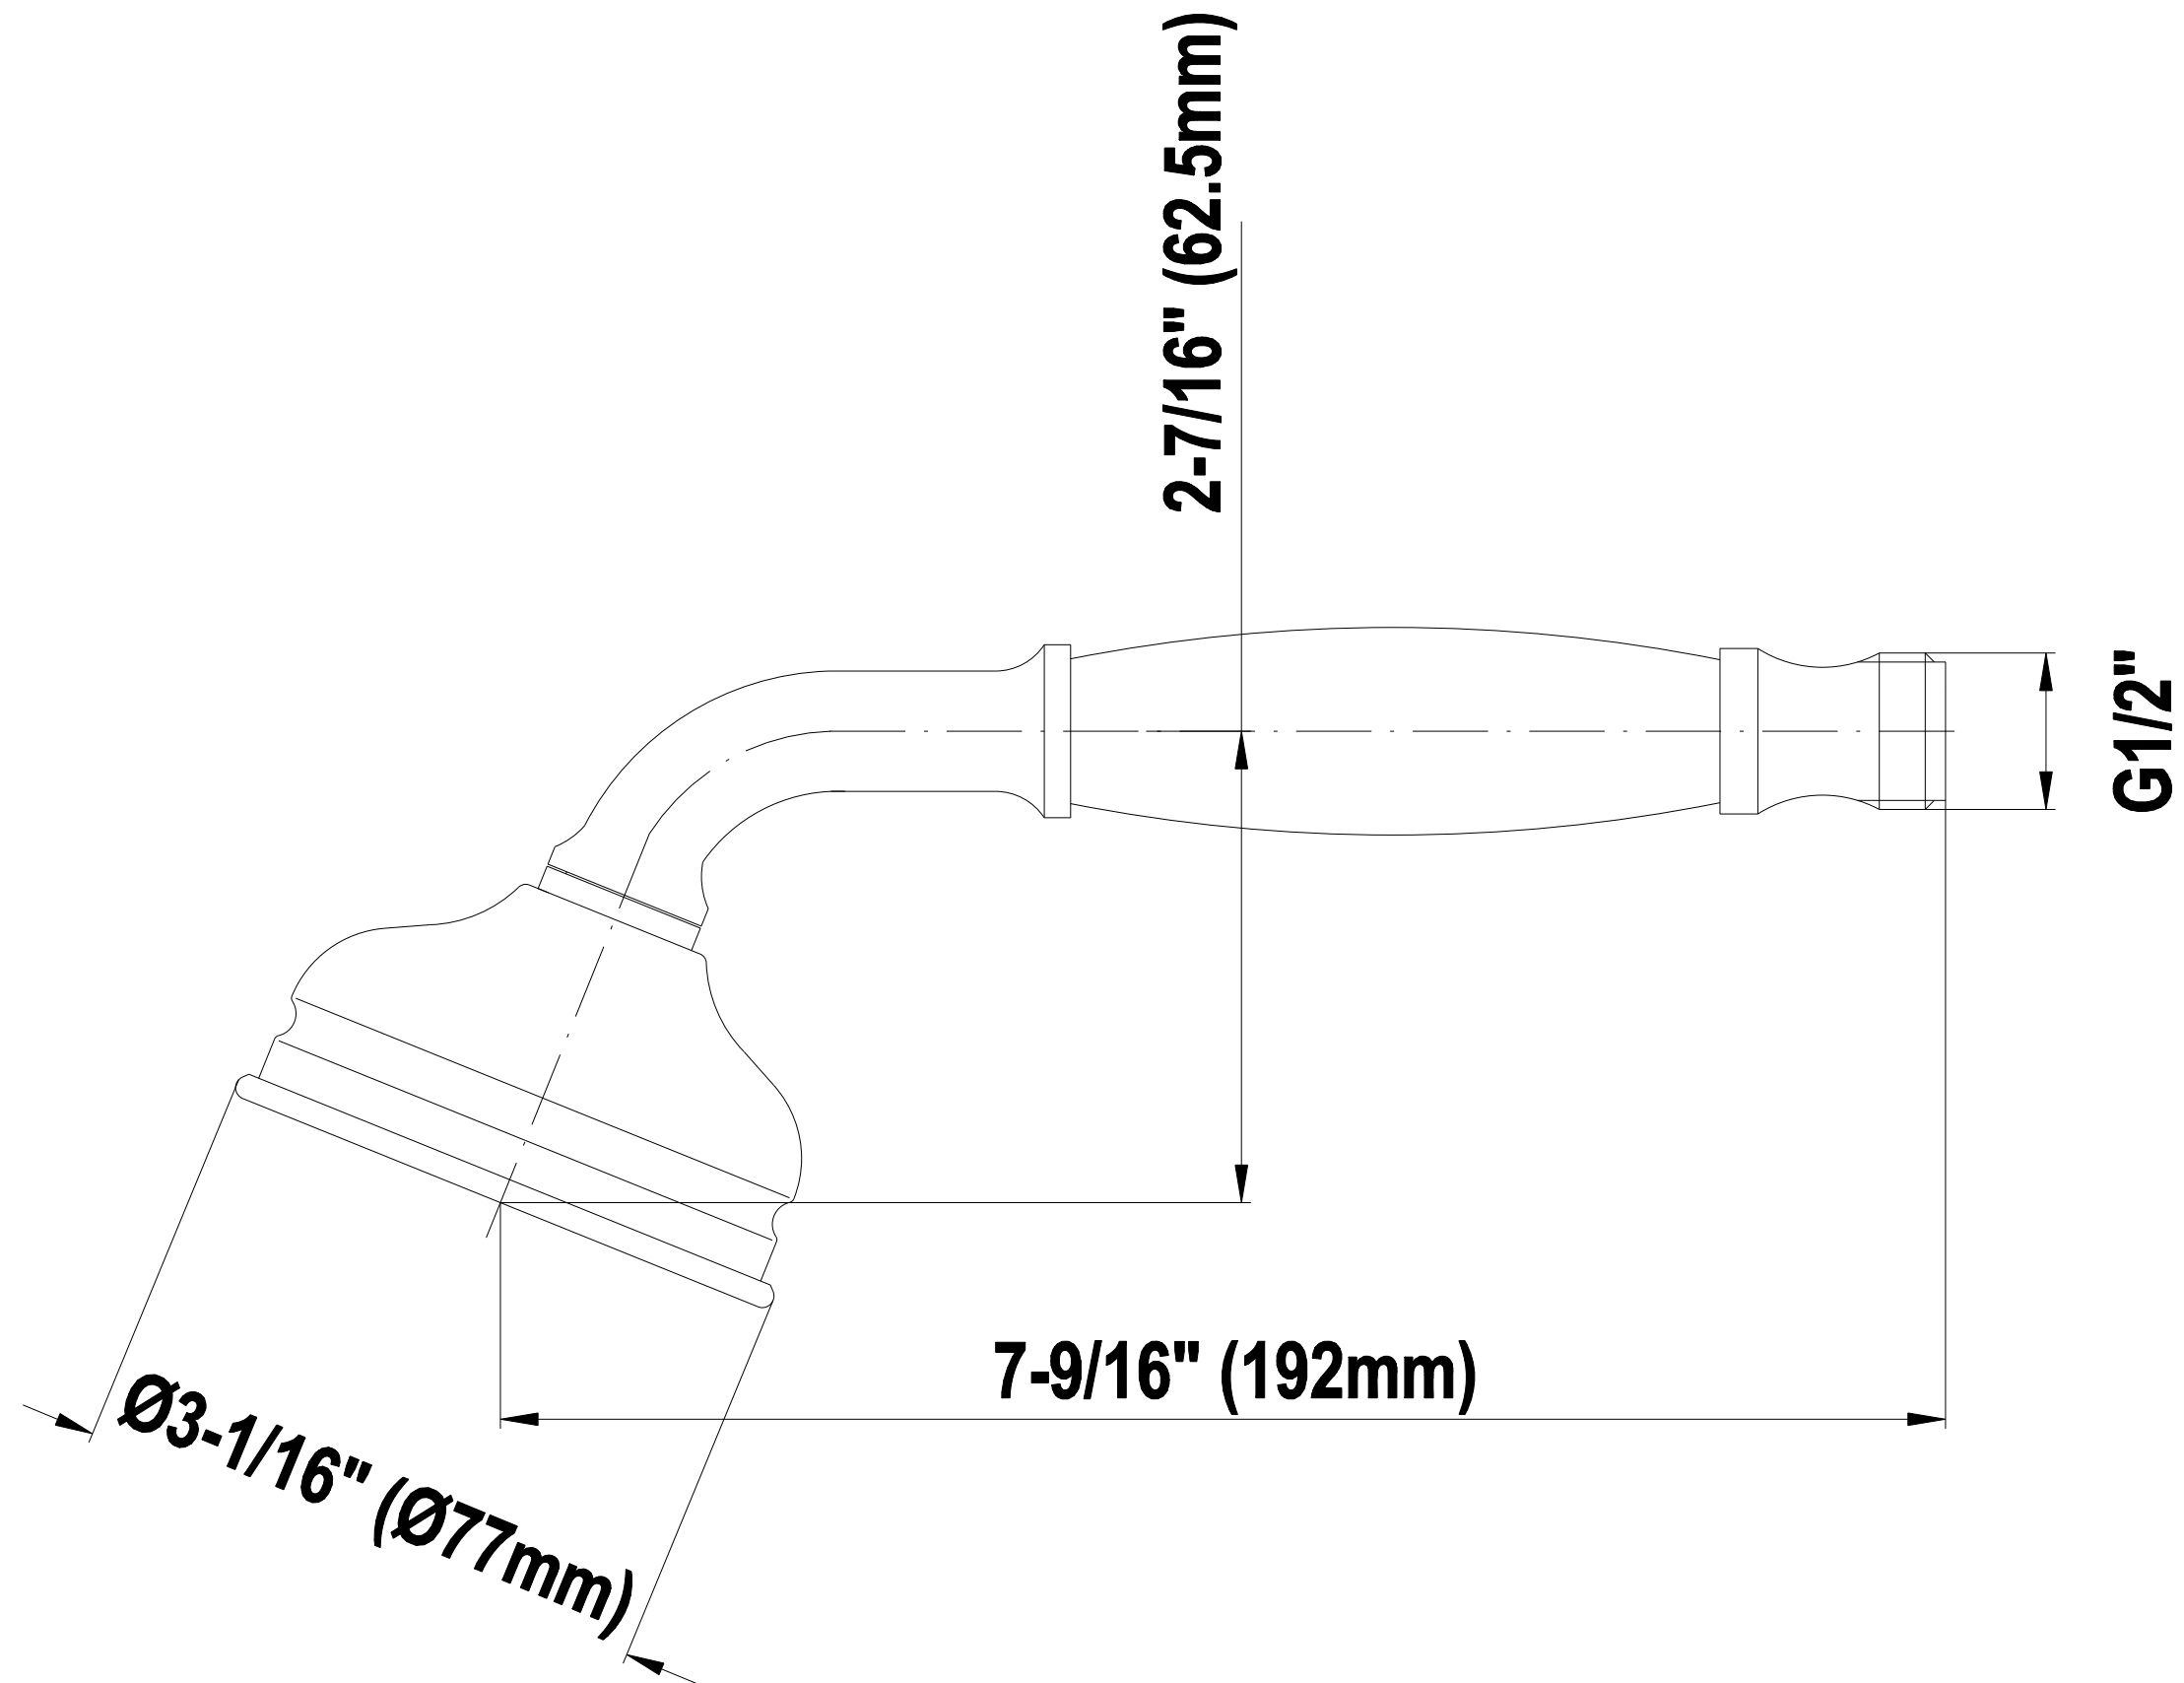

SHOWER
Canterbury Thermostatic Set
w/Body Sprays & Handshower
(Rough & Trim)
GA1.221B-LC1S

GRAFF®

Information

- 3/4" Thermostatic Valve
- 8" Showerhead w/12" Ceiling-Mounted Shower Arm
- Swivel Body Sprays (3 pieces)
- Handshower Set w/Wall Bracket and Wall Elbow
- Stop/Volume Control Valves (3 pieces)
- Showerhead Features No-Clog, Easy-Clean Spray Nozzles
- Flow Rates: showerhead ≤ 2.0 max gpm, handshower ≤ 1.5 max gpm
- Optional Extension Kit

Polished
Chrome

Polished
Nickel

Steelnox®
(Satin Nickel)

Traditional Handshower G-8604

SHOWER
59" Shower Hose
G-8605

GRAFF®

Information

- Brass spiral flexible hose with conical nut