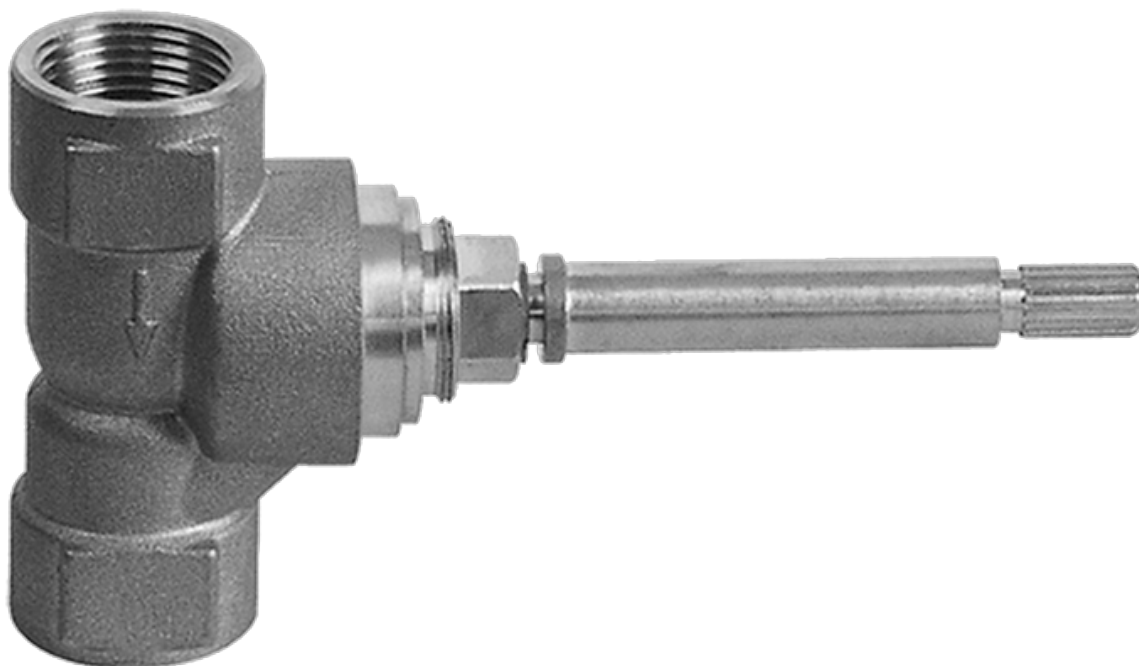

SHOWER
Rough
G-8075

GRAFF®

Information

- 3/4" universal inlets/outlets with female threads
- Supplied with protective plastic cover

Finishes