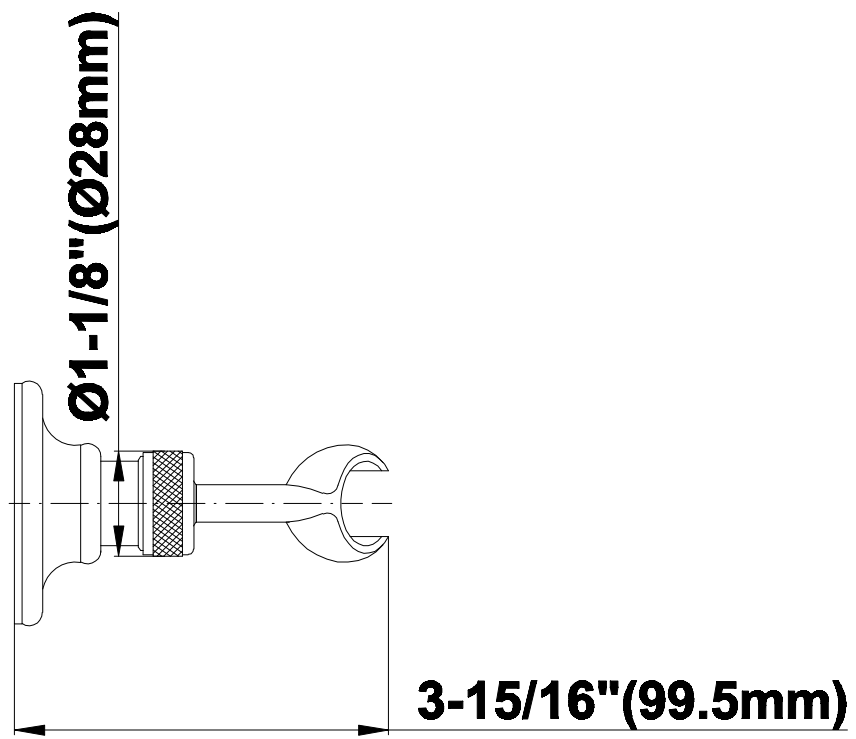

SHOWER
Canterbury Thermostatic Set
w/Body Sprays & Handshower
(Rough & Trim)
GA1.221B-LC1S

GRAFF®

Information

- 3/4" Thermostatic Valve
- 8" Showerhead w/12" Ceiling-Mounted Shower Arm
- Swivel Body Sprays (3 pieces)
- Handshower Set w/Wall Bracket and Wall Elbow
- Stop/Volume Control Valves (3 pieces)
- Showerhead Features No-Clog, Easy-Clean Spray Nozzles
- Flow Rates: showerhead ≤ 2.0 max gpm, handshower ≤ 1.5 max gpm
- Optional Extension Kit

Information

- Sunflower shape
- 112 no-clog, easy-clean rubber spray nozzles
- Metal ball-joint allows for showerhead angle adjustment
- Showerhead flow rate ≤ 1.8 max gpm
- Recommend use with ceiling shower arm
- Recommended for use at no more than 10 degrees tilt
- CALGreen

Polished
Nickel

Steelnox®
(Satin Nickel)

G-8480

SHOWER
12" Ceiling Shower Arm
G-8540

GRAFF®

Information

- Includes arm and round flange
- 1/2" NPT male thread inlet
- For use with all showerheads

Finishes

- Solid brass construction
- Swivel holder

Finishes

Olive Bronze

Polished
Chrome

Polished
Nickel

Steelnox®
(Satin Nickel)

G-8602

SHOWER
Traditional Wall Supply Elbow
G-8603