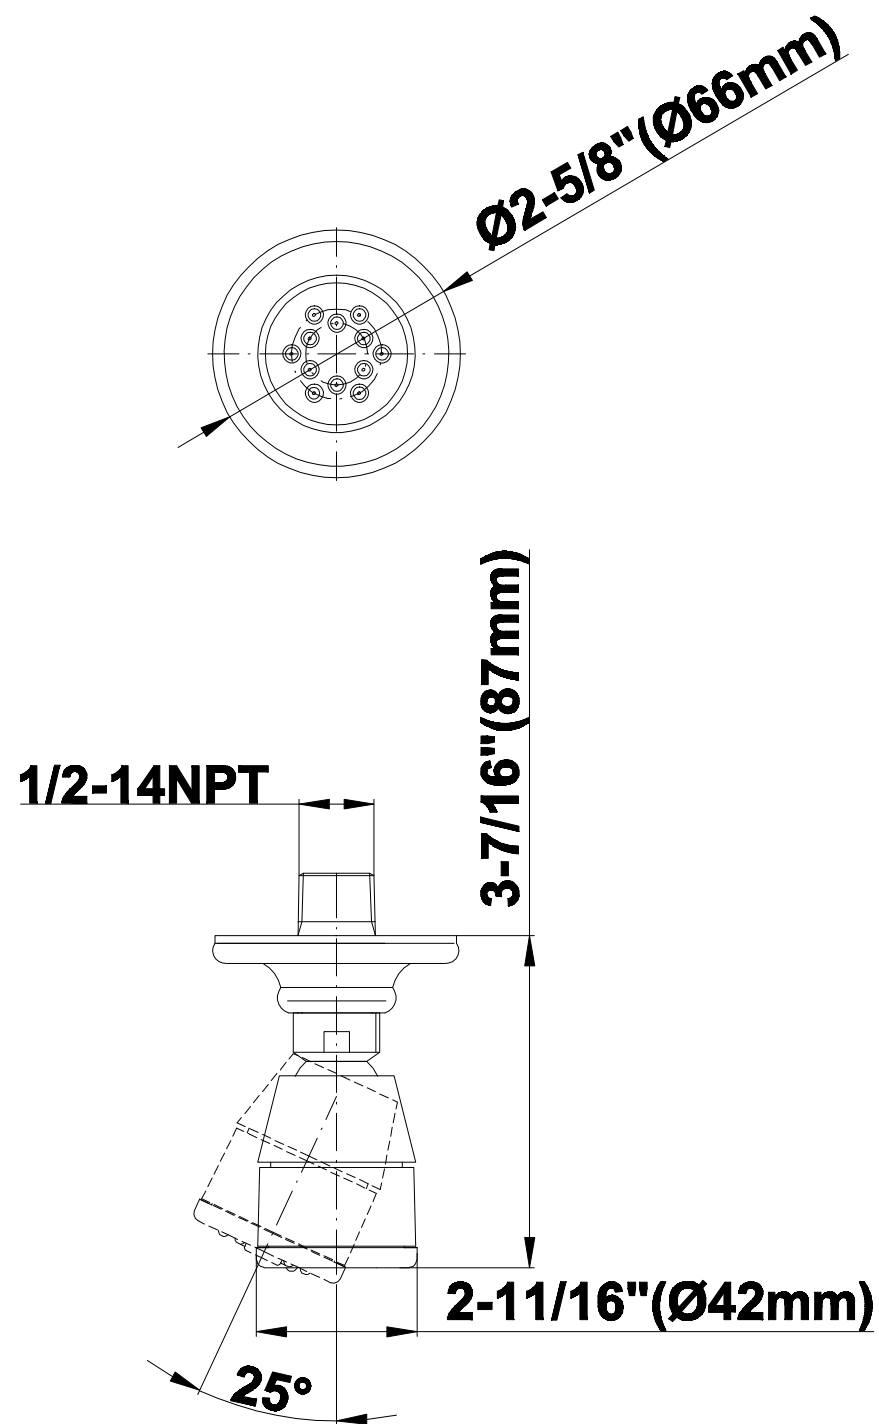

SHOWER
Canterbury Thermostatic Set
w/Body Sprays & Handshower
(Rough & Trim)
GA1.221B-LC1S

GRAFF®

Information

- 3/4" Thermostatic Valve
- 8" Showerhead w/12" Ceiling-Mounted Shower Arm
- Swivel Body Sprays (3 pieces)
- Handshower Set w/Wall Bracket and Wall Elbow
- Stop/Volume Control Valves (3 pieces)
- Showerhead Features No-Clog, Easy-Clean Spray Nozzles
- Flow Rates: showerhead ≤ 2.0 max gpm, handshower ≤ 1.5 max gpm
- Optional Extension Kit

SHOWER
Rough
G-8005

GRAFF®

Information

- 18.4 gpm @ 60 psi
- 3/4" universal inlets/outlets with female threads
- Built-in service stops
- Complete serviceability from front of all units
- Supplied with protective plastic cover
- Thermostatic valve uses a paraffin wax cartridge

Information

- Sunflower shape
- 112 no-clog, easy-clean rubber spray nozzles
- Metal ball-joint allows for showerhead angle adjustment
- Showerhead flow rate ≤ 1.8 max gpm
- Recommend use with ceiling shower arm
- Recommended for use at no more than 10 degrees tilt
- CALGreen

Polished
Nickel

Steelnox®
(Satin Nickel)

G-8480

SHOWER
12" Ceiling Shower Arm
G-8540

GRAFF®

Information

- Includes arm and round flange
- 1/2" NPT male thread inlet
- For use with all showerheads

Finishes