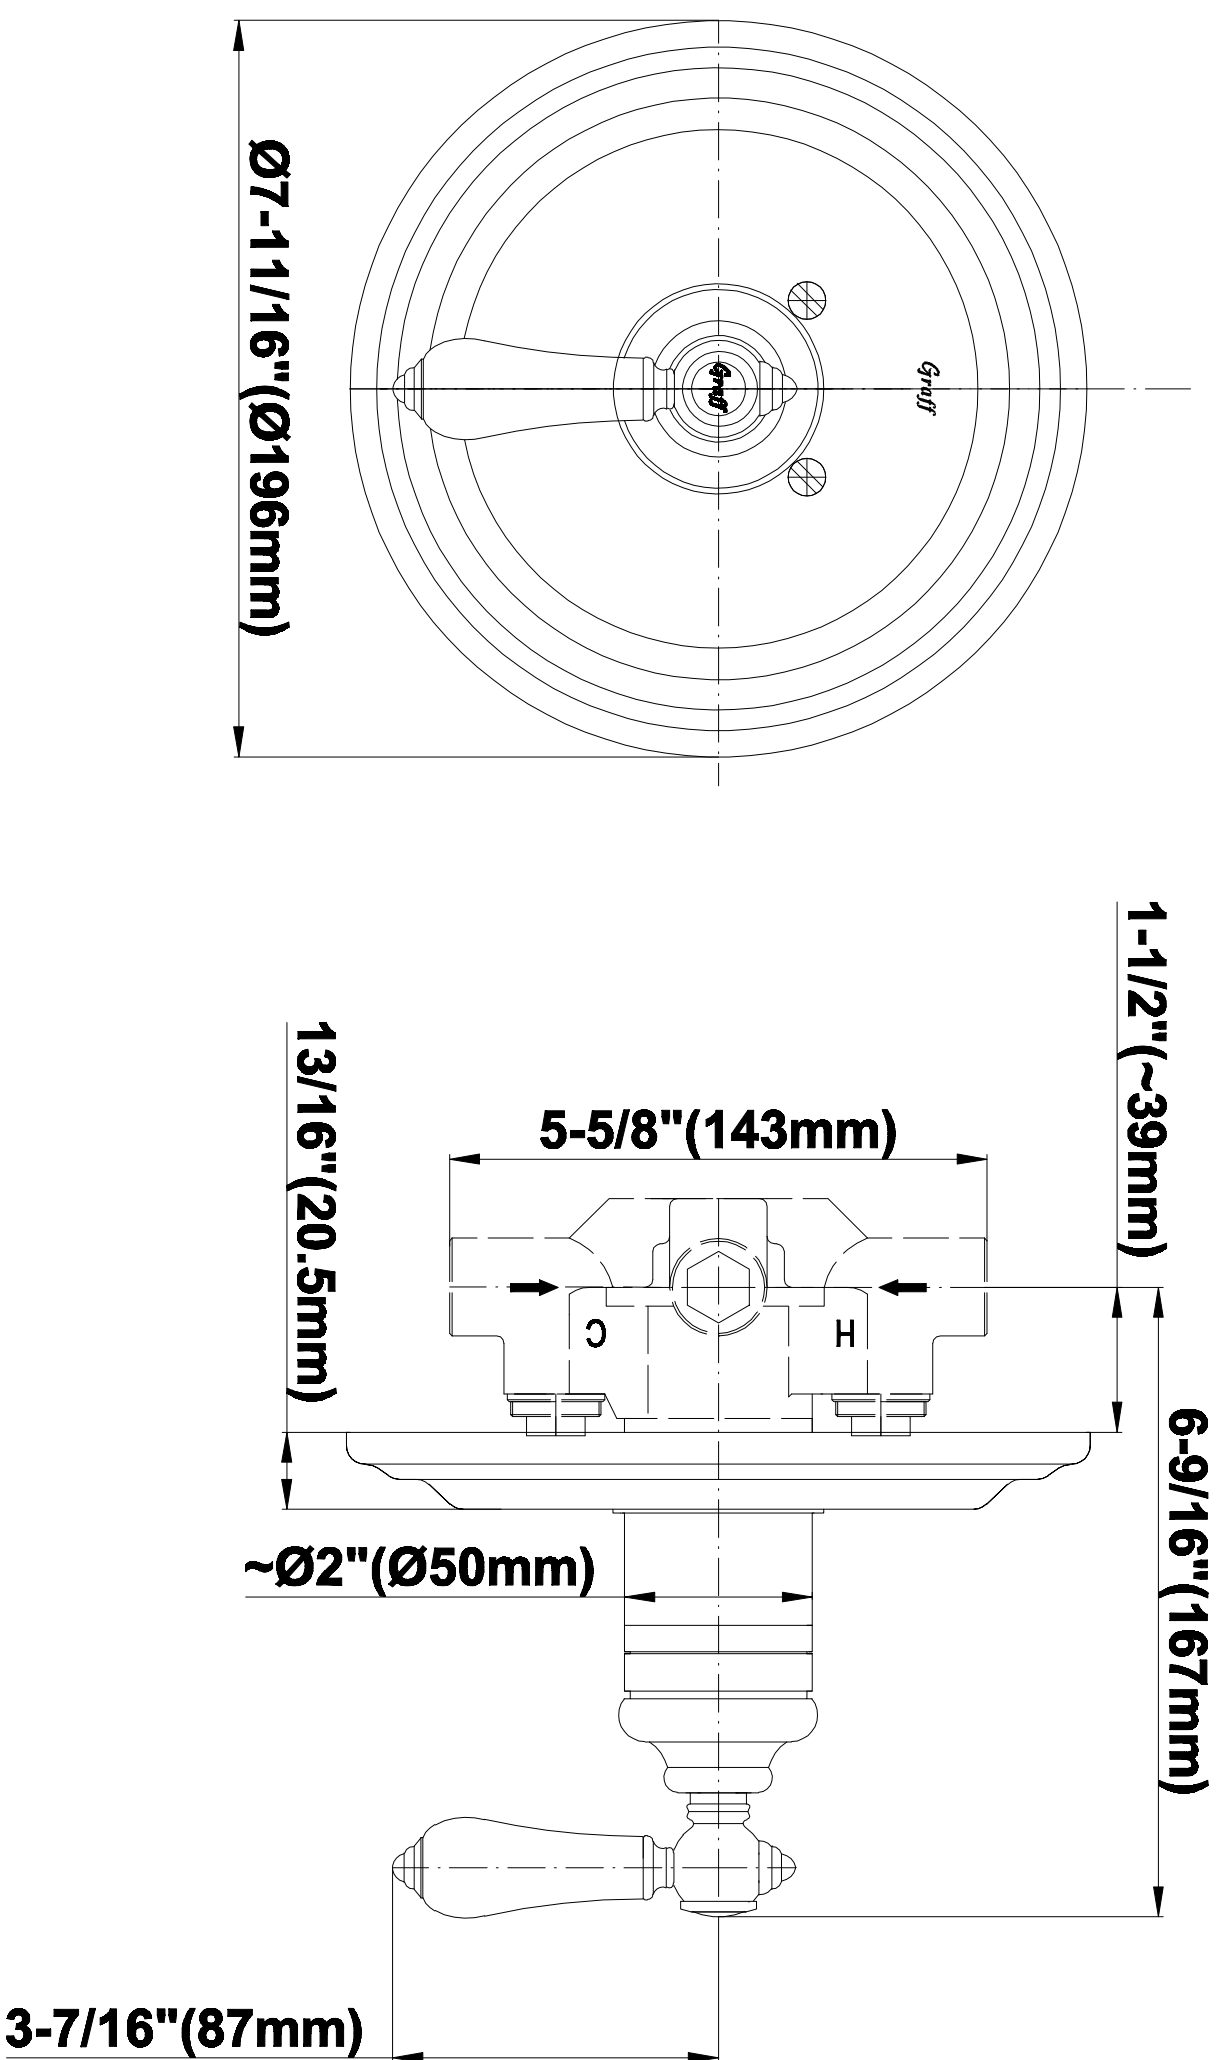

SHOWER
Canterbury Thermostatic Set
w/Body Sprays & Handshower
(Rough & Trim)
GA1.221B-LC1S

GRAFF®

Information

- 3/4" Thermostatic Valve
- 8" Showerhead w/12" Ceiling-Mounted Shower Arm
- Swivel Body Sprays (3 pieces)
- Handshower Set w/Wall Bracket and Wall Elbow
- Stop/Volume Control Valves (3 pieces)
- Showerhead Features No-Clog, Easy-Clean Spray Nozzles
- Flow Rates: showerhead ≤ 2.0 max gpm, handshower ≤ 1.5 max gpm
- Optional Extension Kit

SHOWER
Rough
G-8005

GRAFF®

Information

- 18.4 gpm @ 60 psi
- 3/4" universal inlets/outlets with female threads
- Built-in service stops
- Complete serviceability from front of all units
- Supplied with protective plastic cover
- Thermostatic valve uses a paraffin wax cartridge

Steelnox[®]
(Satin Nickel)

G-8030

SHOWER
Rough
G-8075

GRAFF®

Information

- 3/4" universal inlets/outlets with female threads
- Supplied with protective plastic cover

Finishes

Olive Bronze

Information

- Sunflower shape
- 112 no-clog, easy-clean rubber spray nozzles
- Metal ball-joint allows for showerhead angle adjustment
- Showerhead flow rate ≤ 1.8 max gpm
- Recommend use with ceiling shower arm
- Recommended for use at no more than 10 degrees tilt
- CALGreen