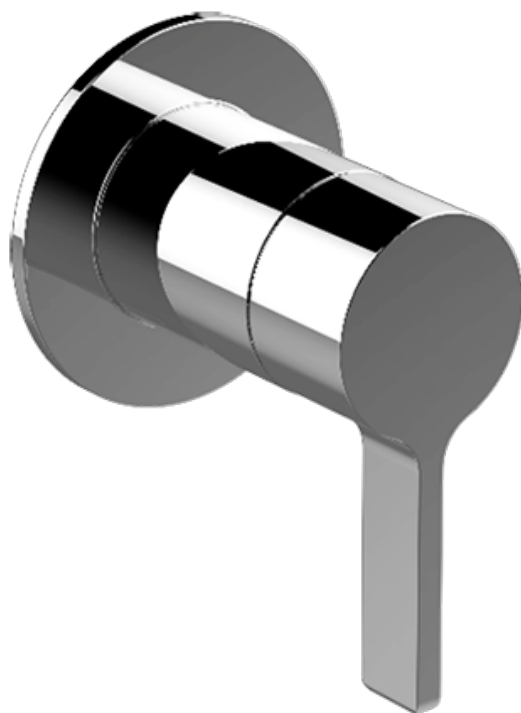

## Finishes

Brushed  
Nickel

Polished  
Chrome

SHOWER  
Terra Thermostatic Valve Trim  
with Handle  
**G-8036-LM46S-T**

---

**GRAFF**<sup>®</sup>

## Information

- 3/4" universal inlets/outlets with female threads
- Supplied with protective plastic cover

## Finishes

Brushed  
Nickel

Polished  
Chrome

SHOWER  
Terra Stop/Volume Control Valve  
Trim with Handle  
**G-8093-LM46S-T**

---

**GRAFF**<sup>®</sup>

## Information

- Single metal handle and decorative trim plate
- Use with G-8070 or G-8075 thermostatic stop/volume control rough valve
- ADA