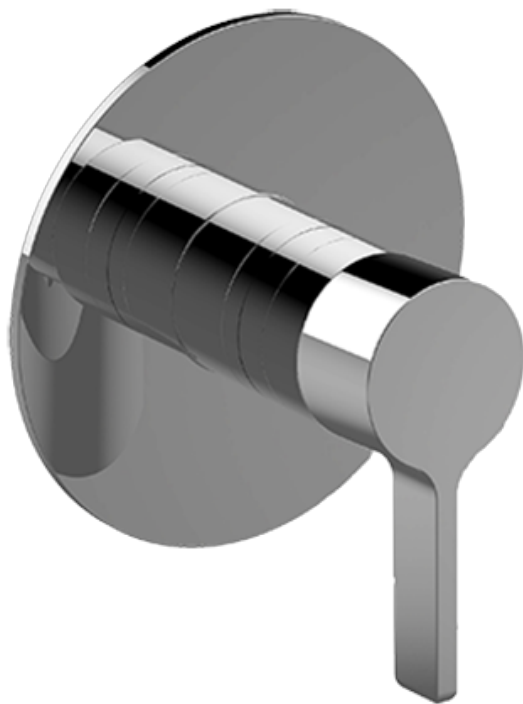

## Information

- 18.4 gpm @ 60 psi
- 3/4" universal inlets/outlets with female threads
- Built-in service stops
- Complete serviceability from front of all units
- Supplied with protective plastic cover
- Thermostatic valve uses a paraffin wax cartridge

## Finishes

Brushed  
Nickel

Polished  
Chrome

SHOWER  
Terra Thermostatic Valve Trim  
with Handle  
**G-8036-LM46S-T**

---

**GRAFF**<sup>®</sup>

### Information

- Single metal handle and decorative trim plate
- Use with G-8000 or G-8005 thermostatic rough valve
- ADA