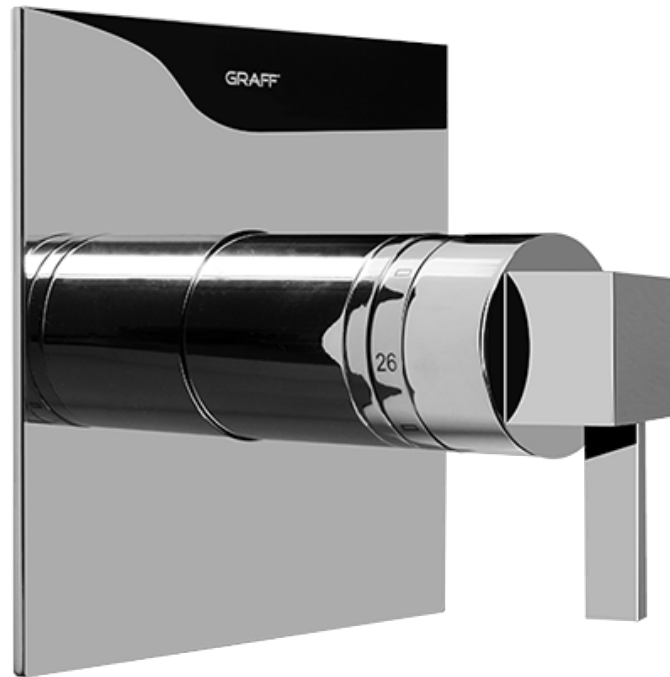

## Information

- 18.4 gpm @ 60 psi
- 3/4" universal inlets/outlets with female threads
- Built-in service stops
- Complete serviceability from front of all units
- Supplied with protective plastic cover
- Thermostatic valve uses a paraffin wax cartridge

## Finishes

Polished  
Chrome

Steelnox®  
(Satin Nickel)

SHOWER  
Qubic Tre SOLID Trim Plate  
w/Handle  
**G-8041-LM39S-T**

---

**GRAFF**<sup>®</sup>

### Information

- Single metal handle
- Decorative trim plate
- Use with G-8000 or G-8005 thermostatic rough valve
- To complete package, you must order rough valve
- ADA