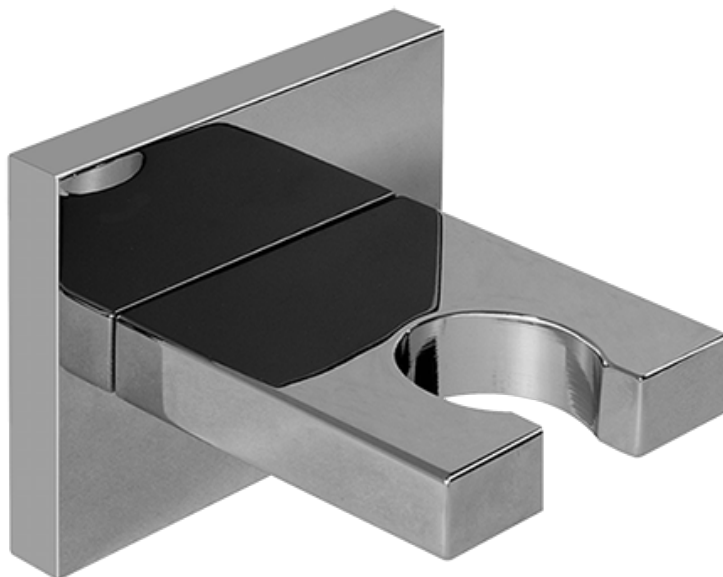

## Finishes

Polished  
Chrome

Steelnox®  
(Satin Nickel)

SHOWER  
Qubic Tre SOLID Trim Plate  
w/Handle  
**G-8041-LM39S-T**

---

**GRAFF**<sup>®</sup>

\* Special order finish- call for availability

SHOWER  
Contemporary Square Wall  
Bracket for Handshower  
**G-8632**

---

**GRAFF®**