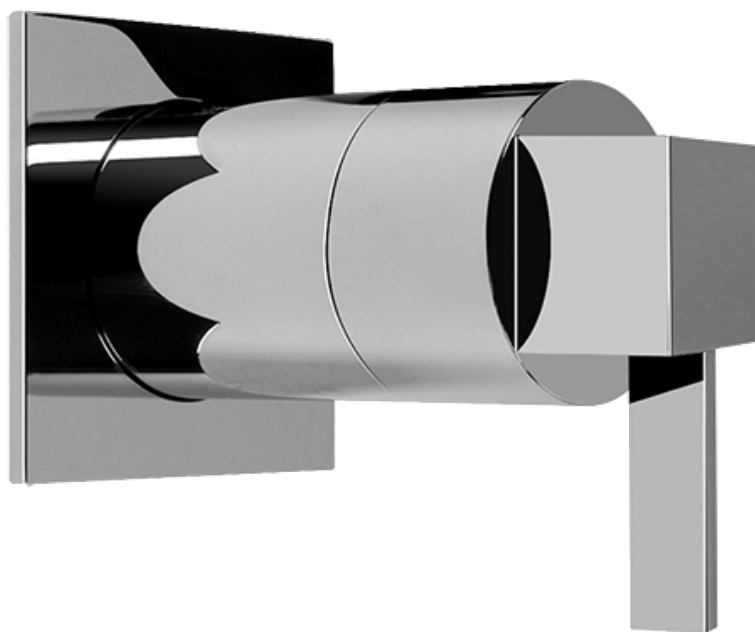

## Finishes

Polished  
Chrome

Steelnox®  
(Satin Nickel)

SHOWER  
Qubic Tre SOLID Trim Plate  
w/Handle  
**G-8041-LM39S-T**

---

**GRAFF**<sup>®</sup>

## Information

- 3/4" universal inlets/outlets with female threads
- Supplied with protective plastic cover

## Finishes

Polished  
Chrome

Steelnox®  
(Satin Nickel)

SHOWER  
Qubic Tre SOLID Trim Plate  
w/Handle  
**G-8095-LM39S-T**

---

**GRAFF®**

## Information

- Single metal handle
- Decorative trim plate
- Use with G-8070 or G-8075 thermostatic stop/volume control rough valve
- To complete package, you must order rough valve
- ADA