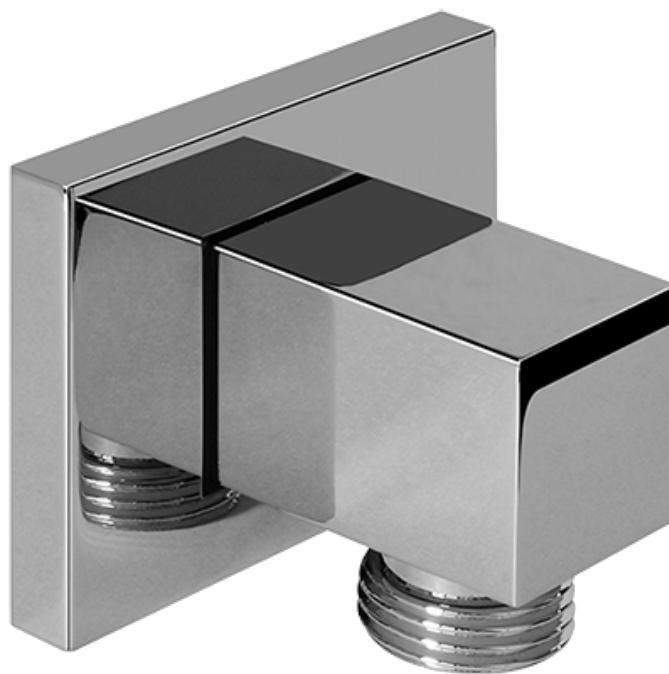

## Finishes

Polished  
Chrome

Steelnox®  
(Satin Nickel)

SHOWER  
Qubic Tre SOLID Trim Plate  
w/Handle  
**G-8041-LM39S-T**

---

**GRAFF**<sup>®</sup>

# G-8095

SHOWER  
Square Flush Mount Body Spray  
w/ Solid Brass Swivel Head  
**G-8497**

---

**GRAFF®**

[www.graff-faucets.com](http://www.graff-faucets.com) | phone: 800-954-4723

SHOWER  
Contemporary Square Wall Supply  
Elbow  
**G-8633**

---

**GRAFF®**

**Information**

- 1/2" NPT female thread inlet

**Finishes**