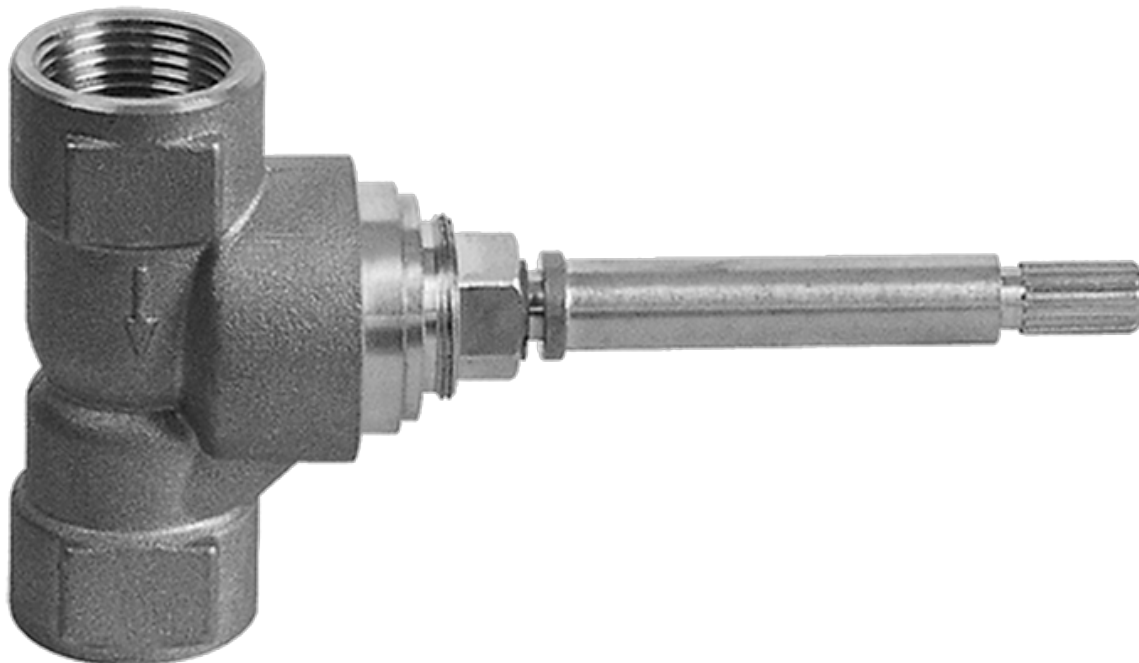

## Finishes

Polished  
Chrome

Steelnox®  
(Satin Nickel)

SHOWER  
Qubic Tre SOLID Trim Plate  
w/Handle  
**G-8041-LM39S-T**

---

**GRAFF**<sup>®</sup>

### Information

- Single metal handle
- Decorative trim plate
- Use with G-8000 or G-8005 thermostatic rough valve
- To complete package, you must order rough valve
- ADA

## Information

- 3/4" universal inlets/outlets with female threads
- Supplied with protective plastic cover