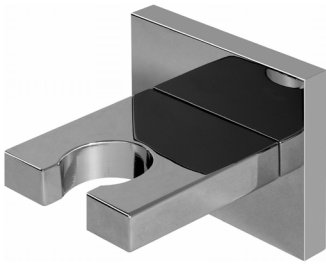

G-8632

Contemporary Square Wall Bracket for Handshower

Product Features

- Solid brass construction

Available Finishes

- Polished Chrome
  G-8632-PC
- Steelnox®
  G-8632-SN

Warranty

- Limited lifetime warranty

For complete warranty information go to
<http://www.graff-faucets.com/en/info/faqs>