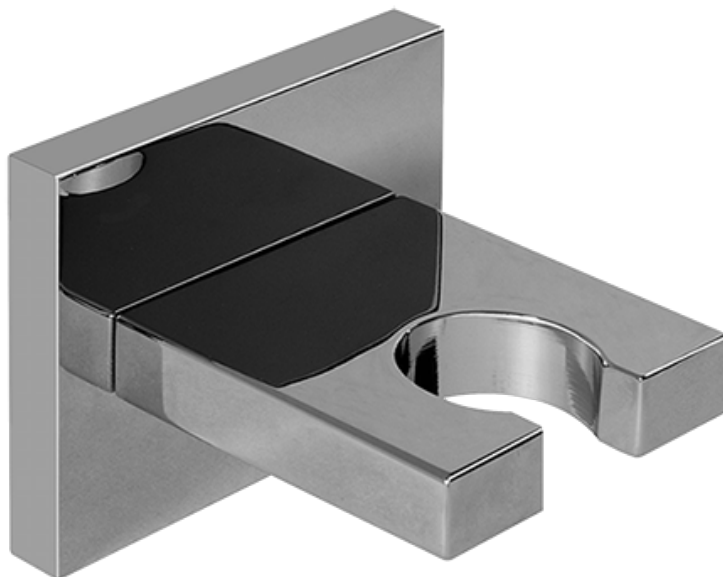

Finishes

Polished
Chrome

Steelnox®
(Satin Nickel)

SHOWER
Qubic SOLID Trim Plate w/Handle
G-8041-LM38S-T

GRAFF[®]

Information

- Single metal handle
- Decorative trim plate
- Use with G-8000 or G-8005 thermostatic rough valve
- To complete package, you must order rough valve
- ADA

Finishes

Polished
Chrome

Steelnix®
(Satin Nickel)

SHOWER
Qubic SOLID Trim Plate w/Handle
G-8095-LM38S-T

GRAFF®

Information

- Single metal handle
- Decorative trim plate
- Use with G-8070 or G-8075 thermostatic stop/volume control rough valve
- To complete package, you must order rough valve
- ADA

* Special order finish- call for availability

SHOWER
Contemporary Square Wall
Bracket for Handshower
G-8632

GRAFF®

Information

- Solid brass construction

Finishes

Polished
Chrome

Steelnox®
(Satin Nickel)

G-8632

Contemporary Square Wall Bracket for Handshower

Product Features

- Solid brass construction

Available Finishes

- Polished Chrome
G-8632-PC
- Steelnox[®]
G-8632-SN

Warranty

- Limited lifetime warranty