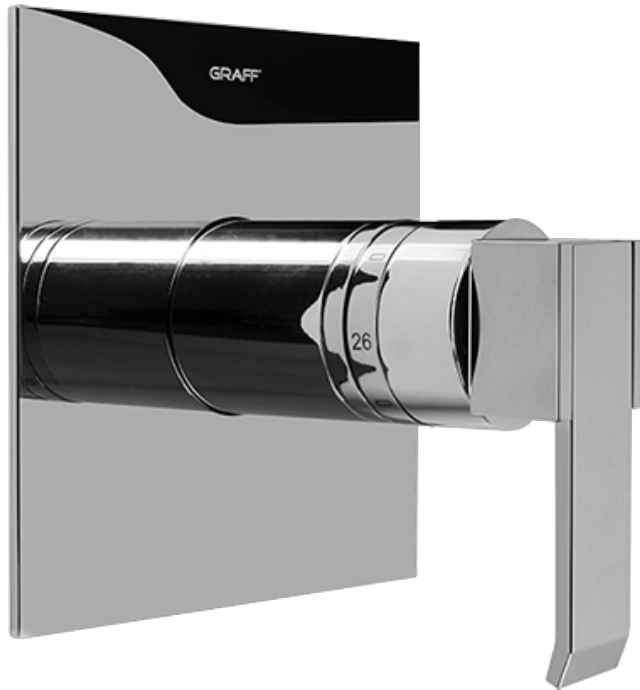

SHOWER
Rough
G-8005

GRAFF®

Information

- 18.4 gpm @ 60 psi
- 3/4" universal inlets/outlets with female threads
- Built-in service stops
- Complete serviceability from front of all units
- Supplied with protective plastic cover
- Thermostatic valve uses a paraffin wax cartridge

Finishes

Polished
Chrome

Steelnox®
(Satin Nickel)

SHOWER
Qubic SOLID Trim Plate w/Handle
G-8041-LM38S-T

GRAFF[®]

Information

- Single metal handle
- Decorative trim plate
- Use with G-8000 or G-8005 thermostatic rough valve
- To complete package, you must order rough valve
- ADA

Finishes

Polished
Chrome

Steelnox[®]
(Satin Nickel)

G-8041

SHOWER
Rough
G-8075

GRAFF®

Information

- 3/4" universal inlets/outlets with female threads
- Supplied with protective plastic cover

Finishes

Polished
Chrome

Steelnix®
(Satin Nickel)

SHOWER
Qubic SOLID Trim Plate w/Handle
G-8095-LM38S-T

GRAFF®

Information

- Single metal handle
- Decorative trim plate
- Use with G-8070 or G-8075 thermostatic stop/volume control rough valve
- To complete package, you must order rough valve
- ADA