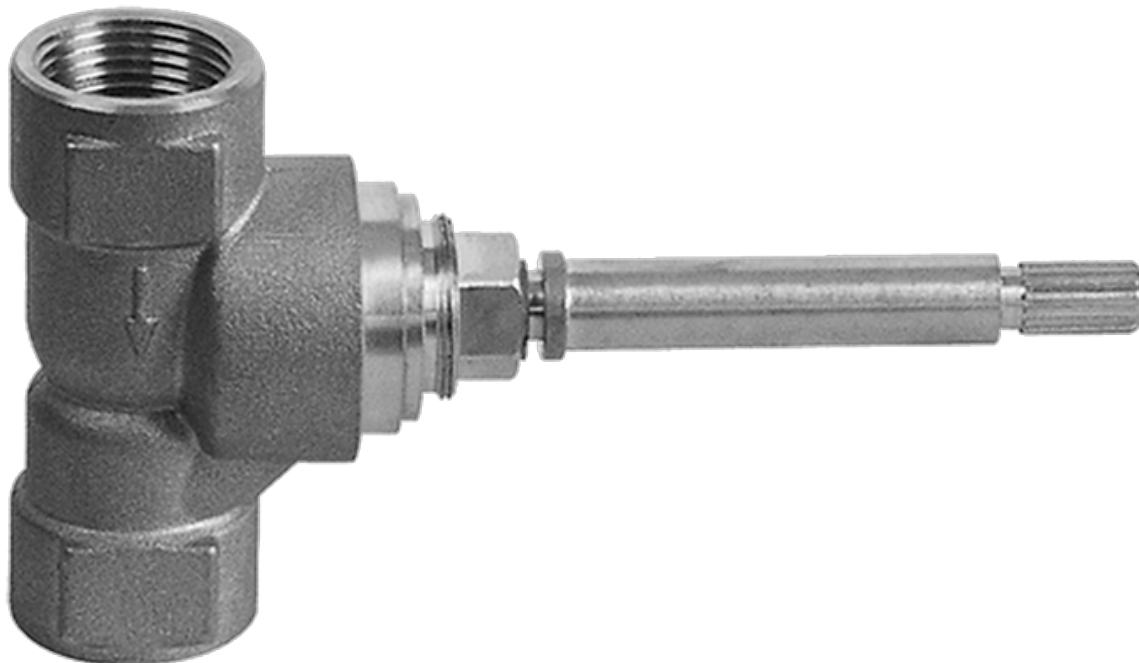

SHOWER
Rough
G-8005

GRAFF®

Information

- 18.4 gpm @ 60 psi
- 3/4" universal inlets/outlets with female threads
- Built-in service stops
- Complete serviceability from front of all units
- Supplied with protective plastic cover
- Thermostatic valve uses a paraffin wax cartridge

Finishes

Polished
Chrome

Steelnox®
(Satin Nickel)

SHOWER
Qubic SOLID Trim Plate w/Handle
G-8041-LM38S-T

GRAFF[®]

Information

- Single metal handle
- Decorative trim plate
- Use with G-8000 or G-8005 thermostatic rough valve
- To complete package, you must order rough valve
- ADA

Finishes

Polished
Chrome

Steelnox[®]
(Satin Nickel)

G-8041

SHOWER
Rough
G-8075

GRAFF®

Information

- 3/4" universal inlets/outlets with female threads
- Supplied with protective plastic cover

Finishes

Polished
Chrome

Steelnix®
(Satin Nickel)

SHOWER
Qubic SOLID Trim Plate w/Handle
G-8095-LM38S-T

GRAFF®

Information

- Single metal handle
- Decorative trim plate
- Use with G-8070 or G-8075 thermostatic stop/volume control rough valve
- To complete package, you must order rough valve
- ADA