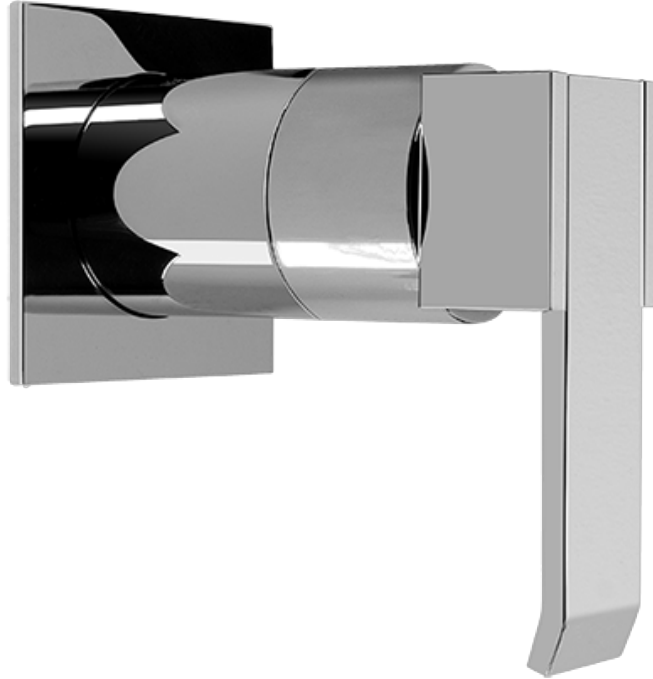

SHOWER
Rough
G-8005

GRAFF®

Information

- 18.4 gpm @ 60 psi
- 3/4" universal inlets/outlets with female threads
- Built-in service stops
- Complete serviceability from front of all units
- Supplied with protective plastic cover
- Thermostatic valve uses a paraffin wax cartridge

Finishes

Polished
Chrome

Steelnox®
(Satin Nickel)

SHOWER
Qubic SOLID Trim Plate w/Handle
G-8041-LM38S-T

GRAFF[®]

Information

- Single metal handle
- Decorative trim plate
- Use with G-8000 or G-8005 thermostatic rough valve
- To complete package, you must order rough valve
- ADA

Finishes

Polished
Chrome

Steelnix®
(Satin Nickel)

SHOWER
Qubic SOLID Trim Plate w/Handle
G-8095-LM38S-T

GRAFF®

Information

- Single metal handle
- Decorative trim plate
- Use with G-8070 or G-8075 thermostatic stop/volume control rough valve
- To complete package, you must order rough valve
- ADA

Finishes

Polished
Chrome

Steelnox®
(Satin Nickel)

G-8095-LM38S-T

Qubic Collection

Stop/Volume Control Valve Trim with Handle

GRAFF[®]
CUTTING EDGE DESIGN

Product Features