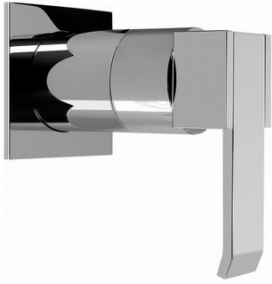

Finishes

Polished
Chrome

Steelnox®
(Satin Nickel)

SHOWER
Qubic SOLID Trim Plate w/Handle
G-8041-LM38S-T

GRAFF[®]

Information

- Single metal handle
- Decorative trim plate
- Use with G-8000 or G-8005 thermostatic rough valve
- To complete package, you must order rough valve
- ADA

Finishes

Polished
Chrome

Steelnix®
(Satin Nickel)

SHOWER
Qubic SOLID Trim Plate w/Handle
G-8095-LM38S-T

GRAFF®

Information

- Single metal handle
- Decorative trim plate
- Use with G-8070 or G-8075 thermostatic stop/volume control rough valve
- To complete package, you must order rough valve
- ADA

Finishes

Polished
Chrome

Steelnox®
(Satin Nickel)

G-8095-LM38S-T

Qubic Collection

Stop/Volume Control Valve Trim with Handle

GRAFF[®]
CUTTING EDGE DESIGN

Product Features

- Single metal handle and decorative trim plate
- Use with G-8070 or G-8075 thermostatic stop/volume control rough valve

Available Finishes

- Polished Chrome
G-8095-LM38S-PC-T
- Polished Nickel
G-8095-LM38S-PN-T
- Steelnox[®]
G-8095-LM38S-SN-T
- Olive Bronze[™]
G-8095-LM38S-OB-T
- Architectural Black w/Chrome Accents
G-8095-LM38S-PC/BK-T