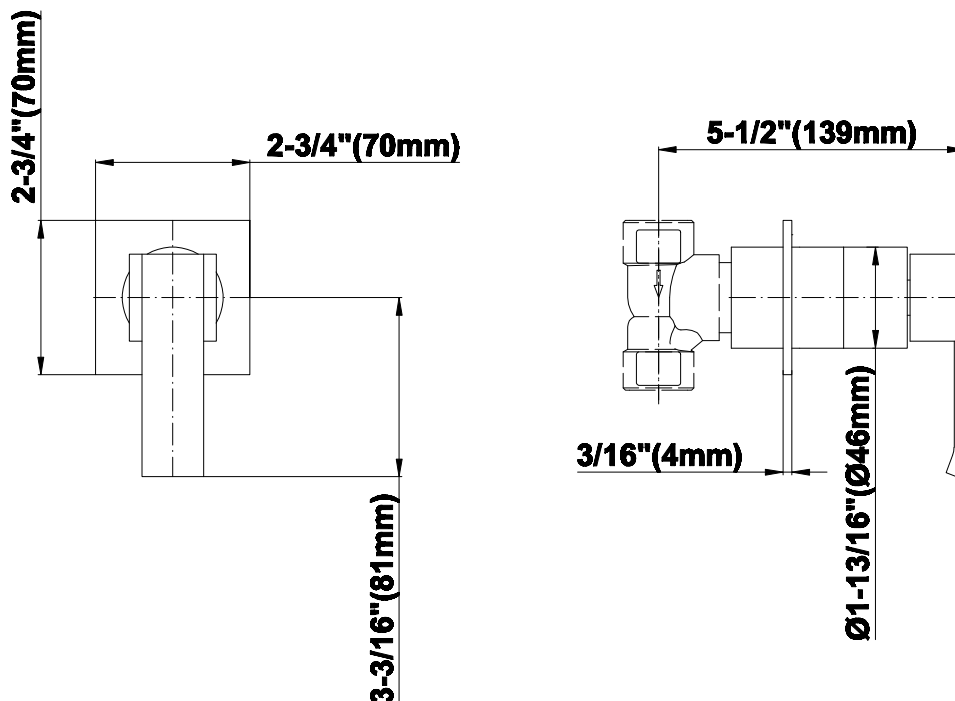

The measurements shown are for reference only. Products and specifications shown are subject to change without notice. Revised 09/2015.

www.graff-faucets.com | phone: 800-954-4723