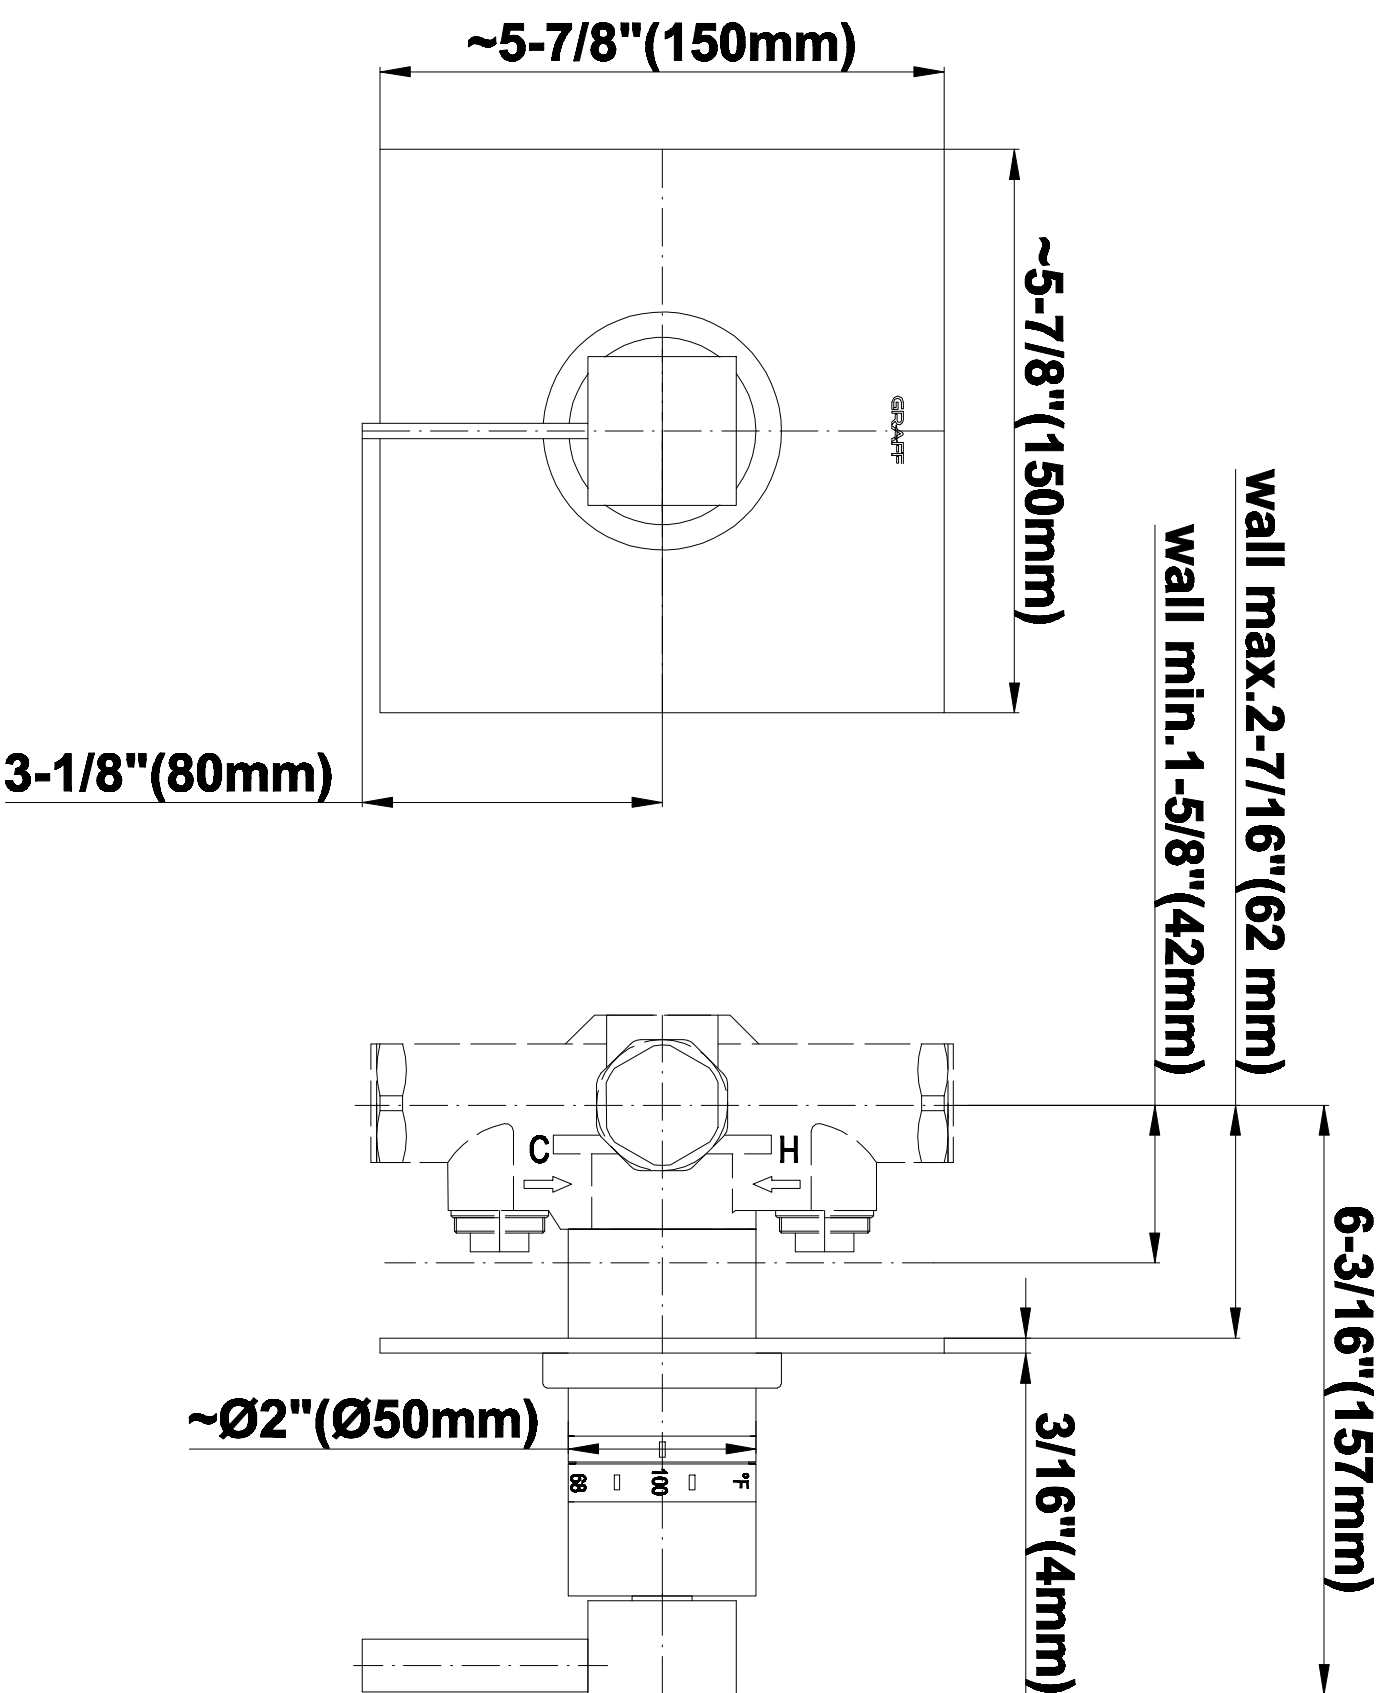

SHOWER
Luna Thermostatic Shower Set
(Rough & Trim)
GF4.000A-LM39S

GRAFF®

Information

- Thermostatic Shower Spout Flow Rate 2.1 gpm @ 60 psi

SHOWER
Rough
G-8005

GRAFF®

Information

- 18.4 gpm @ 60 psi
- 3/4" universal inlets/outlets with female threads
- Built-in service stops
- Complete serviceability from front of all units
- Supplied with protective plastic cover
- Thermostatic valve uses a paraffin wax cartridge

Finishes

Polished
Chrome

Steelnox®
(Satin Nickel)

SHOWER
Qubic Tre SOLID Trim Plate
w/Handle
G-8041-LM39S-T

GRAFF®

Information

- Single metal handle
- Decorative trim plate
- Use with G-8000 or G-8005 thermostatic rough valve
- To complete package, you must order rough valve
- ADA

Finishes

Polished
Chrome

Steelnox®
(Satin Nickel)

G-8041

SHOWER
Rough
G-8075

GRAFF®

Information

- 3/4" universal inlets/outlets with female threads
- Supplied with protective plastic cover

Finishes

Polished
Chrome

Steelnix®
(Satin Nickel)

SHOWER
Qubic Tre SOLID Trim Plate
w/Handle
G-8095-LM39S-T

GRAFF®

Information

- Single metal handle
- Decorative trim plate
- Use with G-8070 or G-8075 thermostatic stop/volume control rough valve
- To complete package, you must order rough valve
- ADA