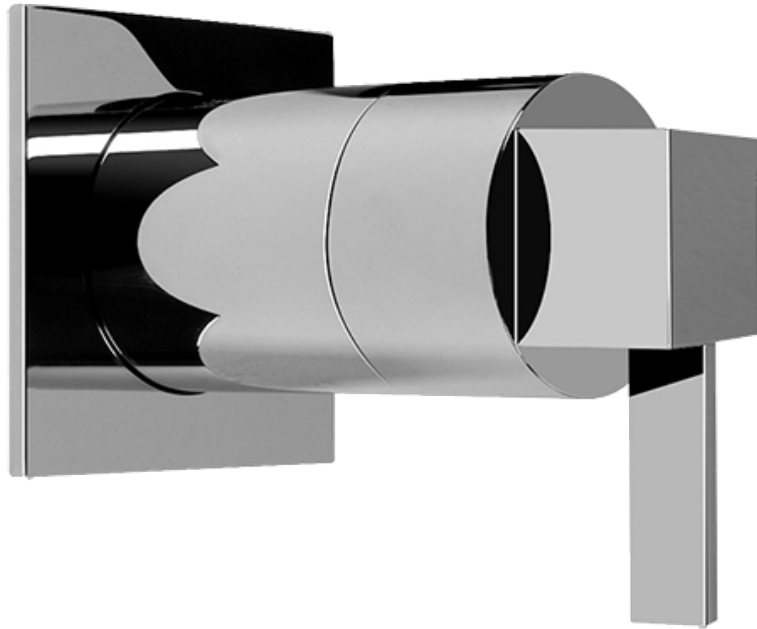

SHOWER
Luna Thermostatic Shower Set
(Rough & Trim)
GF4.000A-LM39S

GRAFF®

Information

- Thermostatic Shower Spout Flow Rate 2.1 gpm @ 60 psi

SHOWER
Rough
G-8005

GRAFF®

Information

- 18.4 gpm @ 60 psi
- 3/4" universal inlets/outlets with female threads
- Built-in service stops
- Complete serviceability from front of all units
- Supplied with protective plastic cover
- Thermostatic valve uses a paraffin wax cartridge

Finishes

Polished
Chrome

Steelnox®
(Satin Nickel)

SHOWER
Qubic Tre SOLID Trim Plate
w/Handle
G-8041-LM39S-T

GRAFF®

Information

- Single metal handle
- Decorative trim plate
- Use with G-8000 or G-8005 thermostatic rough valve
- To complete package, you must order rough valve
- ADA

Finishes

Polished
Chrome

Steelnix®
(Satin Nickel)

SHOWER
Qubic Tre SOLID Trim Plate
w/Handle
G-8095-LM39S-T

GRAFF®

Information

- Single metal handle
- Decorative trim plate
- Use with G-8070 or G-8075 thermostatic stop/volume control rough valve
- To complete package, you must order rough valve
- ADA

Finishes

Polished
Chrome

Steelnox®
(Satin Nickel)

G-8095

SHOWER
Spout and Wall Bracket
G-8700-T

GRAFF®

Finishes

Polished
Chrome