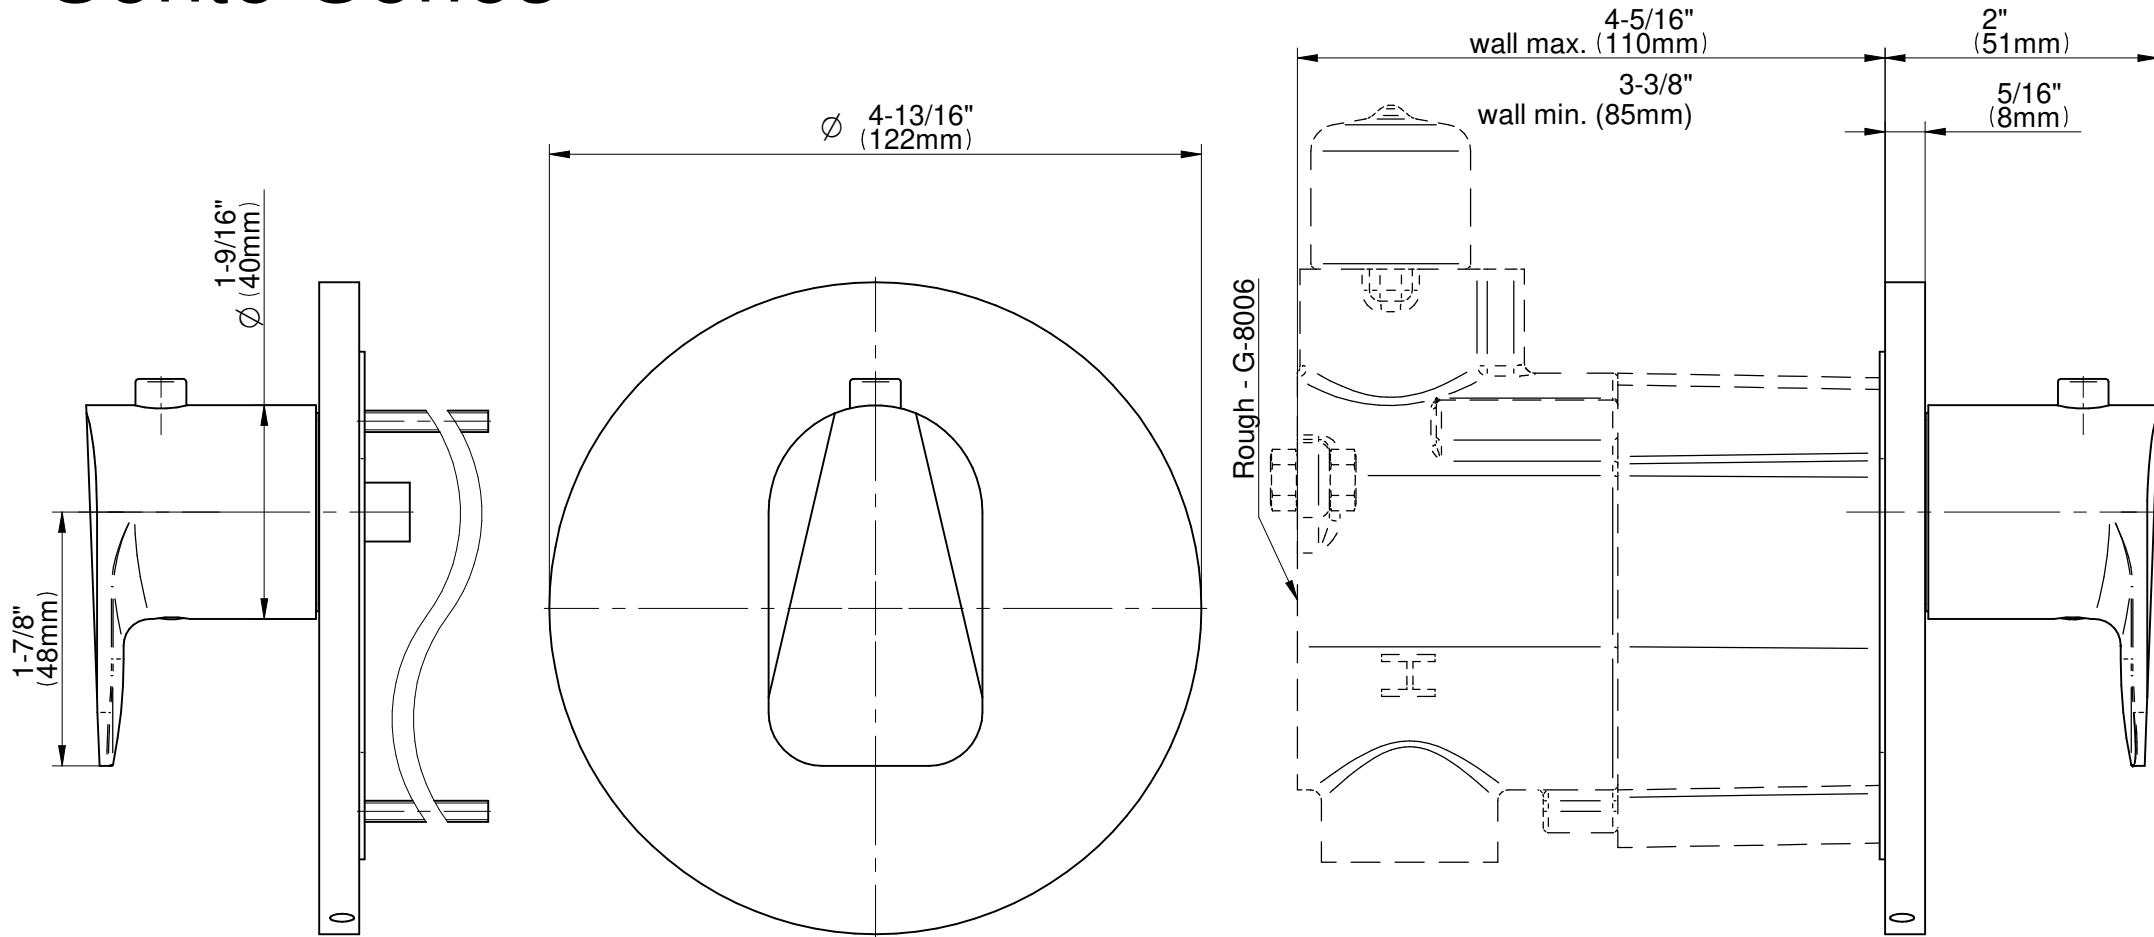

G-8037-LM59E-T

Sento Series