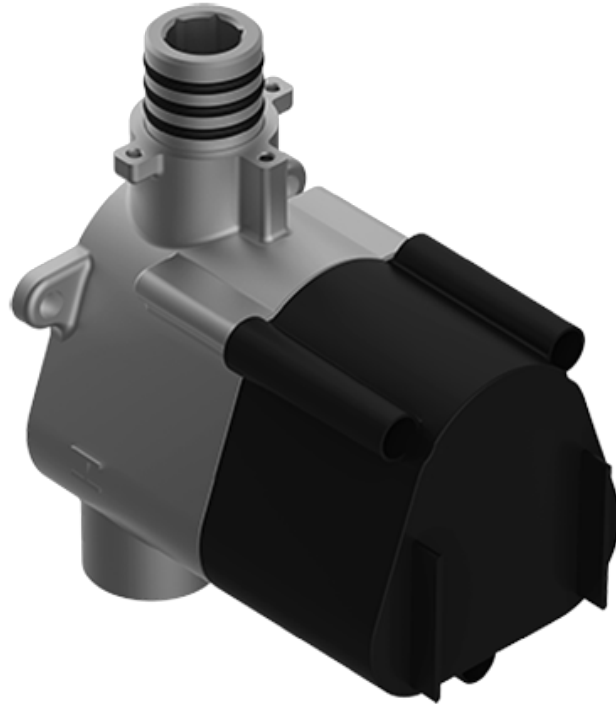

SHOWER  
M-Series Thermostatic Valve Trim  
with Handle

**GRAFF®**

**Information**

- Single metal handle
- Decorative trim plate
- Use with G-8006 Thermostatic Rough Valve
- ADA

**Finishes**

### Information

- Single metal handle
- Decorative trim plate
- Use with G-8053 3-Way Diverter Control Valve WITH Off Function
- Available Spring 2019 - call for earlier availability
- ADA

# G-8069-LM59E1-T

## Sento Series

SHOWER  
Thermostatic Rough Valve  
**G-8006**

**Information**

- 12.9 gpm @ 60 psi
- 3/4" universal inlets
- Built-in service stops
- Stacking outlet feature
- Complete serviceability from front of all units
- Supplied with protective plastic cover
- CalGreen compliant dependent on functions