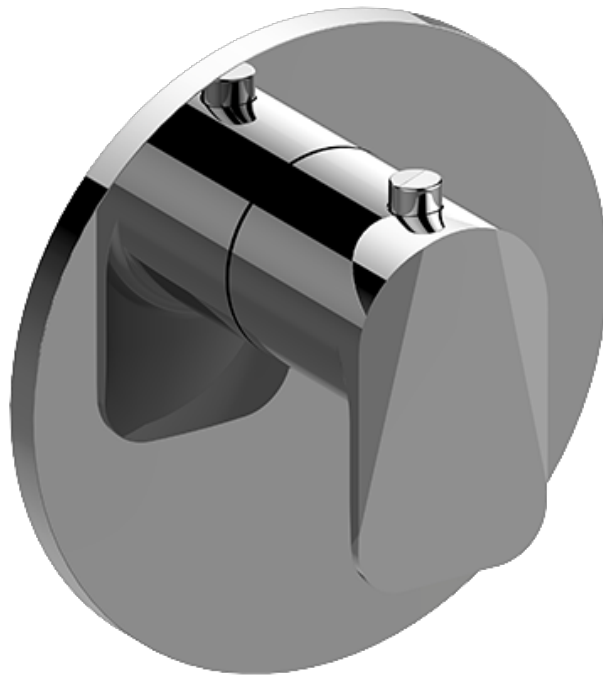

SHOWER  
M-Series Full Thermostatic  
Shower System  
**GL2.122SG-LM59E0**

---

**GRAFF®**

## Information

- 3/4" thermostatic valve and trim and 3-way diverter valve and trim
- 8" rain showerhead with 12" wall-mounted shower arm
- Showerhead features no-clog, easy-clean spray nozzles
- Flush-mounted swivel body sprays (3 pieces)
- Handshower set with wall bracket and 59" hose (PVD finishes use 59" flex hose)
- Optional extension kit
- Flow rates: showerhead  $\leq 1.8$  max gpm, handshower  $\leq 1.5$  max gpm, body sprays  $\leq 1.5$  max gpm each
- ADA

SHOWER  
M-Series Thermostatic Valve Trim  
with Handle

**GRAFF®**

**Information**

- Single metal handle
- Decorative trim plate
- Use with G-8006 Thermostatic Rough Valve
- ADA

**Finishes**