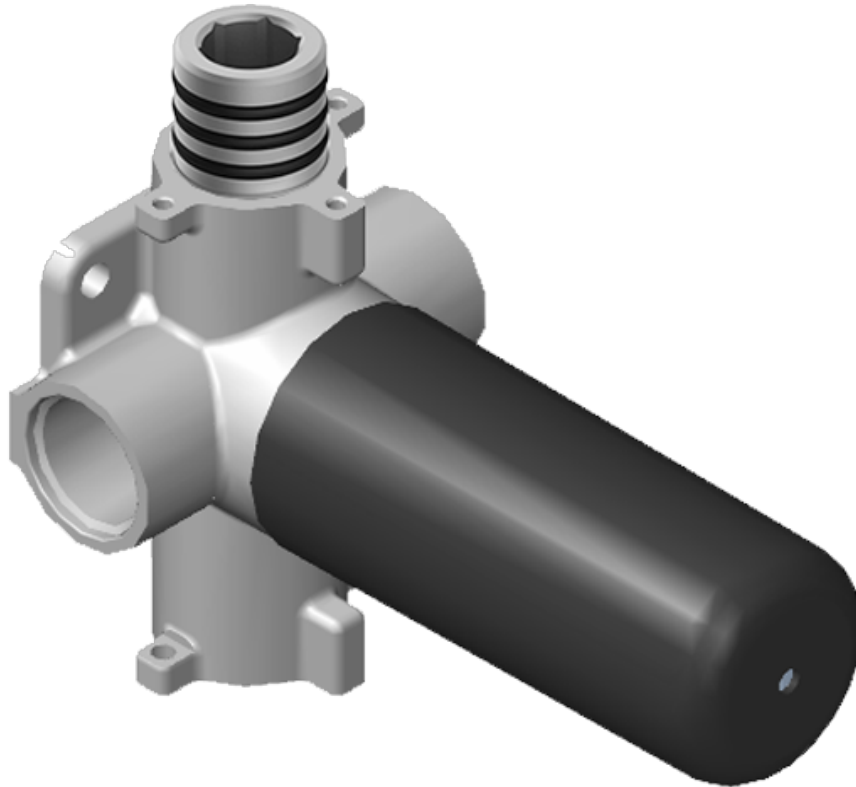

## SENTO Series

SHOWER  
 Two-Way Diverter Volume Control  
 Valve WITH Off Function and Pass-  
 Through  
**G-8052**

**Information**

- 11.7 gpm @ 60 psi
- 3/4" universal inlets/outlets with female threads
- Operates one function at a time
- Stacking inlet and pass-through port feature
- Supplied with protective plastic cover
- CALGreen compliant depending on functions