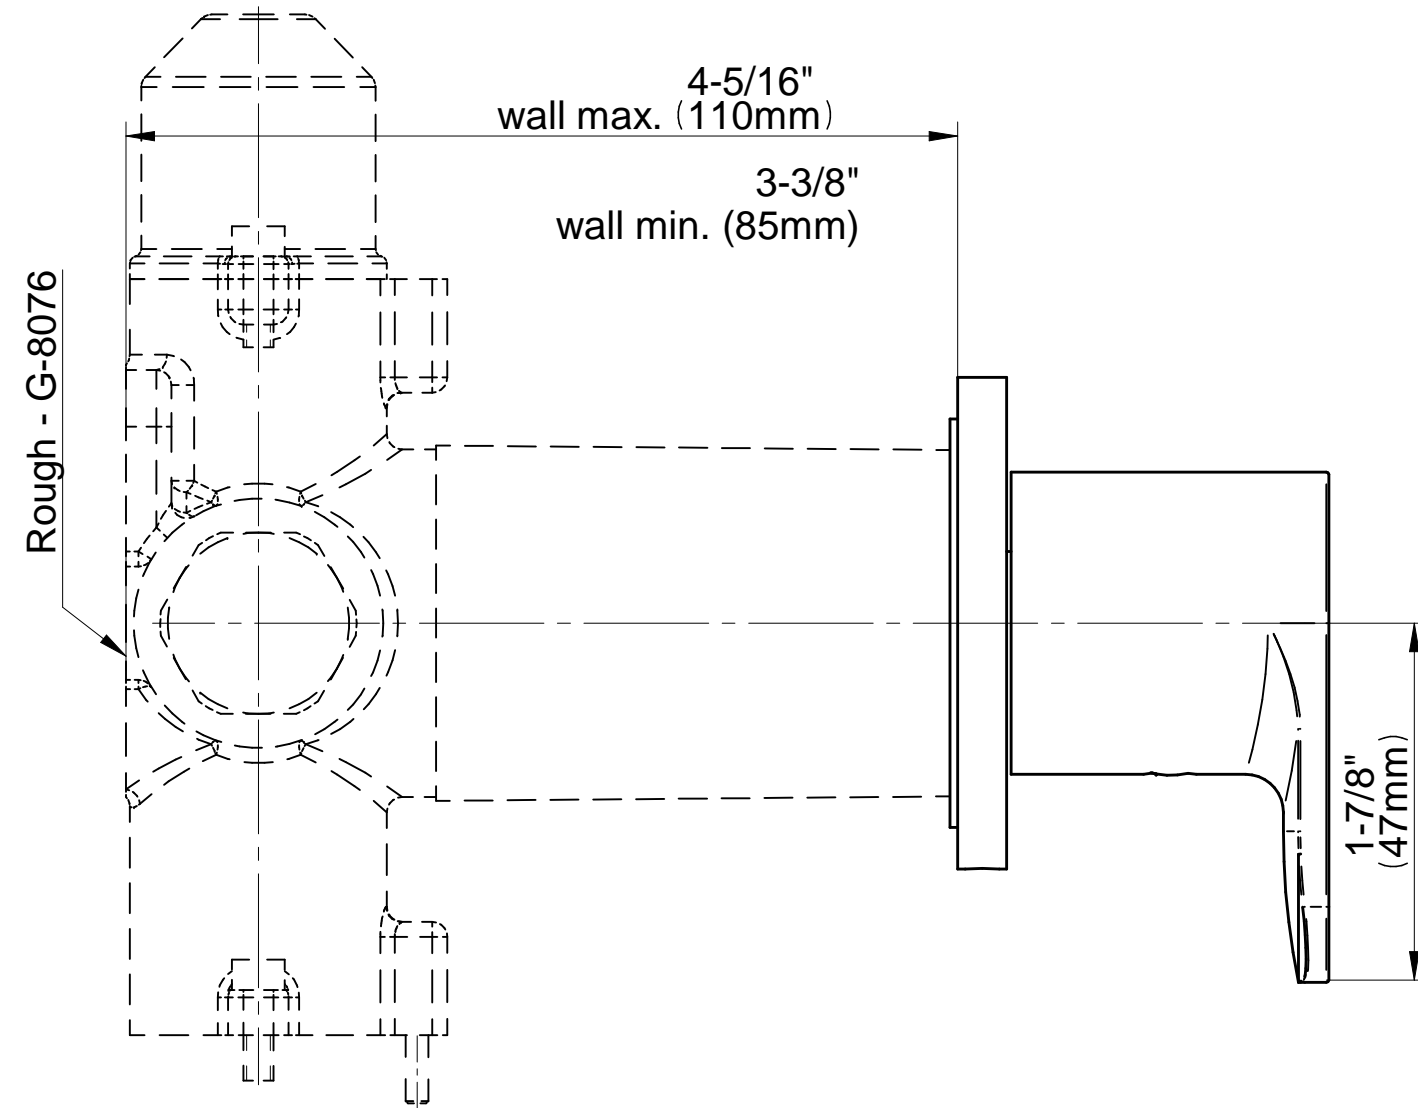

G-8097-LM42E1-T

SENTO Series