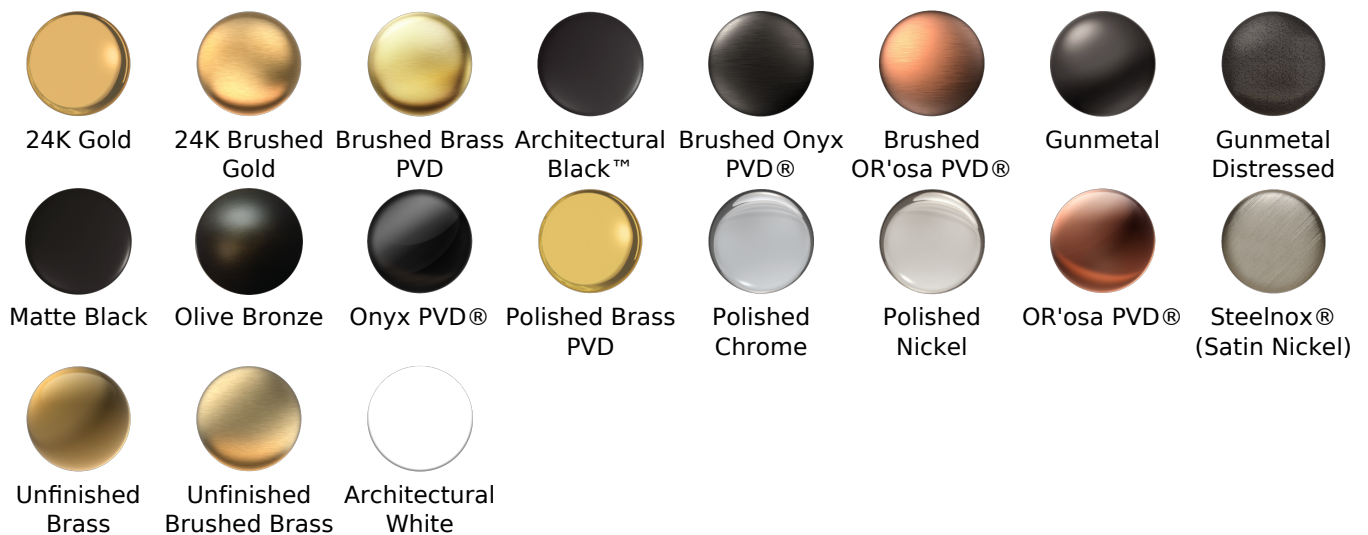

SHOWER
Sento M-Series Stop/Volume
Control Valve Trim with Handle
G-8097-LM42E1-T

Information

- Single metal handle and decorative trim plate
- Use with G-8076 Stop/Volume Control rough valve with Pass-Through or G-8077 Stop/Volume Control rough valve
- ADA

Finishes