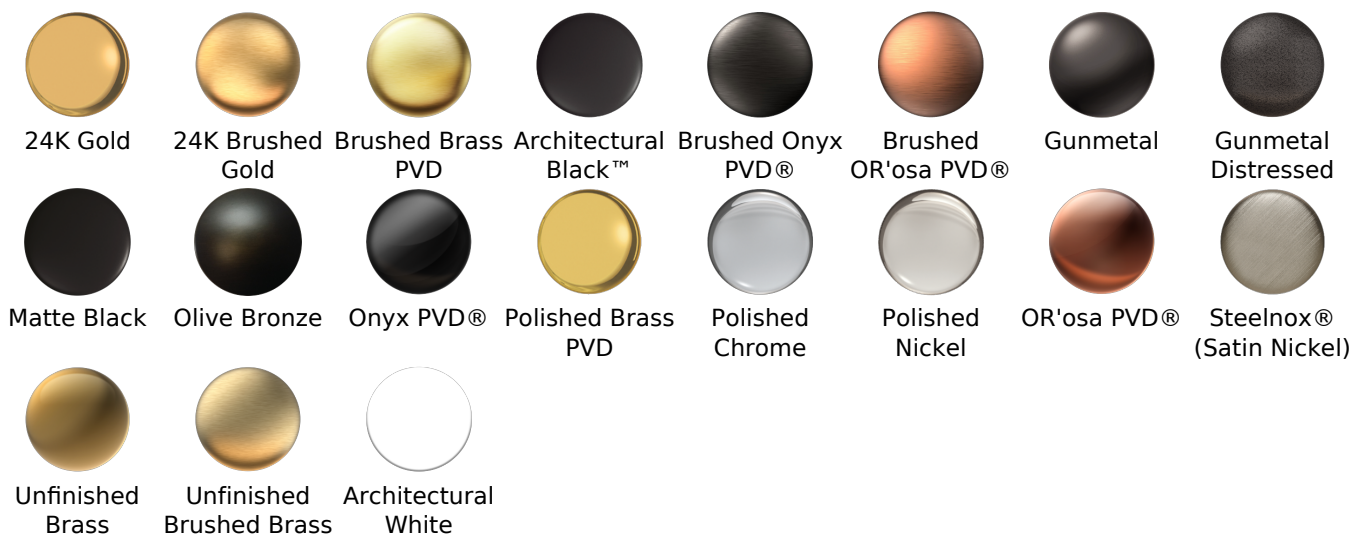

### Available Finishes

- Polished Chrome  
G-8503-PC
- Polished Nickel  
G-8503-PN
- Brushed Nickel  
G-8503-BNi
- Unfinished Brushed Brass\*  
G-8503-UBB\*
- Unfinished Brass\*  
G-8503-UB\*
- Matte Black\*  
G-8503-MBK\*
- Architectural Black\*  
G-8503-BK\*
- Architectural White\*  
G-8503-WT\*
- Steelnox (Satin Nickel)\*  
G-8503-SN\*
- Olive Brass\*  
G-8503-OB\*
- Gunmetal\*  
G-8503-GM\*
- Vintage Brushed Brass\*  
G-8503-VBB\*
- OR'osa PVD\*  
G-8503-RG\*
- Brushed OR'osa PVD\*  
G-8503-BRG\*
- Onyx PVD\*  
G-8503-OX\*
- Brushed Onyx PVD\*  
G-8503-BOX\*
- Polished Brass PVD\*  
G-8503-PB\*
- Brushed Brass PVD\*  
G-8503-BB\*
- 24K Brushed Gold\*  
G-8503-BAU\*
- 24K Gold\*  
G-8503-AU\*
- Gunmetal Distressed\*  
G-8503-GMD\*

## Finishes