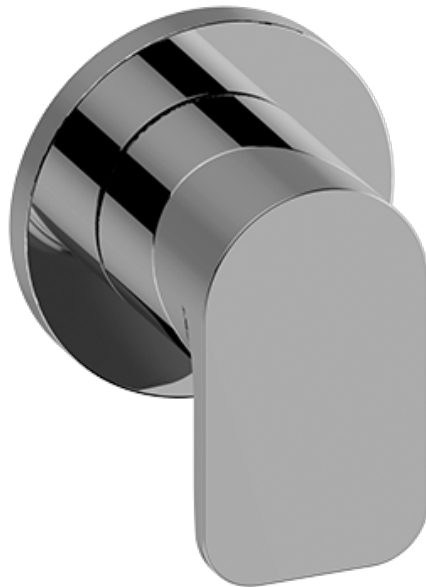

SHOWER
Sento M-Series Stop/Volume
Control Valve Trim with Handle
G-8097-LM42E1-T