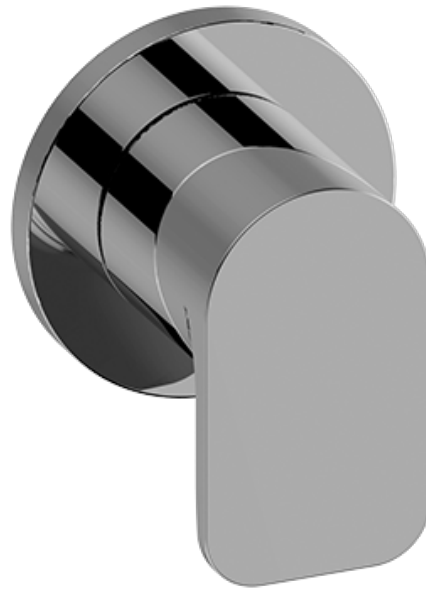

## SENTO Series

SHOWER  
 Two-Way Diverter Volume Control  
 Valve WITH Off Function and Pass-  
 Through  
**G-8052**

**Information**

- 11.7 gpm @ 60 psi
- 3/4" universal inlets/outlets with female threads
- Operates one function at a time
- Stacking inlet and pass-through port feature
- Supplied with protective plastic cover
- CALGreen compliant depending on functions

**Finishes**

Unfinished    Unfinished    Architectural  
Brass        Brushed Brass    White

SHOWER  
 Sento M-Series 2-Way Diverter  
 Valve Trim with Handle  
**G-8068-LM42E1-T**

**Information**

- Single metal handle and decorative trim plate
- Use with G-8052 2-Way Diverter Volume Control Valve WITH Off Function and Pass-Through
- ADA