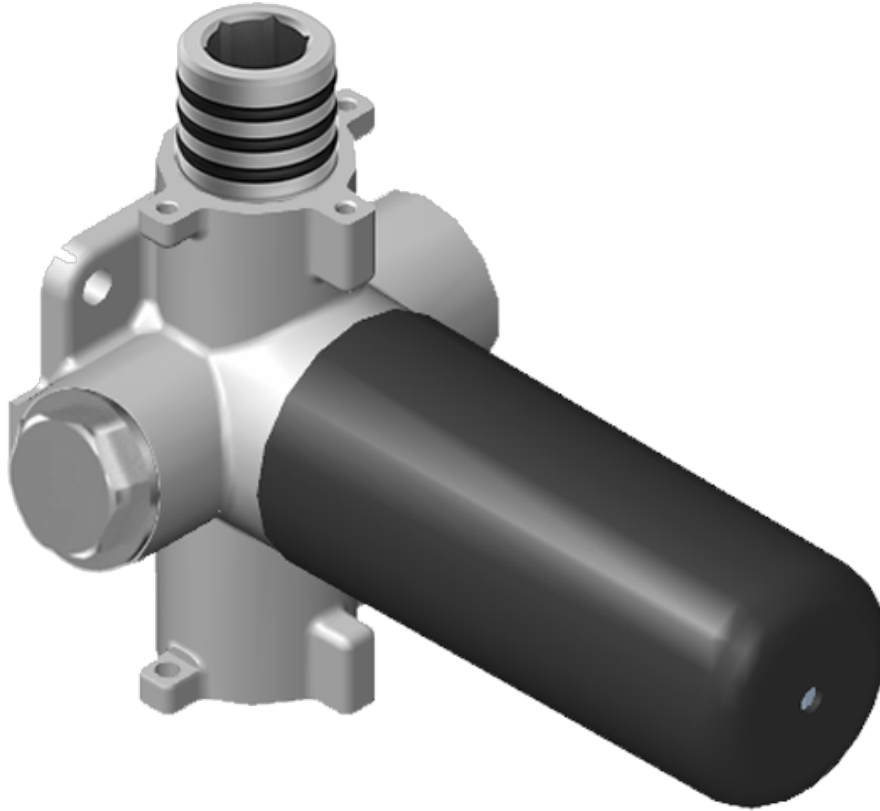

SHOWER
Stop/Volume Control Valve with
Pass Through
G-8076

Information

- 12.3 gpm @ 60 psi
- 3/4" universal inlets/outlets with female threads
- Stacking inlet and pass-through port feature
- Supplied with protective plastic cover
- CalGreen compliant dependent on functions

Finishes

24K Gold	24K Brushed Gold	Brushed Brass PVD	Architectural Black™	Brushed Onyx PVD®	Brushed OR'osa PVD®	Gunmetal	Gunmetal Distressed
Matte Black	Olive Bronze	Onyx PVD®	Polished Brass PVD	Polished Chrome	Polished Nickel	OR'osa PVD®	Steelnox® (Satin Nickel)
Unfinished Brass	Unfinished Brushed Brass	Architectural White