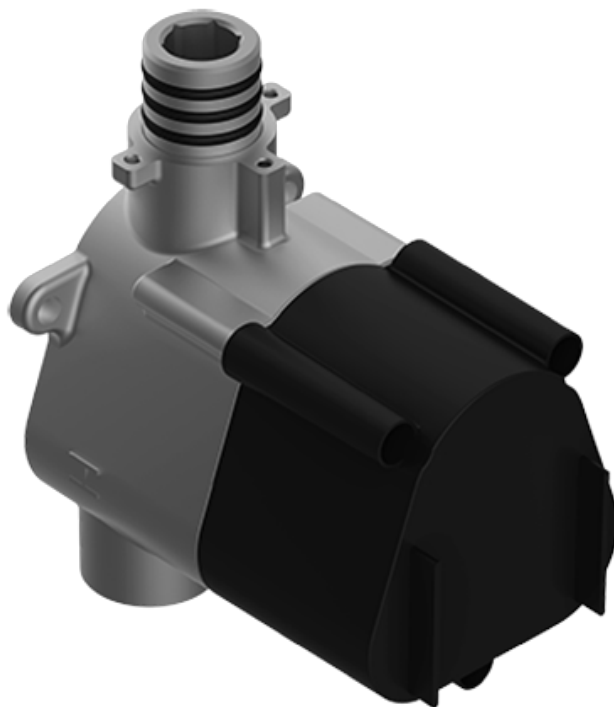

SHOWER  
M-Series Full Thermostatic  
Shower System  
**GM2.128SG-LM39E0**

---

**GRAFF®**

## Information

- 3/4" thermostatic valve and trim
- 3/4" 3-way diverter valve and trim
- Showerhead features no-clog, easy-clean spray nozzles
- Flush-mounted swivel body sprays (3 pieces)
- Handshower set with wall bracket and 59" hose
- Optional extension kit
- Flow rates: showerhead  $\leq 1.8$  max gpm, handshower  $\leq 1.5$  max gpm, body sprays  $\leq 1.5$  max gpm each
- ADA

SHOWER  
Thermostatic Rough Valve  
**G-8006**

**GRAFF®**

# G-8006

M-Series

3/4" Concealed Thermostatic Rough Valve