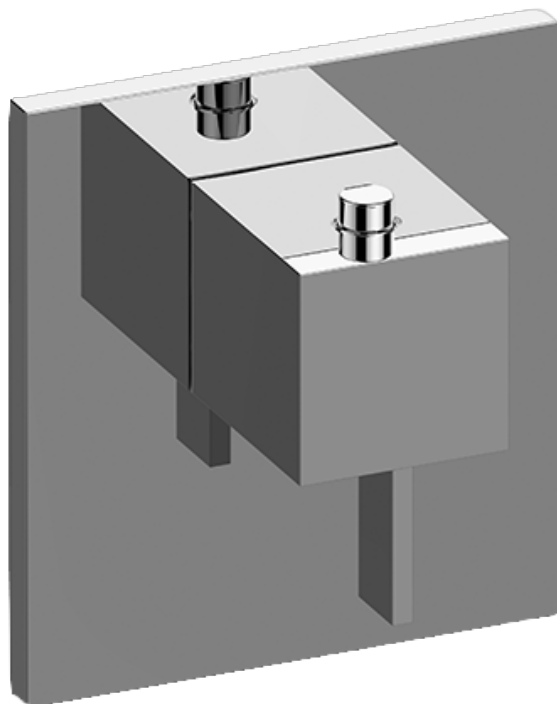

### Information

- Single metal handle and decorative trim plate
- Use with G-8006 thermostatic rough valve
- ADA