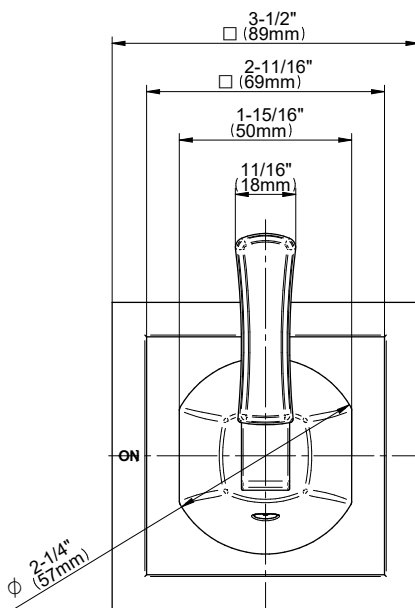

The measurements shown are for reference only. Products and specifications shown are subject to change without notice. Revised 7/2017

www.graff-faucets.com | phone: 800-954-4723