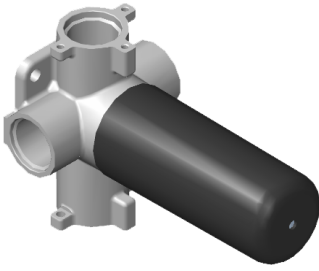

# G-8053

M-Series

3-Way Diverter Control Valve WITH Off Function (No Pass-Through)