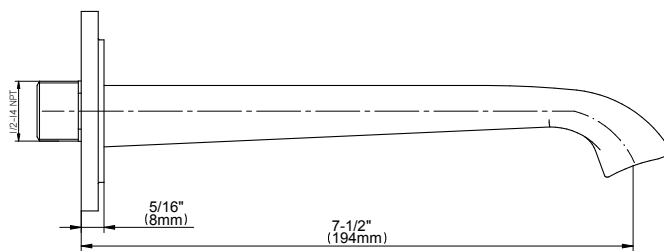

The measurements shown are for reference only. Products and specifications shown are subject to change without notice. Revised 5/2018.

www.graff-designs.com | phone: 800-954-4723