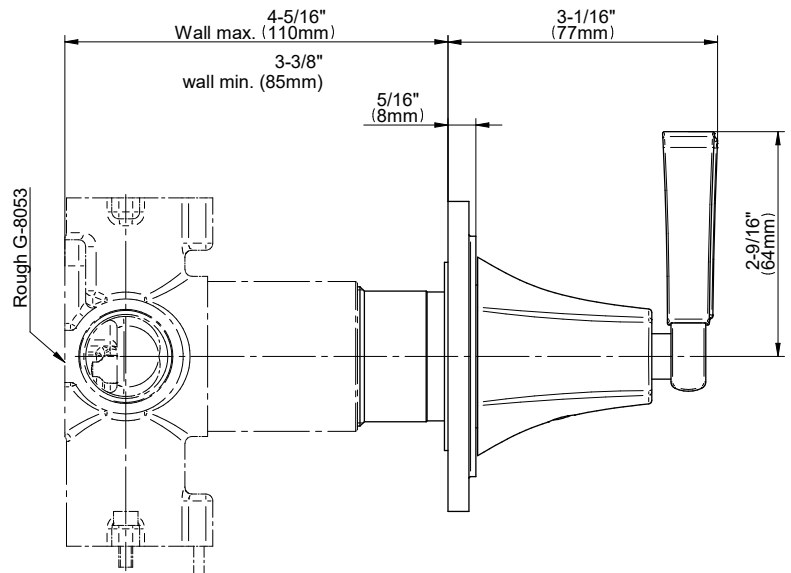

The measurements shown are for reference only. Products and specifications shown are subject to change without notice. Revised 6/2017

www.graff-faucets.com | phone: 800-954-4723