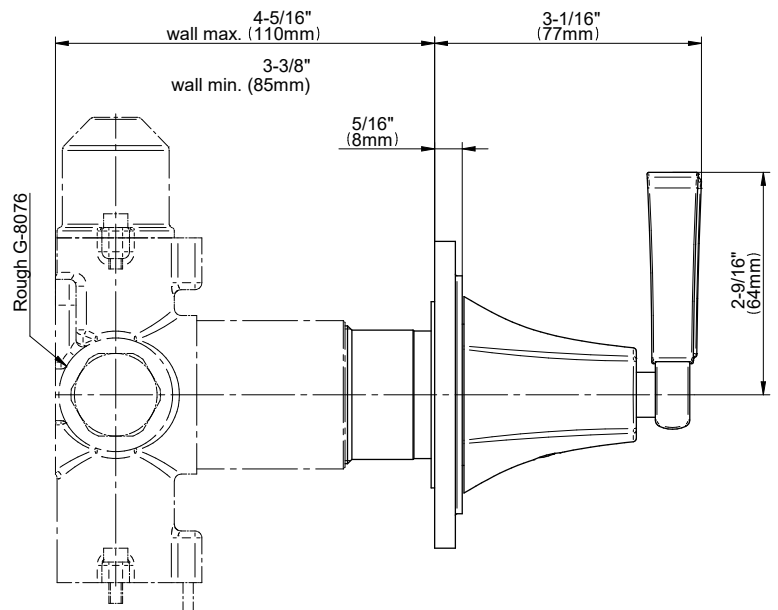

The measurements shown are for reference only. Products and specifications shown are subject to change without notice. Revised 7/2017

www.graff-faucets.com | phone: 800-954-4723