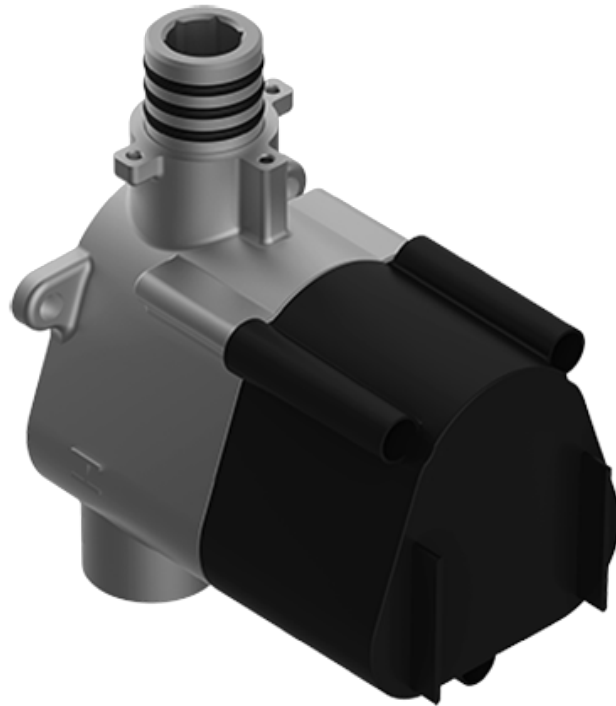

[www.graff-designs.com](http://www.graff-designs.com) | phone: 800-954-4723

SHOWER  
 Thermostatic Rough Valve  
**G-8006**

**Information**

- 12.9 gpm @ 60 psi
- 3/4" universal inlets
- Built-in service stops
- Stacking outlet feature
- Complete serviceability from front of all units
- Supplied with protective plastic cover
- CalGreen compliant dependent on functions