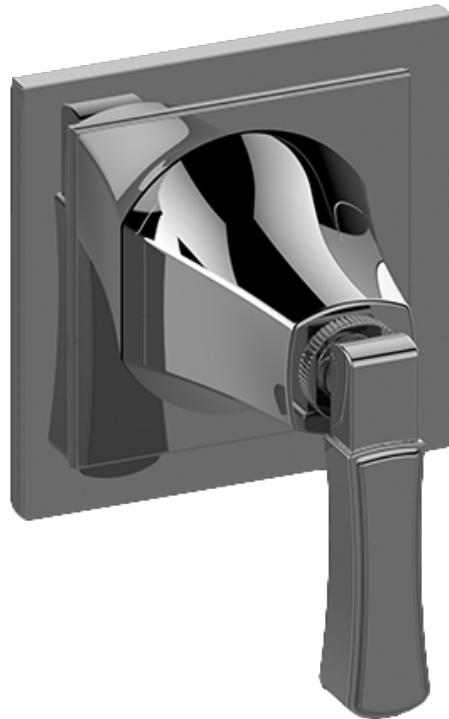

[www.graff-faucets.com](http://www.graff-faucets.com) | phone: 800-954-4723

SHOWER  
 Finezza DUE Stop/Volume Control  
 Trim Plate and Handle  
**G-8199-LM47E1-T**

**Information**

- Single metal handle
- Decorative trim plate
- Use with G-8076 Stop/Volume Control rough valve with Pass-Through or G-8077 Stop/Volume Control rough valve
- To complete package, you must order rough valve
- ADA