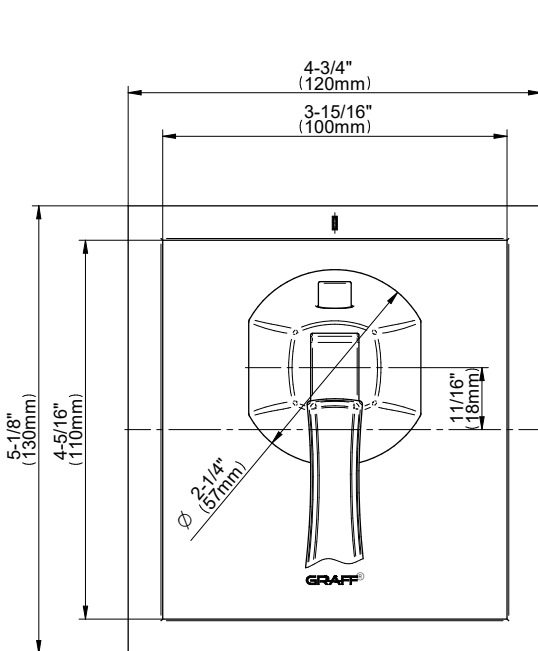

The measurements shown are for reference only. Products and specifications shown are subject to change without notice. Revised 7/2017

www.graff-faucets.com | phone: 800-954-4723