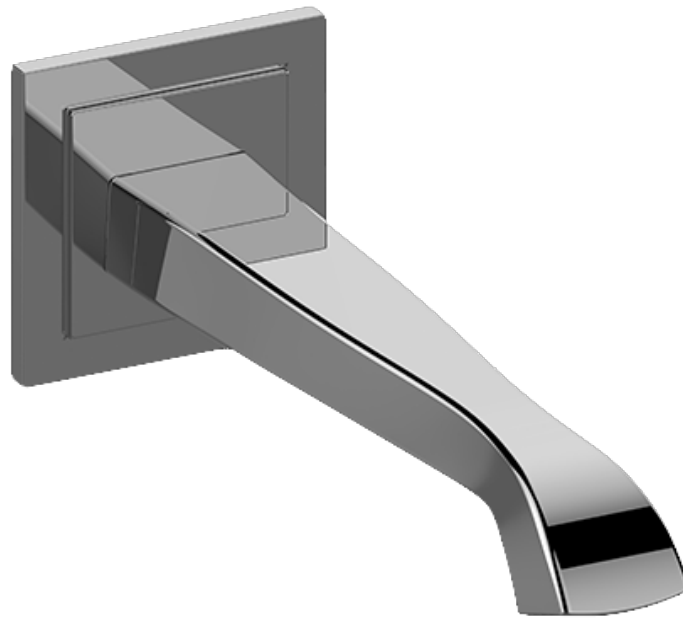

SHOWER
8" Finezza Tub Spout
G-6865