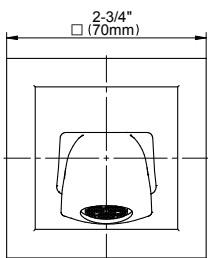

The measurements shown are for reference only. Products and specifications shown are subject to change without notice. Revised 5/2018.

www.graff-designs.com | phone: 800-954-4723