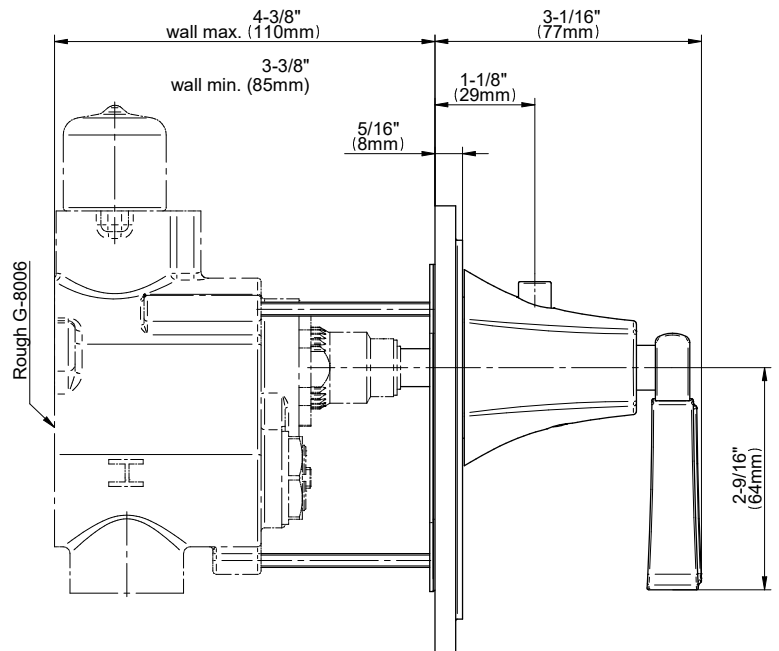

The measurements shown are for reference only. Products and specifications shown are subject to change without notice. Revised 7/2017

www.graff-faucets.com | phone: 800-954-4723