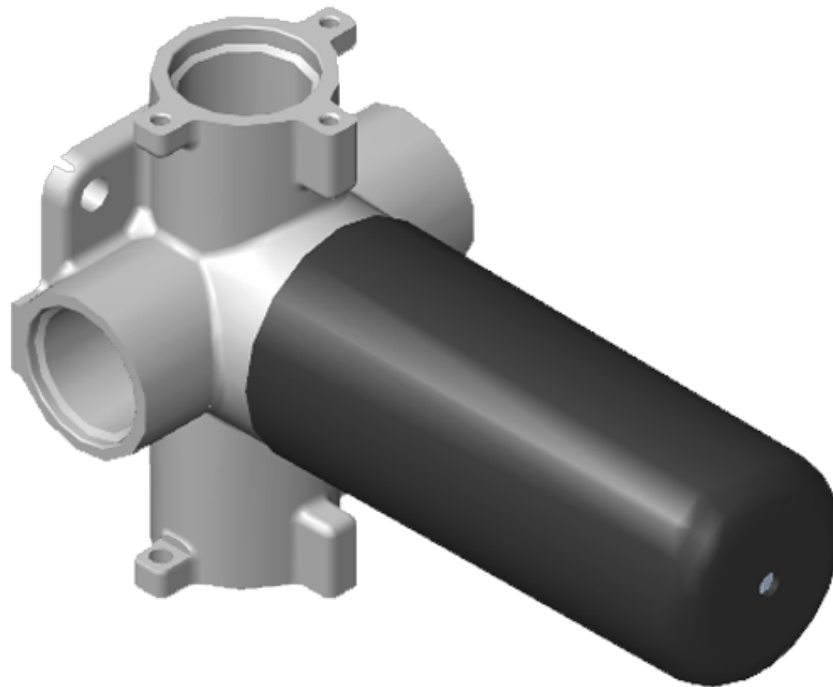

[www.graff-faucets.com](http://www.graff-faucets.com) | phone: 800-954-4723

SHOWER  
 Three-Way Diverter Control Valve  
 WITH Off Function (No Pass-  
 Through)  
**G-8053**

**Information**

- ~11.4 gpm @ 60 psi
- 3/4" universal inlets/outlets with female threads
- Operates one function at a time
- Stacking inlet feature
- Supplied with protective plastic cover
- CALGreen compliant depending on functions