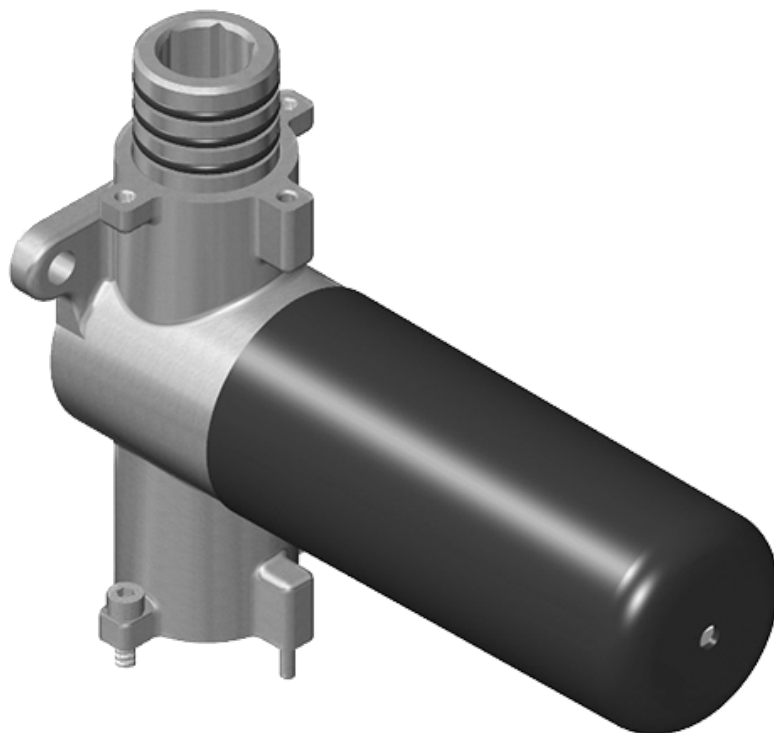

SHOWER
Stop/Volume Control Rough Valve
G-8077

Information

- 18.1 gpm @ 60 psi
- 3/4" universal inlets/outlets with female threads
- Stacking inlet and outlet feature
- Supplied with protective plastic cover
- CalGreen compliant dependent on functions

Finishes

24K Gold	24K Brushed Gold	Brushed Brass PVD	Architectural Black™	Brushed Nickel	Brushed Onyx PVD®	Brushed OR'osa PVD®	Gunmetal
Matte Black	Olive Bronze	Onyx PVD®	Polished Brass PVD	Polished Chrome	Polished Nickel	OR'osa PVD®	Unfinished Brass
Unfinished Brushed Brass	Vintage Brushed Brass	Architectural White