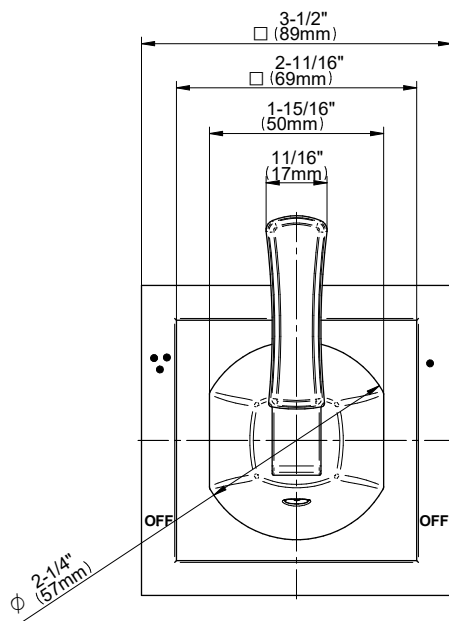

The measurements shown are for reference only. Products and specifications shown are subject to change without notice. Revised 6/2017

www.graff-faucets.com | phone: 800-954-4723