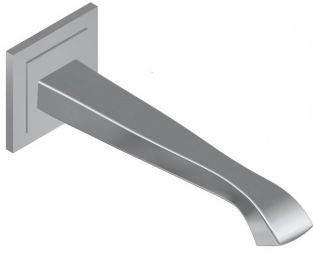

G-6865

Finezza Collection
8" Finezza Tub Spout

GRAFF®

Product Features

- Includes spout ring
- 1/2" NPT female thread inlet
- Matches Finezza UNO and Finezza DUE Collections
- Tub spout flow rate ~ 12.4 gpm @60 psi

Available Finishes

- Polished Chrome
  G-6865-PC
- Brushed Nickel
  G-6865-BNi
- Polished Nickel
  G-6865-PN
- Olive Bronze
  G-6865-OB
- Unfinished Brass*
  G-6865-UB*
- Gold*
  G-6865-AU*
- Brushed Gold*
  G-6865-BAU*

* Special order finish- call for availability

Warranty

- Limited lifetime warranty

For complete warranty information go to <https://www.graff-faucets.com/en/info/faqs>