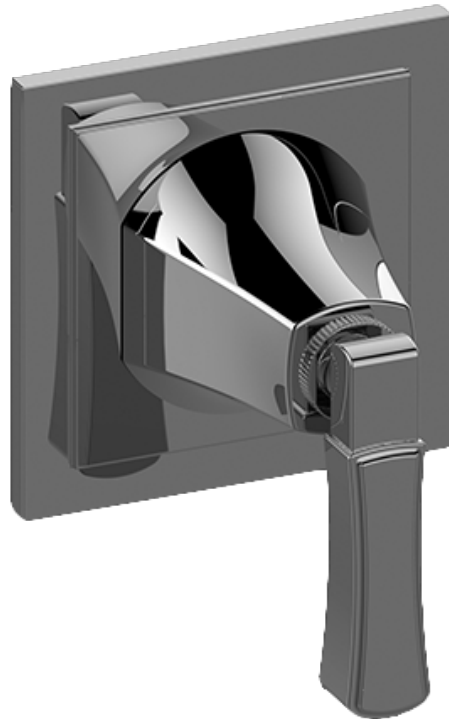

[www.graff-faucets.com](http://www.graff-faucets.com) | phone: 800-954-4723

SHOWER  
 Finezza DUE Three-Way Diverter  
 Valve Trim Plate and Handle  
**G-8174-LM47E1-T**

**Information**

- Single metal handle
- Decorative trim plate
- Use with G-8053 3-way diverter control rough valve WITH off function
- To complete package, you must order rough valve
- ADA