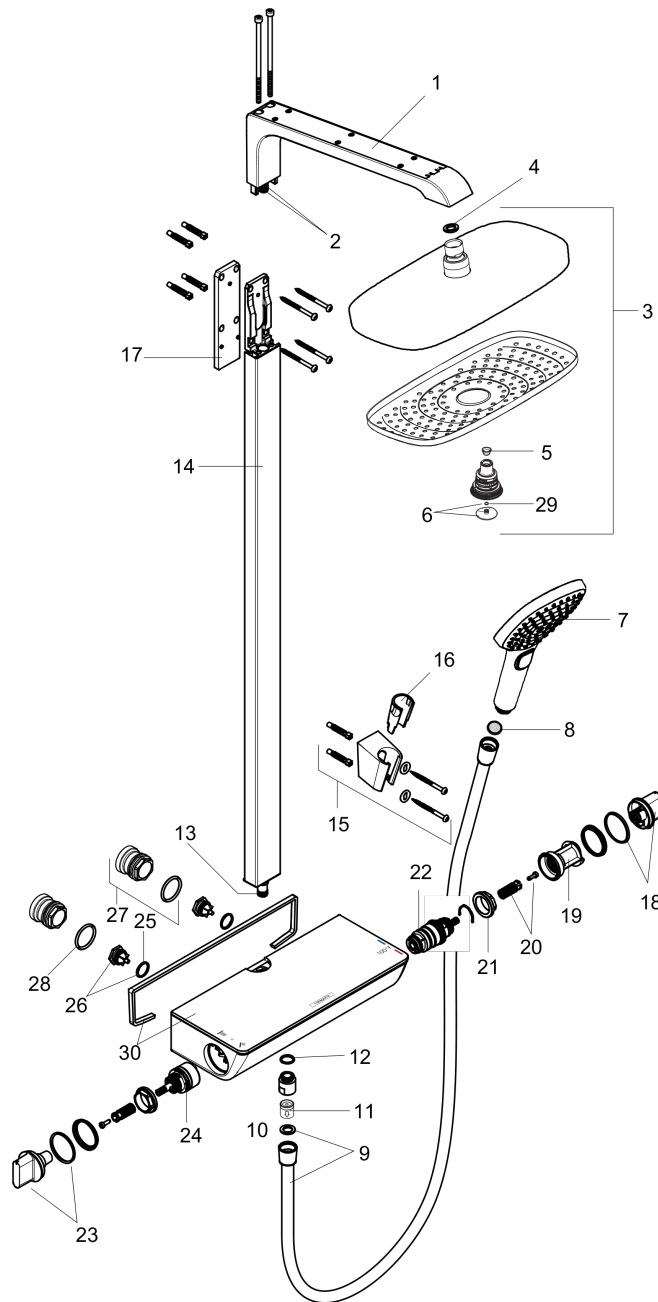

Raindance Select E
Showerpipe 300 2-Jet, 2.0 GPM
 Finishes : **white/chrome** Part no. : **04610400**

Exploded drawing

Year of production: >01/16

Raindance Select E
Showerpipe 300 2-Jet, 2.0 GPM

Finishes : **white/chrome** Part no. : **04610400**

Spare parts list

Year of production: >01/16

Pos.	Description	Part no.	Price	PU
1	shower arm	92267000	-	1
2	O-ring 9x1,5	98117000	-	1
3	Overhead shower with female thread G½	04534400	-	1
4	flat seal	97674000	-	1
5	filter	97735000	-	1
6	cover	98344000	-	1
7	handshower	04528400	-	1
8	filter packing	94246000	-	1
9	shower hose 1,60 m	28276003	-	1
10	seal	98058000	-	1
11	set of non return valves DW 15	94074000	-	1
12	O-ring 14x2	98129000	-	1
13	O-ring 9x1,8	98118000	-	1
14	pipe with cover (850 mm)	92265000	-	1
15	shower holder	28331000	-	1
16	guide	98918000	-	1
17	tile-matching-disk	95960000	-	1
18	handle for thermostat	95770000	-	1
19	safety set	95771000	-	1
20	handle fixing set	92130000	-	1
21	nut	98913000	-	1
22	thermostat cartridge	98282001	-	1
23	handle	95957000	-	1
24	shut off unit with selector	98283000	-	1
25	O-ring 17x2	98199000	-	1
26	non return valve (pressure-resistant up to 2 MPa)	95773000	-	1
27	set of S-unions	95772001	-	1
28	O-ring 29x3	98371000	-	1
29	O-ring 3x1	98384000	-	1
30	escutcheon	98478401	-	1
a	pipe with cover (1382 mm)	92358000	-	1
b	pipe with cover (1282 mm)	92266000	-	1
c	pipe with cover (950 mm)	92357000	-	1