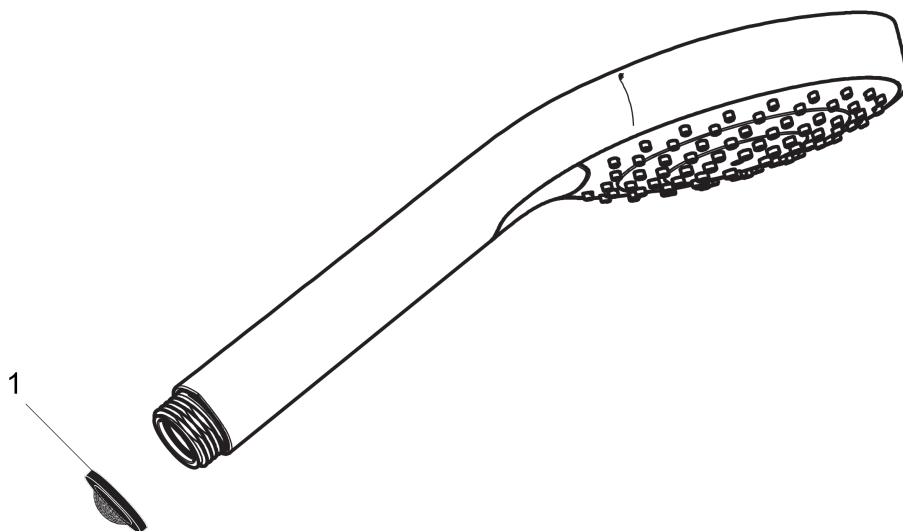

**Croma Select E**  
**Handshower 110 3-Jet, 1.75 GPM**  
 Finishes : **white/chrome** Part no. : **04723400**

**Description**

**Features**

- Select button for comfortable alternation of spray modes
- 121 no-clog spray channels
- Spray modes: SoftRain, IntenseRain, Pulsating Massage
- Flow: 1.75 GPM (6.6 L/Min)
- Easy-to-clean white spray face

**Item details**

List Price \$ 127.00

**Technology**

**Compliance**

**Product image**

**Scale drawing**

**Croma Select E**  
**Handshower 110 3-Jet, 1.75 GPM**  
Finishes : **white/chrome** Part no. : **04723400**

Exploded drawing

Year of production: >01/18

**Croma Select E**  
**Handshower 110 3-Jet, 1.75 GPM**  
 Finishes : **white/chrome**    Part no. : **04723400**

**Spare parts list**

Year of production: >01/18