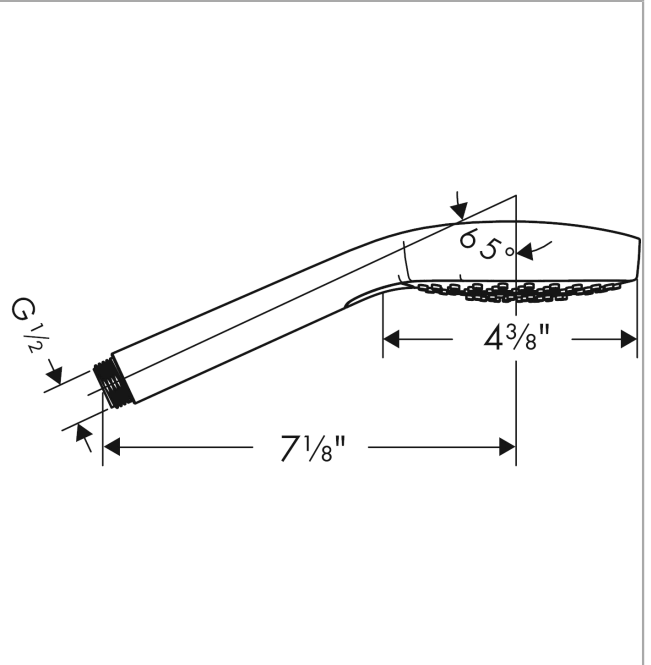

**Croma Select E**  
**Handshower 110 3-Jet, 1.75 GPM**  
 Finishes : **white/chrome** Part no. : **04723400**

**Description**

**Features**

- Select button for comfortable alternation of spray modes
- 121 no-clog spray channels
- Spray modes: SoftRain, IntenseRain, Pulsating Massage
- Flow: 1.75 GPM (6.6 L/Min)
- Easy-to-clean white spray face

**Item details**

List Price \$ 127.00

**Technology**

**Compliance**

**Product image**

**Scale drawing**

**Croma Select E**  
**Handshower 110 3-Jet, 1.75 GPM**  
Finishes : **white/chrome** Part no. : **04723400**

Exploded drawing

Year of production: >01/18

**Croma Select E**  
**Handshower 110 3-Jet, 1.75 GPM**  
 Finishes : **white/chrome**    Part no. : **04723400**

**Spare parts list**

Year of production: >01/18