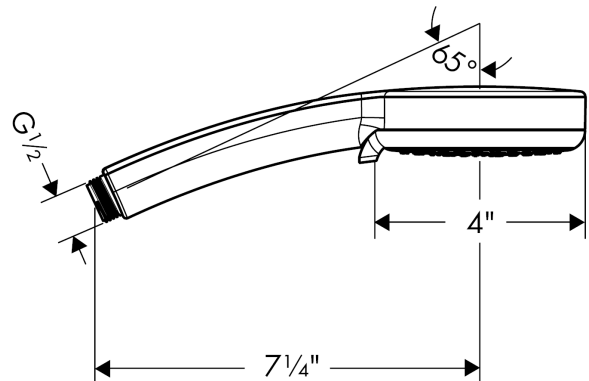

Croma 100
Handshower E 3-Jet, 1.8 GPM
 Finishes : **chrome** Part no. : **04752000**

Description

Features

- 75 no-clog spray channels
- Spray modes: Full, Pulsating Massage, Intense Turbo
- Flow: 1.8 GPM (6.8 L/Min)

Item details

List Price \$ 96.00

Technology

Compliance

Product image

Scale drawing

Croma 100
Handshower E 3-Jet, 1.8 GPM
Finishes : **chrome** Part no. : **04752000**

Exploded drawing

Year of production: >01/18

Croma 100
Handshower E 3-Jet, 1.8 GPM
 Finishes : **chrome** Part no. : **04752000**

Spare parts list

Year of production: >01/18

Pos.	Description	Part no.	Price	PU
1	filter packing	94246000	-	1