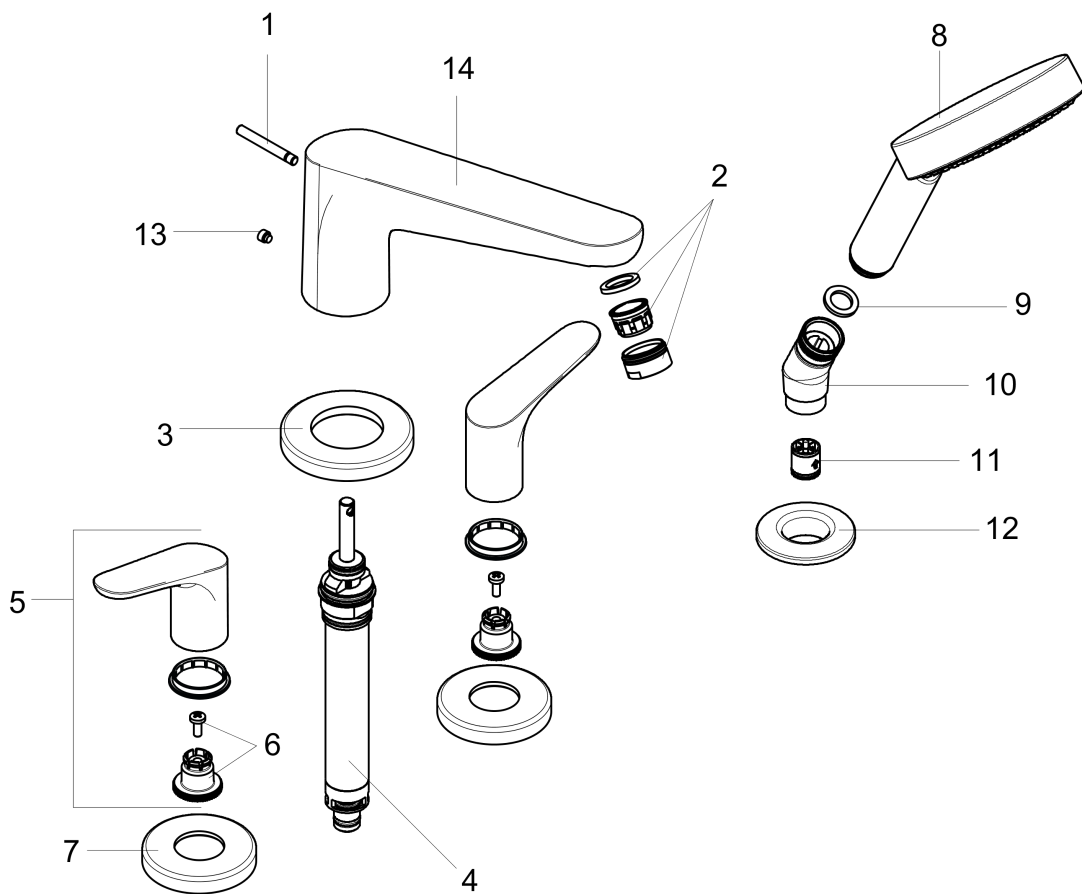

Focus

4-Hole Roman Tub Set Trim with 1.8 GPM Handshower

Finishes : **chrome** Part no. : **04766000**

Description

Features

- consists of: 4-Hole Roman tub filler trim, Handshower, Handshower holder
- 90° ceramic valves
- Integrated double backflow prevention

Item details

List Price \$ 656.00

Technology

Compliance

Product image

Scale drawing

Focus
4-Hole Roman Tub Set Trim with 1.8 GPM Handshower
 Finishes : **chrome** Part no. : **04766000**

Exploded drawing

Year of production: >01/19

Focus

4-Hole Roman Tub Set Trim with 1.8 GPM Handshower

Finishes : **chrome** Part no. : **04766000**

Spare parts list

Year of production: >01/19

Pos.	Description	Part no.	Price	PU
1	diverter knob	98607000	-	1
2	aerator M24x1 (25 l/min)	13914000	-	1
3	escutcheon Ø 70 mm	97779000	-	1
4	spout cpl.	95941000	-	1
5	selector assy	96775000	-	1
6	handle	95929000	-	1
7	handle fixing set	94184000	-	1
8	escutcheon	31098000	-	1
9	handshower	04752000	-	1
10	washer	88651000	-	1
11	hollow set screw M6x6	97660000	-	1
12	shower holder	28071000	-	1
13	set of non return valves DW 15	94074000	-	1
14	escutcheon Ø 52 mm	97159000	-	1
a	set of color-rings cold / hot water	95819000	-	1