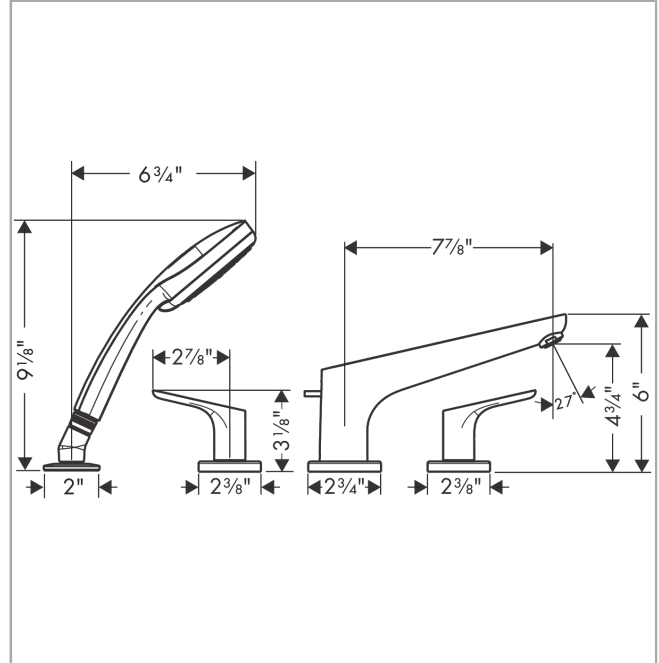

Focus

4-Hole Roman Tub Set Trim with 1.8 GPM Handshower

Finishes : **chrome** Part no. : **04766000**

Description

Features

- consists of: 4-Hole Roman tub filler trim, Handshower, Handshower holder
- 90° ceramic valves
- Integrated double backflow prevention

Item details

List Price \$ 656.00

Technology

Compliance

Product image

Scale drawing

Focus
4-Hole Roman Tub Set Trim with 1.8 GPM Handshower
 Finishes : **chrome** Part no. : **04766000**

Exploded drawing

Year of production: >01/19

Focus

4-Hole Roman Tub Set Trim with 1.8 GPM Handshower

Finishes : **chrome** Part no. : **04766000**

Spare parts list

Year of production: >01/19

Pos.	Description	Part no.	Price	PU
1	diverter knob	98607000	-	1
2	aerator M24x1 (25 l/min)	13914000	-	1
3	escutcheon Ø 70 mm	97779000	-	1
4	spout cpl.	95941000	-	1
5	selector assy	96775000	-	1
6	handle	95929000	-	1
7	handle fixing set	94184000	-	1
8	escutcheon	31098000	-	1
9	handshower	04752000	-	1
10	washer	88651000	-	1
11	hollow set screw M6x6	97660000	-	1
12	shower holder	28071000	-	1
13	set of non return valves DW 15	94074000	-	1
14	escutcheon Ø 52 mm	97159000	-	1
a	set of color-rings cold / hot water	95819000	-	1