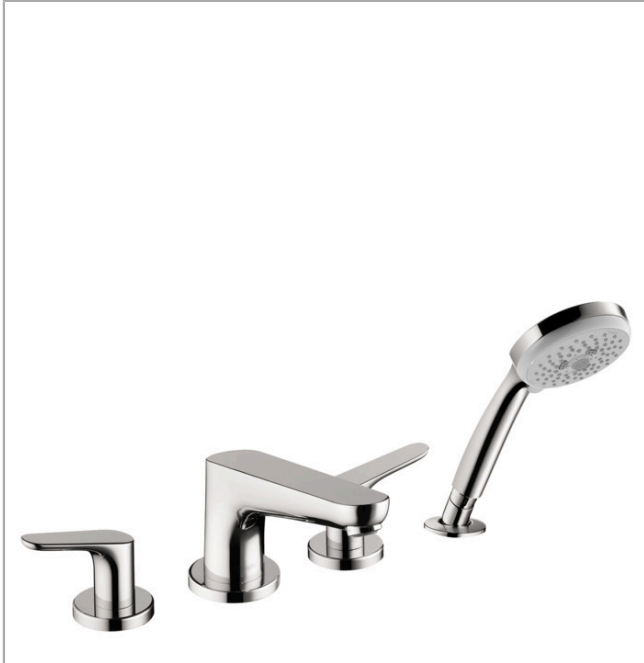

Focus

4-Hole Roman Tub Set Trim with 1.8 GPM Handshower

Finishes : **chrome** Part no. : **04766000**

Description

Features

- consists of: 4-Hole Roman tub filler trim, Handshower, Handshower holder
- 90° ceramic valves
- Integrated double backflow prevention

Item details

List Price \$ 656.00

Technology

Compliance

Product image

Scale drawing

Focus
4-Hole Roman Tub Set Trim with 1.8 GPM Handshower
 Finishes : **chrome** Part no. : **04766000**

Exploded drawing

Year of production: >01/19

Focus

4-Hole Roman Tub Set Trim with 1.8 GPM Handshower

Finishes : **chrome** Part no. : **04766000**

Spare parts list

Year of production: >01/19

Pos.	Description	Part no.	Price	PU
1	diverter knob	98607000	-	1
2	aerator M24x1 (25 l/min)	13914000	-	1
3	escutcheon Ø 70 mm	97779000	-	1
4	spout cpl.	95941000	-	1
5	selector assy	96775000	-	1
6	handle	95929000	-	1
7	handle fixing set	94184000	-	1
8	escutcheon	31098000	-	1
9	handshower	04752000	-	1
10	washer	88651000	-	1
11	hollow set screw M6x6	97660000	-	1
12	shower holder	28071000	-	1
13	set of non return valves DW 15	94074000	-	1
14	escutcheon Ø 52 mm	97159000	-	1
a	set of color-rings cold / hot water	95819000	-	1