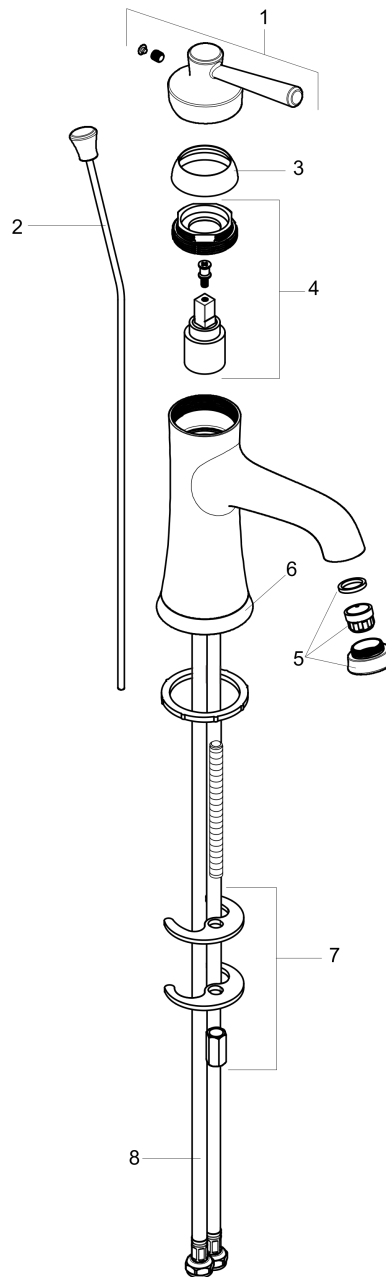

Joleena
Single-Hole Faucet 100 with Pop-Up Drain, 1.2 GPM
 Finishes : **chrome** Part no. : **04771000**

Description

Features

- Spray modes: Aerated spray
- Flow: 1.2 GPM (4.5 L/Min)
- Ceramic cartridge
- Includes pop-up drain

Item details

List Price \$ 235.00

Technology

Compliance

Product image

Scale drawing

Joleena
Single-Hole Faucet 100 with Pop-Up Drain, 1.2 GPM
 Finishes : **chrome** Part no. : **04771000**

Exploded drawing

Year of production: >06/19

Joleena
Single-Hole Faucet 100 with Pop-Up Drain, 1.2 GPM
 Finishes : **chrome** Part no. : **04771000**

Spare parts list

Year of production: >06/19

| Pos. | Description | Part no. | Price | PU |
|------|---------------------------|----------|-------|----|
| 1 | handle | 93534000 | - | 1 |
| 2 | pull rod | 93529000 | - | 1 |
| 3 | flange | 93273000 | - | 1 |
| 4 | cartridge, assy | 93268000 | - | 1 |
| 5 | aerator M24x1 (4,5 l/min) | 93531001 | - | 1 |
| 6 | escutcheon | 93530000 | - | 1 |
| 7 | fixing set | 96016000 | - | 1 |
| 8 | connection hose 600 mm | 93528001 | - | 1 |
| a | pop up waste | 88509000 | - | 1 |