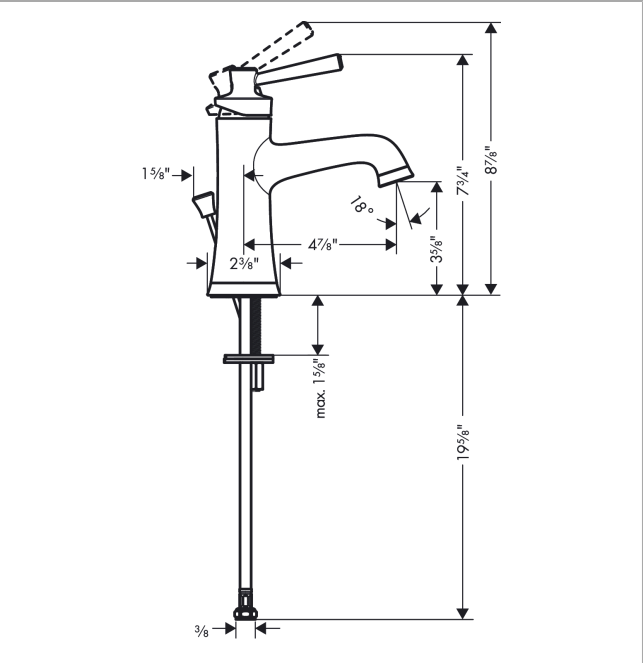

Joleena
Single-Hole Faucet 100 with Pop-Up Drain, 1.2 GPM
 Finishes : **chrome** Part no. : **04771000**

Description

Features

- Spray modes: Aerated spray
- Flow: 1.2 GPM (4.5 L/Min)
- Ceramic cartridge
- Includes pop-up drain

Item details

List Price \$ 235.00

Technology

Compliance

Product image

Scale drawing

Joleena
Single-Hole Faucet 100 with Pop-Up Drain, 1.2 GPM
 Finishes : **chrome** Part no. : **04771000**

Exploded drawing

Year of production: >06/19

Joleena
Single-Hole Faucet 100 with Pop-Up Drain, 1.2 GPM
 Finishes : **chrome** Part no. : **04771000**

Spare parts list

Year of production: >06/19

| Pos. | Description | Part no. | Price | PU |
|------|---------------------------|----------|-------|----|
| 1 | handle | 93534000 | - | 1 |
| 2 | pull rod | 93529000 | - | 1 |
| 3 | flange | 93273000 | - | 1 |
| 4 | cartridge, assy | 93268000 | - | 1 |
| 5 | aerator M24x1 (4,5 l/min) | 93531001 | - | 1 |
| 6 | escutcheon | 93530000 | - | 1 |
| 7 | fixing set | 96016000 | - | 1 |
| 8 | connection hose 600 mm | 93528001 | - | 1 |
| a | pop up waste | 88509000 | - | 1 |