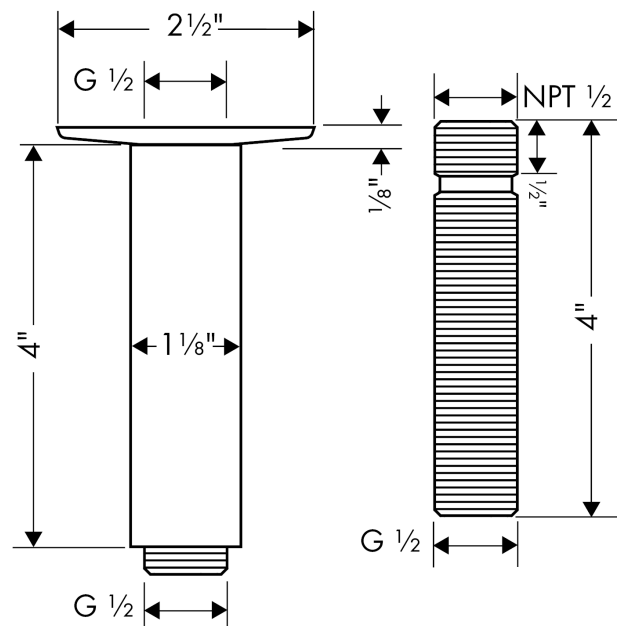

Extension Pipe for Ceiling Mount

Finishes : **chrome** Part no. : **27479001**

Description

Features

- Brass
- 1/2" NPT
- 4" pipe, Escutcheon, Includes adjustable installation nipple, Multiple pipes may be joined in series to create a longer extension

Item details

List Price \$ 119.00

Compliance

Product image

Scale drawing

Extension Pipe for Ceiling Mount
Finishes : **chrome** Part no. : **27479001**

Exploded drawing

Year of production: >01/18

Extension Pipe for Ceiling Mount
 Finishes : **chrome** Part no. : **27479001**

Spare parts list

Year of production: >01/18

Pos.	Description	Part no.	Price	PU
1	escutcheon	97734000	-	1