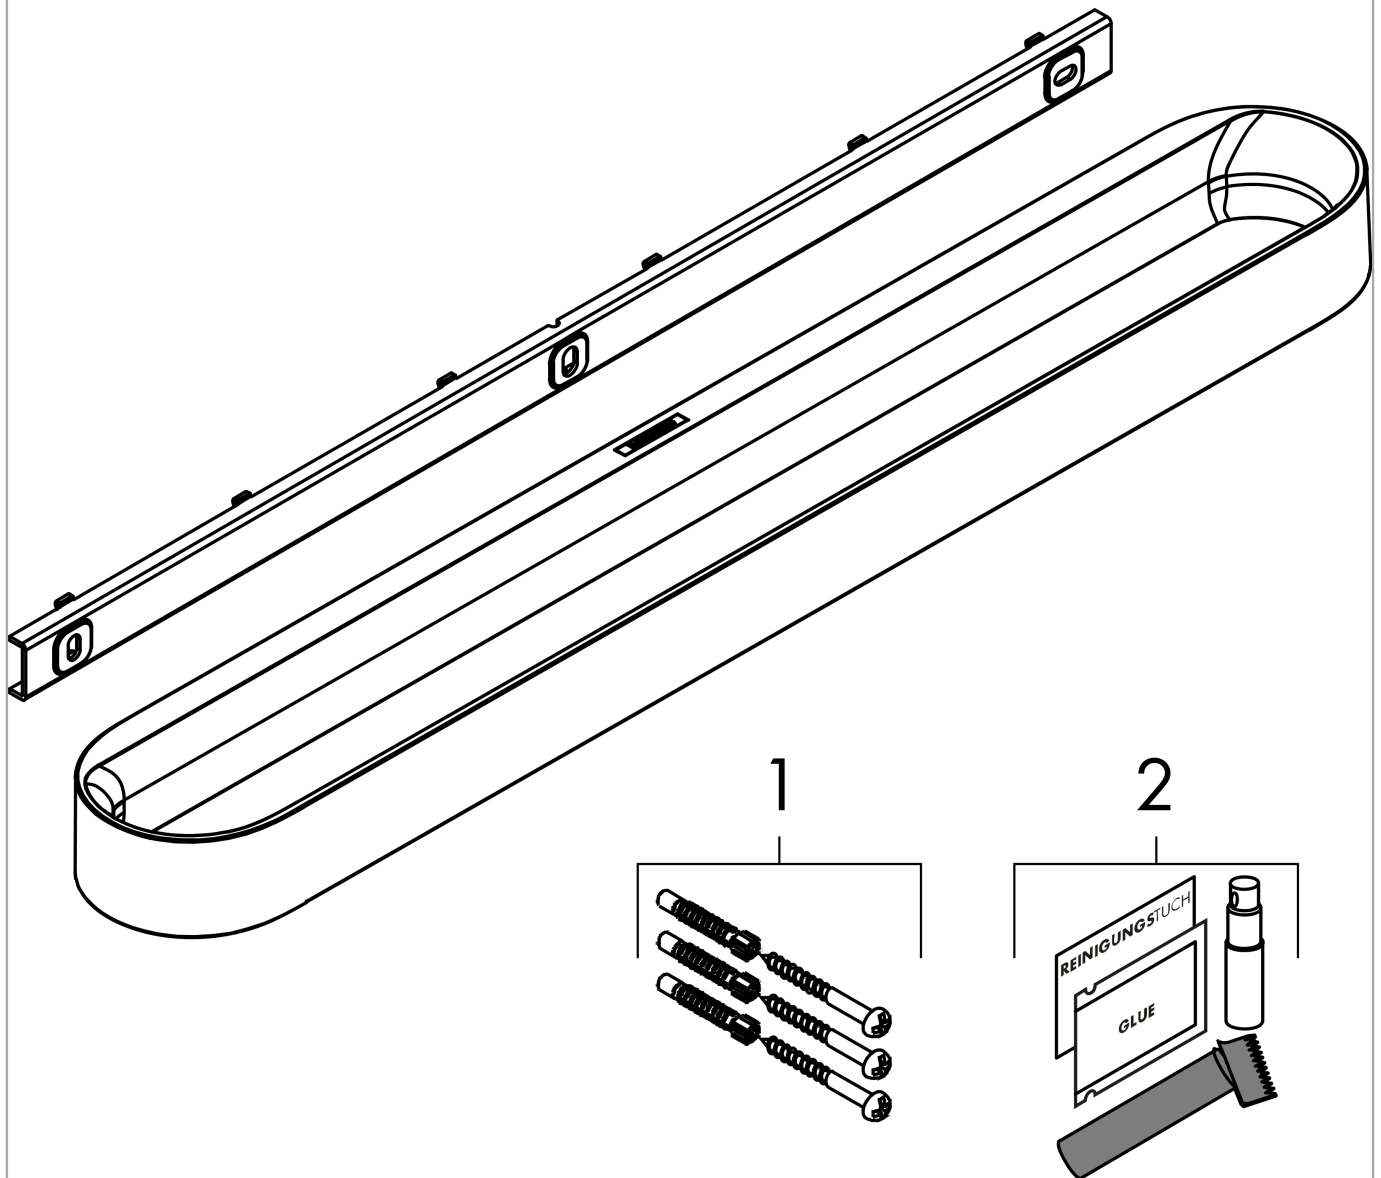

**WallStoris**

**Towel rail**

Finishes : **matte white** Part no. : **27926700**

**Description**

**Features**

- Wall-mounted
- ideal for tiles, glass, metal
- application - glue or drill
- including gluing set
- holding force: 5 kg
- material carrier bar: Metal
- material decorative bar: plastic dyed through
- fixed
- concealed fastening

**Item details**

List Price \$ 72.00

**Technology**

**Design awards**

reddot winner 2021

**Product image**

**Scale drawing**

WallStoris  
 Towel rail  
 Finishes : matte white Part no. : 27926700

Exploded drawing

Year of production: >10/21

**WallStoris**

**Towel rail**

Finishes : **matte white**    Part no. : **27926700**

**Spare parts list**

Year of production: >**10/21**

<b>Pos.</b>	<b>Description</b>	<b>Part no.</b>	<b>Price</b>	<b>PU</b>
1	mounting set	94268000	-	1
2	mounting kit	94450000	-	1