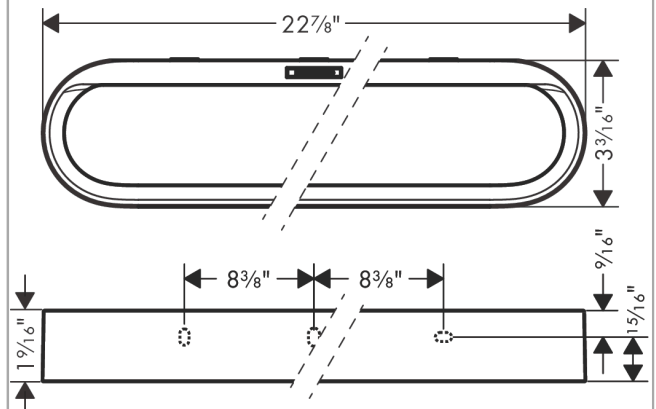

**WallStoris**

**Towel rail**

Finishes : **matte white** Part no. : **27926700**

**Description**

**Features**

- Wall-mounted
- ideal for tiles, glass, metal
- application - glue or drill
- including gluing set
- holding force: 5 kg
- material carrier bar: Metal
- material decorative bar: plastic dyed through
- fixed
- concealed fastening

**Item details**

List Price \$ 72.00

**Technology**

**Design awards**

reddot winner 2021

**Product image**

**Scale drawing**

WallStoris  
 Towel rail  
 Finishes : matte white Part no. : 27926700

Exploded drawing

Year of production: >10/21

**WallStoris**

**Towel rail**

Finishes : **matte white**    Part no. : **27926700**

**Spare parts list**

Year of production: >**10/21**

<b>Pos.</b>	<b>Description</b>	<b>Part no.</b>	<b>Price</b>	<b>PU</b>
1	mounting set	94268000	-	1
2	mounting kit	94450000	-	1