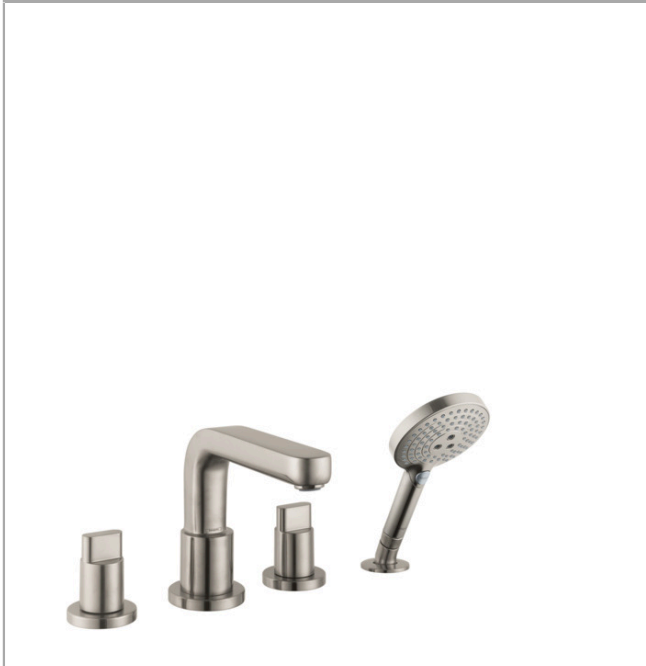

Metris S

4-Hole Roman Tub Set Trim with Full Handles and 1.75 GPM Handshower

Finishes : **brushed nickel** Part no. : **31433821**

Description

Features

- consists of: 4-Hole Roman tub filler trim, Handshower, Handshower holder
- 90° ceramic valves
- Integrated double backflow prevention

Item details

List Price $ 1,035.00

Compliance

Product image