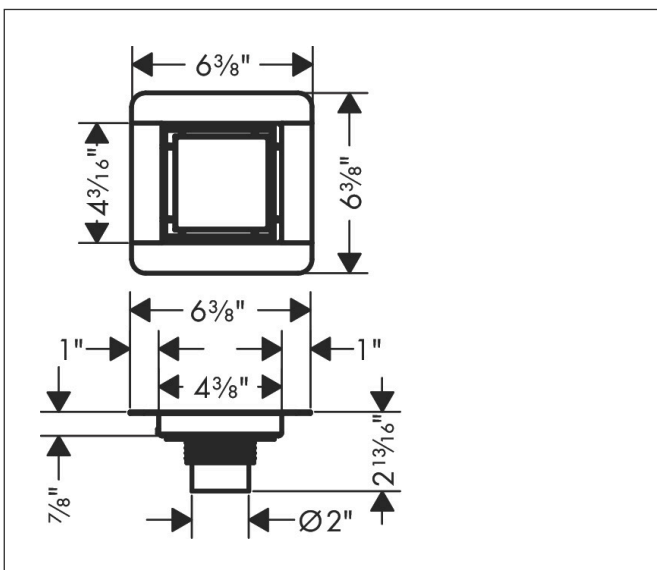

Brand	hansgrohe
Art. Name	RainDrain Brilliance Set 4"x 4" trim tileable rear cover and rough
Art. Nr.	56130671
Surface	matte black
Pos.	1

Product Picture

Features

- Consists of: point drain, installation set, pre-assembled sealing membrane, grate removal tool
- Tileable on the back side
- Direction of outlet: vertical
- Easy to clean surface
- Easy adjustment to tile thickness with height adjustable frame (7 - 18 mm)
- Where to use: new construction, renovation
- Easy to clean siphon
- Grate removal tool allows easy removal of the trim
- Mounting type: free in the floor
- Grate material: Stainless Steel 304 (1.4301)
- Suitable for primary and secondary drainage

Drawing

Technology