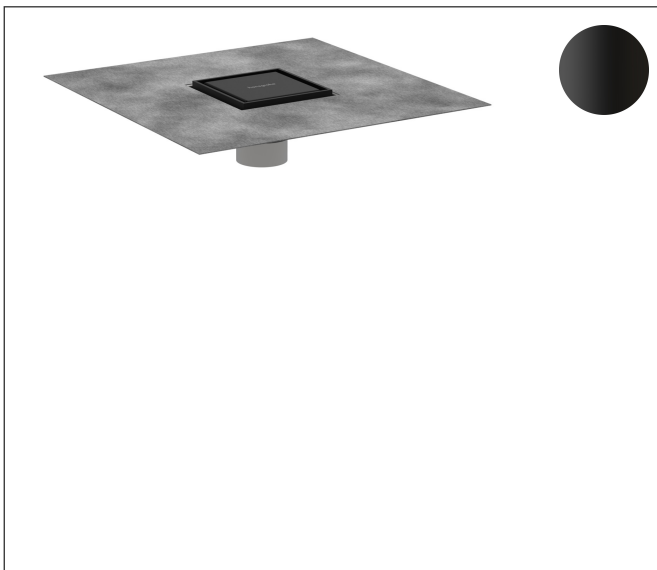

Brand	hansgrohe
Art. Name	RainDrain Brilliance Set 4"x 4" trim tileable rear cover and rough
Art. Nr.	56130671
Surface	matte black
Pos.	1

Product Picture

Features

- Consists of: point drain, installation set, pre-assembled sealing membrane, grate removal tool
- Tileable on the back side
- Direction of outlet: vertical
- Easy to clean surface
- Easy adjustment to tile thickness with height adjustable frame (7 - 18 mm)
- Where to use: new construction, renovation
- Easy to clean siphon
- Grate removal tool allows easy removal of the trim
- Mounting type: free in the floor
- Grate material: Stainless Steel 304 (1.4301)
- Suitable for primary and secondary drainage

Drawing

Technology