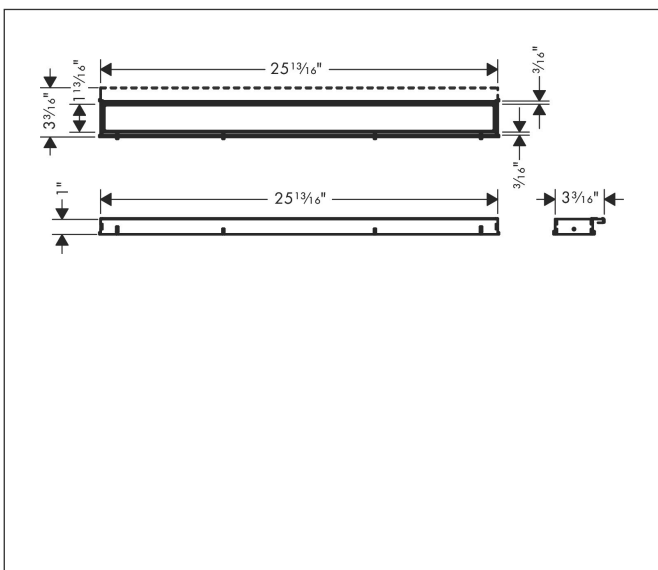

Brand	hansgrohe
Art. Name	RainDrain Match Trim 27 5/8" with Height Adjustable Frame
Art. Nr.	56037801
Surface	Brushed Stainless Steel
Pos.	1

Product Picture

Features

- Consists of: design trim, height adjustable frame, wall installation flange
- Mounting type: wall-mounted, free in the floor
- Easy to clean surface
- Easy adjustment to tile thickness with height adjustable frame (7 - 18 mm)
- Tile thickness: up to 18 mm
- Suitable for any type of tile
- Up to 60 l/min drainage capacity
- Where to use: new construction, renovation
- Grate removal tool allows easy removal of the trim
- Wall mounting possible
- tile inlay depth: 12 mm
- Grate material: Stainless Steel 304 (1.4301)
- Suitable for primary and secondary drainage
- Frame width: 62 mm

Drawing

Technology