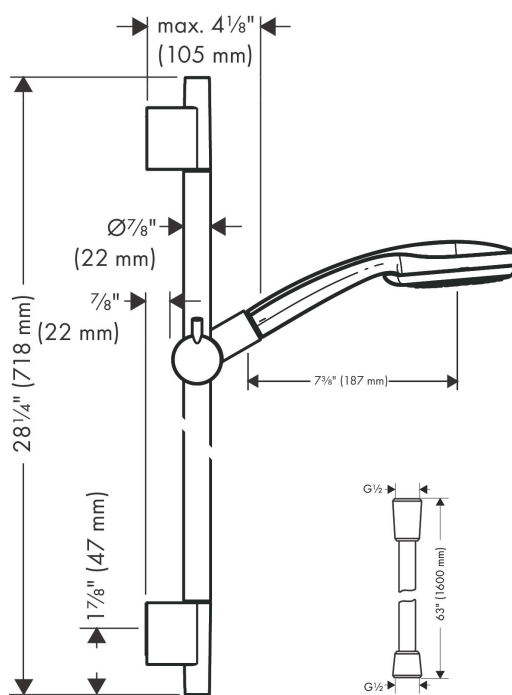

Brand	hansgrohe
Art. Name	Croma 100 Croma 100 Wallbar Set 3-Jet, 2.5 GPM
Art. Nr.	04945820
Surface	brushed nickel
Pos.	1

Product Picture

Custom finish

Drawing

Technology

Features

- Consists of: Wallbar, Handshower, Handshower hose
- Spray modes: Full, Pulsating Massage, Intense Turbo
- Continuous spray mode adjustment
- Angle-adjustable holder pivots left and right, slides easily and locks in place
- Flow: 2.5 GPM (9.5 L/Min)
- wall mounted: Fastens with screws
- Shower bar diameter: 22 mm