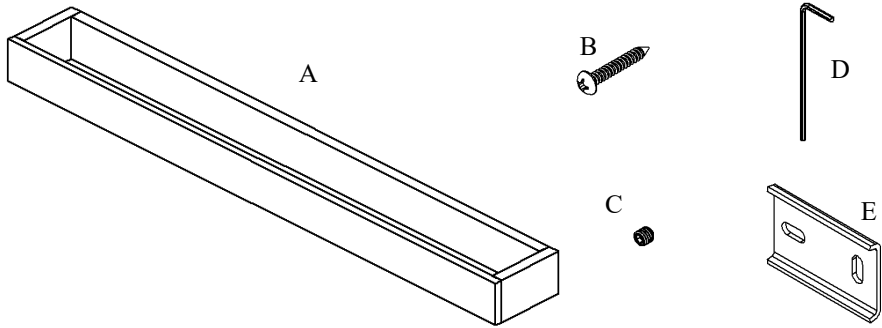

Exhilarating by Design

Volkano Erupt 20" Towel Bar Installation Guide

Code: V1143, V1144, V1145, V1140-BGL, V1140-BGD

Parts Included	QTY
A - Towel Bar	1
B - Screw	4
C - Set Screw	2
D - Allen Key	1
E - Bracket	2

Model #	Description	Finish	Weight (lb)	WxHxD (mm)	WxHxD (Inches)	Metal Type
V1143	Erupt 20" Towel Bar	Chrome	4.5	500 x 35 x 65	20 x 1.4 x 2.5	Brass
V1144	Erupt 20" Towel Bar	Brushed Nickel	4.5	500 x 35 x 65	20 x 1.4 x 2.5	Brass
V1145	Erupt 20" Towel Bar	Matte Black	4.5	500 x 35 x 65	20 x 1.4 x 2.5	Brass
V1140-BGL	Erupt 20" Towel Bar	Brushed Gold Light	4.5	500 x 35 x 65	20 x 1.4 x 2.5	Brass
V1140-BGD	Erupt 20" Towel Bar	Brushed Gold Dark	4.5	500 x 35 x 65	20 x 1.4 x 2.5	Brass