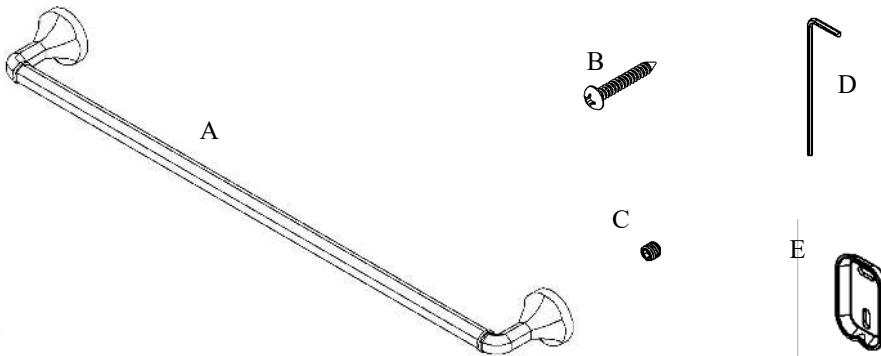

# Volkano Magma 30" Towel Bar Installation Guide

Code: V2163, V2164

Parts Included	QTY
A - Towel Bar	1
B - Screw	4
C - Set Screw	2
D - Allen Key	1
E - Bracket	2

Model #	Description	Finish	Weight (lb)	WxHxD (mm)	WxHxD (Inches)	Metal Type
V2163	Magma 30" Towel Bar	Chrome	2.75	762 x 60 x 60	30 x 2.25 x 2.25	Brass
V2164	Magma 30" Towel Bar	Brushed Nickel	2.75	762 x 60 x 60	30 x 2.25 x 2.25	Brass