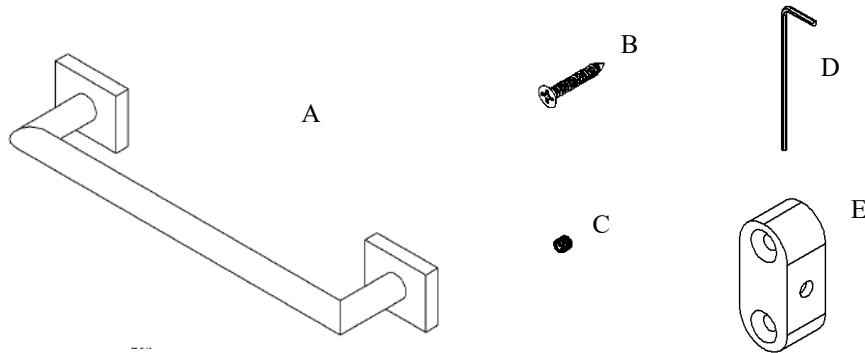

## Installation Guide

Code: V62133, V62134, V62135

| Parts Included | QTY |
|----------------|-----|
| A - Towel Bar  | 1   |
| B - Screw      | 4   |
| C - Set Screw  | 2   |
| D - Allen Key  | 1   |
| E - Bracket    | 2   |

| Model # | Description          | Finish         | Weight (lb) | WxHxD (mm)    | WxHxD (Inches)      | Metal Type |
|---------|----------------------|----------------|-------------|---------------|---------------------|------------|
| V62133  | Crater 12" Towel Bar | Chrome         | 0.682       | 336 x 45 x 71 | 13.35 x 1.75 x 2.75 | Brass      |
| V62134  | Crater 12" Towel Bar | Brushed Nickel | 0.682       | 336 x 45 x 71 | 13.35 x 1.75 x 2.75 | Brass      |
| V62135  | Crater 12" Towel Bar | Matte Black    | 0.682       | 336 x 45 x 71 | 13.35 x 1.75 x 2.75 | Brass      |