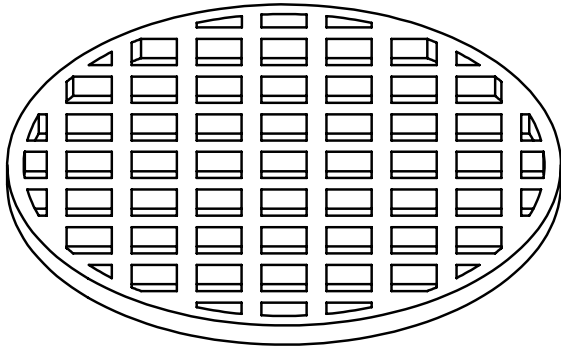

RQS 5 Specifications

RQS 5:

- Square pattern decorative plate
- Used with R 52 or R 54 throat
- 7 gauge 304L Stainless Steel

Kits:

- RQ 5 (strainer and throat only)
- RQD 5 (RQ 5 with 2" or 3" drain body)
- RQDB 5 (RQ 5 with bonded flange)