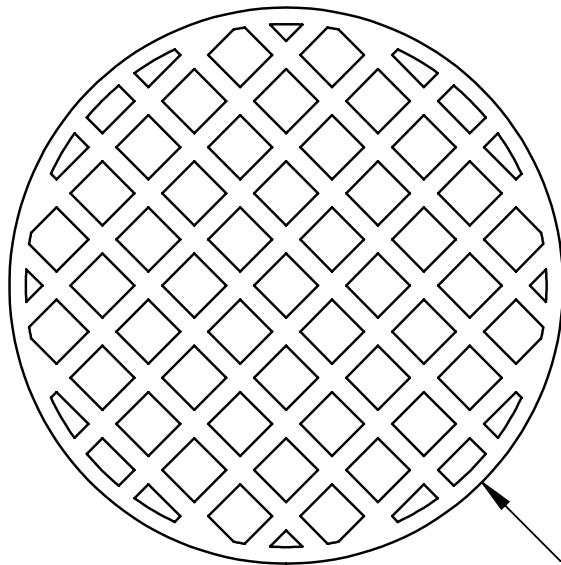

Finishes:

- Satin Stainless
- Polished Stainless
- Oil Rubbed Bronze
- Satin Bronze
- Matte Black