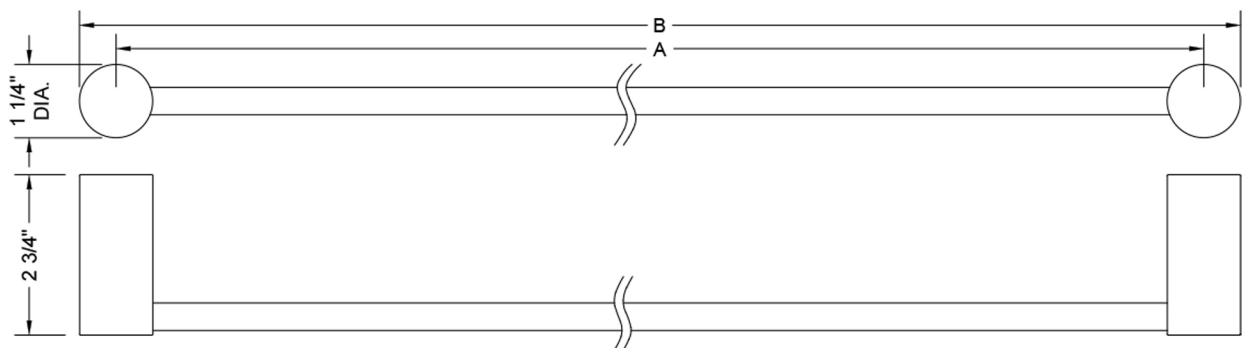

Contempo II 24" Towel Bar  
Model #: 3501-TB-24-

**FEATURES:**

- All brass 24" towel bar
- Universal mounting hardware included
- 2 3/4" projection
- Custom lengths available. Contact JACLO for pricing and availability.
- Able to be cut in the field

**SPECIFICATION DRAWING:**

CONTEMPO II JACLO TOWEL BARS			
PART. #	DESCRIPTION	A	B
3501-TB-18-	18" ALL BRASS TOWEL BAR	18"	19 1/4"
3501-TB-24-	24" ALL BRASS TOWEL BAR	23 3/16"	24 7/16"