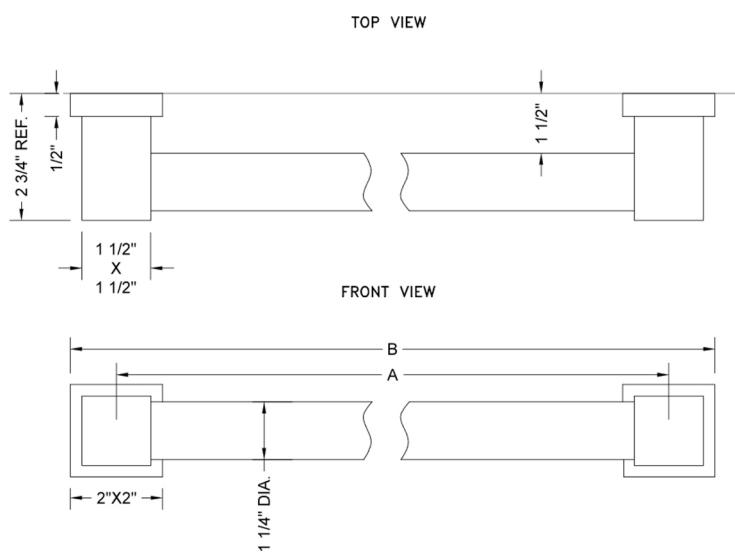

24" CUBIX® Straight Grab Bar

Model #: 4324-

FEATURES:

- ADA compliant when properly installed
- All brass construction, fully polished & plated
- Style to complement CUBIX® collection
- All grab bars can be custom sized. Contact JACLO for pricing & availability
- Optional handshower sliders and toilet paper/wash cloth holders can be added only upon initial order

SPECIFICATION DRAWING:

BRASS LUXURY GRAB BARS			
PART. #	DESCRIPTION	A	B
4312-XXX	12" GRAB BAR	12"	14"
4316-XXX	16" GRAB BAR	16"	18"
4318-XXX	18" GRAB BAR	18"	20"
4324-XXX	24" GRAB BAR	24"	26"
4332-XXX	32" GRAB BAR	32"	34"
4336-XXX	36" GRAB BAR	36"	38"
4342-XXX	42" GRAB BAR	42"	44"
4348-XXX	48" GRAB BAR	48"	50"