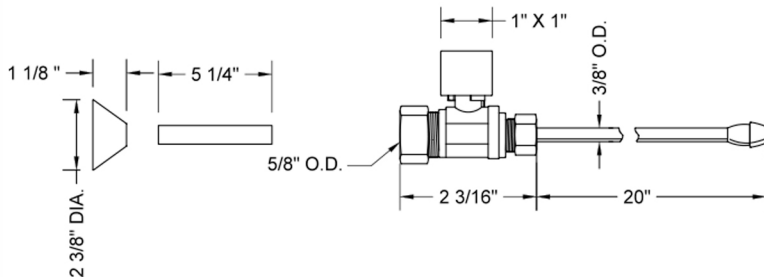

Quarter Turn Straight Pattern 5/8" O.D. Compression (Fits 1/2" Copper) x 3/8" O.D. Faucet Supply Kit Square Handle, 20" Supply Tubes, Cover Tubes, Escutcheons

Model #: 622-7-62CT-

FEATURES:

- Complete Faucet Supply Kit
- Kit contains:
 - (2) Quarter Turn Straight Pattern 5/8" O.D. Compression (Fits 1/2" Copper) x 3/8" O.D. Supply Valve with Square Handle P/N 622-7
 - (2) 20" Copper Supply Tubes P/N 662
 - (2) Bell Escutcheons P/N 7116
 - (2) Cover Tubes P/N 579

SPECIFICATION DRAWING:

COMPONENTS	
DESCRIPTION	QTY:
STRAIGHT VALVE - SQUARE HANDLE	2
3/8" O.D. SUPPLY TUBE	2
2 3/8" BELL ESCUTCHEON	2
5 1/4" COVER TUBE	2

AVAILABLE HANDLES: