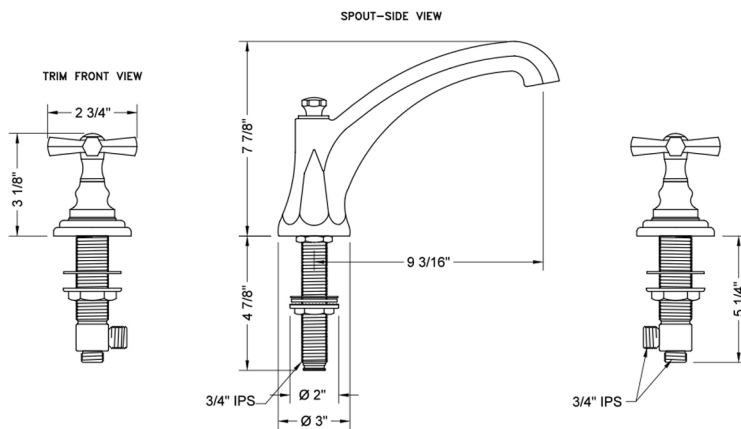

Westfield Roman Tub Set with High Spout and Hex Cross Handles

Model #: 6972-T676-TRIM-

FEATURES:

- All brass roman deck mount tub set trim
- Quick connect/disconnect spout
- Stationary spout with full flow aerator
- Spout Hole Size Min-Max: 1 1/8" - 1 3/4"
- Valve Hole Size Min-Max: 1 1/4" - 1 3/8"
- Both standard metal & porcelain buttons are included for handles
- Requires J-6912 rough in kit

SPECIFICATION DRAWING:

* SPEC SHOWN WITH ROUGH KIT
SOLD SEPARATELY

AVAILABLE HANDLES:

T674

T675

T676

T678