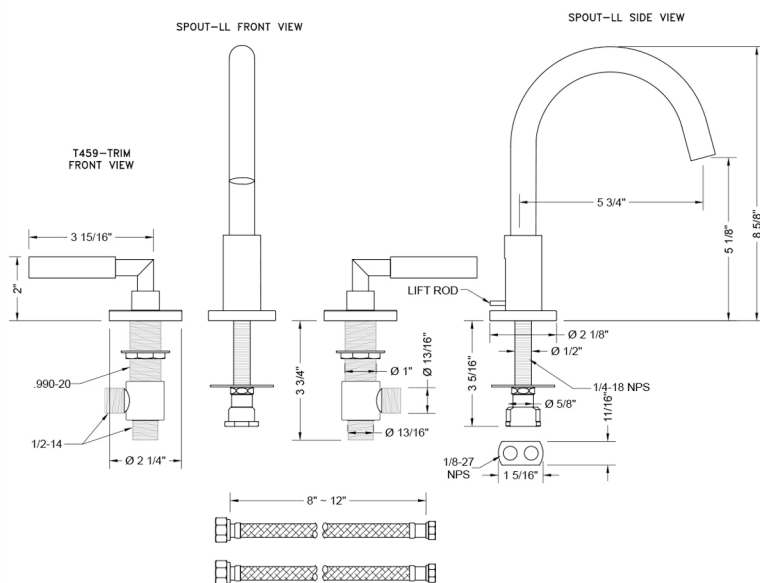

SPECIFICATION DRAWING: