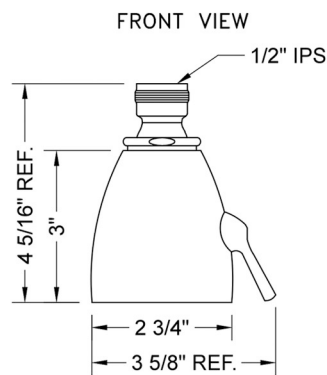

SPECIFICATION DRAWING: