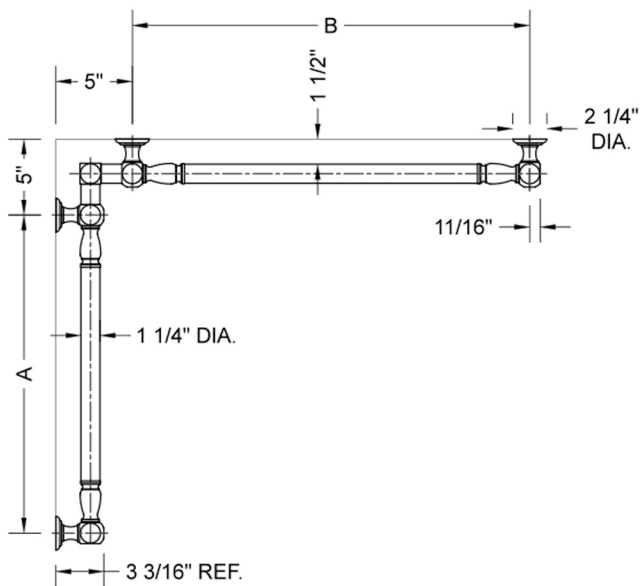

## G20 36" x 60" Inside Corner Grab Bar

**Model #: G20-36-60-IC-**

### FEATURES:

- ADA compliant when properly installed
- All brass construction, fully polished & plated
- All grab bars can be custom sized. Contact JACLO for pricing & availability
- Optional handshower sliders and toilet paper/wash cloth holders can be added only upon initial order
- Grab bars over 32" REQUIRE a middle post

### SPECIFICATION DRAWING:

BRASS LUXURY GRAB BAR							
PART. #	DESCRIPTION	A	B	PART. #	DESCRIPTION	A	B
G20-12-12-IC	CENTER OF POST	12"	12"	G20-24-36-IC	CENTER OF POST	24"	36"
G20-12-16-IC	CENTER OF POST	12"	16"	G20-24-48-IC	CENTER OF POST	24"	48"
G20-12-24-IC	CENTER OF POST	12"	24"	G20-24-60-IC	CENTER OF POST	24"	60"
G20-12-32-IC	CENTER OF POST	12"	32"				
G20-12-36-IC	CENTER OF POST	12"	36"	G20-32-32-IC	CENTER OF POST	32"	32"
G20-12-48-IC	CENTER OF POST	12"	48"	G20-32-36-IC	CENTER OF POST	32"	36"
G20-12-60-IC	CENTER OF POST	12"	60"	G20-32-48-IC	CENTER OF POST	32"	48"
				G20-32-60-IC	CENTER OF POST	32"	60"
G20-16-16-IC	CENTER OF POST	16"	16"				
G20-16-24-IC	CENTER OF POST	16"	24"	G20-36-36-IC	CENTER OF POST	36"	36"
G20-16-32-IC	CENTER OF POST	16"	32"	G20-36-48-IC	CENTER OF POST	36"	48"
				G20-36-60-IC	CENTER OF POST	36"	60"
G20-16-36-IC	CENTER OF POST	16"	36"				
G20-16-48-IC	CENTER OF POST	16"	48"	G20-48-48-IC	CENTER OF POST	48"	48"
G20-16-60-IC	CENTER OF POST	16"	60"	G20-48-60-IC	CENTER OF POST	48"	60"
G20-24-24-IC	CENTER OF POST	24"	24"				
G20-24-32-IC	CENTER OF POST	24"	32"	G20-60-60-IC	CENTER OF POST	60"	60"