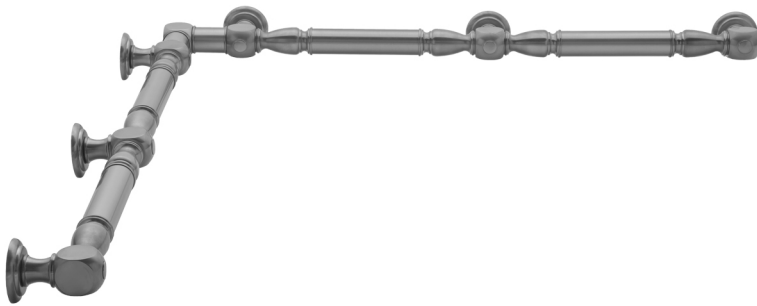

## G20 36" x 60" Inside Corner Grab Bar

**Model #: G20-36-60-IC-**

### FEATURES:

- ADA compliant when properly installed
- All brass construction, fully polished & plated
- All grab bars can be custom sized. Contact JACLO for pricing & availability
- Optional handshower sliders and toilet paper/wash cloth holders can be added only upon initial order
- Grab bars over 32" REQUIRE a middle post

### SPECIFICATION DRAWING:

BRASS LUXURY GRAB BAR							
PART. #	DESCRIPTION	A	B	PART. #	DESCRIPTION	A	B
G20-12-12-IC	CENTER OF POST	12"	12"	G20-24-36-IC	CENTER OF POST	24"	36"
G20-12-16-IC	CENTER OF POST	12"	16"	G20-24-48-IC	CENTER OF POST	24"	48"
G20-12-24-IC	CENTER OF POST	12"	24"	G20-24-60-IC	CENTER OF POST	24"	60"
G20-12-32-IC	CENTER OF POST	12"	32"				
G20-12-36-IC	CENTER OF POST	12"	36"	G20-32-32-IC	CENTER OF POST	32"	32"
G20-12-48-IC	CENTER OF POST	12"	48"	G20-32-36-IC	CENTER OF POST	32"	36"
G20-12-60-IC	CENTER OF POST	12"	60"	G20-32-48-IC	CENTER OF POST	32"	48"
				G20-32-60-IC	CENTER OF POST	32"	60"
G20-16-16-IC	CENTER OF POST	16"	16"				
G20-16-24-IC	CENTER OF POST	16"	24"	G20-36-36-IC	CENTER OF POST	36"	36"
G20-16-32-IC	CENTER OF POST	16"	32"	G20-36-48-IC	CENTER OF POST	36"	48"
				G20-36-60-IC	CENTER OF POST	36"	60"
G20-16-36-IC	CENTER OF POST	16"	36"				
G20-16-48-IC	CENTER OF POST	16"	48"	G20-48-48-IC	CENTER OF POST	48"	48"
G20-16-60-IC	CENTER OF POST	16"	60"	G20-48-60-IC	CENTER OF POST	48"	60"
G20-24-24-IC	CENTER OF POST	24"	24"				
G20-24-32-IC	CENTER OF POST	24"	32"	G20-60-60-IC	CENTER OF POST	60"	60"