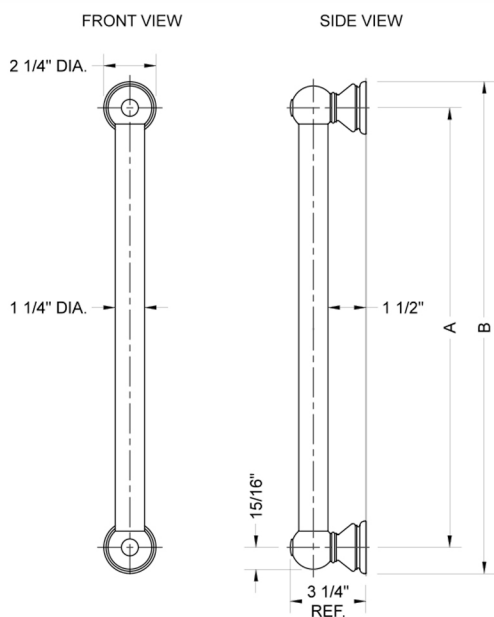

## 18" G30 Straight Grab Bar

Model #: G30-18-

### FEATURES:

- ADA compliant when properly installed
- All brass construction, fully polished & plated
- All grab bars can be custom sized. Contact JACLO for pricing & availability
- Optional handshower sliders and toilet paper/wash cloth holders can be added only upon initial order
- Grab bars over 32" REQUIRE a middle post

### SPECIFICATION DRAWING:

BRASS LUXURY GRAB BAR			
PART. #	DESCRIPTION	A	B
G30-12-XX	12" CENTER TO CENTER	12"	14 1/4"
G30-16-XX	16" CENTER TO CENTER	16"	18 1/4"
G30-18-XX	18" CENTER TO CENTER	18"	20 1/4"
G30-24-XX	24" CENTER TO CENTER	24"	28 1/4"
G30-32-XX	32" CENTER TO CENTER	32"	44 1/4"
*NOTE: GRAB BARS OVER 32" REQUIRE A MIDDLE POST			
G30-36-XX	36" CENTER TO CENTER	36"	38 1/4"
G30-42-XX	42" CENTER TO CENTER	42"	44 1/4"
G30-48-XX	48" CENTER TO CENTER	48"	50 1/4"
G30-60-XX	60" CENTER TO CENTER	60"	62 1/4"