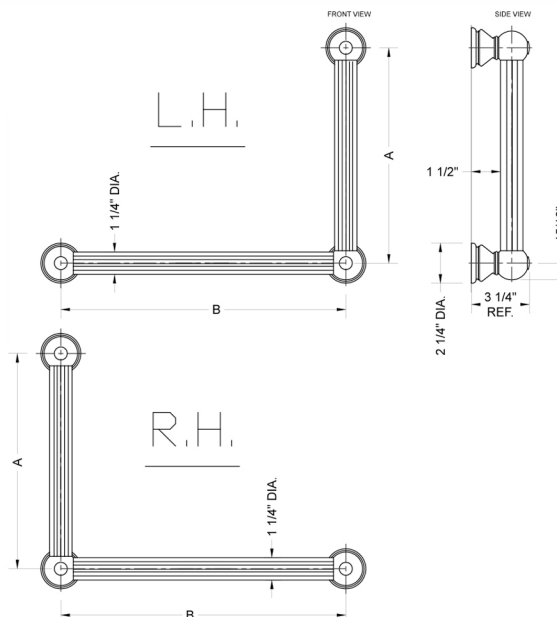

G33 32H x 16W 90° Left Hand Grab Bar

Model #: **G33-32H-16W-LH-**

FEATURES:

- ADA compliant when properly installed
- All brass construction, fully polished & plated
- All grab bars can be custom sized. Contact JACLO for pricing & availability
- Optional handshower sliders and toilet paper/wash cloth holders can be added only upon initial order
- Grab bars over 32" REQUIRE a middle post

SPECIFICATION DRAWING:

BRASS LUXURY GRAB BAR			
PART. #	DESCRIPTION	A H	B W
G33-12H-12W	CENTER TO CENTER	12"	12"
G33-12H-16W	CENTER TO CENTER	12"	16"
G33-12H-24W	CENTER TO CENTER	12"	24"
G33-12H-32W	CENTER TO CENTER	12"	32"
G33-16H-12W	CENTER TO CENTER	16"	12"
G33-16H-16W	CENTER TO CENTER	16"	16"
G33-16H-24W	CENTER TO CENTER	16"	24"
G33-16H-32W	CENTER TO CENTER	16"	32"
G33-24H-12W	CENTER TO CENTER	24"	12"
G33-24H-16W	CENTER TO CENTER	24"	16"
G33-24H-24W	CENTER TO CENTER	24"	24"
G33-24H-32W	CENTER TO CENTER	24"	32"
G33-32H-12W	CENTER TO CENTER	32"	12"
G33-32H-16W	CENTER TO CENTER	32"	16"
G33-32H-24W	CENTER TO CENTER	32"	24"
G33-32H-32W	CENTER TO CENTER	32"	32"