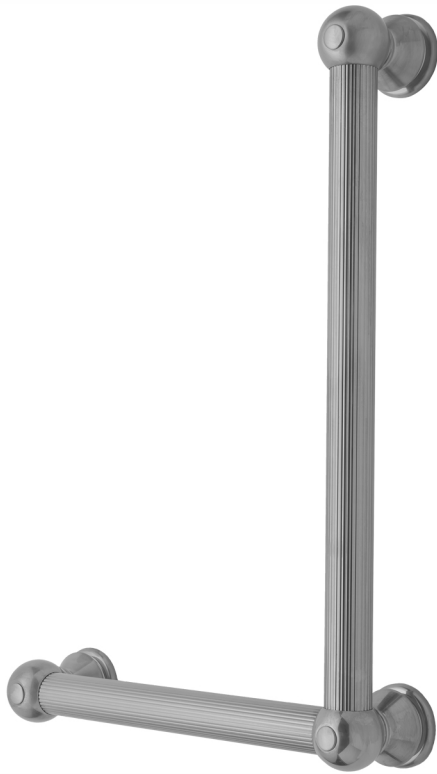

G33 32H x 16W 90° Left Hand Grab Bar

Model #: **G33-32H-16W-LH-**

FEATURES:

- ADA compliant when properly installed
- All brass construction, fully polished & plated
- All grab bars can be custom sized. Contact JACLO for pricing & availability
- Optional handshower sliders and toilet paper/wash cloth holders can be added only upon initial order
- Grab bars over 32" REQUIRE a middle post

AVAILABLE FINISHES:

Polished Chrome (PCH)	Satin Chrome (SC)	Bronze Umber (BU)
Satin Nickel (SN)	Pewter (PEW)	Caramel Bronze (CB)
Polished Nickel (PN)	Antique Brass (AB)	Antique Copper (ACU)
Oil-Rubbed Bronze (ORB)	Polished Brass (PB)	Polished Copper (PCU)
Vintage Bronze (VB)	Satin Brass (SB)	Rose Gold (RG)
Matte Black (MBK)	Satin Gold (SG)	Polished Gold (PG)
Black Nickel (BKN)	Bombay Gold (BG)	Jewelers Gold (JG)
Europa Bronze (EB)	White (WH)	Sedona Beige (SDB)
Tristan Brass (TB)	Unlacquered Brass (ULB)	Satin Cooper (SCU)

SPECIFICATION DRAWING:

BRASS LUXURY GRAB BAR			
PART. #	DESCRIPTION	A H	B W
G33-12H-12W	CENTER TO CENTER	12"	12"
G33-12H-16W	CENTER TO CENTER	12"	16"
G33-12H-24W	CENTER TO CENTER	12"	24"
G33-12H-32W	CENTER TO CENTER	12"	32"
G33-16H-12W	CENTER TO CENTER	16"	12"
G33-16H-16W	CENTER TO CENTER	16"	16"
G33-16H-24W	CENTER TO CENTER	16"	24"
G33-16H-32W	CENTER TO CENTER	16"	32"
G33-24H-12W	CENTER TO CENTER	24"	12"
G33-24H-16W	CENTER TO CENTER	24"	16"
G33-24H-24W	CENTER TO CENTER	24"	24"
G33-24H-32W	CENTER TO CENTER	24"	32"
G33-32H-12W	CENTER TO CENTER	32"	12"
G33-32H-16W	CENTER TO CENTER	32"	16"
G33-32H-24W	CENTER TO CENTER	32"	24"
G33-32H-32W	CENTER TO CENTER	32"	32"