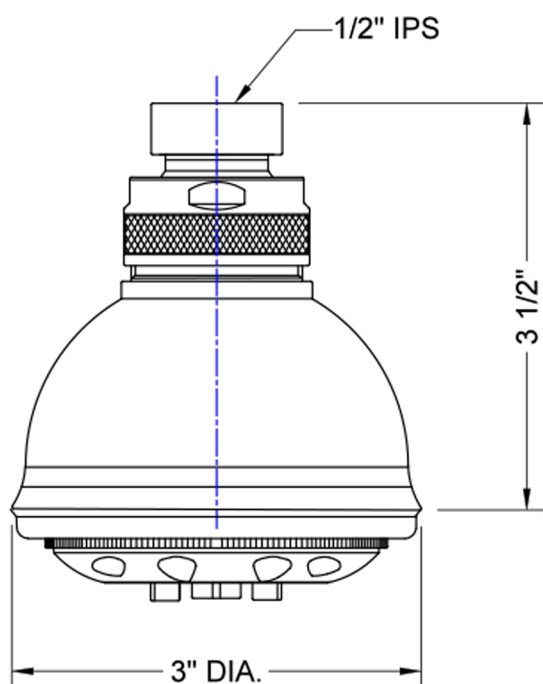

Ambra II Showerhead- 1.5 GPM

Model #: S189-1.5-

FEATURES:

- 5 function showerhead
- 1/2" IPS adjustable brass ball joint to adjust angle of showerhead
- Available flow rates: 2.5, 2.0, 1.75 & 1.5 GPM

AVAILABLE FINISHES:

SPECIFICATION DRAWING:

SPRAY PATTERNS: