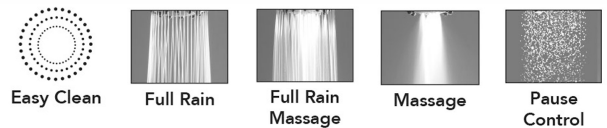

SPRAY PATTERNS:

COMPLIANCES:

Complies with: ASME A112.18.1-2012/CSA B125.1-12