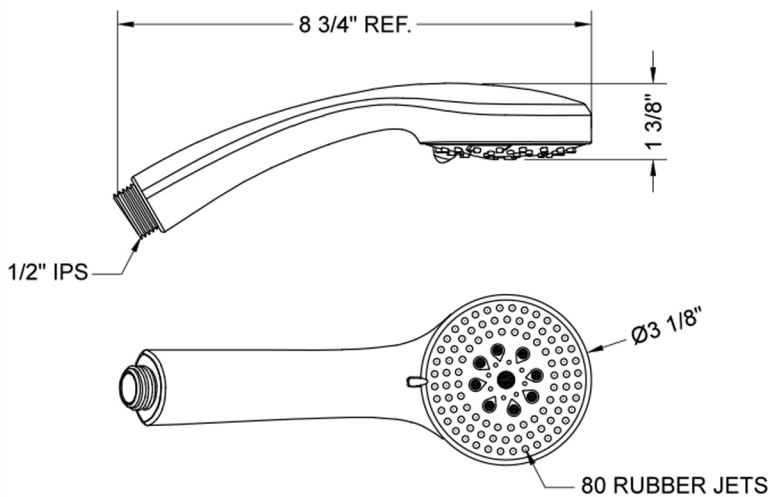

SHOWERALL® 4 Function Handshower with JX7® Technology

Model #: S463-

FEATURES:

- 4 function handshower with pause control to conserve water
- 3 1/8" Face
- 1/2" IPS male threads
- Pause control is not a positive shut-off
- 2.0 GPM-WaterSense approved
- Available flow rates: 2.5, 2.0, 1.75 & 1.5 GPM
- JX7® Technology

AVAILABLE FINISHES:

Polished Chrome (PCH)   Satin Nickel (SN)

SPECIFICATION DRAWING:

SPRAY PATTERNS:

COMPLIANCES:

Complies with: ASME A112.18.1-2012/CSA B125.1-12