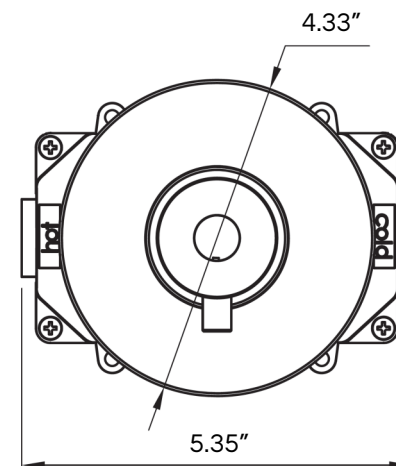

# Slimline Thermostat

by JEE-O

-  brushed stainless steel  
**800-2500**
-  structured black  
**800-2503**
-  PVD bronze  
**800-2504**
-  PVD matte gold  
**800-2505**

## SPECIFICATIONS

MATERIAL:	304 stainless steel
FEATURES:	thermostatic mixer
WEIGHT:	5 lbs
PACKAGE DIMENSIONS:	L 10" x W 7" x H 7"
DELIVERY WEIGHT:	6 lbs
WARRANTY:	2-year limited warranty