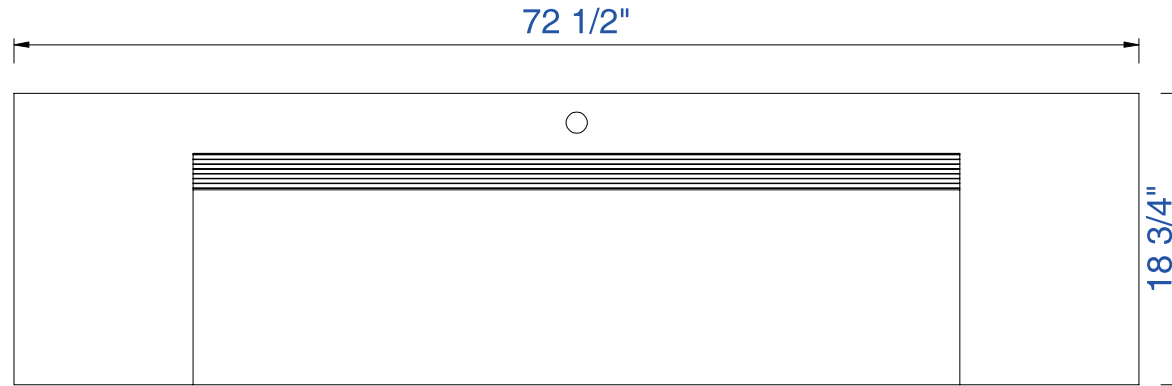

72"

Item Number:

210-V72S-GW
210-V72S-WLT
210-V72S-WW

Linear 72" Single Cabinet

Diagrams with Dimensions
page 01 of 03

NOTE ONE: This vanity does not have a Backsplash.

72"

Item Number :

- 210-V72S-GW
- 210-V72S-WLT
- 210-V72S-WW

Linear 72" Single Cabinet

Diagrams with Dimensions
page 02 of 03

72"

Item Number:

- 210-V72S-GW
- 210-V72S-WLT
- 210-V72S-WW

Linear 72" Single Cabinet

Diagrams with Dimensions
page 03 of 03

NOTE ONE: This vanity does not have a Backsplash.

1842mm

Item Number:

- 210-V72S-GW
- 210-V72S-WLT
- 210-V72S-WW

Linear 1842mm Single Cabinet

Diagrams with Dimensions
page 01 of 03

NOTE ONE: This vanity does not have a Backsplash.

Diagrams with Dimensions
page 03 of 03

NOTE ONE: This vanity does not have a Backsplash.

72"

Item Number:

210-V72-GW

210-V72-WLT

210-V72-WW

JAMES MARTIN