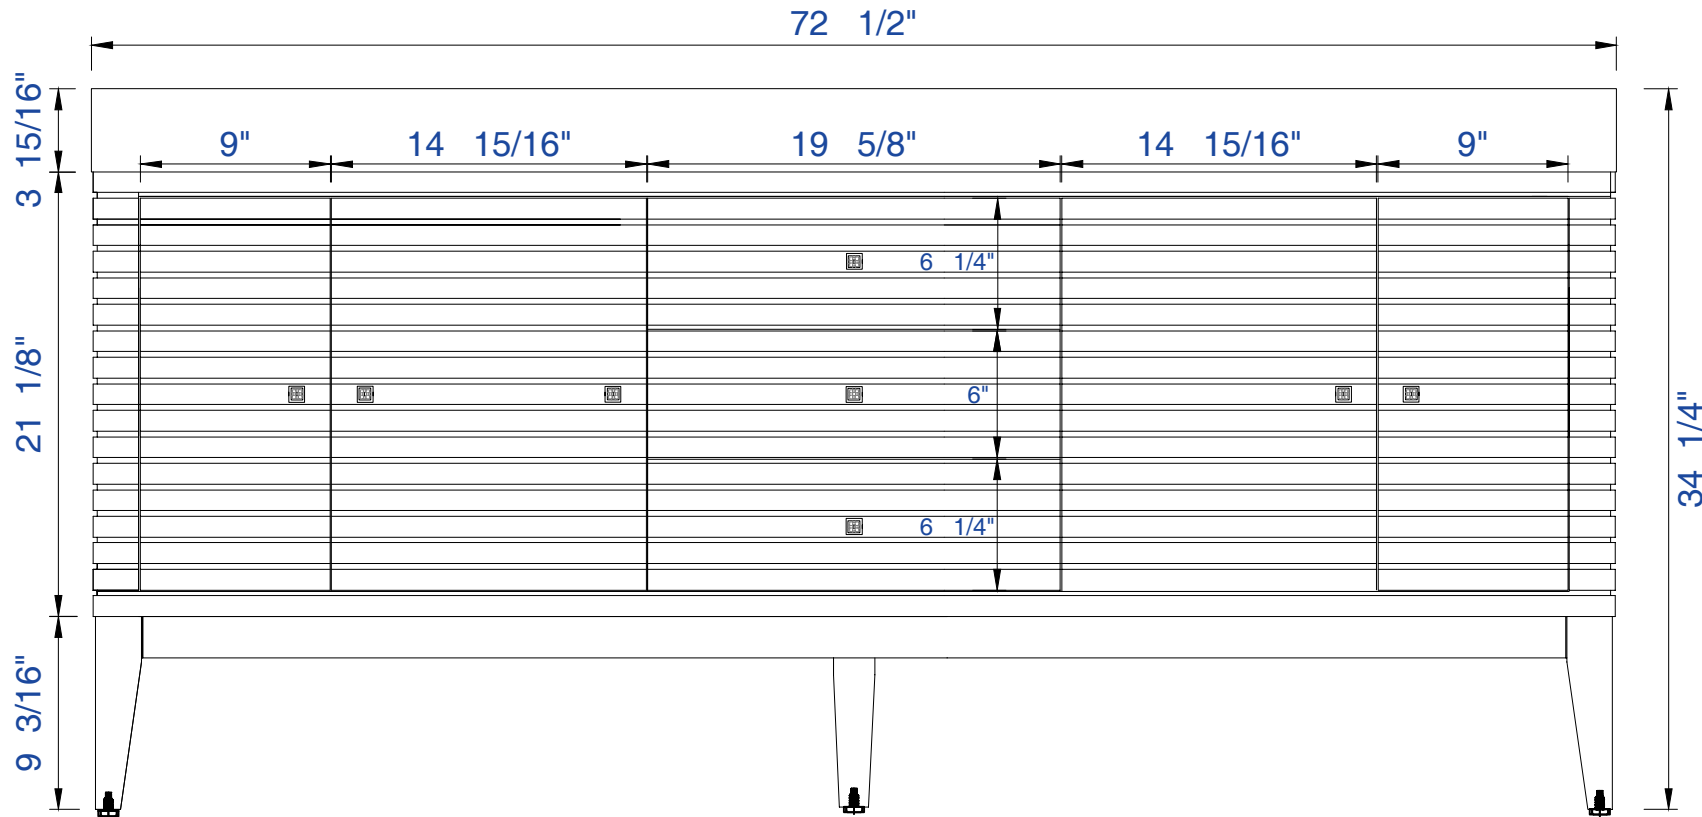

72"

Item Number:

210-V72S-GW
210-V72S-WLT
210-V72S-WW

Linear 72" Single Cabinet

Diagrams with Dimensions
page 01 of 03

NOTE ONE: This vanity does not have a Backsplash.

72"

Item Number :

- 210-V72S-GW
- 210-V72S-WLT
- 210-V72S-WW

Linear 72" Single Cabinet

Diagrams with Dimensions
page 02 of 03

72"

Item Number:

- 210-V72S-GW
- 210-V72S-WLT
- 210-V72S-WW

Linear 72" Single Cabinet

Diagrams with Dimensions
page 03 of 03

NOTE ONE: This vanity does not have a Backsplash.

1842mm

Item Number:

- 210-V72S-GW
- 210-V72S-WLT
- 210-V72S-WW

Linear 1842mm Single Cabinet

Diagrams with Dimensions
page 01 of 03

NOTE ONE: This vanity does not have a Backsplash.

Diagrams with Dimensions
page 03 of 03

NOTE ONE: This vanity does not have a Backsplash.

72"

Item Number:

210-V72-GW

210-V72-WLT

210-V72-WW

JAMES MARTIN