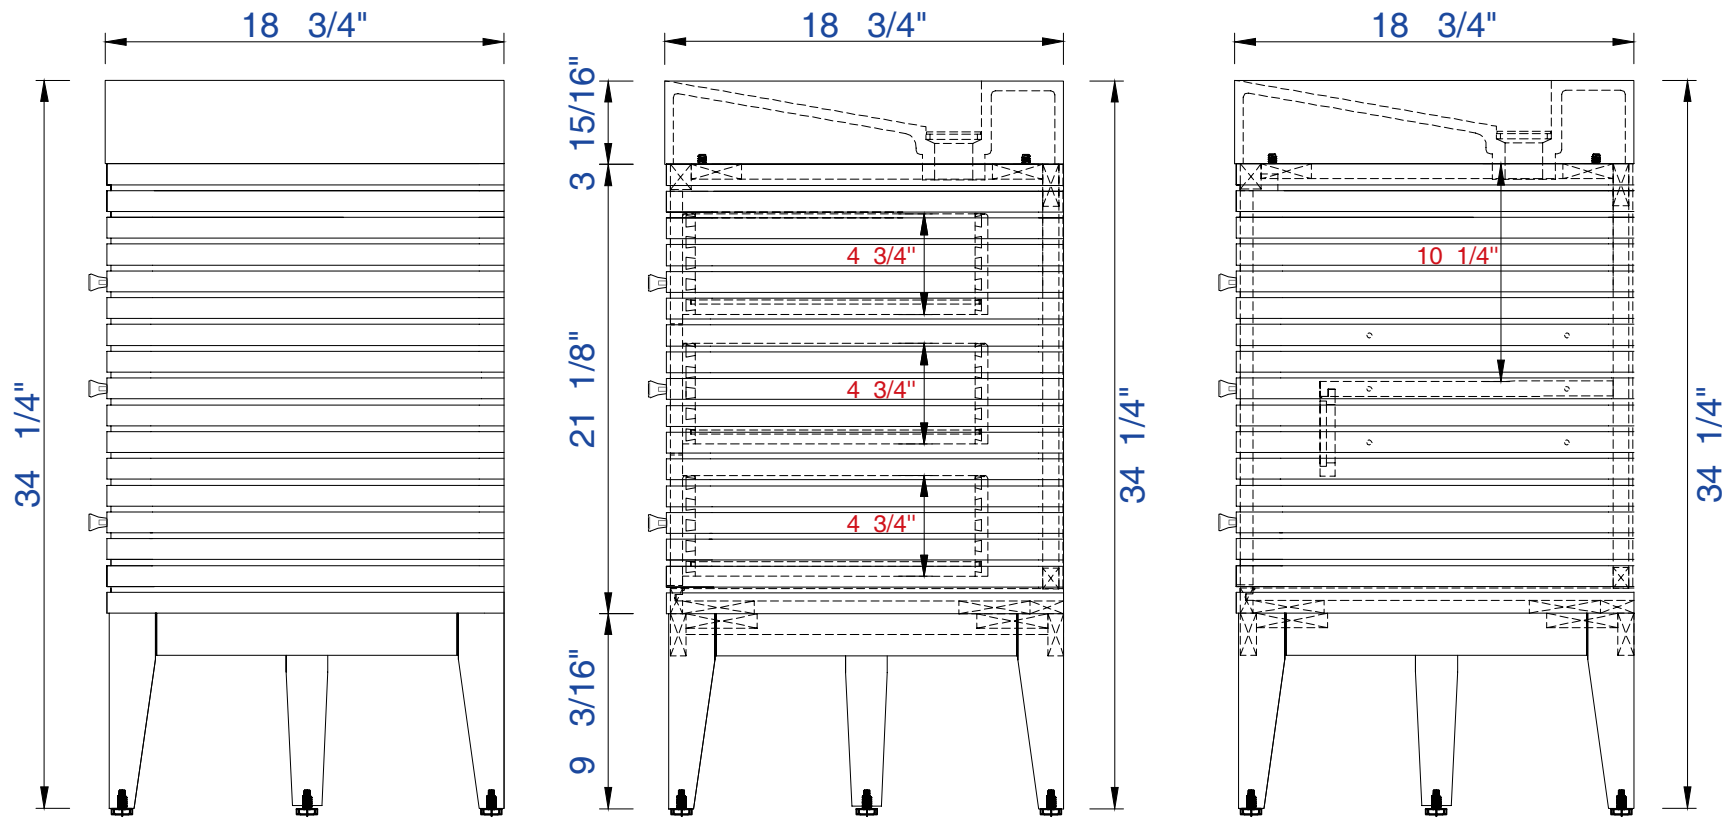

72"

Item Number:

210-V72S-GW
210-V72S-WLT
210-V72S-WW

Linear 72" Single Cabinet

Diagrams with Dimensions
page 01 of 03

NOTE ONE: This vanity does not have a Backsplash.

72"

Item Number :

- 210-V72S-GW
- 210-V72S-WLT
- 210-V72S-WW

Linear 72" Single Cabinet

Diagrams with Dimensions
page 02 of 03

72"

Item Number:

- 210-V72S-GW
- 210-V72S-WLT
- 210-V72S-WW

Linear 72" Single Cabinet

Diagrams with Dimensions
page 03 of 03

NOTE ONE: This vanity does not have a Backsplash.

1842mm

Item Number:

- 210-V72S-GW
- 210-V72S-WLT
- 210-V72S-WW

Linear 1842mm Single Cabinet

Diagrams with Dimensions
page 01 of 03

NOTE ONE: This vanity does not have a Backsplash.

Diagrams with Dimensions
page 03 of 03

NOTE ONE: This vanity does not have a Backsplash.

72"

Item Number:

210-V72-GW

210-V72-WLT

210-V72-WW

JAMES MARTIN