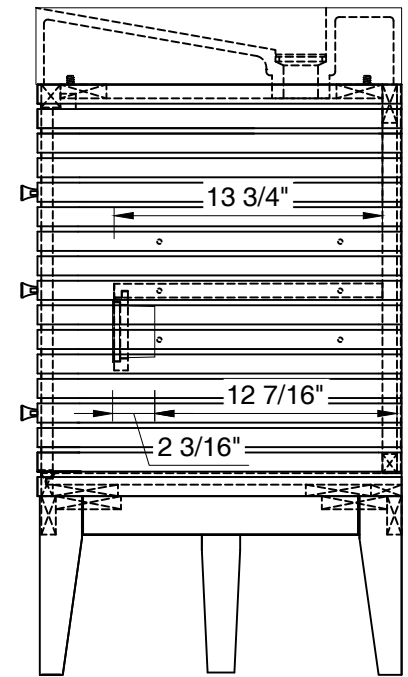

Item Number :

- 210-V72S-GW
- 210-V72S-WLT
- 210-V72S-WW

Linear 1842mm Single Cabinet

Diagrams with Dimensions
page 02 of 03

1842mm

Item Number:

- 210-V72S-GW
- 210-V72S-WLT
- 210-V72S-WW

Linear 1842mm Single Cabinet

Diagrams with Dimensions
page 03 of 03

NOTE ONE: This vanity does not have a Backsplash.

72"

Item Number:

210-V72-GW

210-V72-WLT

210-V72-WW

JAMES MARTIN

VANITIES™

Linear 72" Cabinet

Diagrams with Dimensions
page 01 of 01

1842mm

Item Number:

- 210-V72-GW
- 210-V72-WLT
- 210-V72-WW

JAMES MARTIN

VANITIES™

Linear 1842mm Cabinet

Diagrams with Dimensions
page 01 of 01