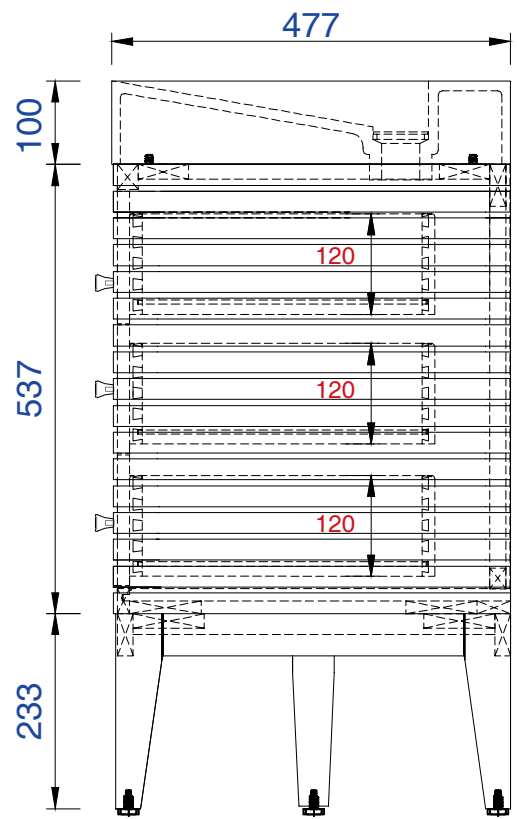

NOTE ONE: This vanity does not have a Backsplash.

1842mm

Item Number:

- 210-V72S-GW
- 210-V72S-WLT
- 210-V72S-WW

Linear 1842mm Single Cabinet

Diagrams with Dimensions
page 01 of 03

NOTE ONE: This vanity does not have a Backsplash.

Item Number :

- 210-V72S-GW
- 210-V72S-WLT
- 210-V72S-WW

Linear 1842mm Single Cabinet

Diagrams with Dimensions
page 02 of 03

1842mm

Item Number:

- 210-V72S-GW
- 210-V72S-WLT
- 210-V72S-WW

Linear 1842mm Single Cabinet

Diagrams with Dimensions
page 03 of 03

NOTE ONE: This vanity does not have a Backsplash.

72"

Item Number:

210-V72-GW

210-V72-WLT

210-V72-WW

JAMES MARTIN

VANITIES™

Linear 72" Cabinet

Diagrams with Dimensions
page 01 of 01

1842mm

Item Number:

- 210-V72-GW
- 210-V72-WLT
- 210-V72-WW

JAMES MARTIN

VANITIES™