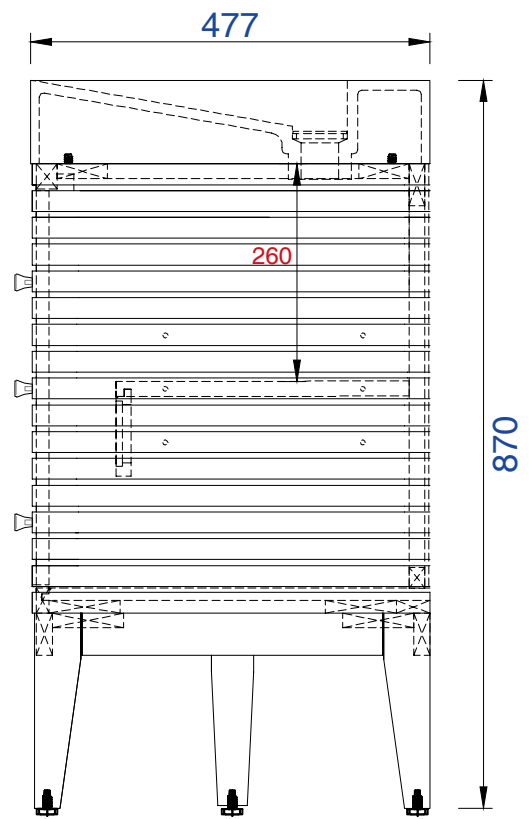

NOTE ONE: This vanity does not have a Backsplash.

1842mm

Item Number:

- 210-V72S-GW
- 210-V72S-WLT
- 210-V72S-WW

Linear 1842mm Single Cabinet

Diagrams with Dimensions
page 01 of 03

NOTE ONE: This vanity does not have a Backsplash.

Item Number :

- 210-V72S-GW
- 210-V72S-WLT
- 210-V72S-WW

Linear 1842mm Single Cabinet

Diagrams with Dimensions
page 02 of 03

1842mm

Item Number:

- 210-V72S-GW
- 210-V72S-WLT
- 210-V72S-WW

Linear 1842mm Single Cabinet

Diagrams with Dimensions
page 03 of 03

NOTE ONE: This vanity does not have a Backsplash.

72"

Item Number:

210-V72-GW

210-V72-WLT

210-V72-WW

JAMES MARTIN

VANITIES™

Linear 72" Cabinet

Diagrams with Dimensions
page 01 of 01

1842mm

Item Number:

- 210-V72-GW
- 210-V72-WLT
- 210-V72-WW

JAMES MARTIN

VANITIES™