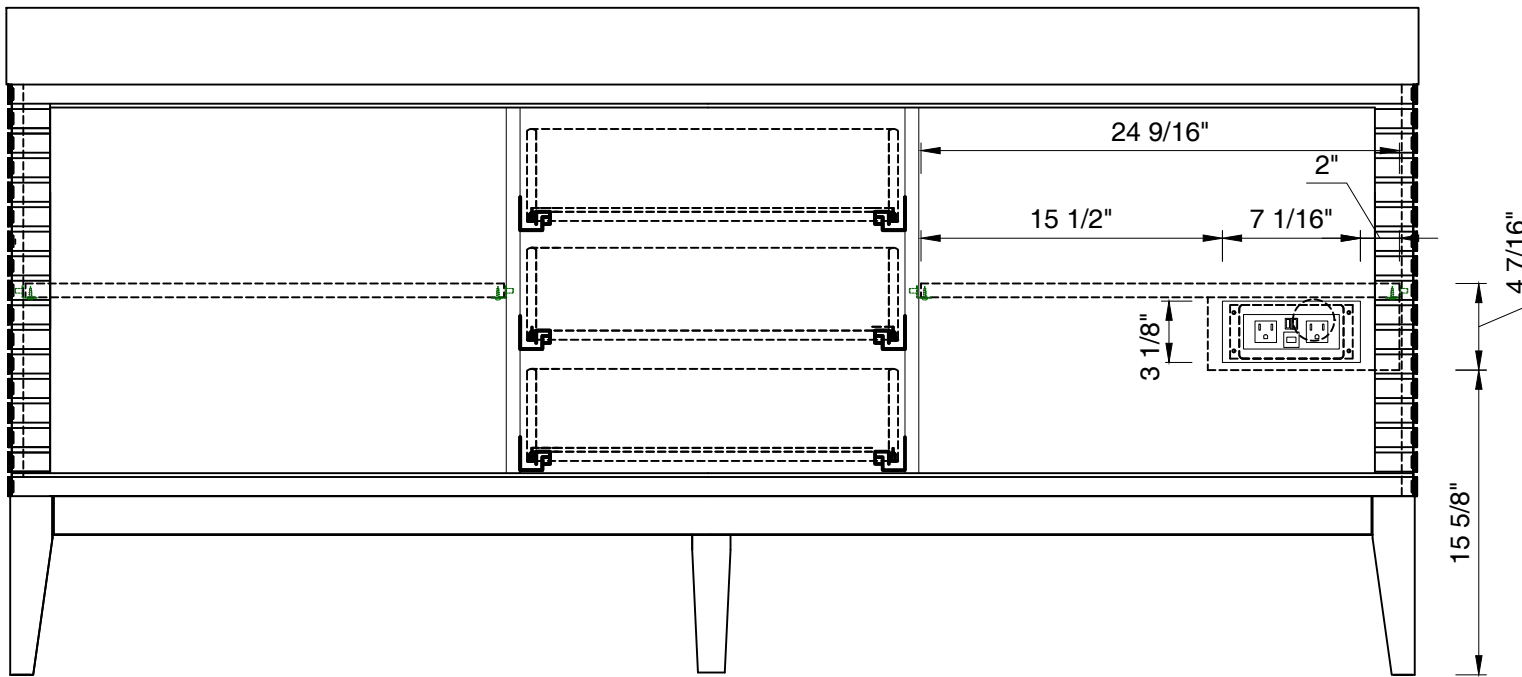

Item Number :

- 210-V72S-GW
- 210-V72S-WLT
- 210-V72S-WW

Linear 1842mm Single Cabinet

Diagrams with Dimensions
page 02 of 03

1842mm

Item Number:

- 210-V72S-GW
- 210-V72S-WLT
- 210-V72S-WW

Linear 1842mm Single Cabinet

Diagrams with Dimensions
page 03 of 03

NOTE ONE: This vanity does not have a Backsplash.

72"

Item Number:

210-V72-GW

210-V72-WLT

210-V72-WW

JAMES MARTIN

VANITIES™

Linear 72" Cabinet

Diagrams with Dimensions
page 01 of 01

1842mm

Item Number:

- 210-V72-GW
- 210-V72-WLT
- 210-V72-WW

JAMES MARTIN

VANITIES™

Linear 1842mm Cabinet

Diagrams with Dimensions
page 01 of 01