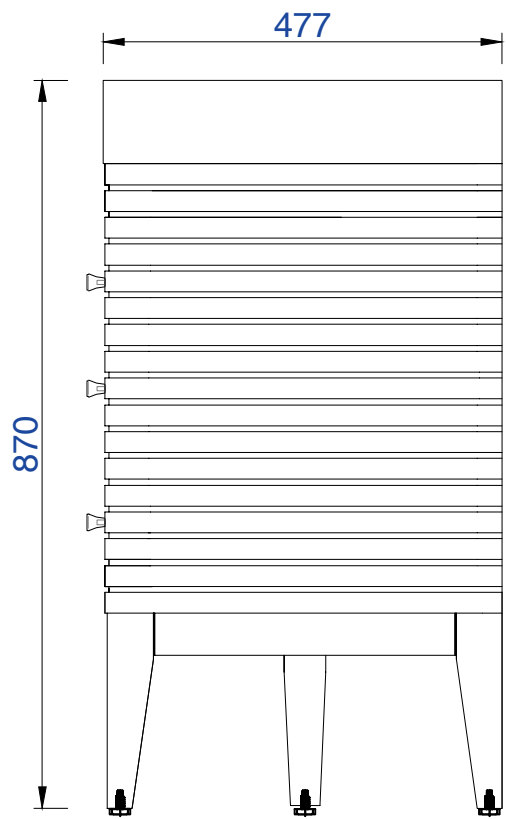

Item Number :

- 210-V72S-GW
- 210-V72S-WLT
- 210-V72S-WW

Linear 1842mm Single Cabinet

Diagrams with Dimensions
page 02 of 03

1842mm

Item Number:

- 210-V72S-GW
- 210-V72S-WLT
- 210-V72S-WW

Linear 1842mm Single Cabinet

Diagrams with Dimensions
page 03 of 03

NOTE ONE: This vanity does not have a Backsplash.

72"

Item Number:

210-V72-GW

210-V72-WLT

210-V72-WW

JAMES MARTIN

VANITIES™

Linear 72" Cabinet

Diagrams with Dimensions
page 01 of 01

1842mm

Item Number:

- 210-V72-GW
- 210-V72-WLT
- 210-V72-WW

JAMES MARTIN

VANITIES™

Linear 1842mm Cabinet

Diagrams with Dimensions
page 01 of 01