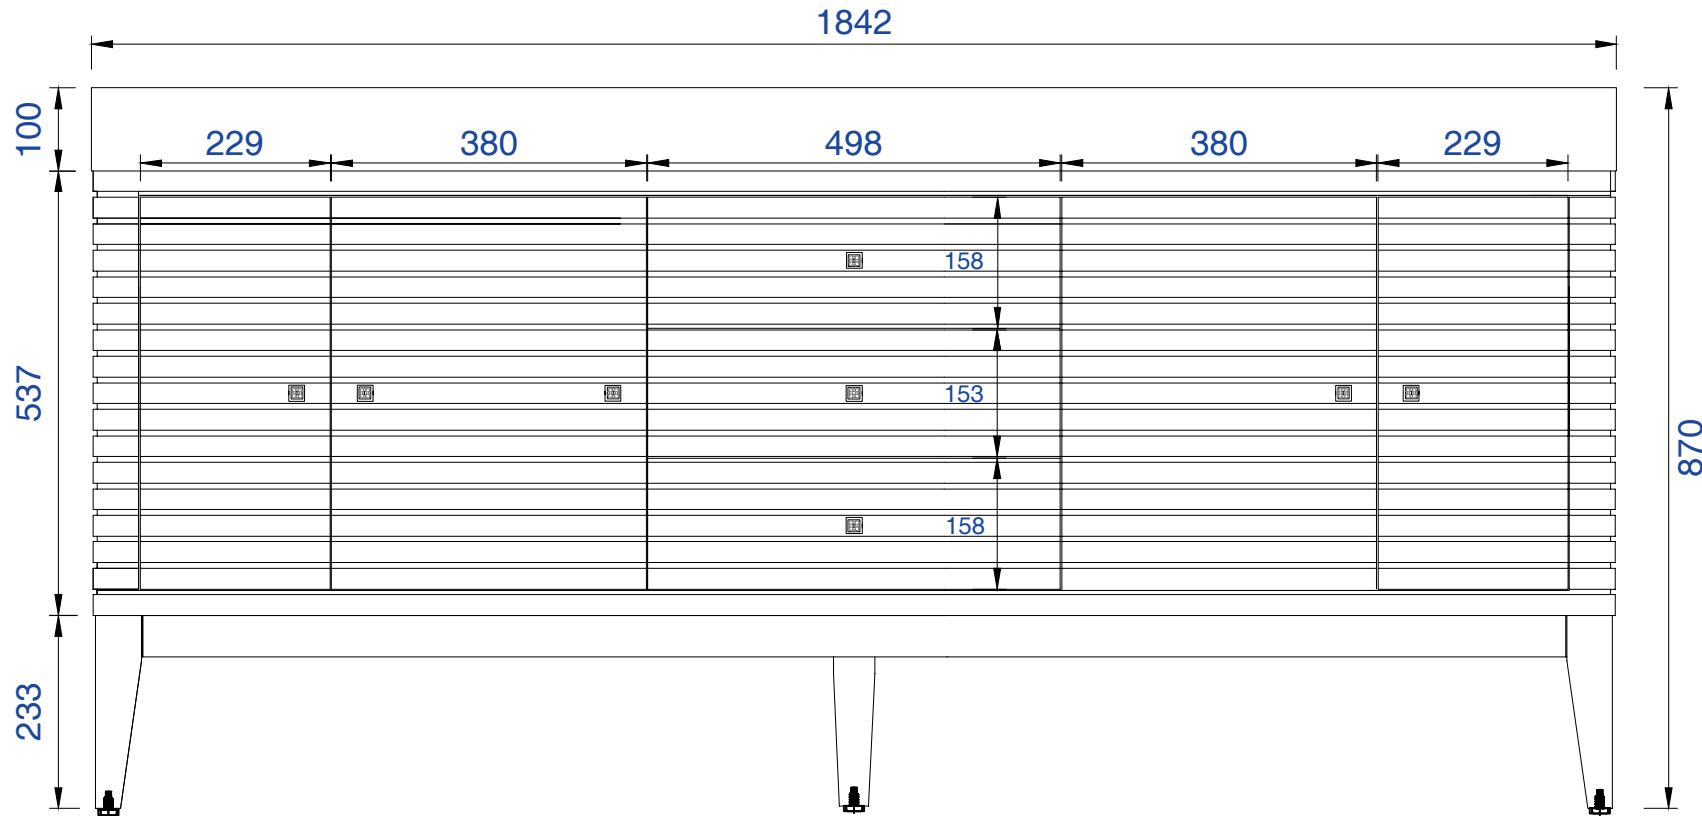

NOTE ONE: This vanity does not have a Backsplash.

1842mm

Item Number:

- 210-V72S-GW
- 210-V72S-WLT
- 210-V72S-WW

Linear 1842mm Single Cabinet

Diagrams with Dimensions
page 01 of 03

NOTE ONE: This vanity does not have a Backsplash.

Item Number :

- 210-V72S-GW
- 210-V72S-WLT
- 210-V72S-WW

Linear 1842mm Single Cabinet

Diagrams with Dimensions
page 02 of 03

1842mm

Item Number:

- 210-V72S-GW
- 210-V72S-WLT
- 210-V72S-WW

Linear 1842mm Single Cabinet

Diagrams with Dimensions
page 03 of 03

NOTE ONE: This vanity does not have a Backsplash.

72"

Item Number:

210-V72-GW

210-V72-WLT

210-V72-WW

JAMES MARTIN

VANITIES™

Linear 72" Cabinet

Diagrams with Dimensions
page 01 of 01

1842mm

Item Number:

- 210-V72-GW
- 210-V72-WLT
- 210-V72-WW

JAMES MARTIN

VANITIES™