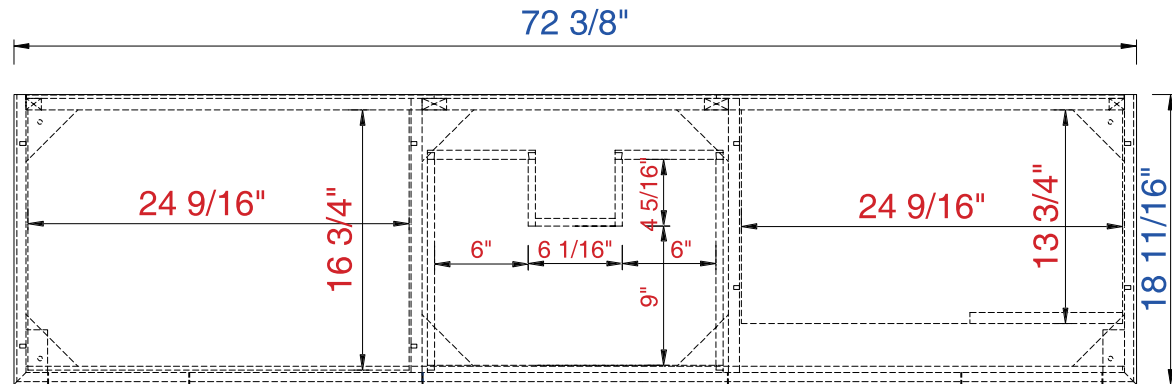

72"

Item Number:

210-V72S-GW
210-V72S-WLT
210-V72S-WW

Linear 72" Single Cabinet

Diagrams with Dimensions
page 01 of 03

NOTE ONE: This vanity does not have a Backsplash.

72"

Item Number :

- 210-V72S-GW
- 210-V72S-WLT
- 210-V72S-WW

Linear 72" Single Cabinet

Diagrams with Dimensions
page 02 of 03

72"

Item Number:

- 210-V72S-GW
- 210-V72S-WLT
- 210-V72S-WW

Linear 72" Single Cabinet

Diagrams with Dimensions
page 03 of 03

NOTE ONE: This vanity does not have a Backsplash.

1842mm

Item Number:

- 210-V72S-GW
- 210-V72S-WLT
- 210-V72S-WW

Linear 1842mm Single Cabinet

Diagrams with Dimensions
page 01 of 03

NOTE ONE: This vanity does not have a Backsplash.

VANITIES™

Linear 72" Cabinet

Diagrams with Dimensions
page 01 of 01

1842mm

Item Number:

- 210-V72-GW
- 210-V72-WLT
- 210-V72-WW

JAMES MARTIN

VANITIES™