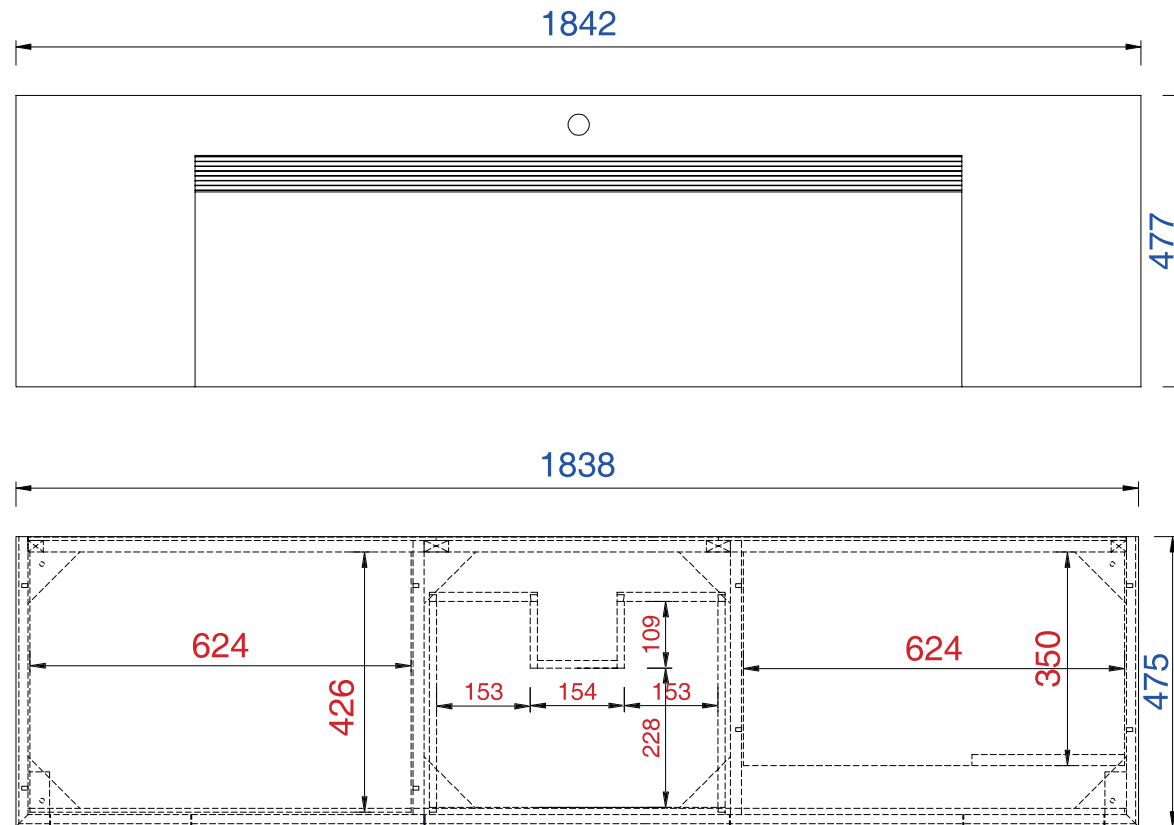

NOTE ONE: This vanity does not have a Backsplash.

1842mm

Item Number:

- 210-V72S-GW
- 210-V72S-WLT
- 210-V72S-WW

Linear 1842mm Single Cabinet

Diagrams with Dimensions
page 01 of 03

NOTE ONE: This vanity does not have a Backsplash.

Item Number :

- 210-V72S-GW
- 210-V72S-WLT
- 210-V72S-WW

Linear 1842mm Single Cabinet

Diagrams with Dimensions
page 02 of 03

1842mm

Item Number:

- 210-V72S-GW
- 210-V72S-WLT
- 210-V72S-WW

Linear 1842mm Single Cabinet

VANITIES™

Linear 72" Cabinet

Diagrams with Dimensions
page 01 of 01

1842mm

Item Number:

- 210-V72-GW
- 210-V72-WLT
- 210-V72-WW

JAMES MARTIN

VANITIES™

Linear 1842mm Cabinet

Diagrams with Dimensions
page 01 of 01