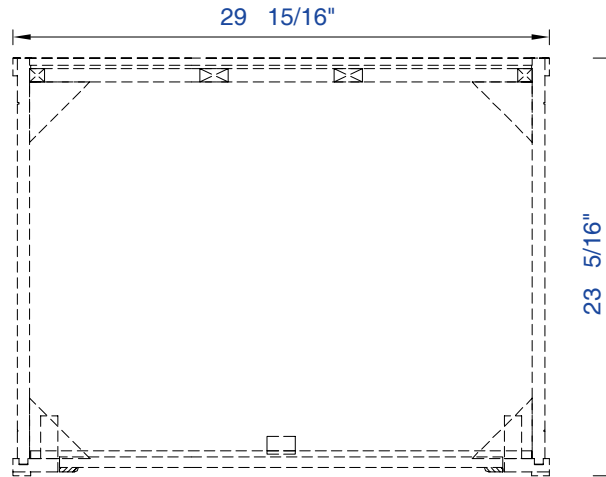

30"

Item Number :

305-V30-WWW

Chicago 30" Cabinet

Diagrams with Dimensions
page 01 of 03

NOTE ONE: Countertops are not shown in these diagrams(Cabinet Only)

NOTE TWO: This vanity does not have a Backsplash

Please consult our website for Countertop Diagrams: www.jamesmartinvanities.com

30"

Item Number:

305-V30-WWW

Chicago 30" Cabinet

Diagrams with Dimensions
page 02 of 03

NOTE ONE: Countertops are not shown in these diagrams.(Cabinet Only)

NOTE TWO: Internal Shelves(Shown)are designed to align with sinks in James Martin's Optional Countertops
Customer's own countertops and sinks may align differently, and modification may be required
Please consult our website for Countertop Diagrams: www.jamesmartinvanities.com

30"

Item Number :

305-V30-WWW

Chicago 30" Cabinet

Diagrams with Dimensions
page 03 of 03

NOTE ONE: Countertops are not shown in these diagrams.(Cabinet Only)

NOTE TWO: This vanity does not have a Backsplash.

Please consult our website for Countertop Diagrams: www.jamesmartinvanities.com

762mm

Item Number :

305-V30-WWW

Chicago 762mm Cabinet

Diagrams with Dimensions
page 01 of 03

NOTE ONE: Countertops are not shown in these diagrams. (Cabinet Only)