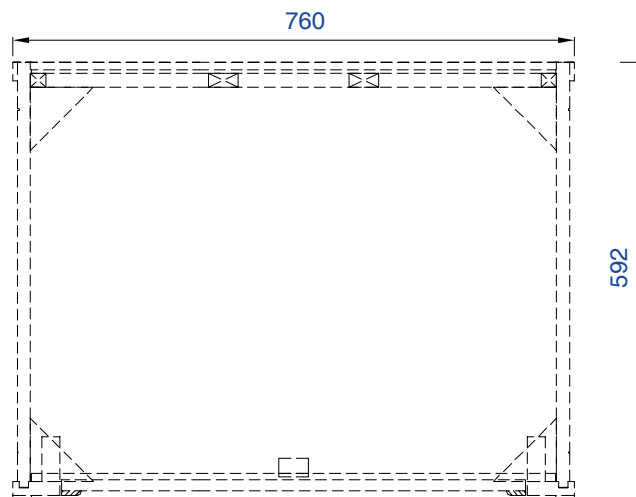

30"

Item Number :

305-V30-WWW

Chicago 30" Cabinet

Diagrams with Dimensions
page 03 of 03

NOTE ONE: Countertops are not shown in these diagrams.(Cabinet Only)

NOTE TWO: This vanity does not have a Backsplash.

Please consult our website for Countertop Diagrams: www.jamesmartinvanities.com

762mm

Item Number :

305-V30-WWW

Chicago 762mm Cabinet

Diagrams with Dimensions
page 01 of 03

NOTE ONE: Countertops are not shown in these diagrams. (Cabinet Only)

NOTE TWO: This vanity does not have a Backsplash

Please consult our website for Countertop Diagrams: www.jamesmartinvanities.com

Item Number:

305-V30-WWW

Chicago 762mm Cabinet

Diagrams with Dimensions
page 02 of 03

NOTE ONE: Countertops are not shown in these diagrams(Cabinet Only)

NOTE TWO: Internal Shelves(Shown)are designed to align with sinks in James Martin's Optional Countertops
Customer's own countertops and sinks may align differently, and modification may be required
Please consult our website for Countertop Diagrams: www.jamesmartinvanities.com