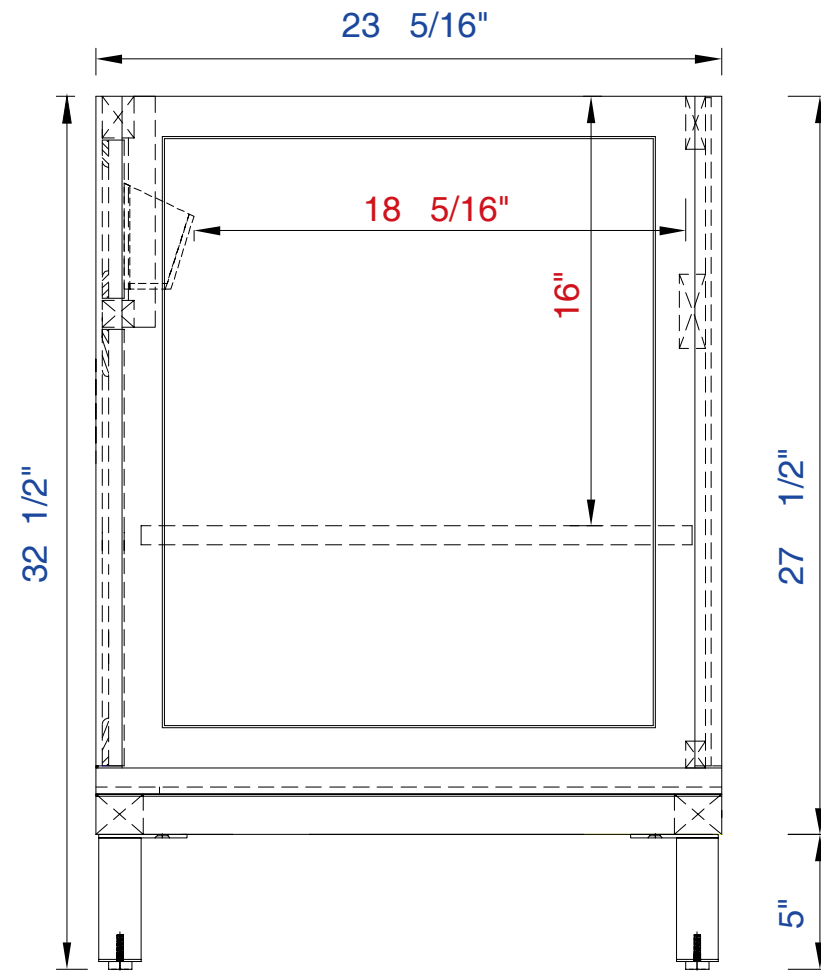

30"

Item Number :

305-V30-WWW

Chicago 30" Cabinet

Diagrams with Dimensions
page 01 of 03

NOTE ONE: Countertops are not shown in these diagrams(Cabinet Only)

NOTE TWO: This vanity does not have a Backsplash

Please consult our website for Countertop Diagrams: www.jamesmartinvanities.com

30"

Item Number:

305-V30-WWW

Chicago 30" Cabinet

Diagrams with Dimensions
page 02 of 03

NOTE ONE: Countertops are not shown in these diagrams.(Cabinet Only)

NOTE TWO: Internal Shelves(Shown)are designed to align with sinks in James Martin's Optional Countertops
Customer's own countertops and sinks may align differently, and modification may be required
Please consult our website for Countertop Diagrams: www.jamesmartinvanities.com

30"

Item Number :

305-V30-WWW

Chicago 30" Cabinet

Diagrams with Dimensions
page 03 of 03

NOTE ONE: Countertops are not shown in these diagrams.(Cabinet Only)

NOTE TWO: This vanity does not have a Backsplash.

Please consult our website for Countertop Diagrams: www.jamesmartinvanities.com

762mm

Item Number :

305-V30-WWW

Chicago 762mm Cabinet

Diagrams with Dimensions
page 01 of 03

NOTE ONE: Countertops are not shown in these diagrams. (Cabinet Only)