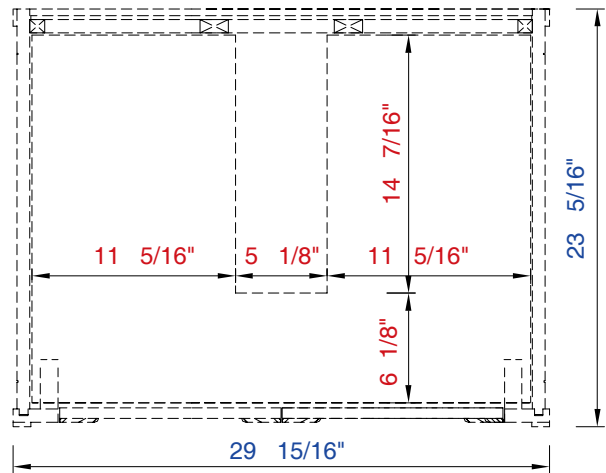

30"

Item Number :

305-V30-WWW

Chicago 30" Cabinet

Diagrams with Dimensions
page 01 of 03

NOTE ONE: Countertops are not shown in these diagrams(Cabinet Only)

NOTE TWO: This vanity does not have a Backsplash

Please consult our website for Countertop Diagrams: www.jamesmartinvanities.com

30"

Item Number:

305-V30-WWW

Chicago 30" Cabinet

Diagrams with Dimensions
page 02 of 03

NOTE ONE: Countertops are not shown in these diagrams.(Cabinet Only)

NOTE TWO: Internal Shelves(Shown)are designed to align with sinks in James Martin's Optional Countertops
Customer's own countertops and sinks may align differently, and modification may be required
Please consult our website for Countertop Diagrams: www.jamesmartinvanities.com

30"

Item Number :

305-V30-WWW

Chicago 30" Cabinet

Diagrams with Dimensions
page 03 of 03

NOTE ONE: Countertops are not shown in these diagrams.(Cabinet Only)

NOTE TWO: This vanity does not have a Backsplash.

Please consult our website for Countertop Diagrams: www.jamesmartinvanities.com

762mm

Item Number :

305-V30-WWW

Chicago 762mm Cabinet

Diagrams with Dimensions
page 01 of 03

NOTE ONE: Countertops are not shown in these diagrams. (Cabinet Only)