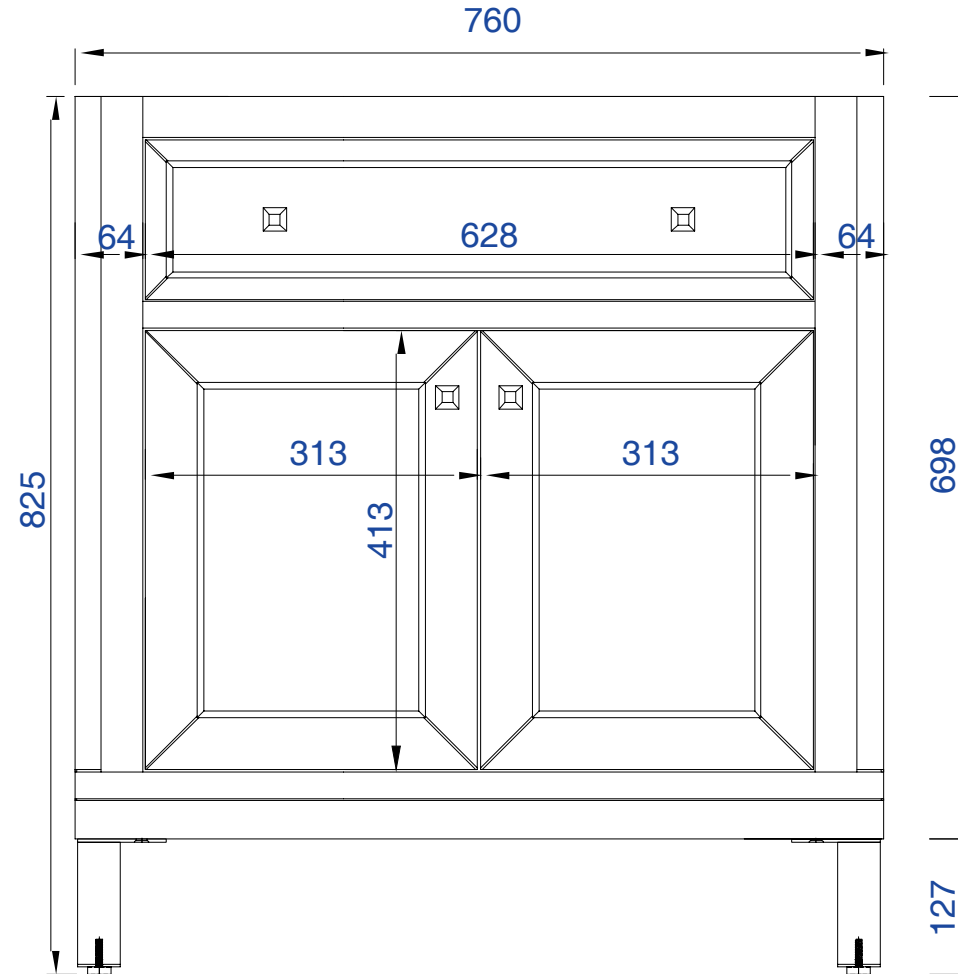

30"

Item Number :

305-V30-WWW

Chicago 30" Cabinet

Diagrams with Dimensions
page 01 of 03

NOTE ONE: Countertops are not shown in these diagrams(Cabinet Only)

NOTE TWO: This vanity does not have a Backsplash

Please consult our website for Countertop Diagrams: www.jamesmartinvanities.com

30"

Item Number:

305-V30-WWW

Chicago 30" Cabinet

Diagrams with Dimensions
page 02 of 03

NOTE ONE: Countertops are not shown in these diagrams.(Cabinet Only)

NOTE TWO: Internal Shelves(Shown)are designed to align with sinks in James Martin's Optional Countertops
Customer's own countertops and sinks may align differently, and modification may be required
Please consult our website for Countertop Diagrams: www.jamesmartinvanities.com

30"

Item Number :

305-V30-WWW

Chicago 30" Cabinet

Diagrams with Dimensions
page 03 of 03

NOTE ONE: Countertops are not shown in these diagrams.(Cabinet Only)

NOTE TWO: This vanity does not have a Backsplash.

Please consult our website for Countertop Diagrams: www.jamesmartinvanities.com

762mm

Item Number :

305-V30-WWW

Chicago 762mm Cabinet

Diagrams with Dimensions
page 01 of 03

NOTE ONE: Countertops are not shown in these diagrams. (Cabinet Only)