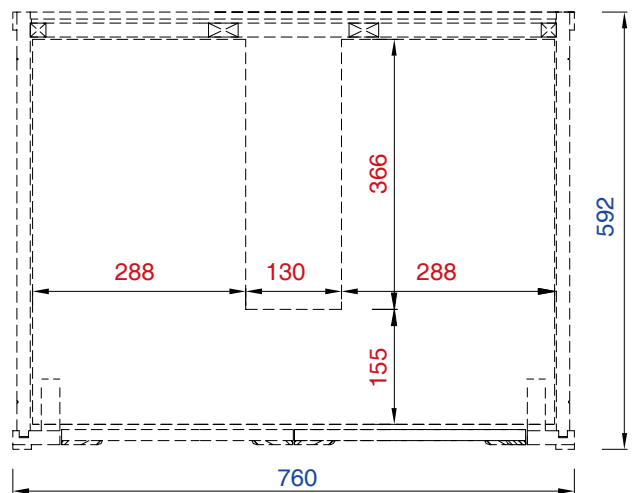

30"

Item Number :

305-V30-WWW

Chicago 30" Cabinet

Diagrams with Dimensions
page 03 of 03

NOTE ONE: Countertops are not shown in these diagrams.(Cabinet Only)

NOTE TWO: This vanity does not have a Backsplash.

Please consult our website for Countertop Diagrams: www.jamesmartinvanities.com

762mm

Item Number :

305-V30-WWW

Chicago 762mm Cabinet

Diagrams with Dimensions
page 01 of 03

NOTE ONE: Countertops are not shown in these diagrams. (Cabinet Only)

NOTE TWO: This vanity does not have a Backsplash

Please consult our website for Countertop Diagrams: www.jamesmartinvanities.com

Item Number:

305-V30-WWW

Chicago 762mm Cabinet

Diagrams with Dimensions
page 02 of 03

NOTE ONE: Countertops are not shown in these diagrams(Cabinet Only)

NOTE TWO: Internal Shelves(Shown)are designed to align with sinks in James Martin's Optional Countertops
Customer's own countertops and sinks may align differently, and modification may be required
Please consult our website for Countertop Diagrams: www.jamesmartinvanities.com