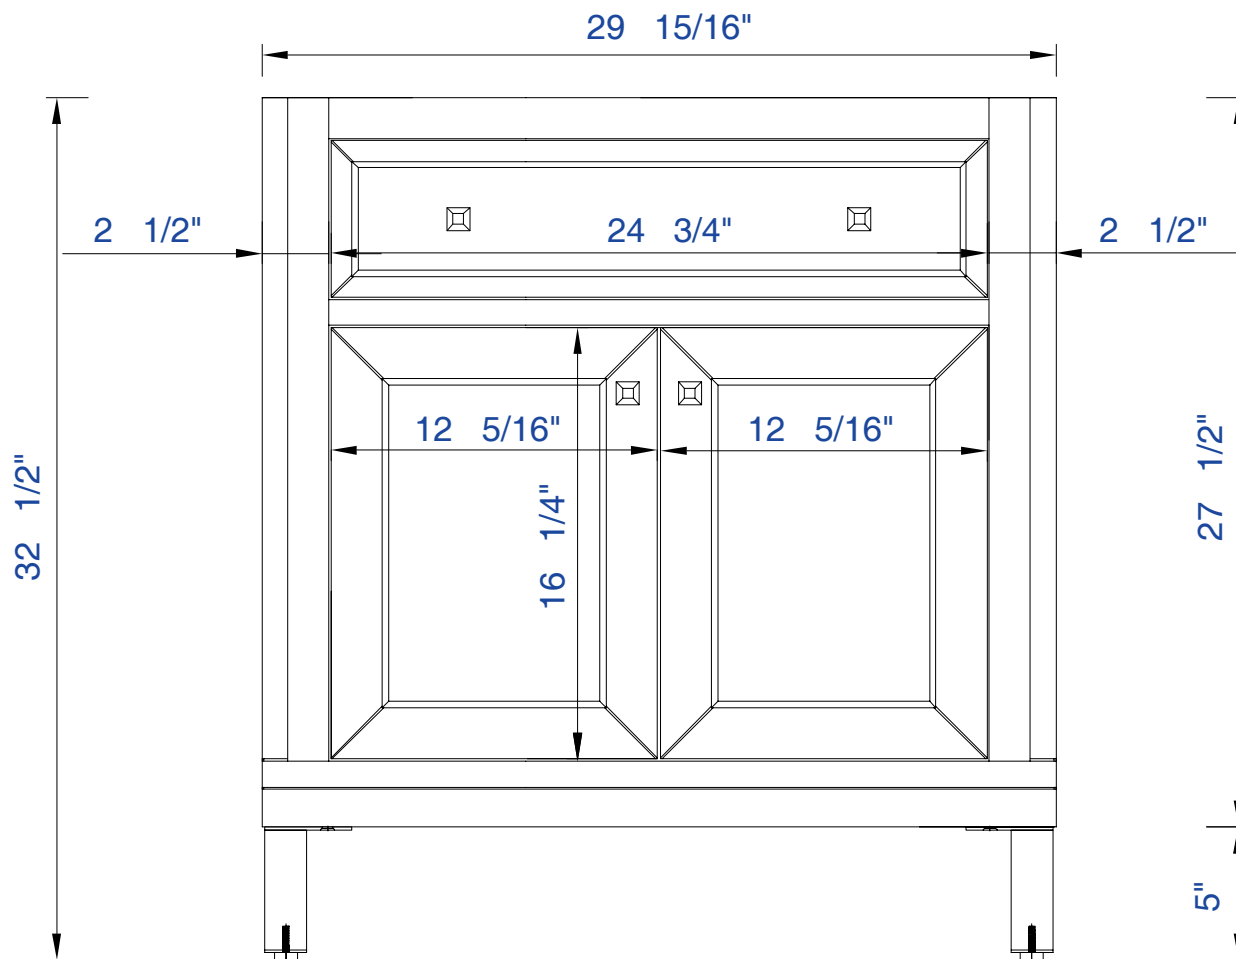

30"

Item Number :

305-V30-WWW

Chicago 30" Cabinet

Diagrams with Dimensions
page 01 of 03

NOTE ONE: Countertops are not shown in these diagrams(Cabinet Only)

NOTE TWO: This vanity does not have a Backsplash

Please consult our website for Countertop Diagrams: www.jamesmartinvanities.com

30"

Item Number:

305-V30-WWW

Chicago 30" Cabinet

Diagrams with Dimensions
page 02 of 03

NOTE ONE: Countertops are not shown in these diagrams.(Cabinet Only)

NOTE TWO: Internal Shelves(Shown)are designed to align with sinks in James Martin's Optional Countertops
Customer's own countertops and sinks may align differently, and modification may be required
Please consult our website for Countertop Diagrams: www.jamesmartinvanities.com

30"

Item Number :

305-V30-WWW

Chicago 30" Cabinet

Diagrams with Dimensions
page 03 of 03

NOTE ONE: Countertops are not shown in these diagrams.(Cabinet Only)

NOTE TWO: This vanity does not have a Backsplash.

Please consult our website for Countertop Diagrams: www.jamesmartinvanities.com

762mm

Item Number :

305-V30-WWW

Chicago 762mm Cabinet

Diagrams with Dimensions
page 01 of 03

NOTE ONE: Countertops are not shown in these diagrams. (Cabinet Only)