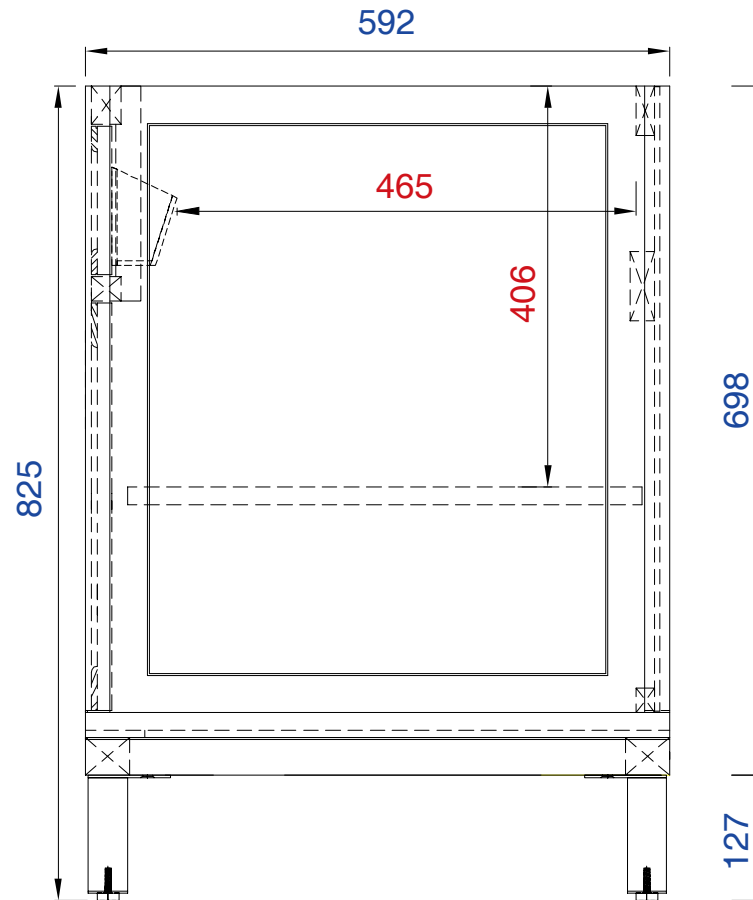

30"

Item Number :

305-V30-WWW

Chicago 30" Cabinet

Diagrams with Dimensions
page 01 of 03

NOTE ONE: Countertops are not shown in these diagrams(Cabinet Only)

NOTE TWO: This vanity does not have a Backsplash

Please consult our website for Countertop Diagrams: www.jamesmartinvanities.com

30"

Item Number :

305-V30-WWW

Chicago 30" Cabinet

Diagrams with Dimensions
page 03 of 03

NOTE ONE: Countertops are not shown in these diagrams.(Cabinet Only)

NOTE TWO: This vanity does not have a Backsplash.

NOTE ONE: Countertops are not shown in these diagrams(Cabinet Only)

NOTE TWO: Internal Shelves(Shown)are designed to align with sinks in James Martin's Optional Countertops
Customer's own countertops and sinks may align differently, and modification may be required
Please consult our website for Countertop Diagrams: www.jamesmartinvanities.com

762mm

Item Number :
305-V30-WWW

Chicago 762mm Cabinet

Diagrams with Dimensions
page 03 of 03

NOTE ONE: Countertops are not shown in these diagrams(Cabinet Only)

NOTE TWO: This vanity does not have a Backsplash