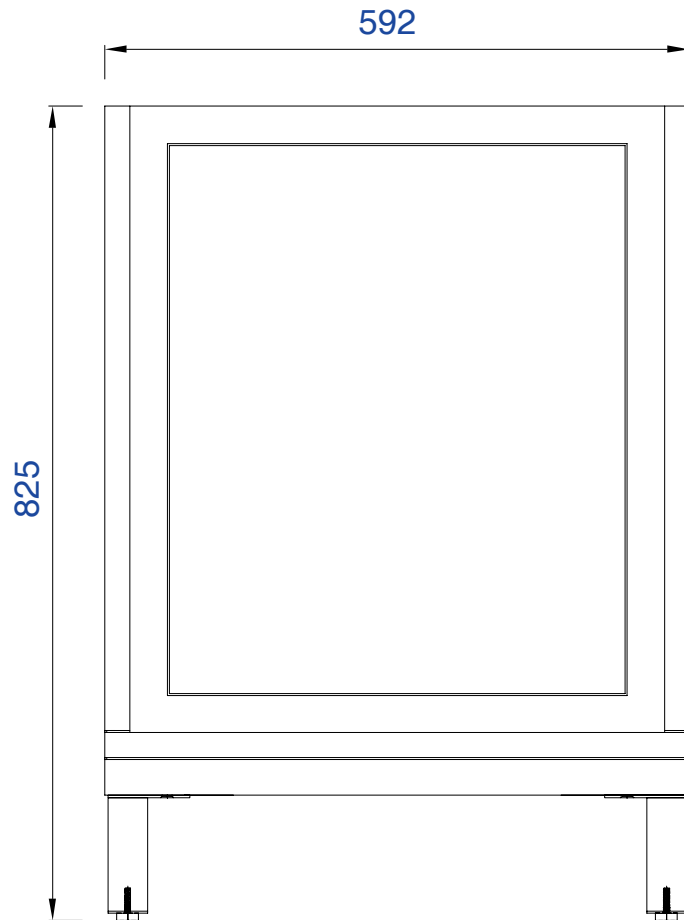

30"

Item Number :

305-V30-WWW

Chicago 30" Cabinet

Diagrams with Dimensions
page 01 of 03

NOTE ONE: Countertops are not shown in these diagrams(Cabinet Only)

NOTE TWO: This vanity does not have a Backsplash

Please consult our website for Countertop Diagrams: www.jamesmartinvanities.com

30"

Item Number :

305-V30-WWW

Chicago 30" Cabinet

Diagrams with Dimensions
page 03 of 03

NOTE ONE: Countertops are not shown in these diagrams.(Cabinet Only)

NOTE TWO: This vanity does not have a Backsplash.

NOTE ONE: Countertops are not shown in these diagrams(Cabinet Only)

NOTE TWO: Internal Shelves(Shown)are designed to align with sinks in James Martin's Optional Countertops
Customer's own countertops and sinks may align differently, and modification may be required
Please consult our website for Countertop Diagrams: www.jamesmartinvanities.com

762mm

Item Number :
305-V30-WWW

Chicago 762mm Cabinet

Diagrams with Dimensions
page 03 of 03

NOTE ONE: Countertops are not shown in these diagrams(Cabinet Only)

NOTE TWO: This vanity does not have a Backsplash