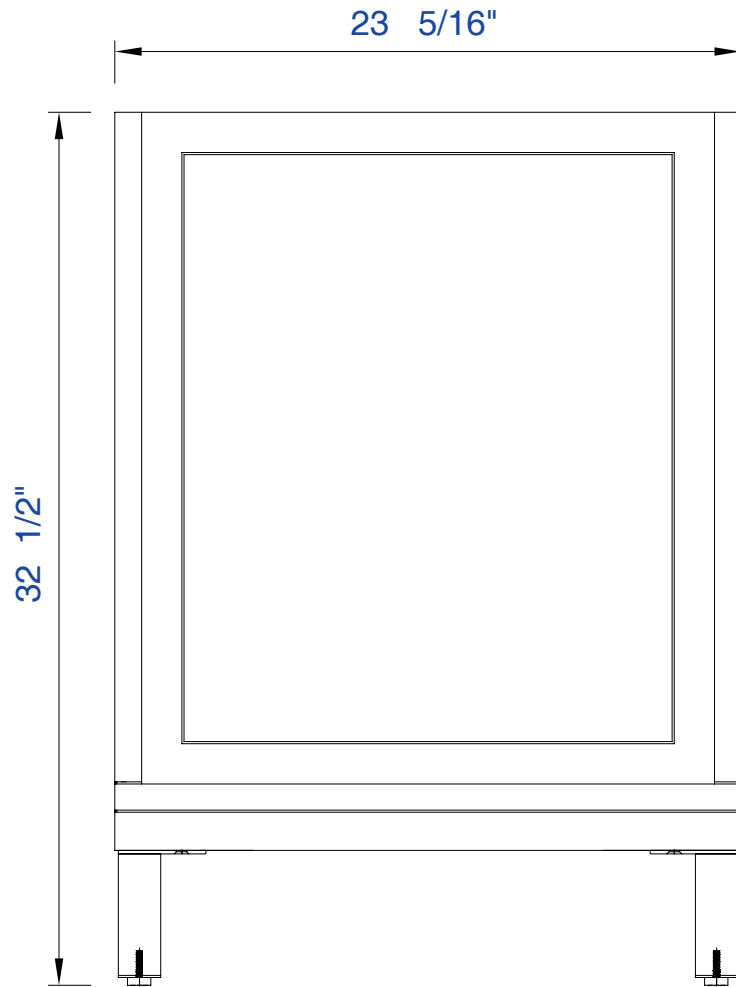

30"

Item Number :

305-V30-WWW

Chicago 30" Cabinet

Diagrams with Dimensions
page 01 of 03

NOTE ONE: Countertops are not shown in these diagrams(Cabinet Only)

NOTE TWO: This vanity does not have a Backsplash

Please consult our website for Countertop Diagrams: www.jamesmartinvanities.com

30"

Item Number:

305-V30-WWW

Chicago 30" Cabinet

Diagrams with Dimensions
page 02 of 03

NOTE ONE: Countertops are not shown in these diagrams.(Cabinet Only)

NOTE TWO: Internal Shelves(Shown)are designed to align with sinks in James Martin's Optional Countertops
Customer's own countertops and sinks may align differently, and modification may be required
Please consult our website for Countertop Diagrams: www.jamesmartinvanities.com

30"

Item Number :

305-V30-WWW

Chicago 30" Cabinet

Diagrams with Dimensions
page 03 of 03

NOTE ONE: Countertops are not shown in these diagrams.(Cabinet Only)

NOTE TWO: This vanity does not have a Backsplash.

Please consult our website for Countertop Diagrams: www.jamesmartinvanities.com

762mm

Item Number :

305-V30-WWW

Chicago 762mm Cabinet

Diagrams with Dimensions
page 01 of 03

NOTE ONE: Countertops are not shown in these diagrams. (Cabinet Only)